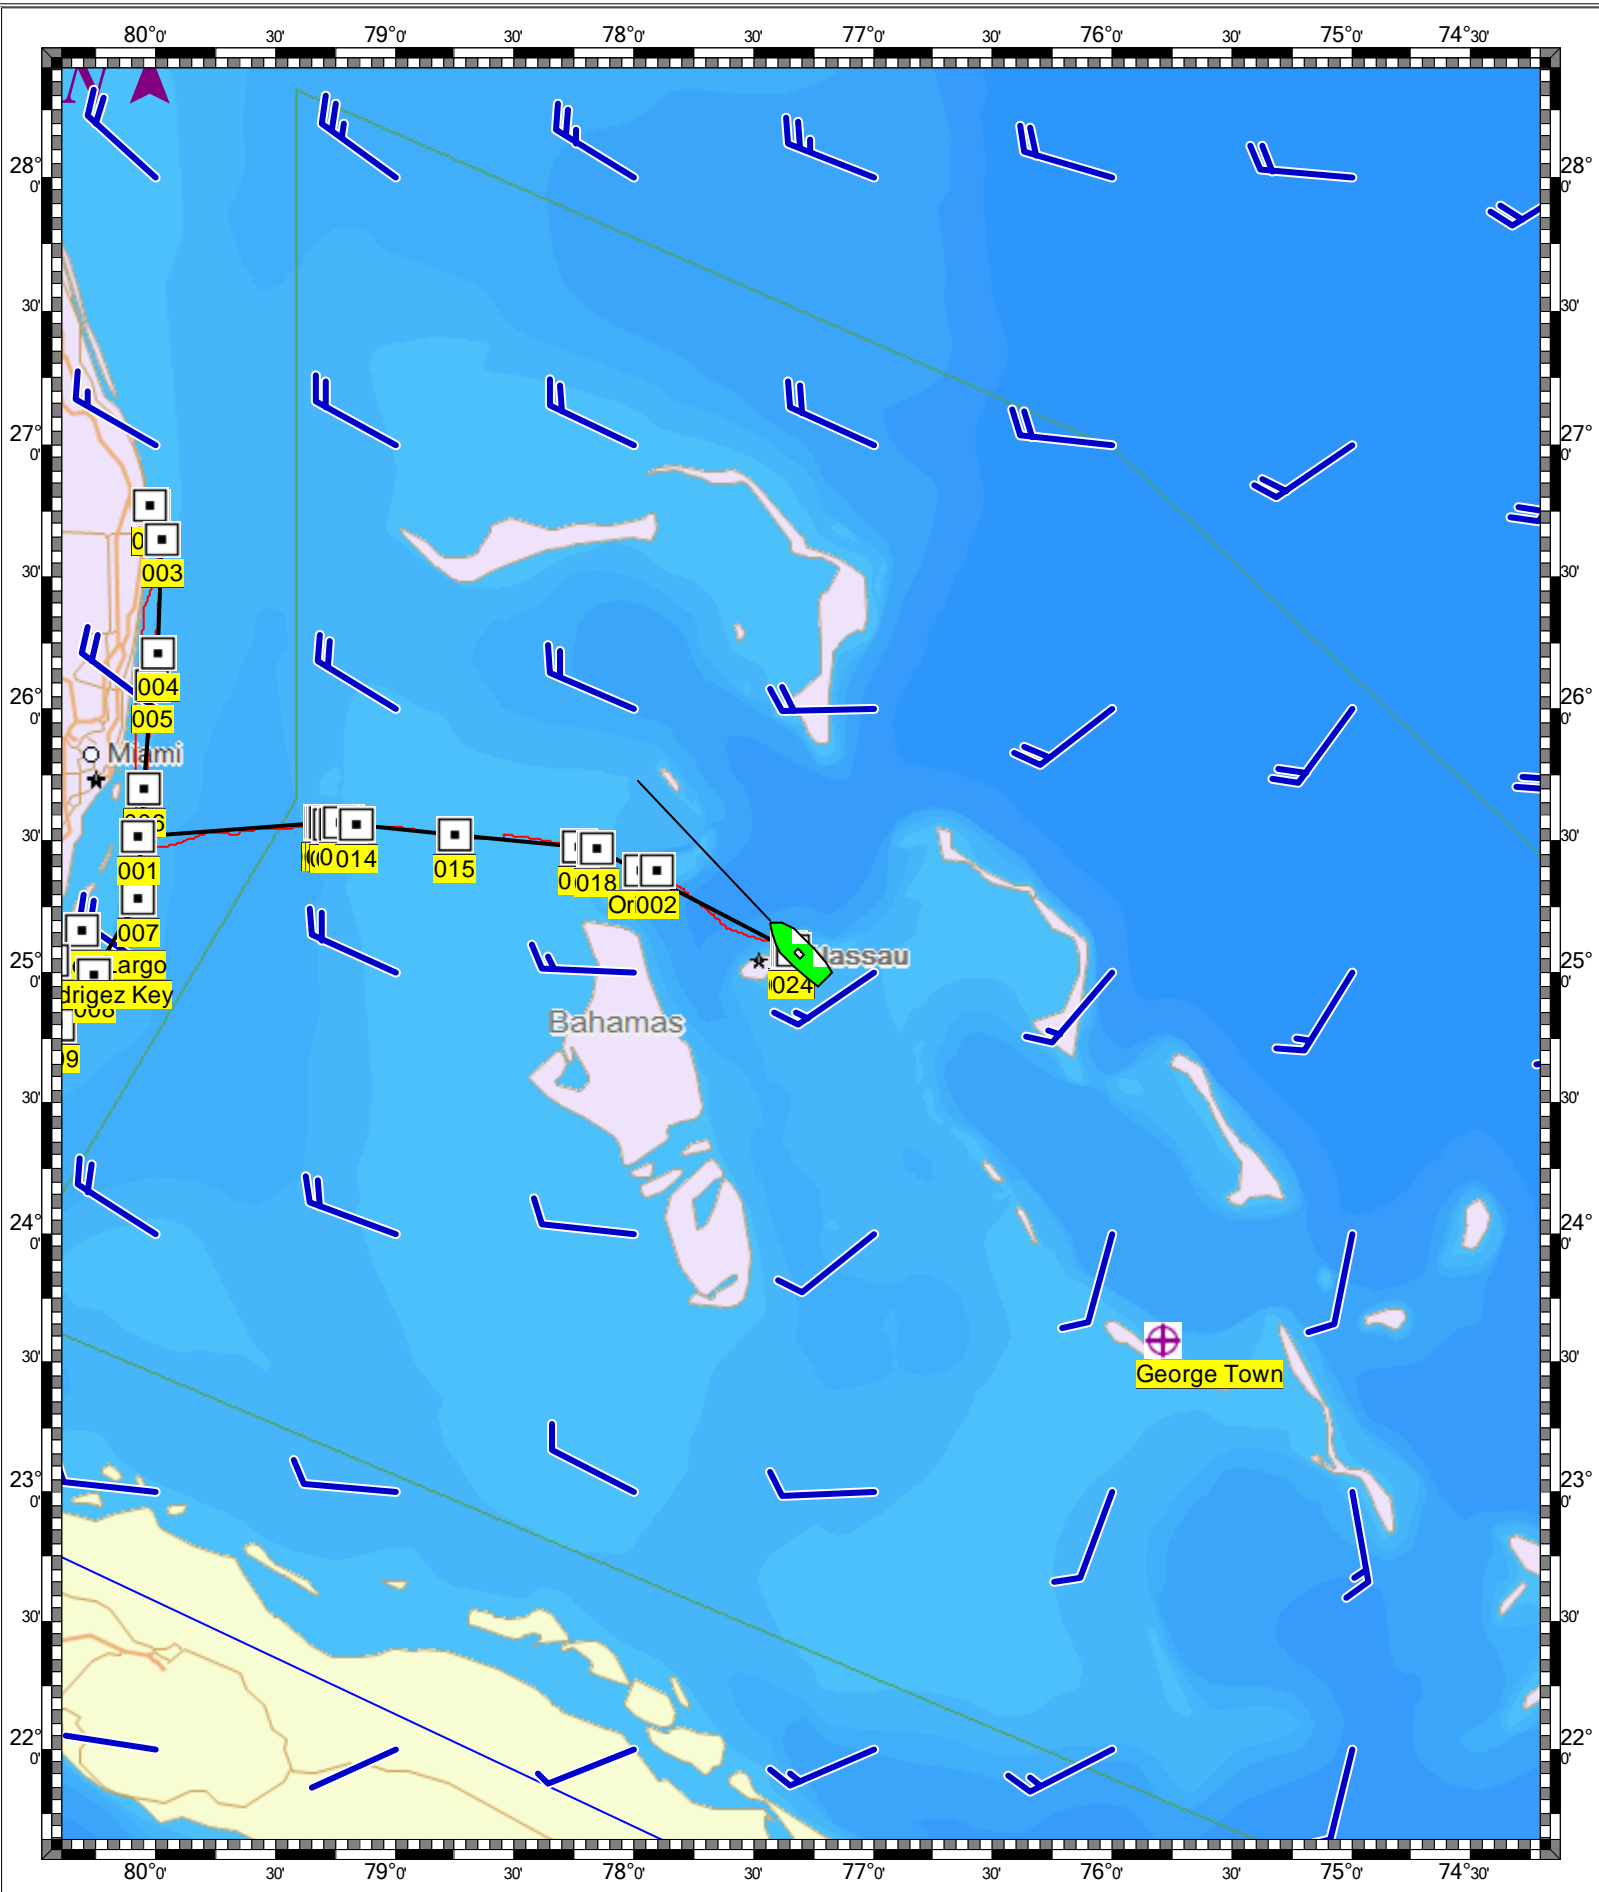

MAX Pro World Chart - 1 : 24,900  
(MAX Pro World Charts - vector format) Chart #MAX Pro - Depth Units: Feet

DO NOT USE FOR NAVIGATION  
SOME NAVIGATION AIDS MAY NOT BE SHOWN

**MAX Pro World Chart - 1 : 3,190,000**  
**(MAX Pro World Charts - vector format) Chart #MAX Pro - Depth Units: Feet**

**DO NOT USE FOR NAVIGATION**  
**SOME NAVIGATION AIDS MAY NOT BE SHOWN**