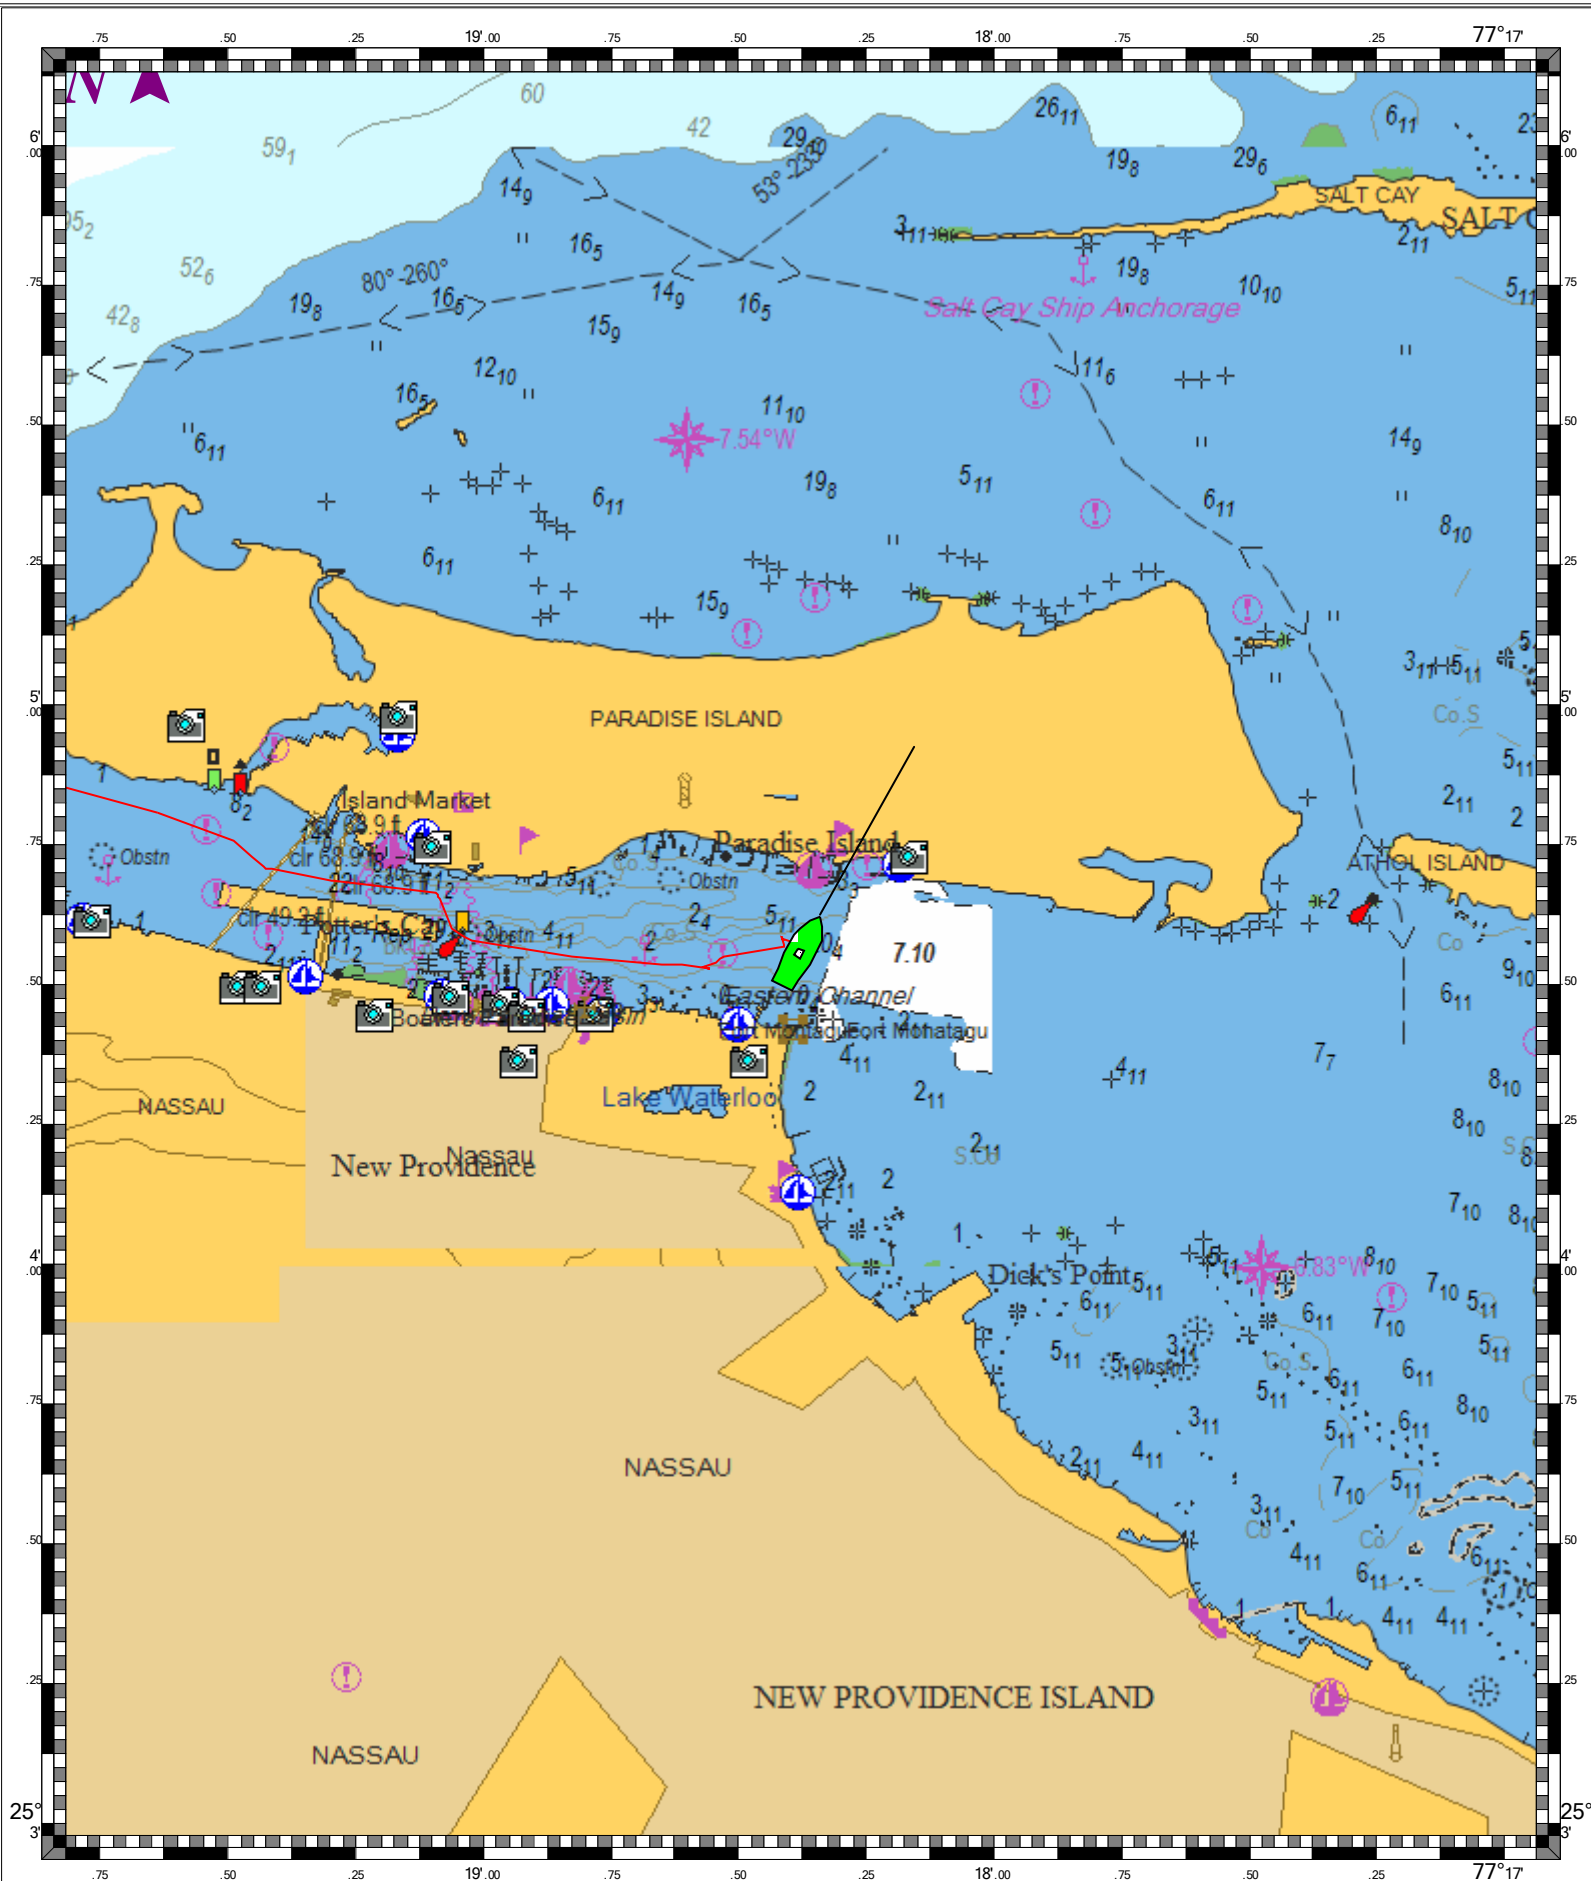

MAX Pro World Chart - 1 : 24,900  
(MAX Pro World Charts - vector format) Chart #MAX Pro - Depth Units: Feet

DO NOT USE FOR NAVIGATION  
SOME NAVIGATION AIDS MAY NOT BE SHOWN

**MAX Pro World Chart - 1 : 3,190,000**  
**(MAX Pro World Charts - vector format) Chart #MAX Pro - Depth Units: Feet**

**DO NOT USE FOR NAVIGATION**  
**SOME NAVIGATION AIDS MAY NOT BE SHOWN**