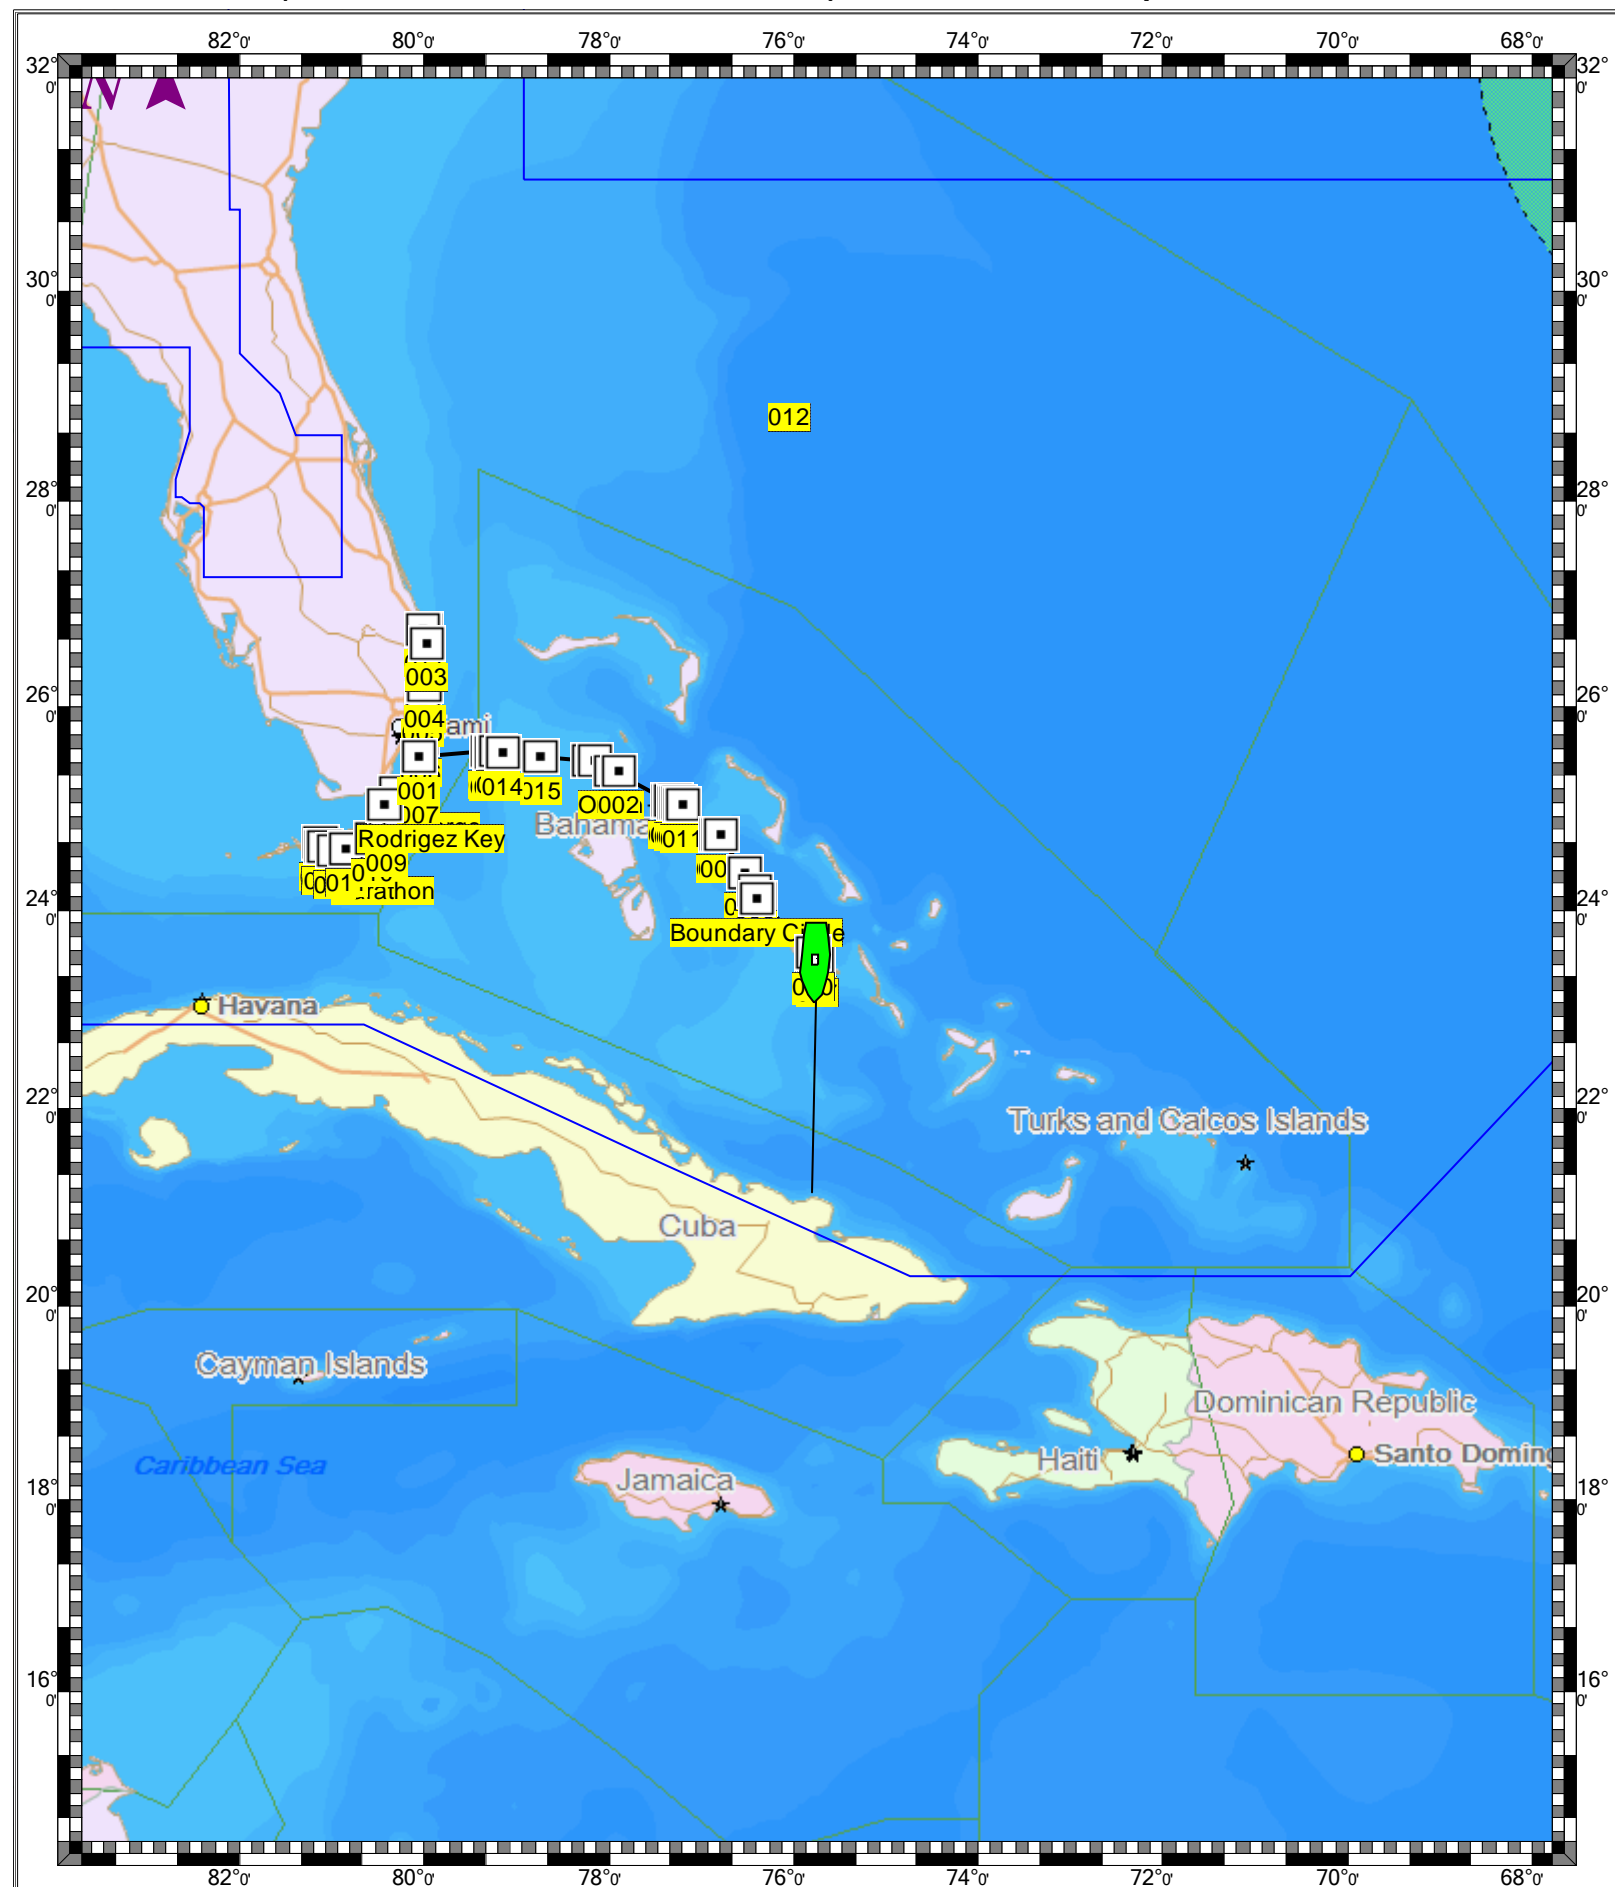

MAX Pro World Chart - 1 : 8,360,000
(MAX Pro World Charts - vector format) Chart #MAX Pro - Depth Units: Feet

DO NOT USE FOR NAVIGATION
SOME NAVIGATION AIDS MAY NOT BE SHOWN