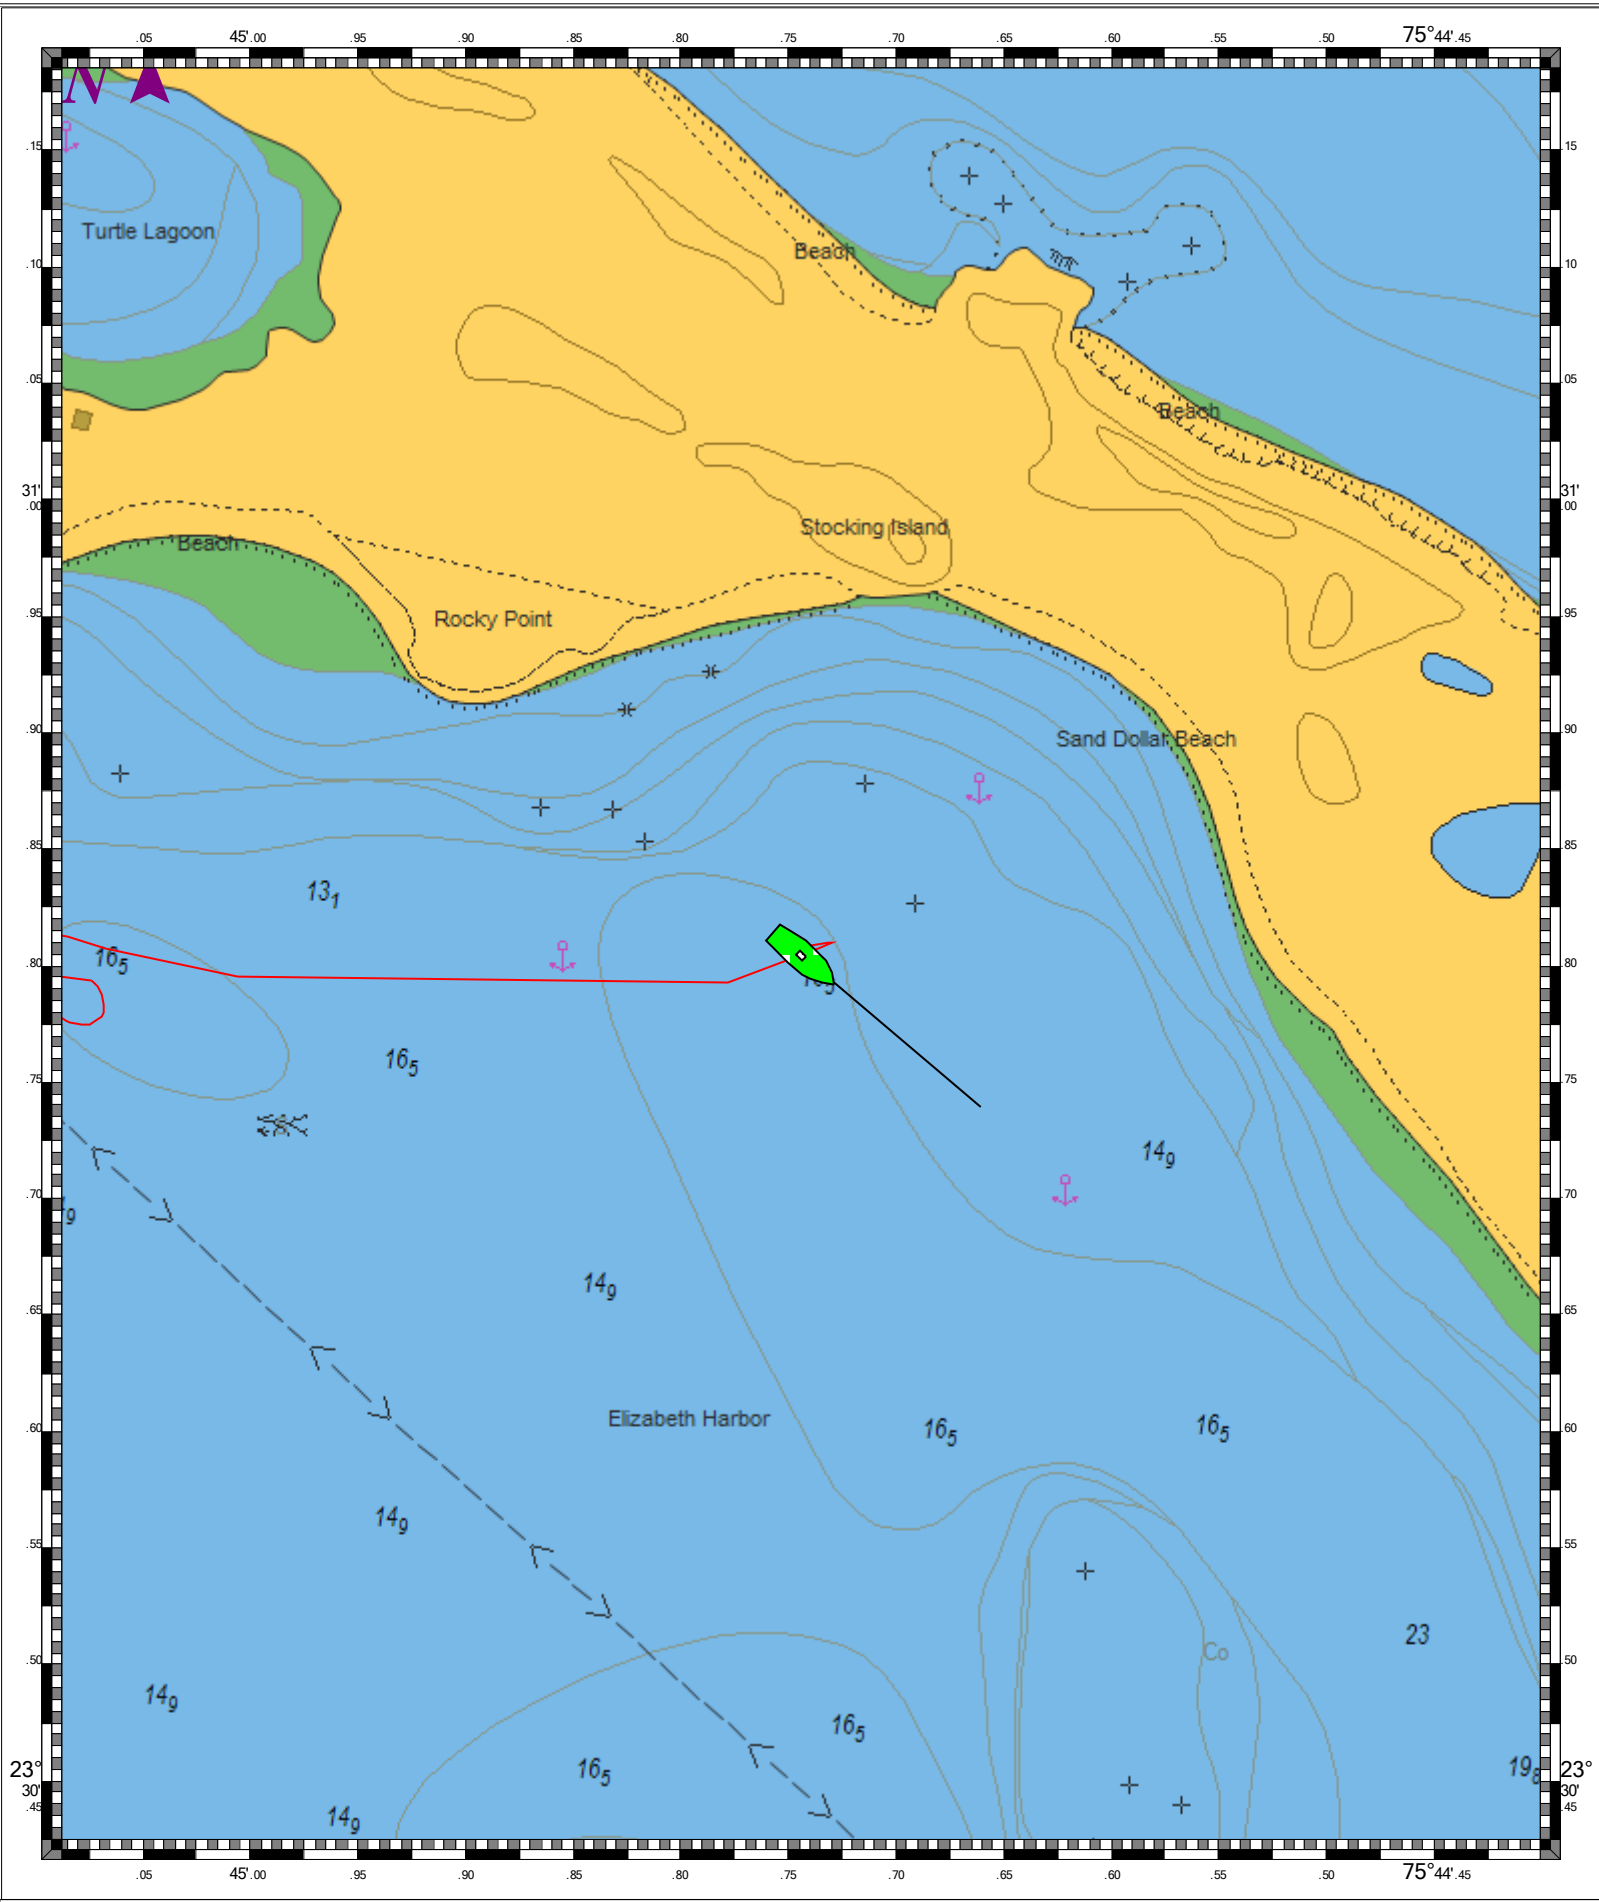

MAX Pro World Chart - 1 : 5,980
(MAX Pro World Charts - vector format) Chart #MAX Pro - Depth Units: Feet

DO NOT USE FOR NAVIGATION
SOME NAVIGATION AIDS MAY NOT BE SHOWN