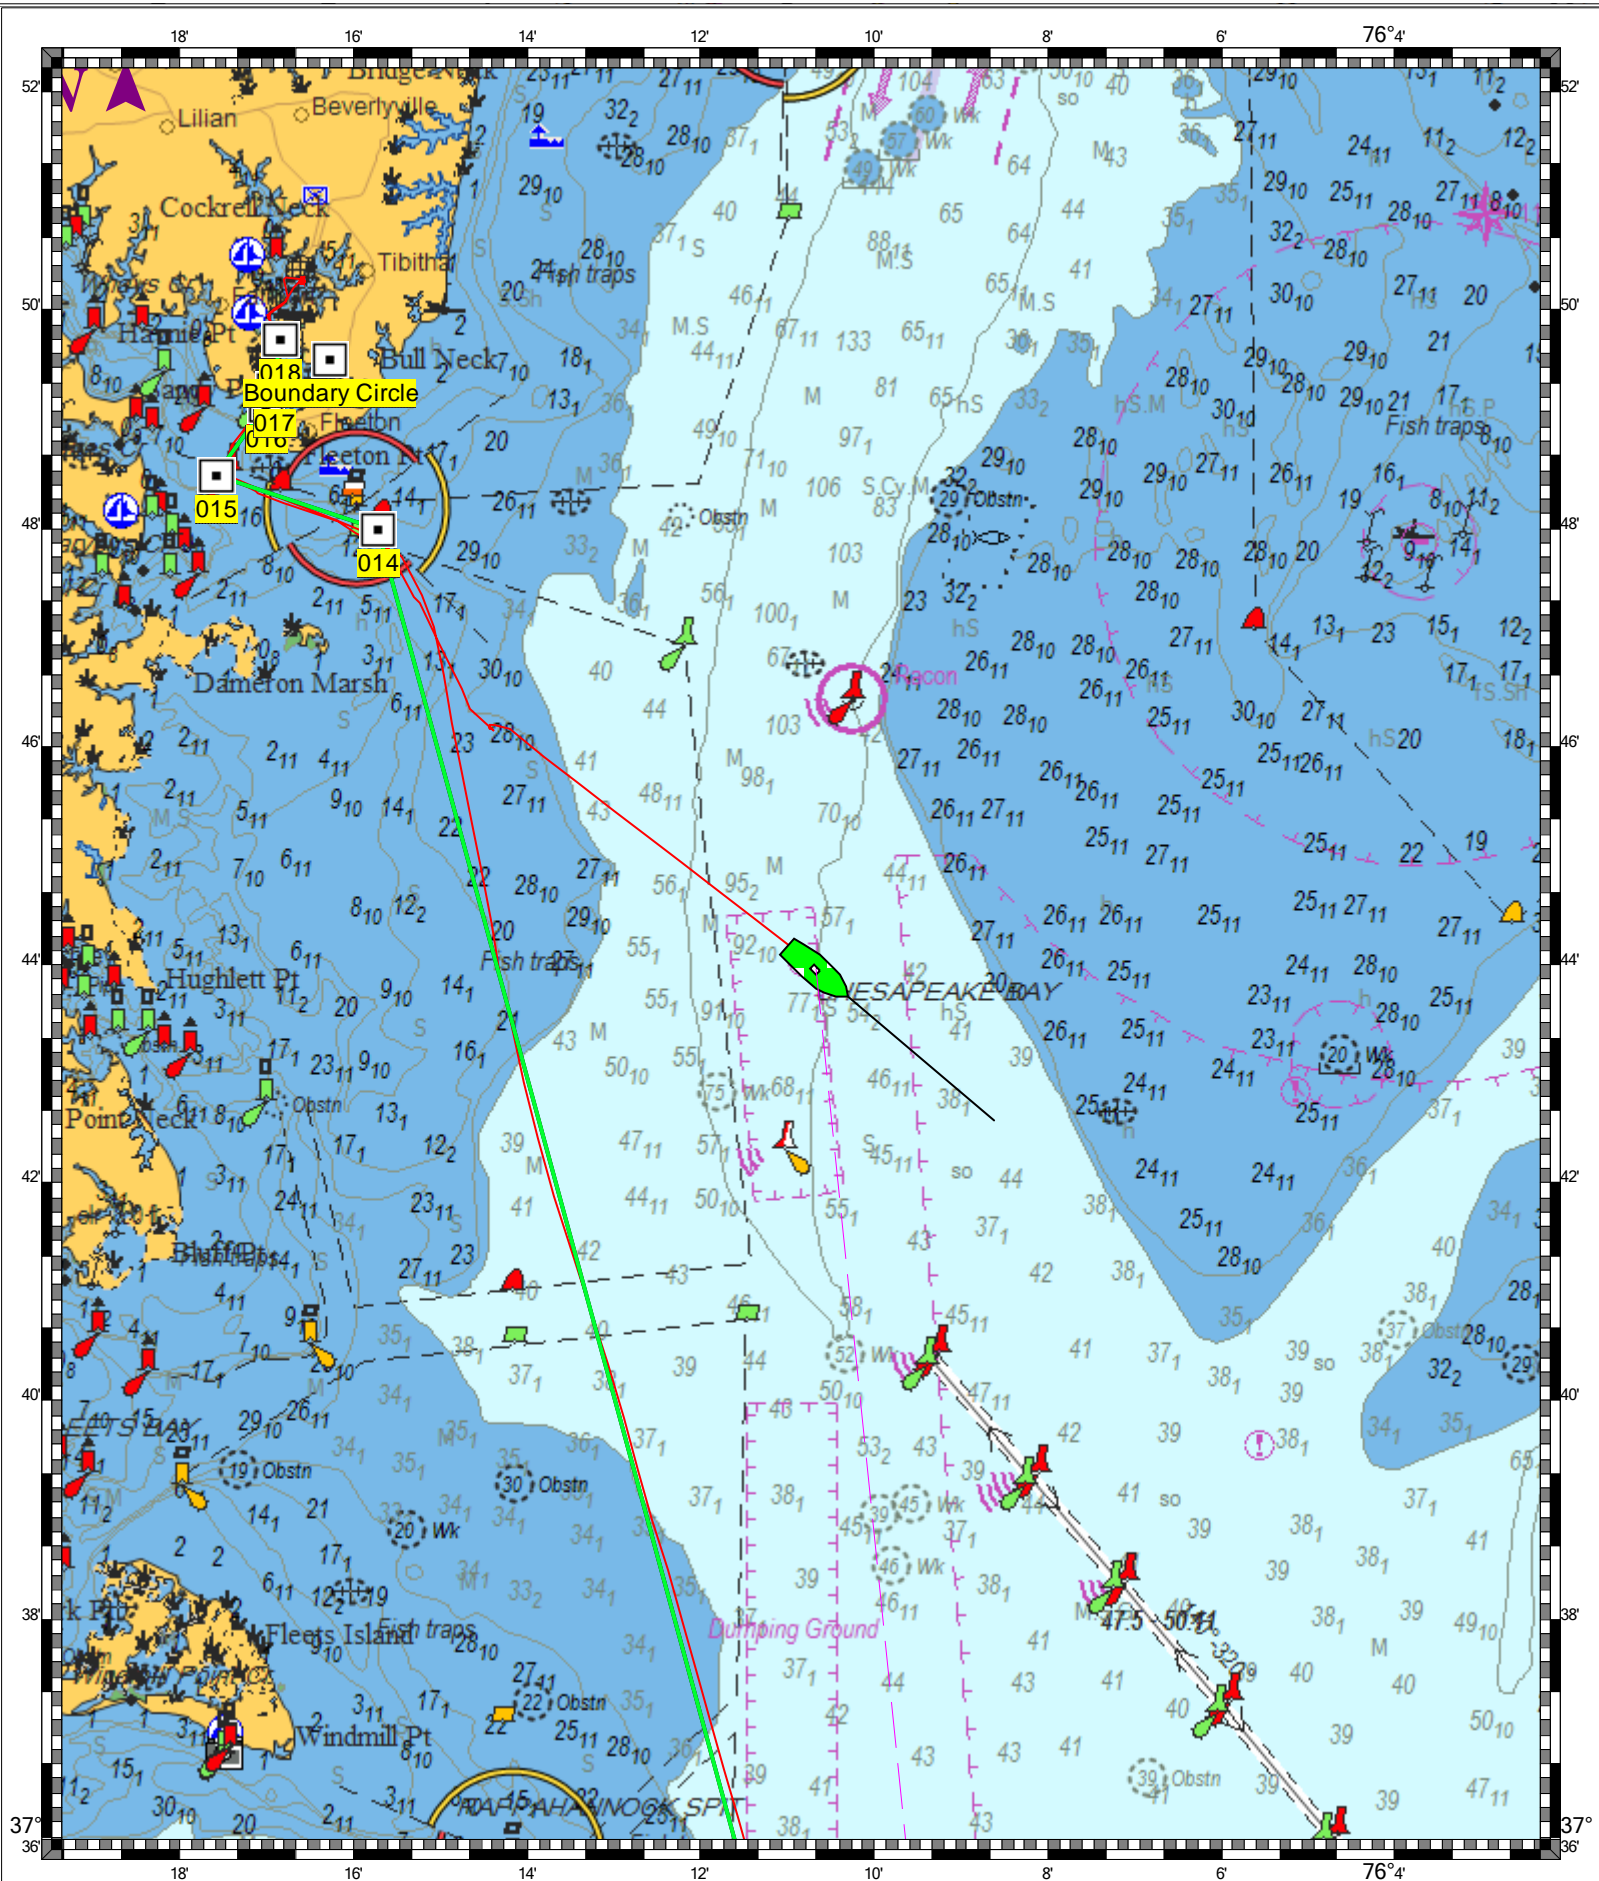

CHESAPEAKE BAY WOLF TRAP TO SMITH POINT - 1 : 128,000
(MAX Pro World Charts - vector format) Chart #12225 - Depth Units: Feet

DO NOT USE FOR NAVIGATION
SOME NAVIGATION AIDS MAY NOT BE SHOWN

MAX Pro World Chart - 1 : 2,050,000
(MAX Pro World Charts - vector format) Chart #MAX Pro - Depth Units: Feet

DO NOT USE FOR NAVIGATION
SOME NAVIGATION AIDS MAY NOT BE SHOWN