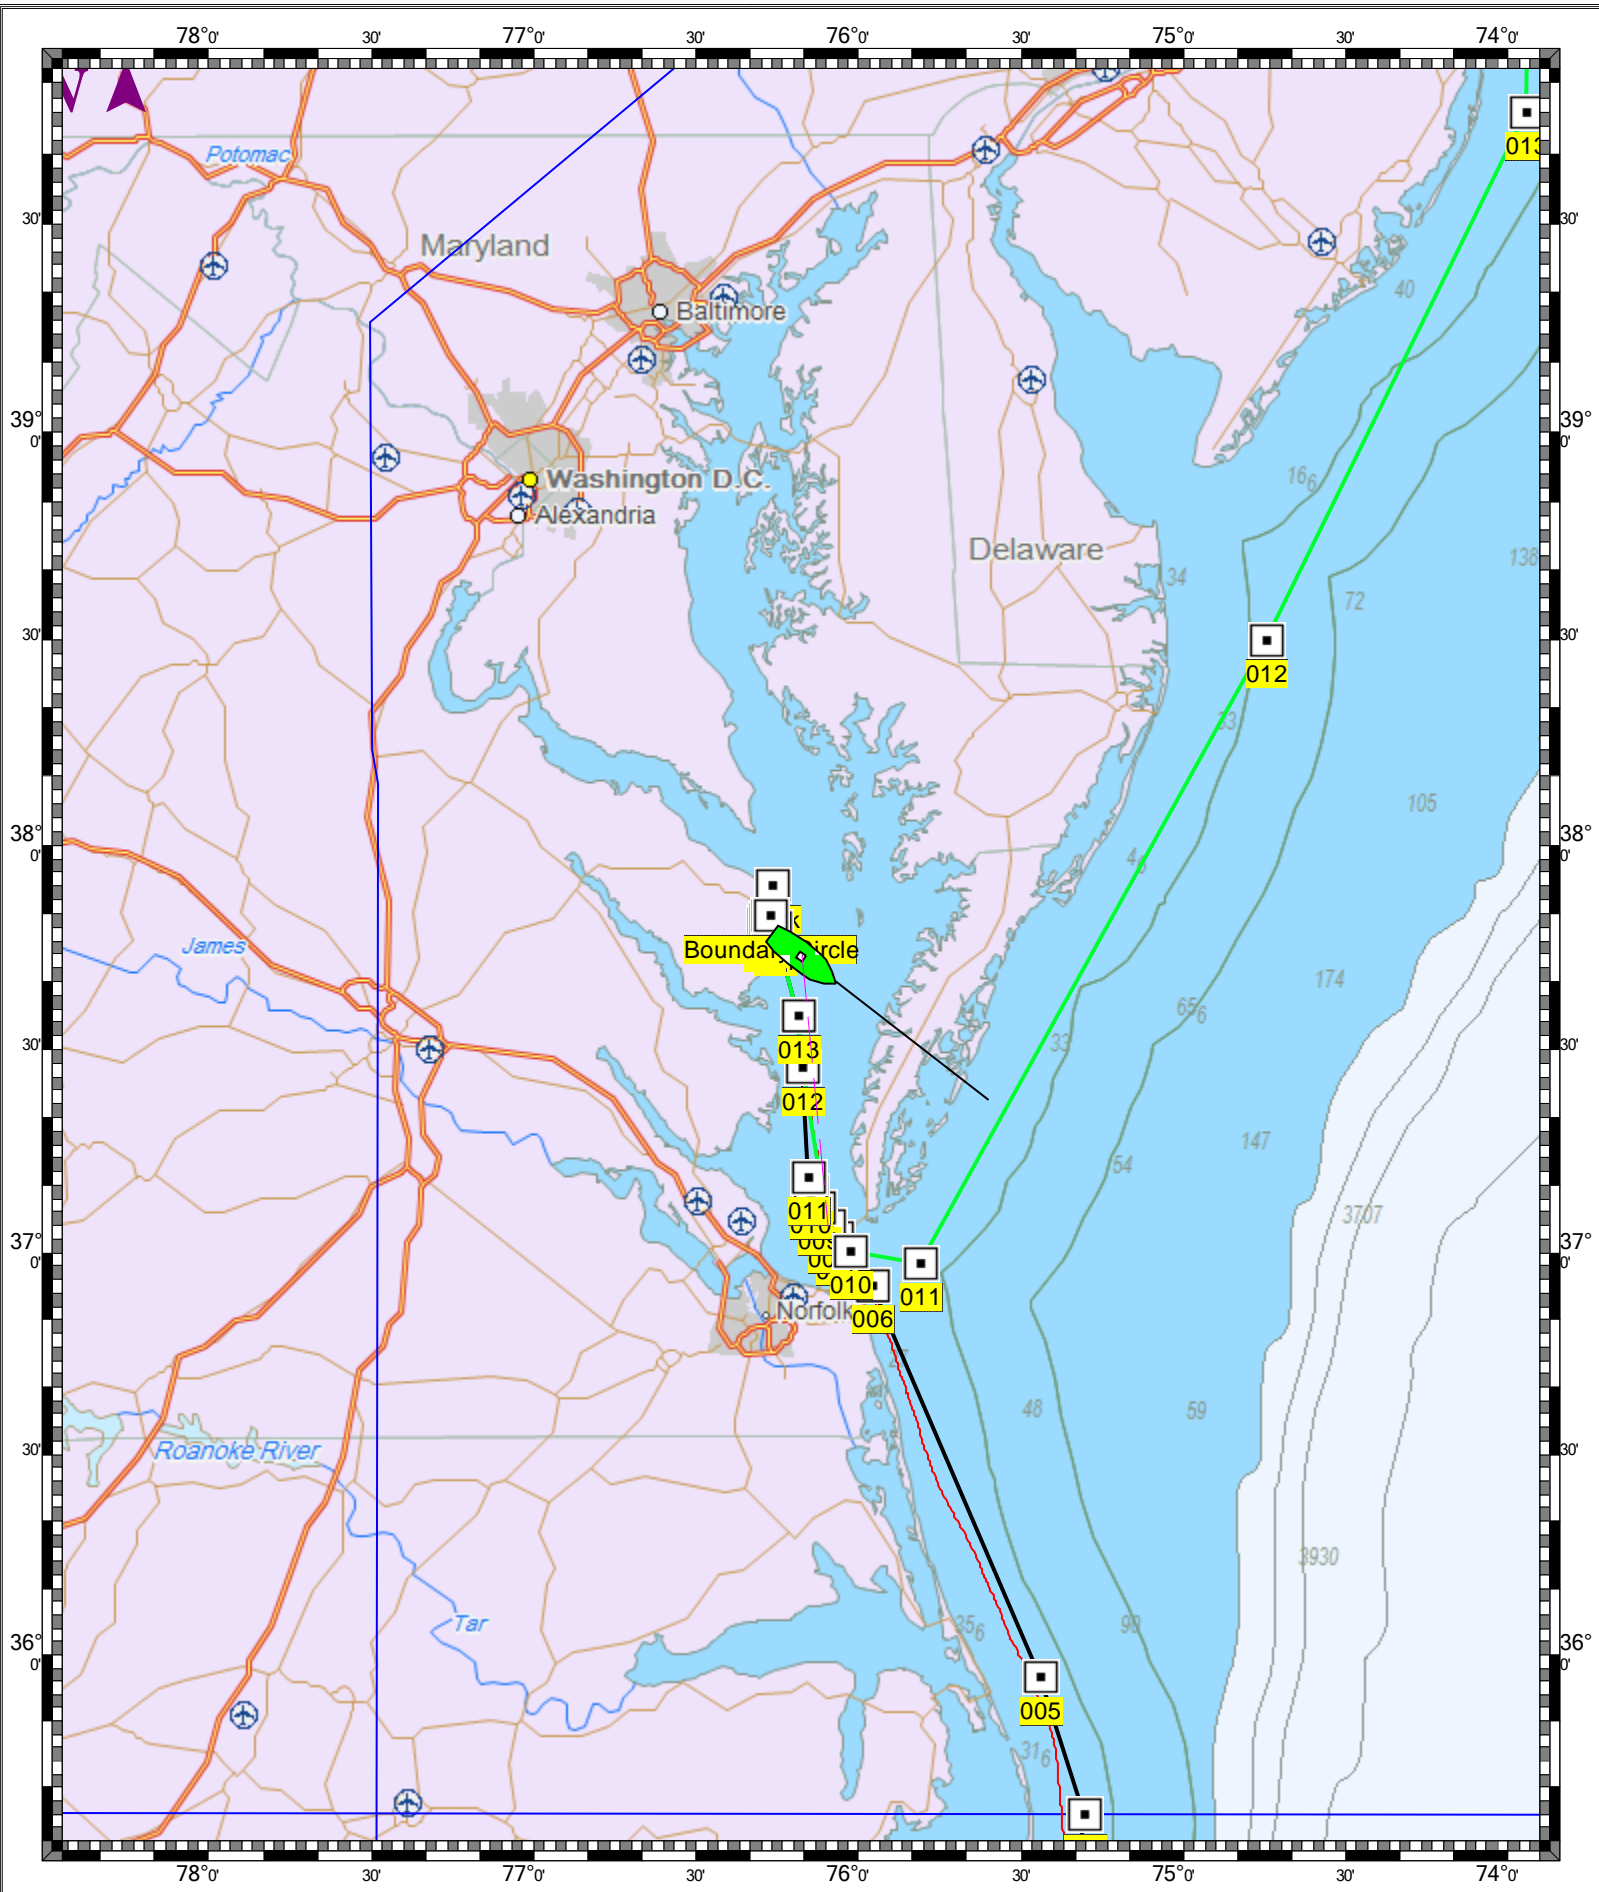

CHESAPEAKE BAY WOLF TRAP TO SMITH POINT - 1 : 128,000
(MAX Pro World Charts - vector format) Chart #12225 - Depth Units: Feet

DO NOT USE FOR NAVIGATION
SOME NAVIGATION AIDS MAY NOT BE SHOWN

MAX Pro World Chart - 1 : 2,050,000
(MAX Pro World Charts - vector format) Chart #MAX Pro - Depth Units: Feet

DO NOT USE FOR NAVIGATION
SOME NAVIGATION AIDS MAY NOT BE SHOWN