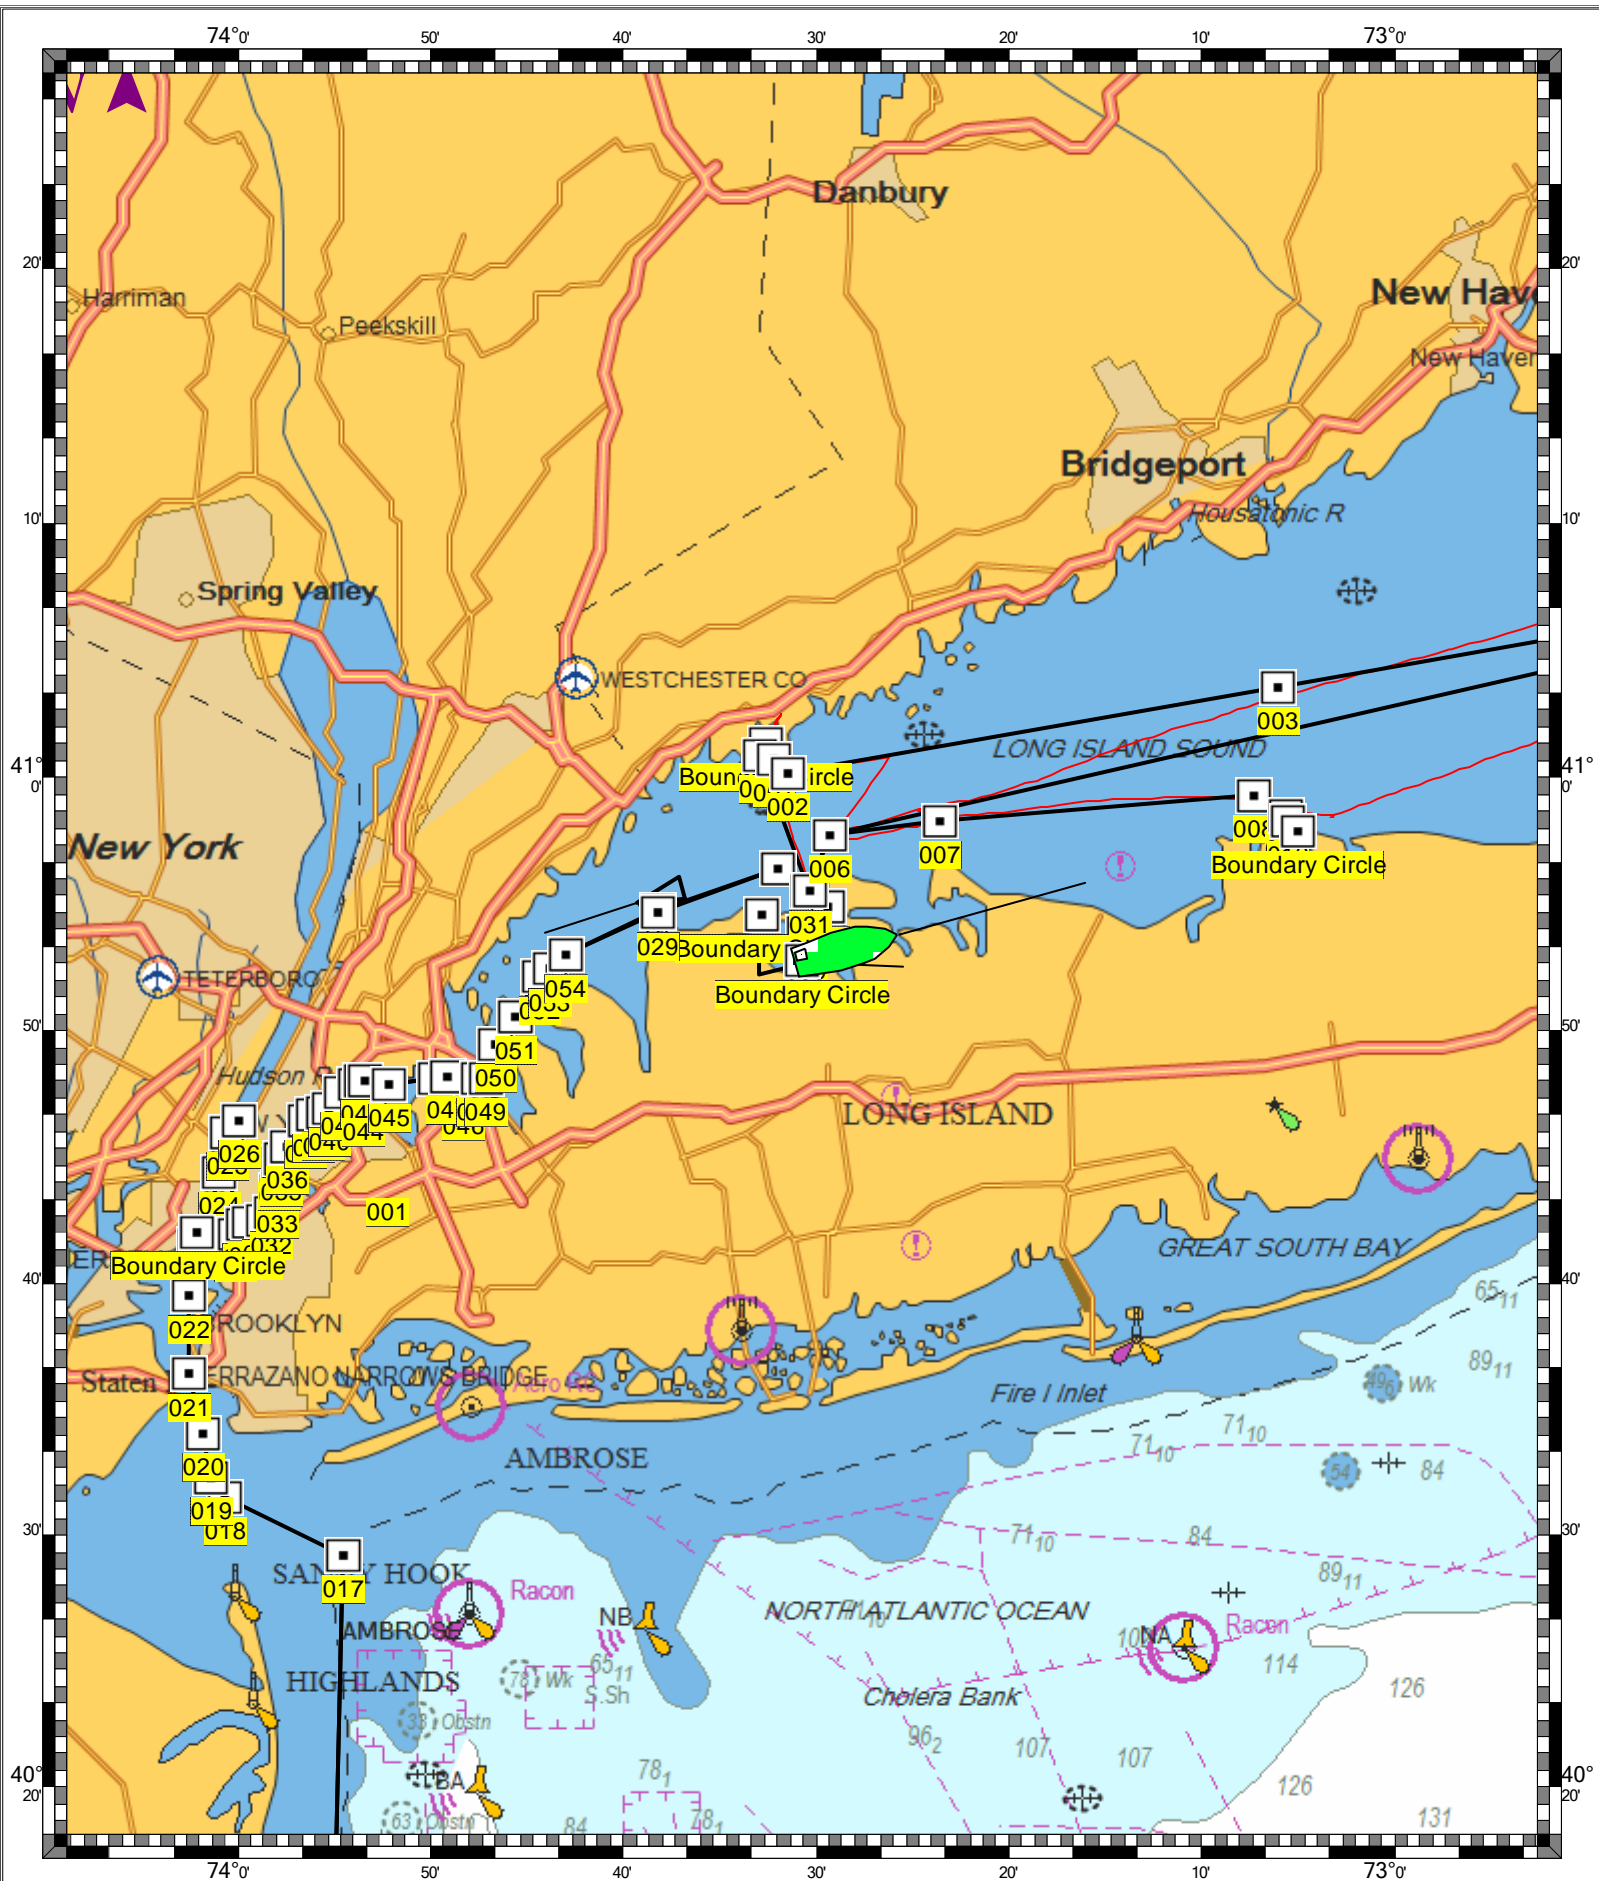

CAPE SABLE TO CAPE HATTERAS - 1 : 551,000
(MAX Pro World Charts - vector format) Chart #13003 - Depth Units: Feet

DO NOT USE FOR NAVIGATION
SOME NAVIGATION AIDS MAY NOT BE SHOWN