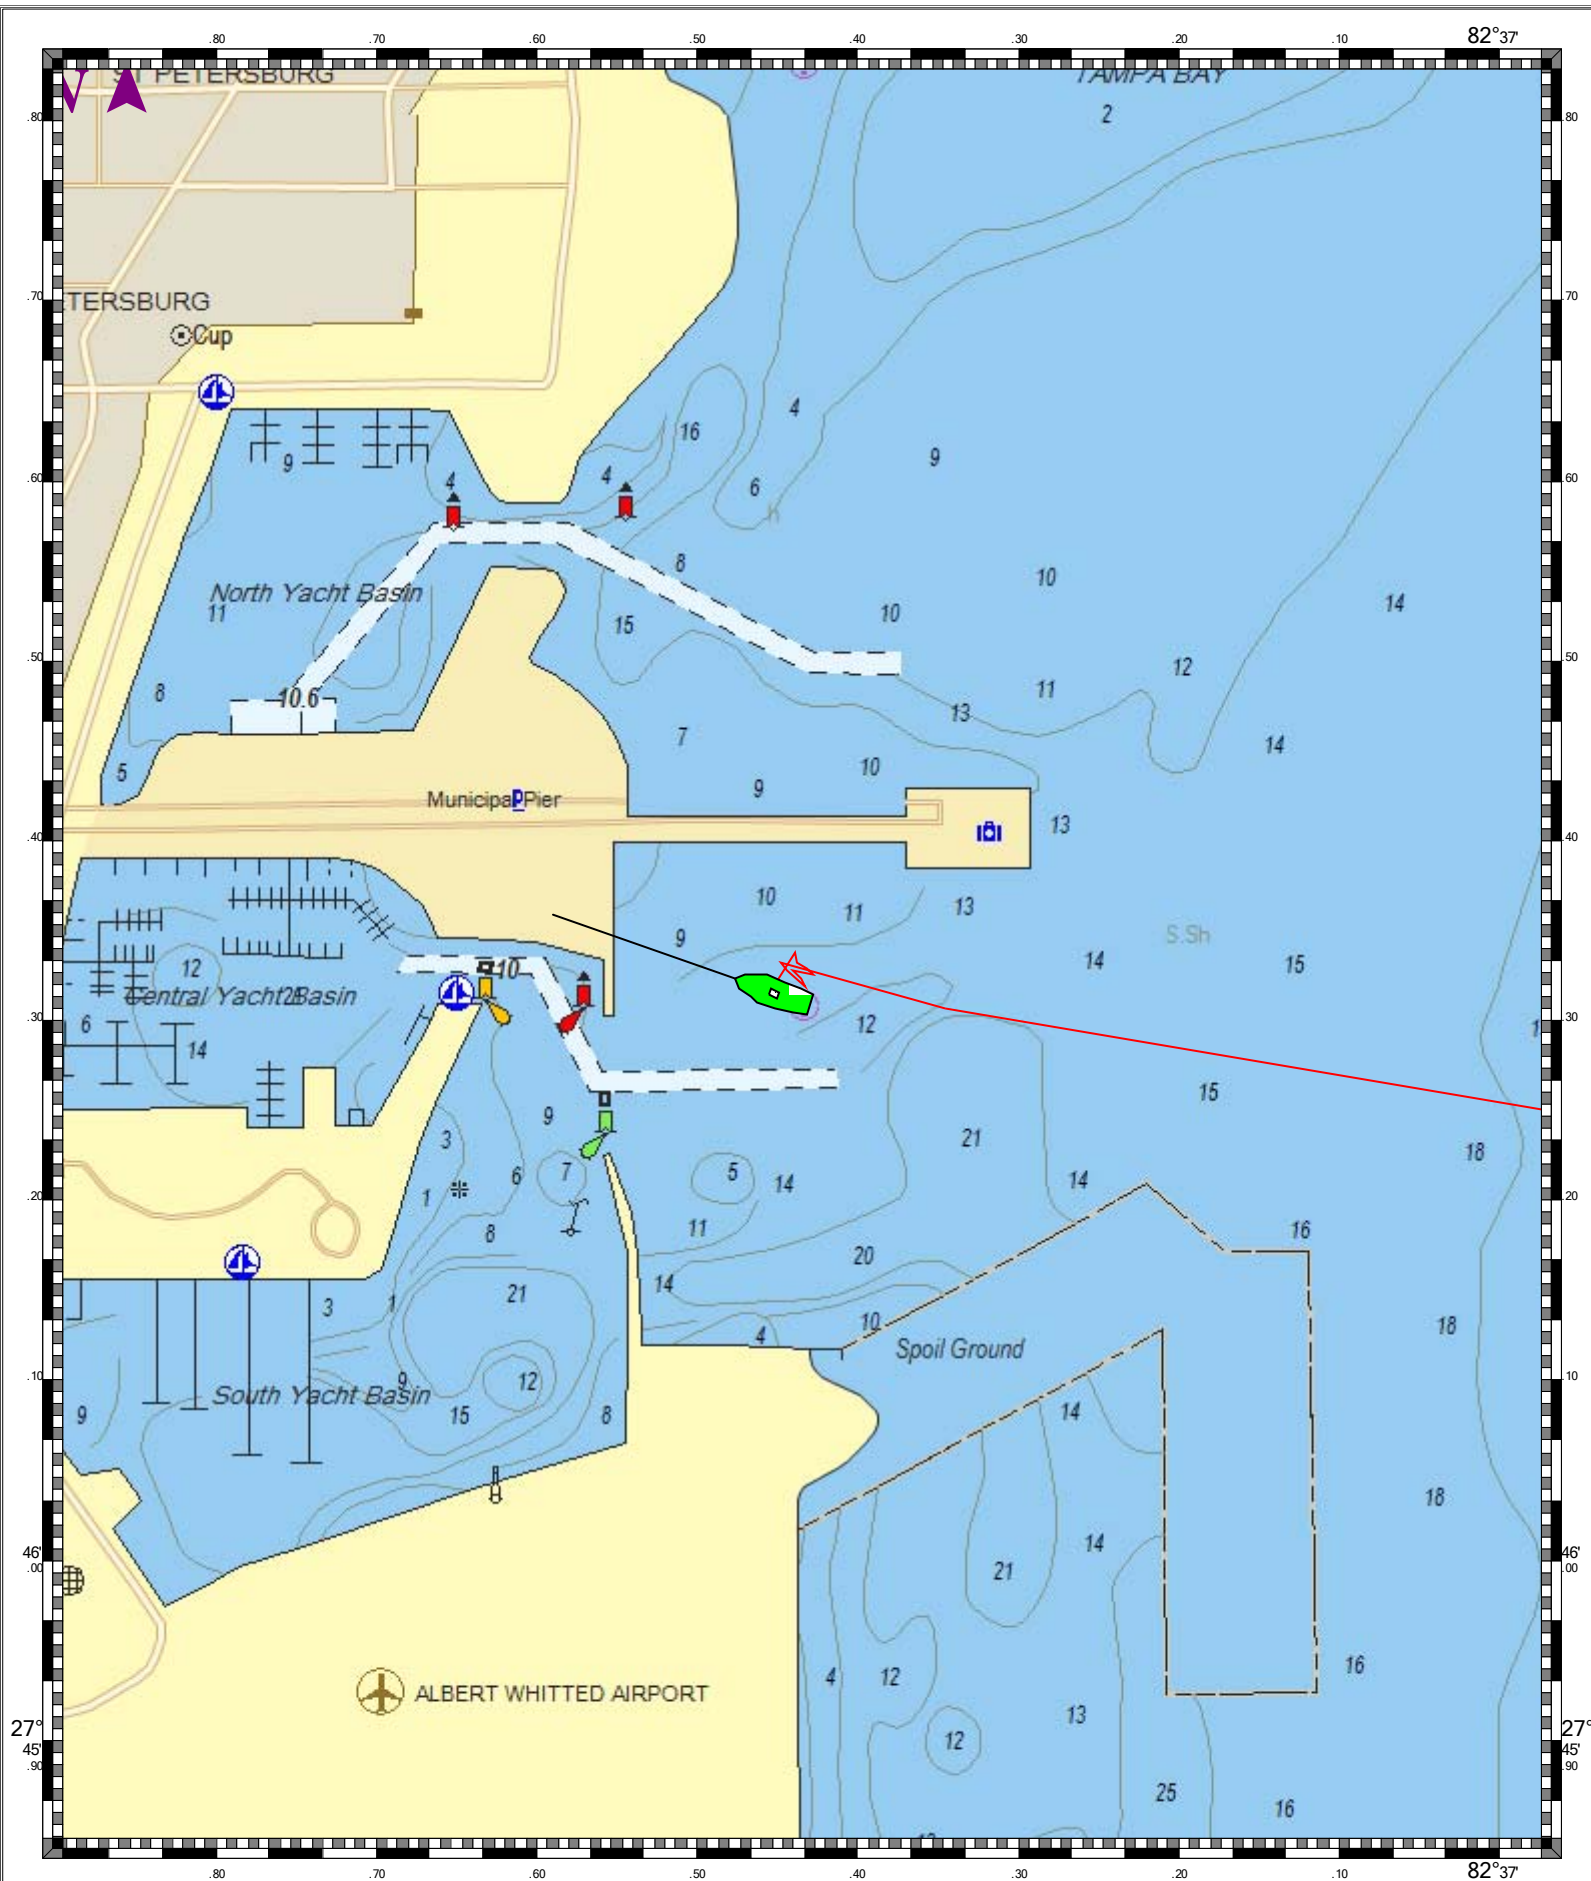

**TAMPA BAY NORTHERN SECTION - ST PETERSBURG INSET - 1 : 7,740**  
(MAX Pro World Charts - vector format) Chart #11416C - Depth Units: Feet

DO NOT USE FOR NAVIGATION  
SOME NAVIGATION AIDS MAY NOT BE SHOWN

**KEY WEST TO THE MISSISSIPPI RIVER - 1 : 990,000**  
**(MAX Pro World Charts - vector format) Chart #11006 - Depth Units: Feet**

DO NOT USE FOR NAVIGATION  
SOME NAVIGATION AIDS MAY NOT BE SHOWN