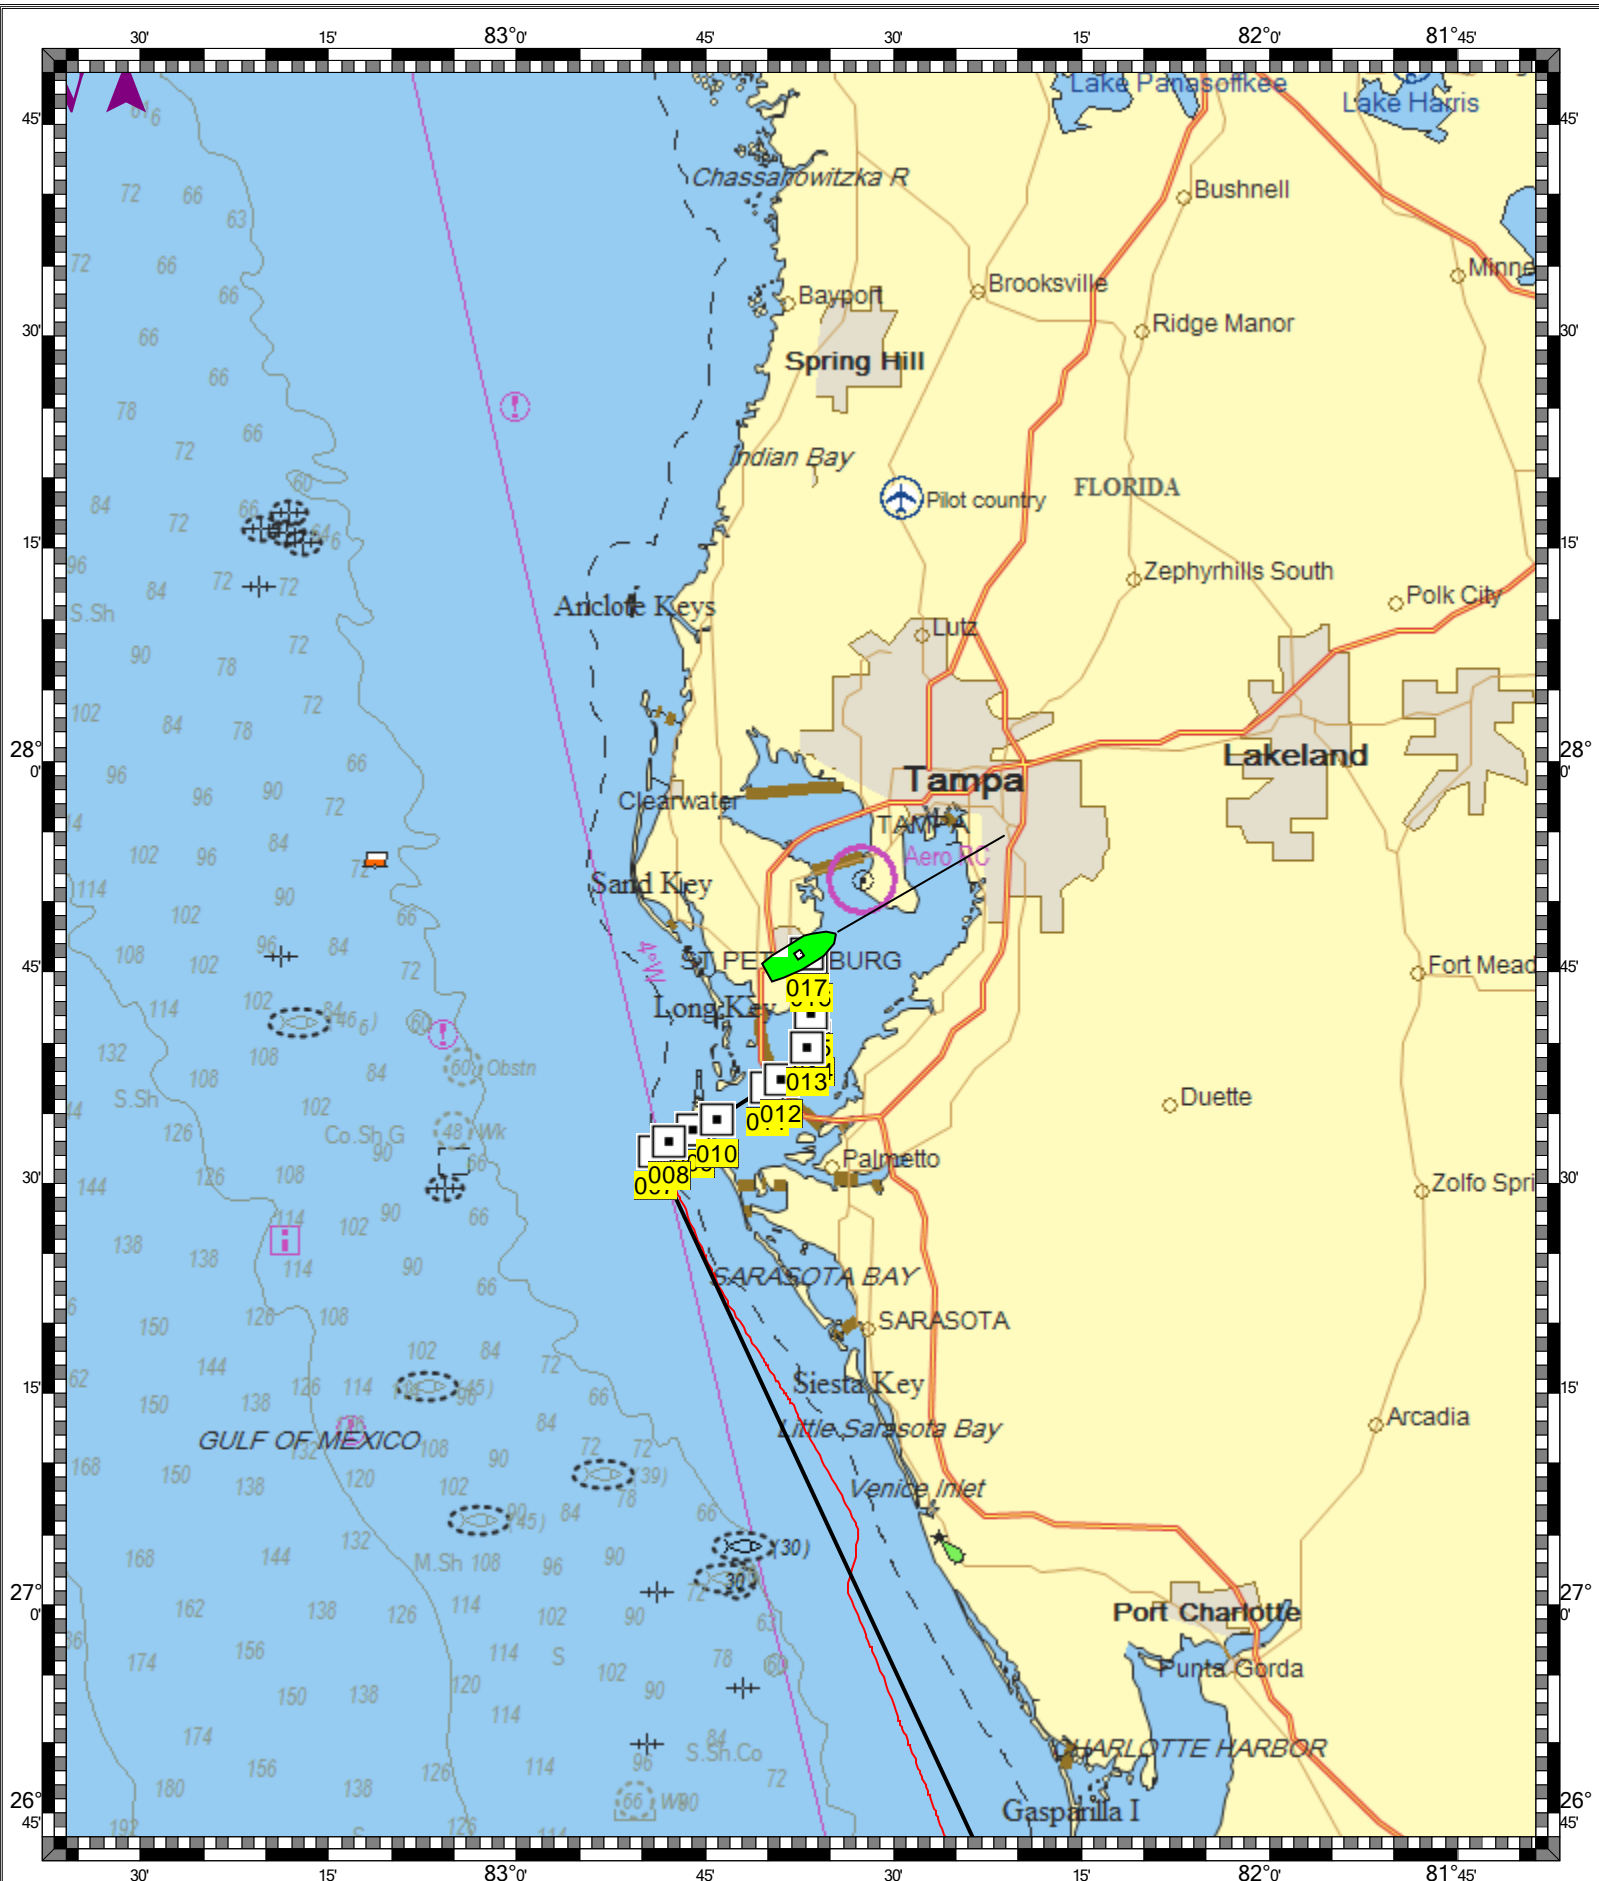

**TAMPA BAY NORTHERN SECTION - ST PETERSBURG INSET - 1 : 7,740**  
(MAX Pro World Charts - vector format) Chart #11416C - Depth Units: Feet

DO NOT USE FOR NAVIGATION  
SOME NAVIGATION AIDS MAY NOT BE SHOWN

**KEY WEST TO THE MISSISSIPPI RIVER - 1 : 990,000**  
**(MAX Pro World Charts - vector format) Chart #11006 - Depth Units: Feet**

DO NOT USE FOR NAVIGATION  
SOME NAVIGATION AIDS MAY NOT BE SHOWN