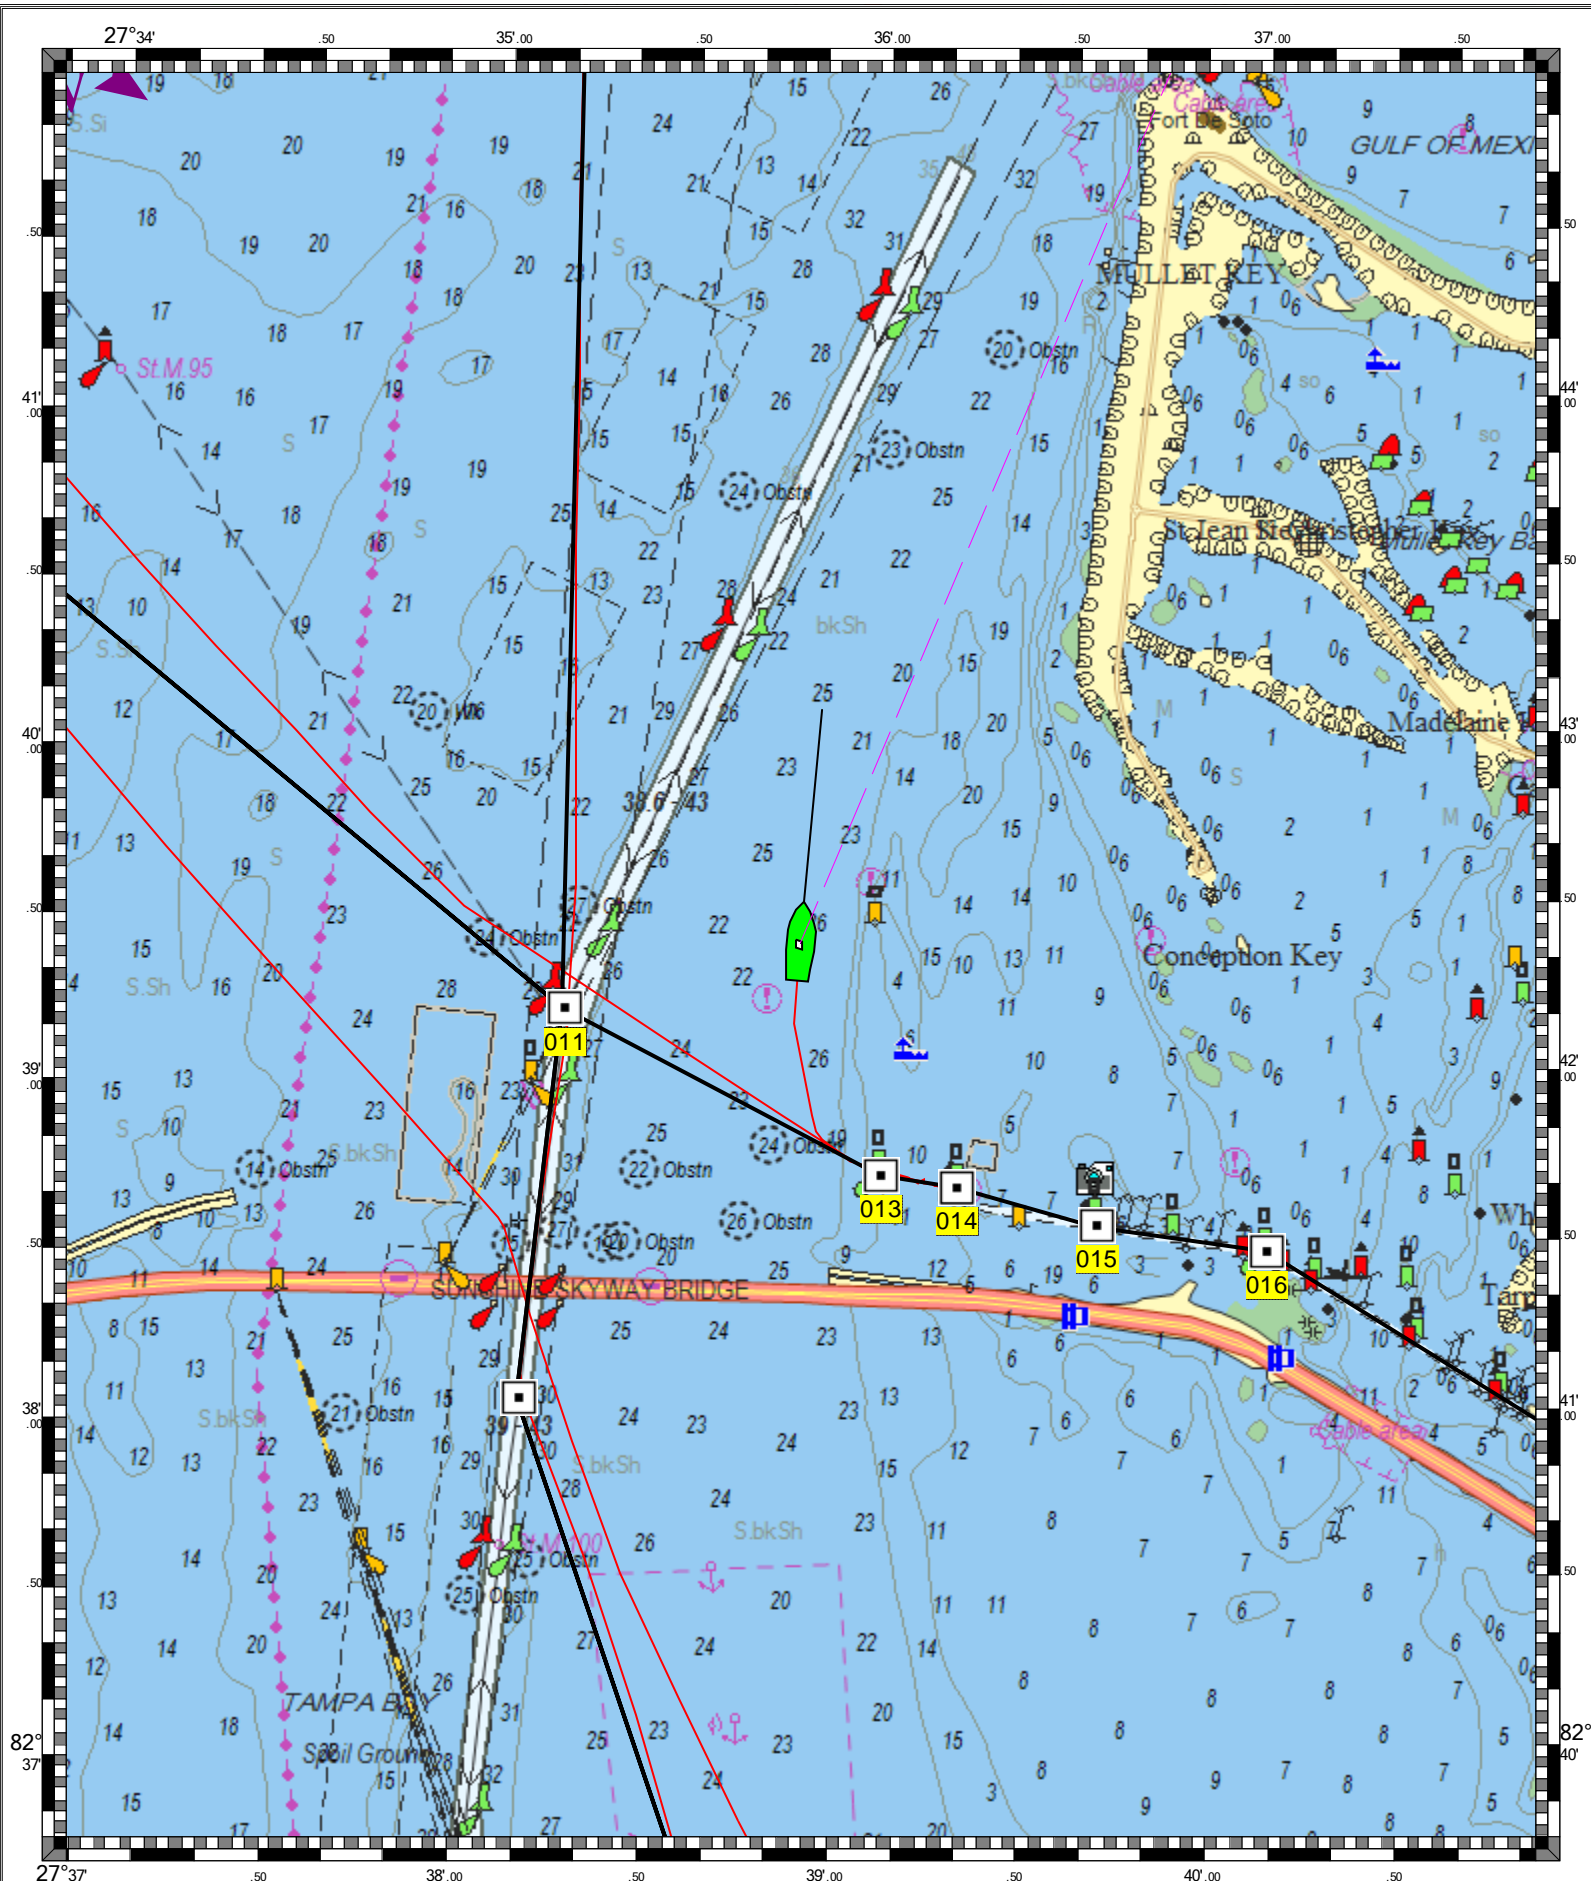

**TAMPA BAY ENTRANCE - 1 : 44,600**  
(MAX Pro World Charts - vector format) Chart #11415A - Depth Units: Feet

DO NOT USE FOR NAVIGATION  
SOME NAVIGATION AIDS MAY NOT BE SHOWN