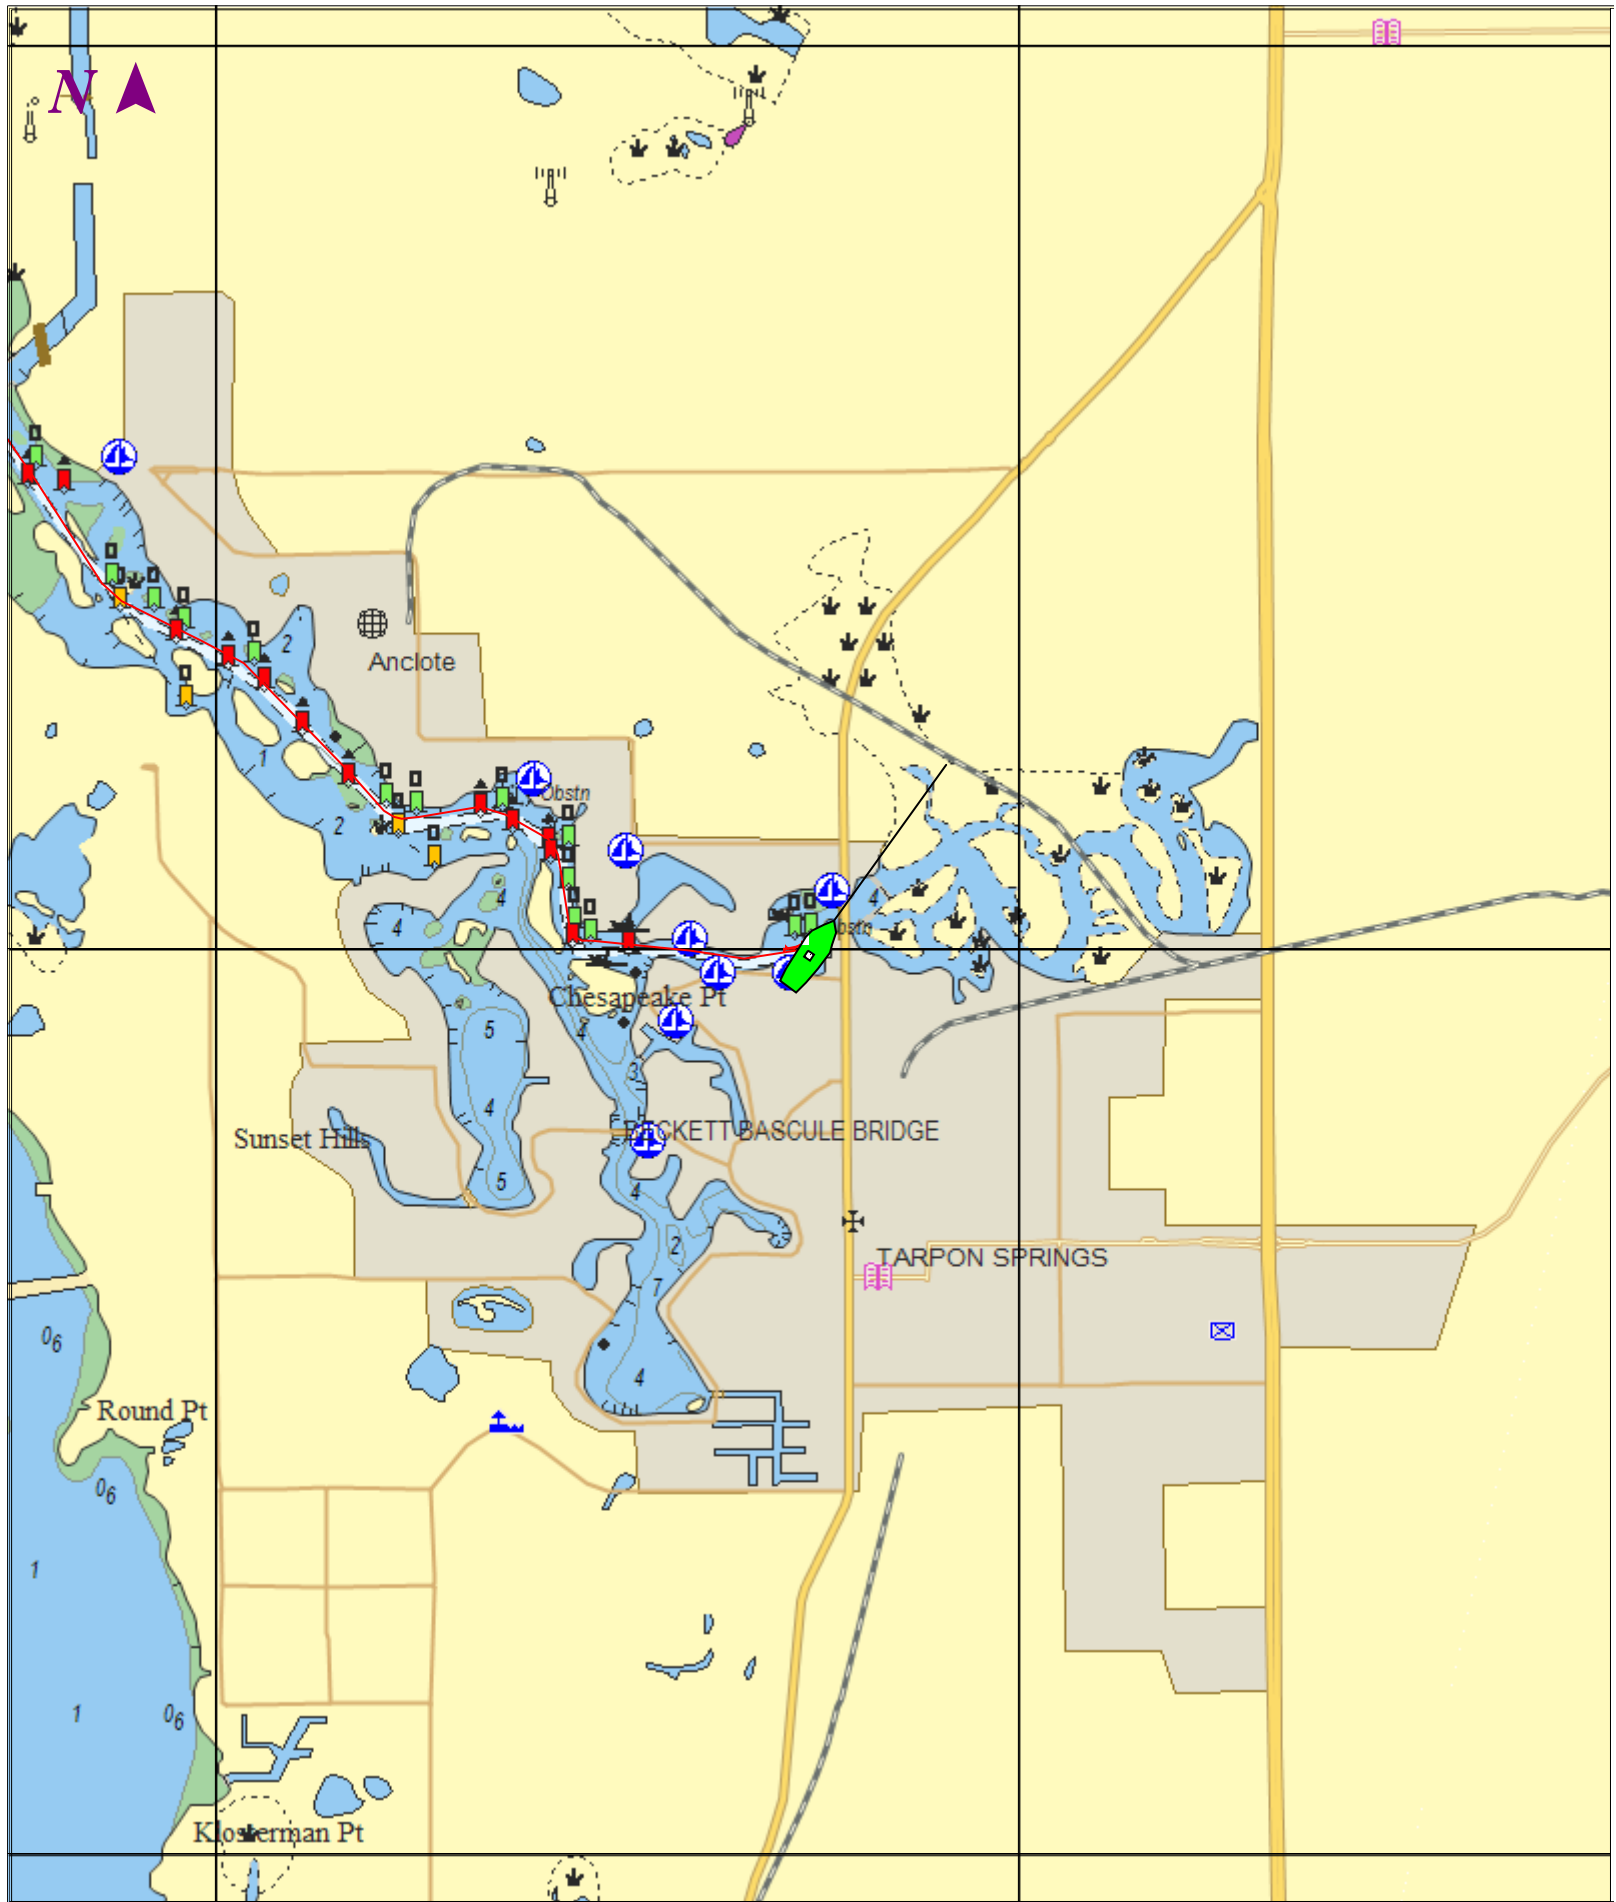

**TAMPA BAY - PORT RICHEY CLEARWATER HBR - PORT RICHEY - 1 : 28,900**  
(MAX Pro World Charts - vector format) Chart #11411B - Depth Units: Feet

**KEY WEST TO THE MISSISSIPPI RIVER - 1 : 926,000**  
**(MAX Pro World Charts - vector format) Chart #11006 - Depth Units: Feet**

DO NOT USE FOR NAVIGATION  
SOME NAVIGATION AIDS MAY NOT BE SHOWN