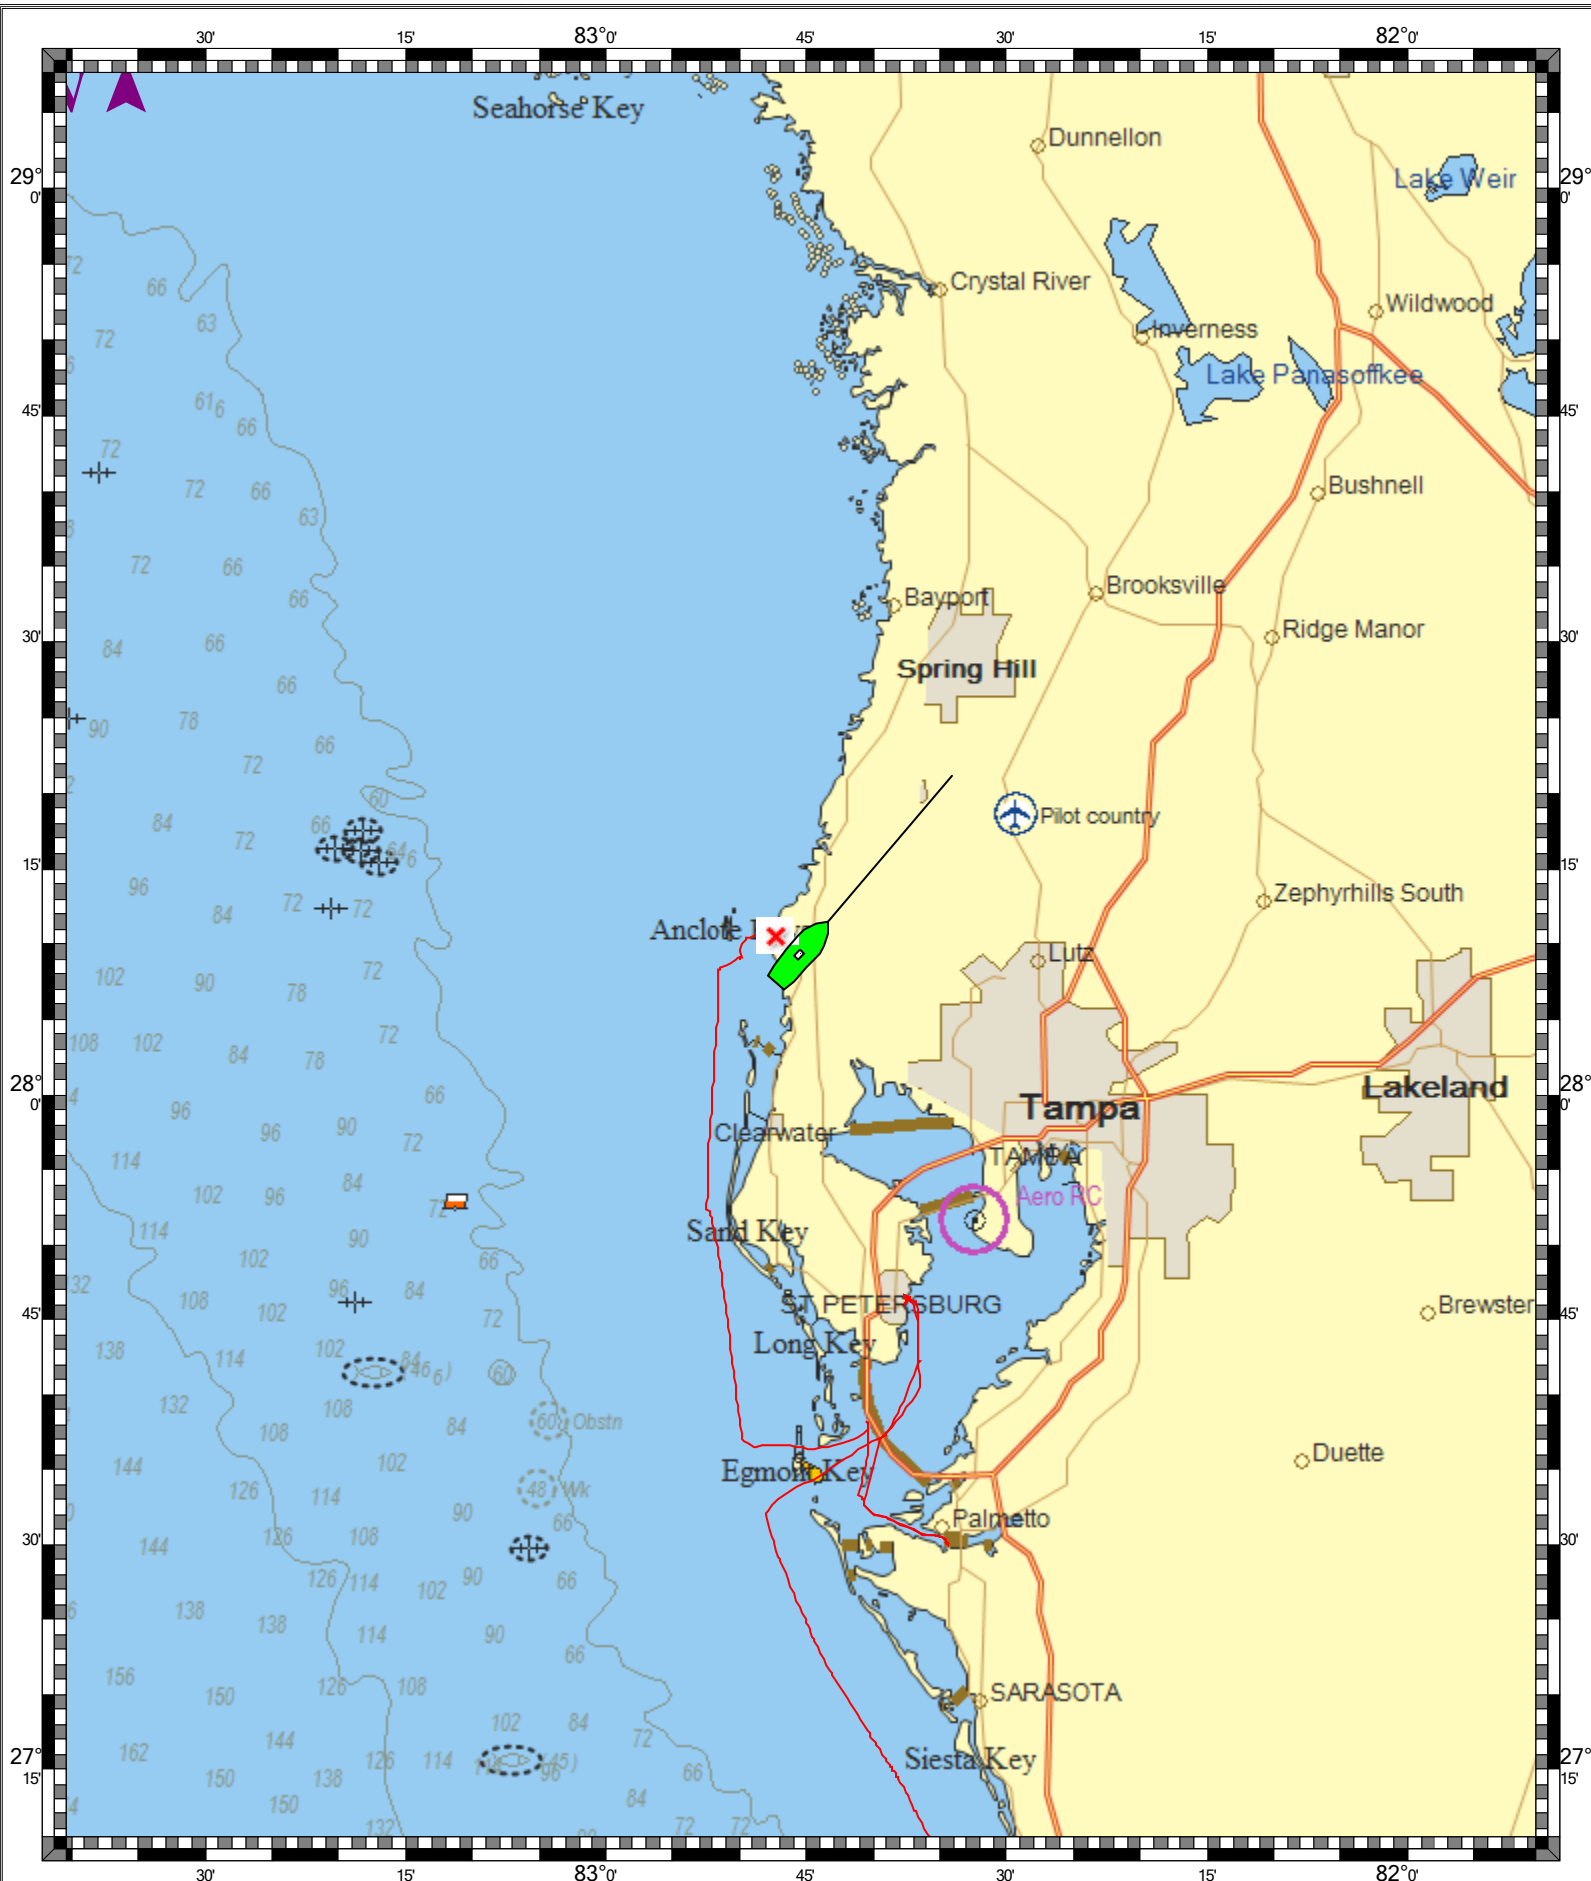

**TAMPA BAY - PORT RICHEY CLEARWATER HBR - PORT RICHEY - 1 : 28,900**  
(MAX Pro World Charts - vector format) Chart #11411B - Depth Units: Feet

**KEY WEST TO THE MISSISSIPPI RIVER - 1 : 926,000**  
**(MAX Pro World Charts - vector format) Chart #11006 - Depth Units: Feet**

DO NOT USE FOR NAVIGATION  
SOME NAVIGATION AIDS MAY NOT BE SHOWN