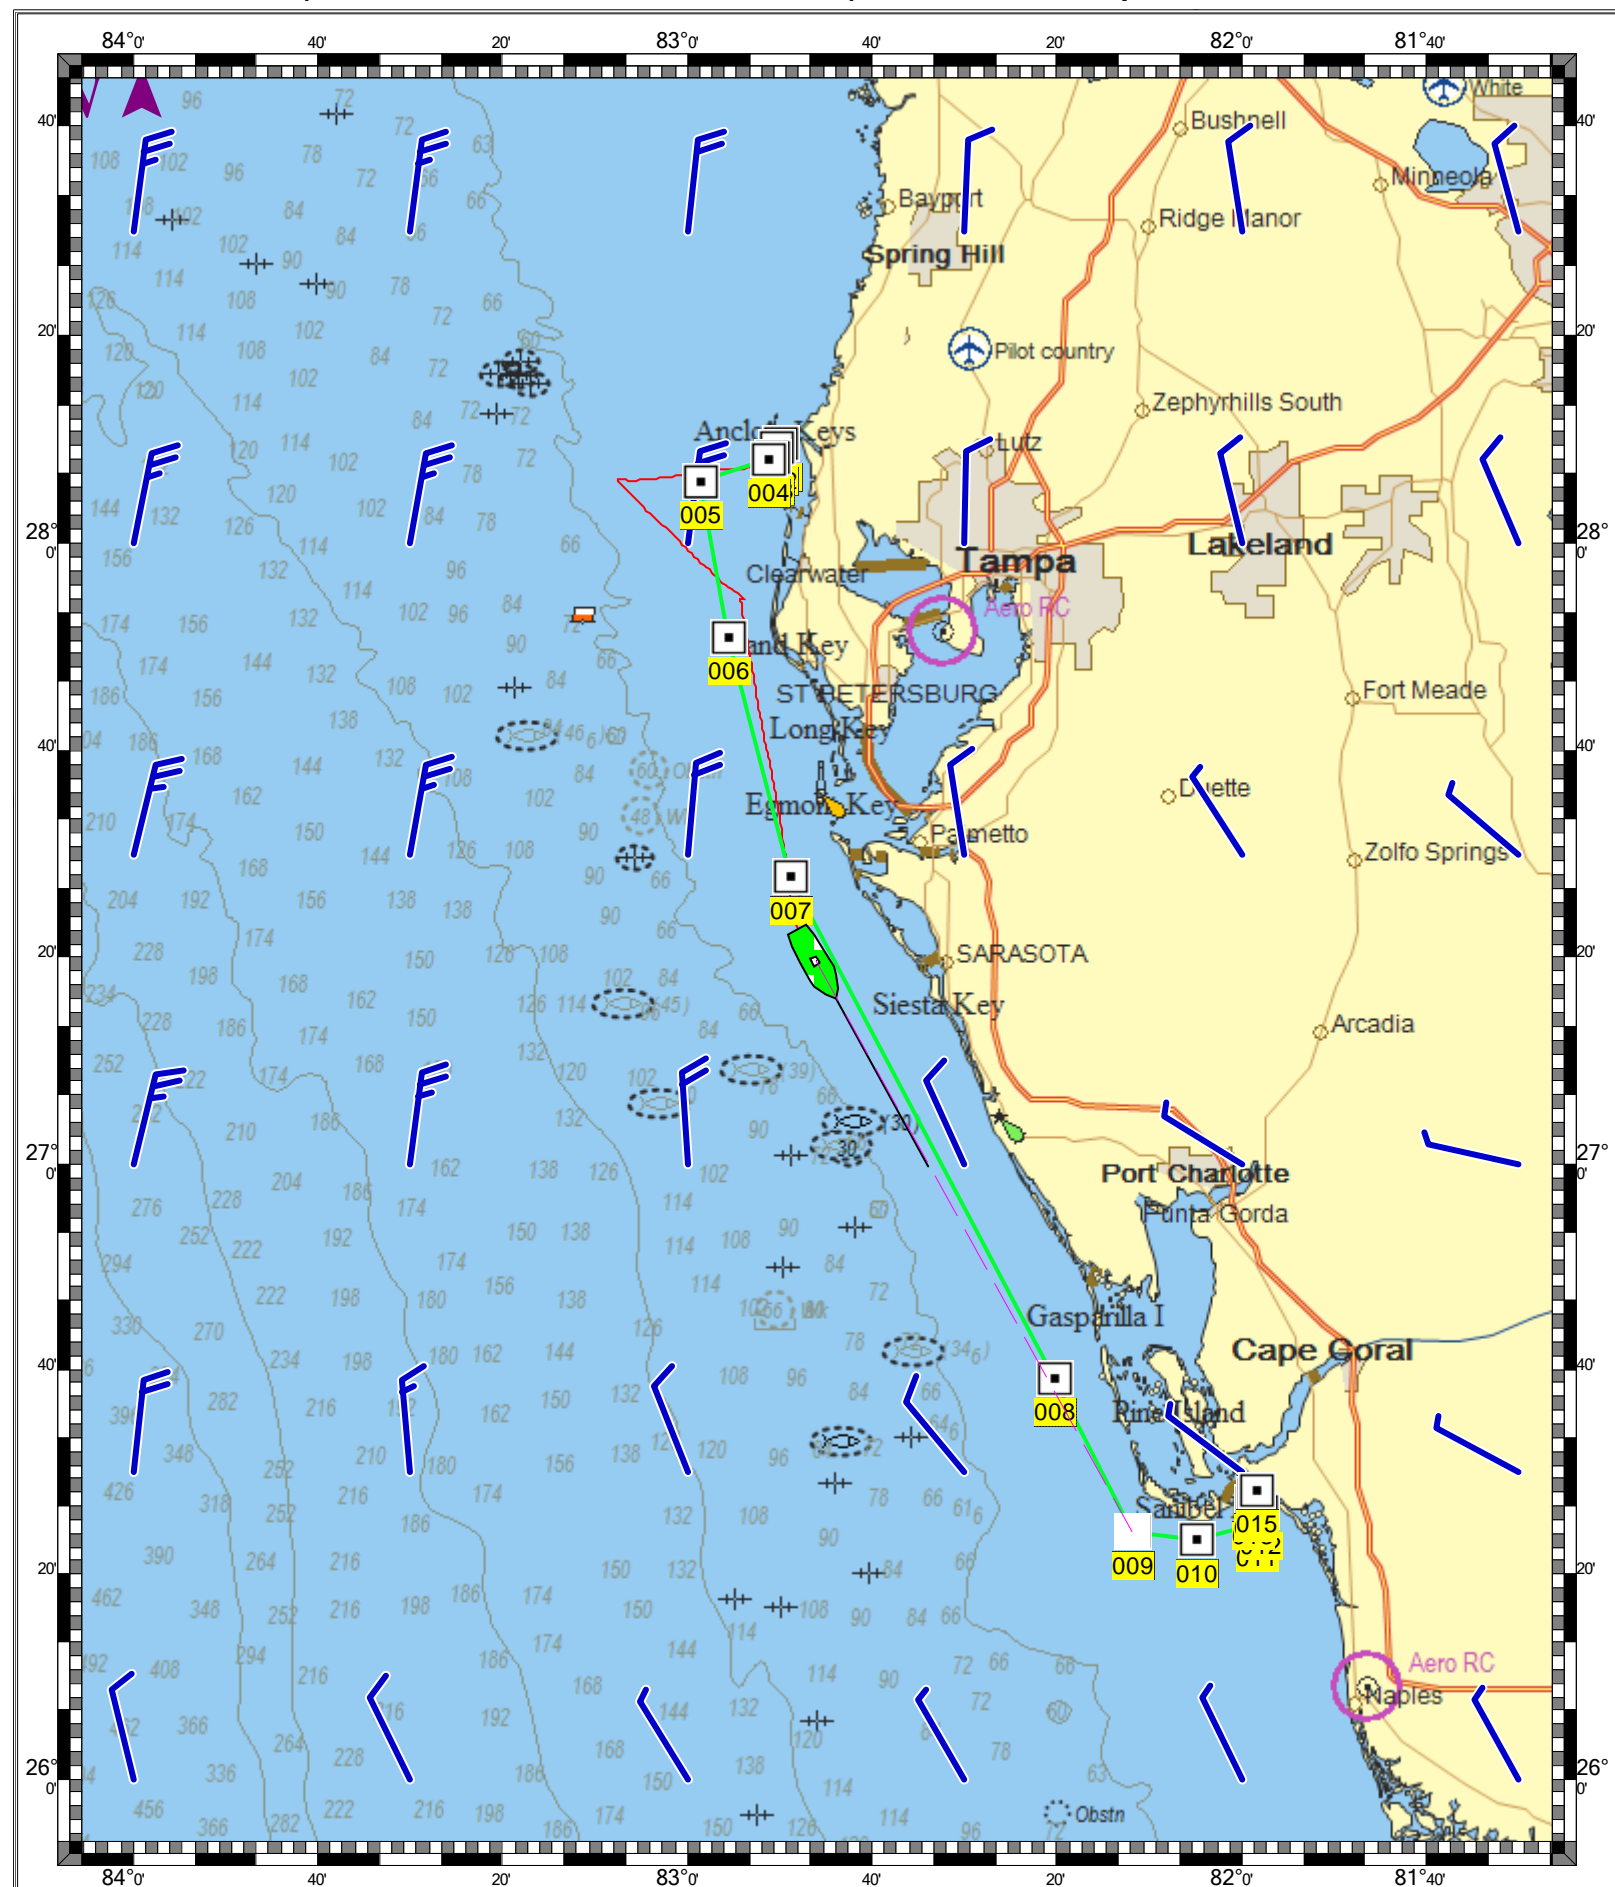

HAVANA TO TAMPA BAY - 1 : 338,000
(MAX Pro World Charts - vector format) Chart #11420 - Depth Units: Feet

DO NOT USE FOR NAVIGATION
SOME NAVIGATION AIDS MAY NOT BE SHOWN

KEY WEST TO THE MISSISSIPPI RIVER - 1 : 1,350,000
(MAX Pro World Charts - vector format) Chart #11006 - Depth Units: Feet

DO NOT USE FOR NAVIGATION
SOME NAVIGATION AIDS MAY NOT BE SHOWN