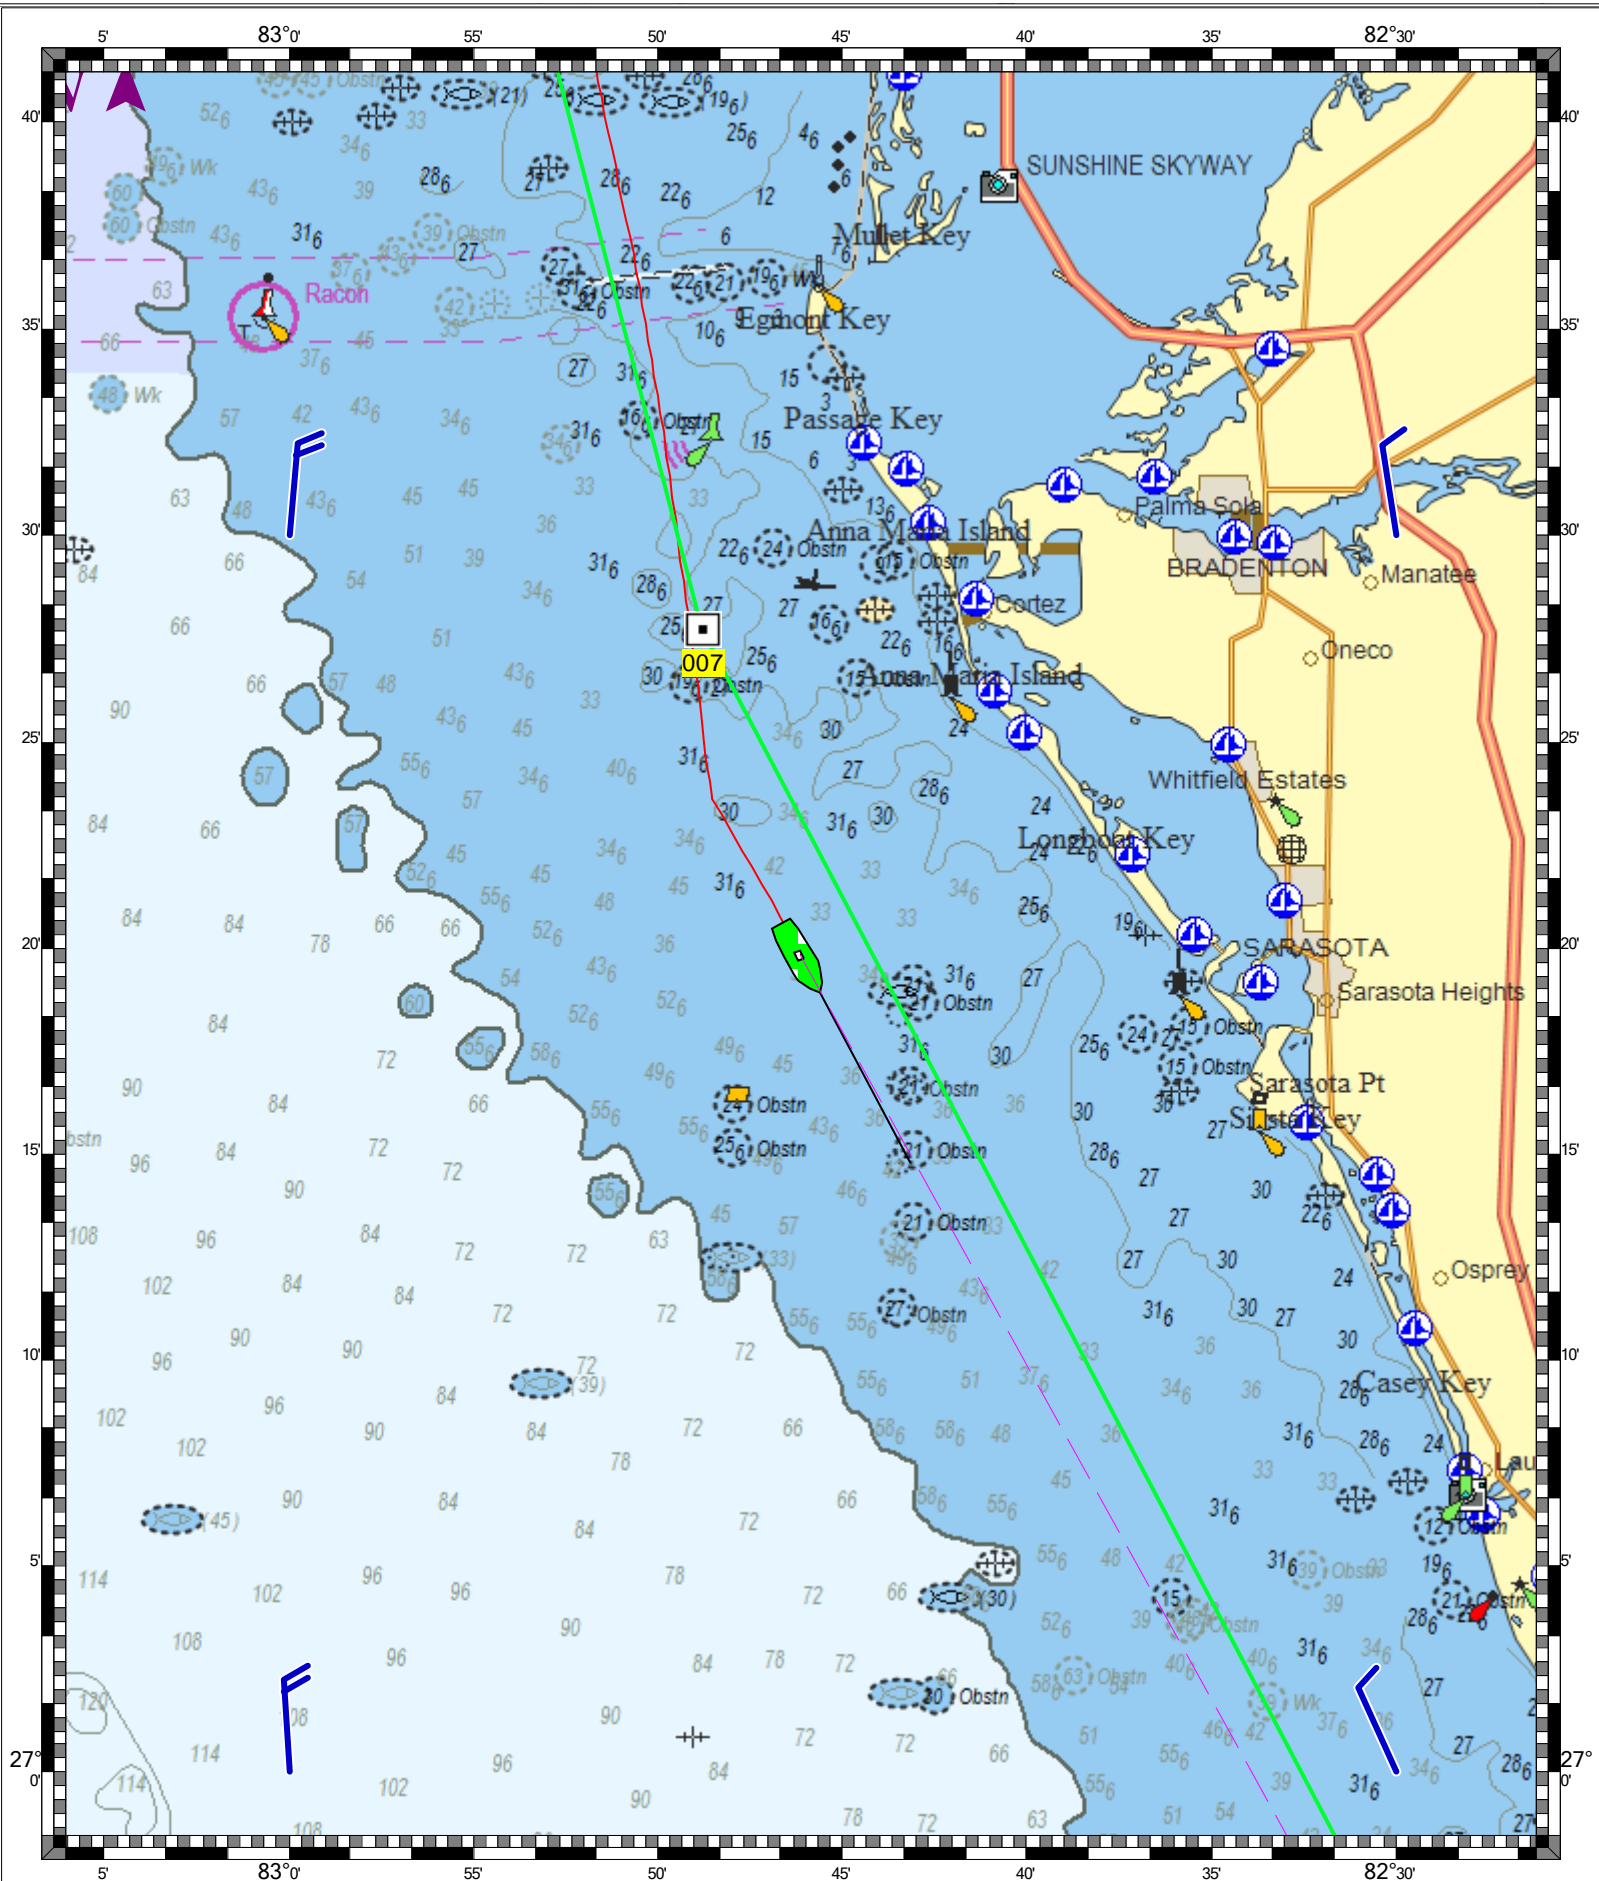

HAVANA TO TAMPA BAY - 1 : 338,000
(MAX Pro World Charts - vector format) Chart #11420 - Depth Units: Feet

DO NOT USE FOR NAVIGATION
SOME NAVIGATION AIDS MAY NOT BE SHOWN

KEY WEST TO THE MISSISSIPPI RIVER - 1 : 1,350,000
(MAX Pro World Charts - vector format) Chart #11006 - Depth Units: Feet

DO NOT USE FOR NAVIGATION
SOME NAVIGATION AIDS MAY NOT BE SHOWN