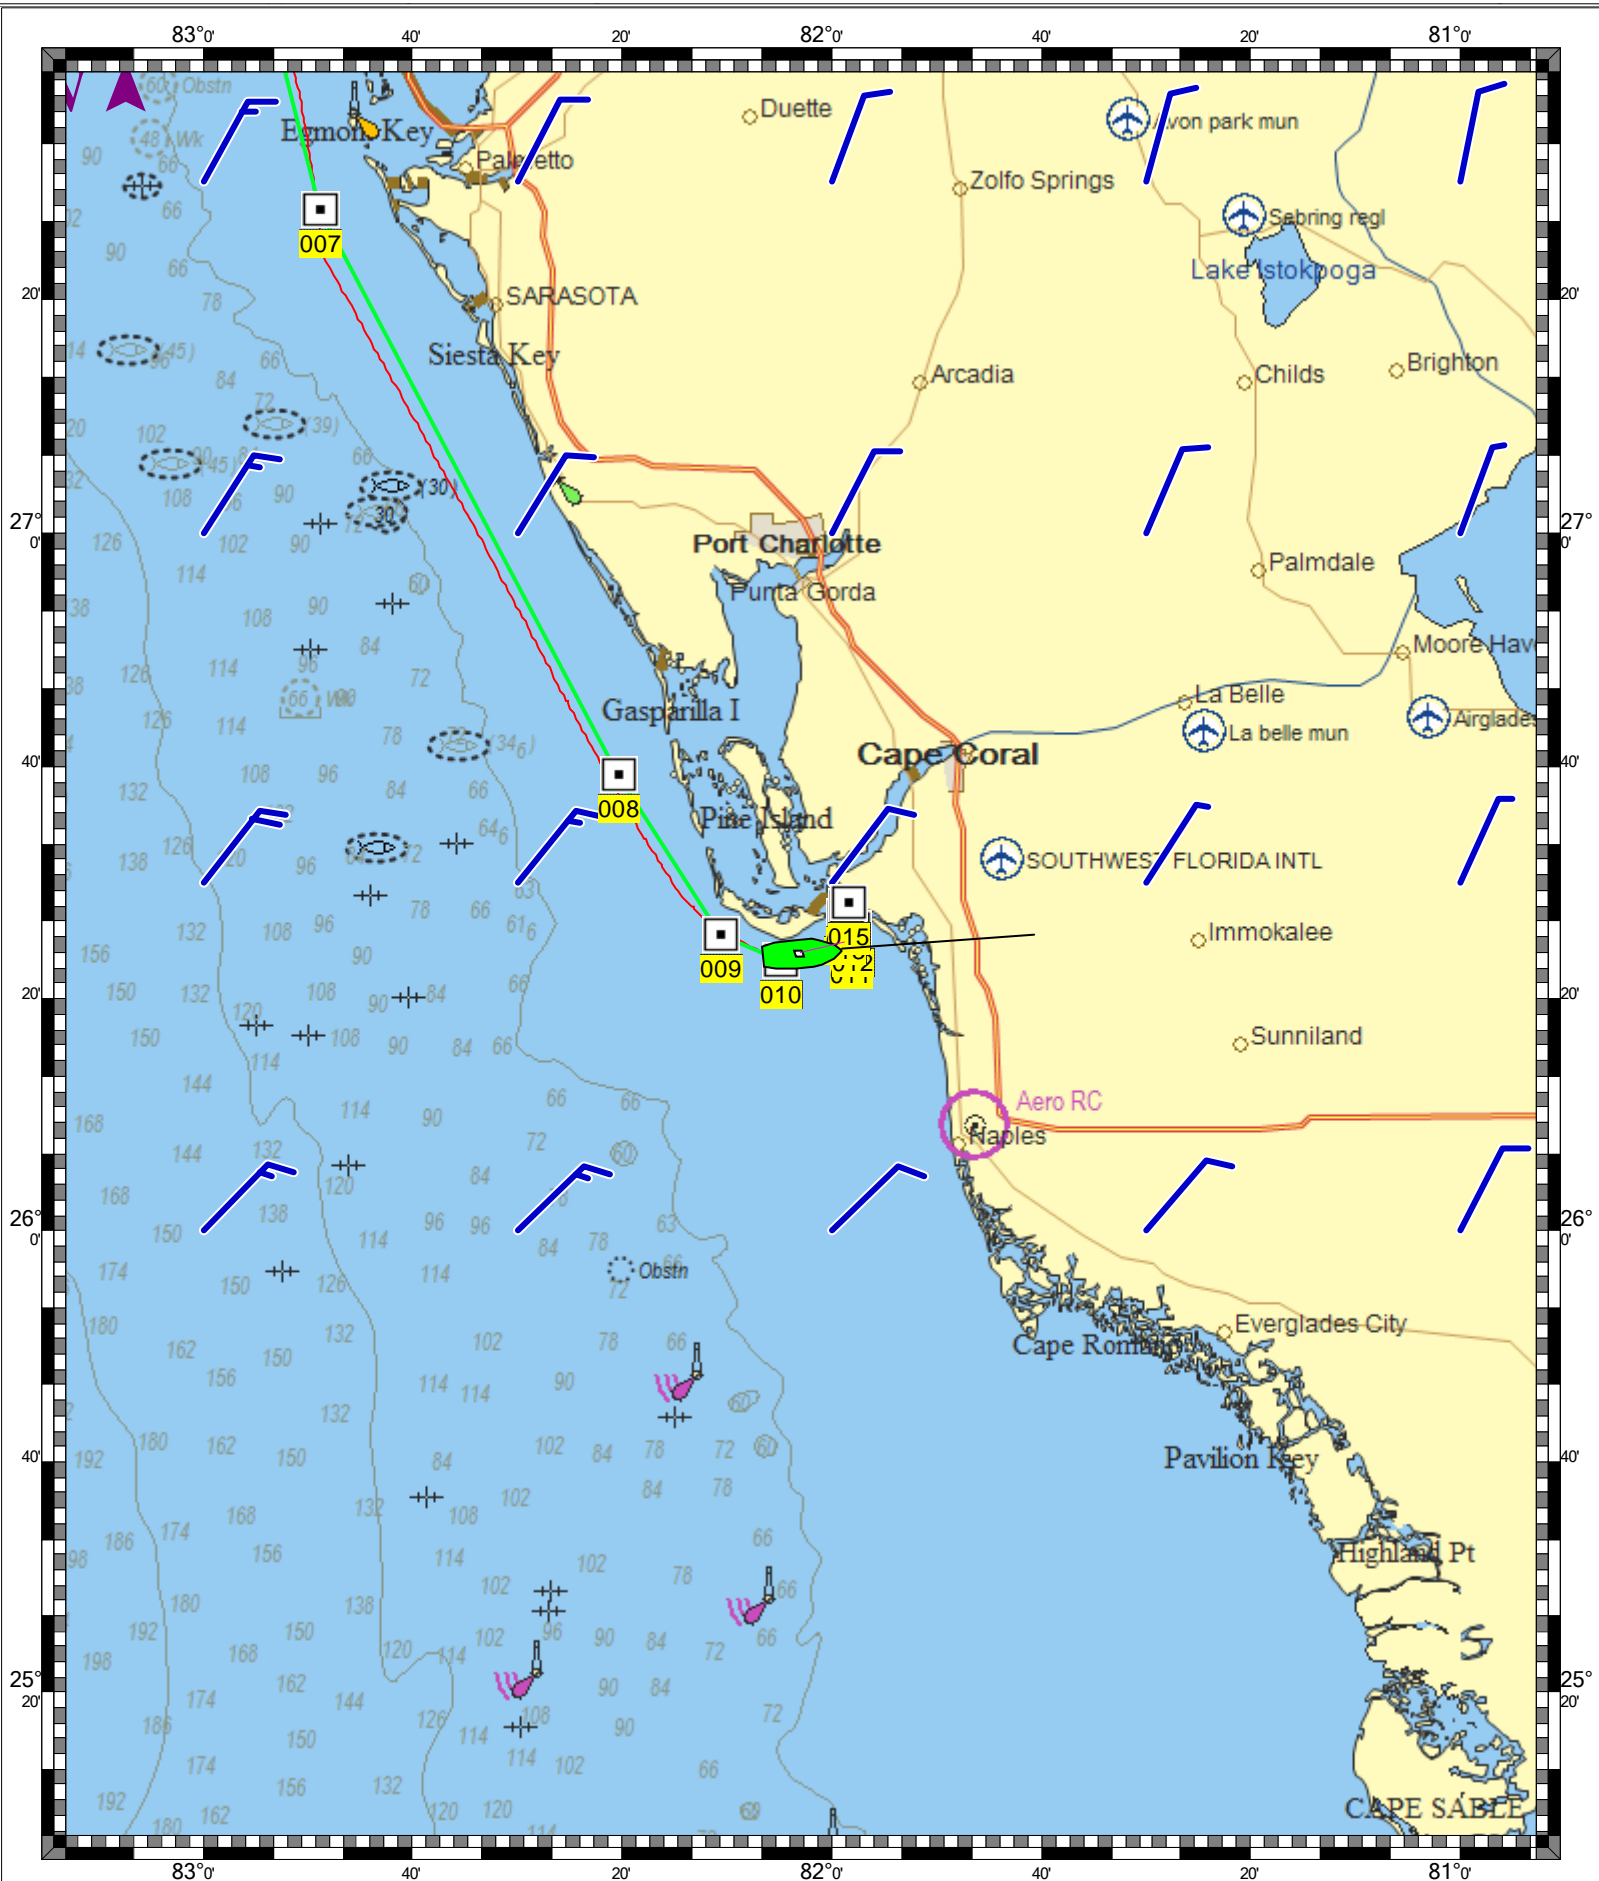

ESTERO BAY-LEMON BAY INCL. CHARLOTTE HARBOR - 1 : 150,000
(MAX Pro World Charts - vector format) Chart #11426A - Depth Units: Feet

DO NOT USE FOR NAVIGATION
SOME NAVIGATION AIDS MAY NOT BE SHOWN

KEY WEST TO THE MISSISSIPPI RIVER - 1 : 1,200,000
(MAX Pro World Charts - vector format) Chart #11006 - Depth Units: Feet

DO NOT USE FOR NAVIGATION
SOME NAVIGATION AIDS MAY NOT BE SHOWN