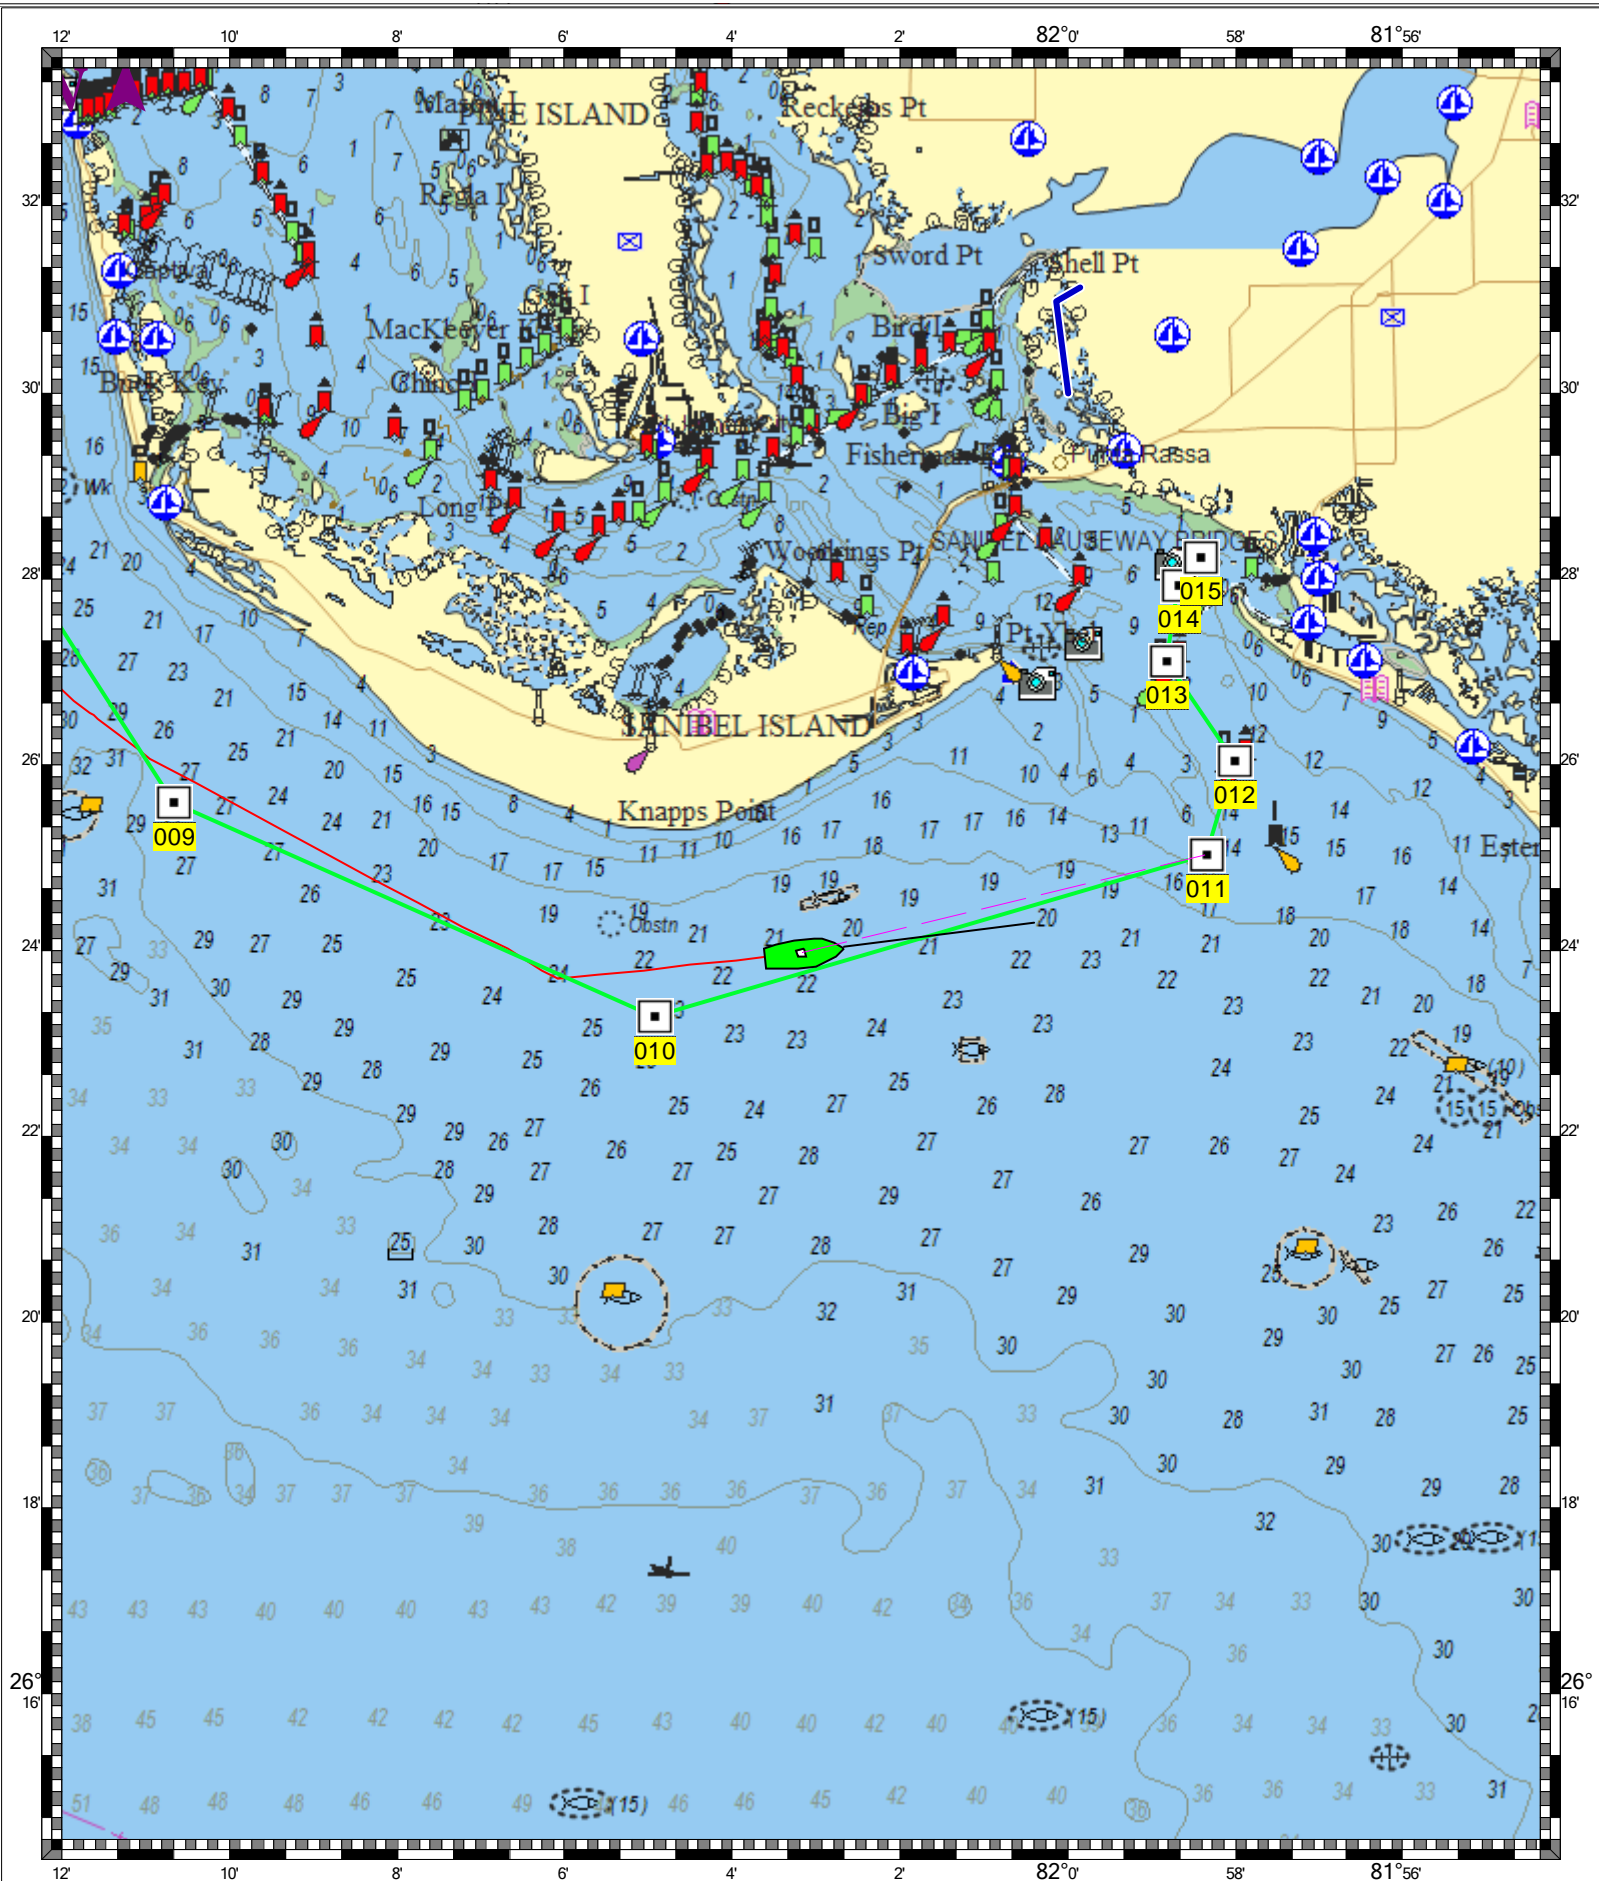

ESTERO BAY-LEMON BAY INCL. CHARLOTTE HARBOR - 1 : 150,000
(MAX Pro World Charts - vector format) Chart #11426A - Depth Units: Feet

DO NOT USE FOR NAVIGATION
SOME NAVIGATION AIDS MAY NOT BE SHOWN

KEY WEST TO THE MISSISSIPPI RIVER - 1 : 1,200,000
(MAX Pro World Charts - vector format) Chart #11006 - Depth Units: Feet

DO NOT USE FOR NAVIGATION
SOME NAVIGATION AIDS MAY NOT BE SHOWN