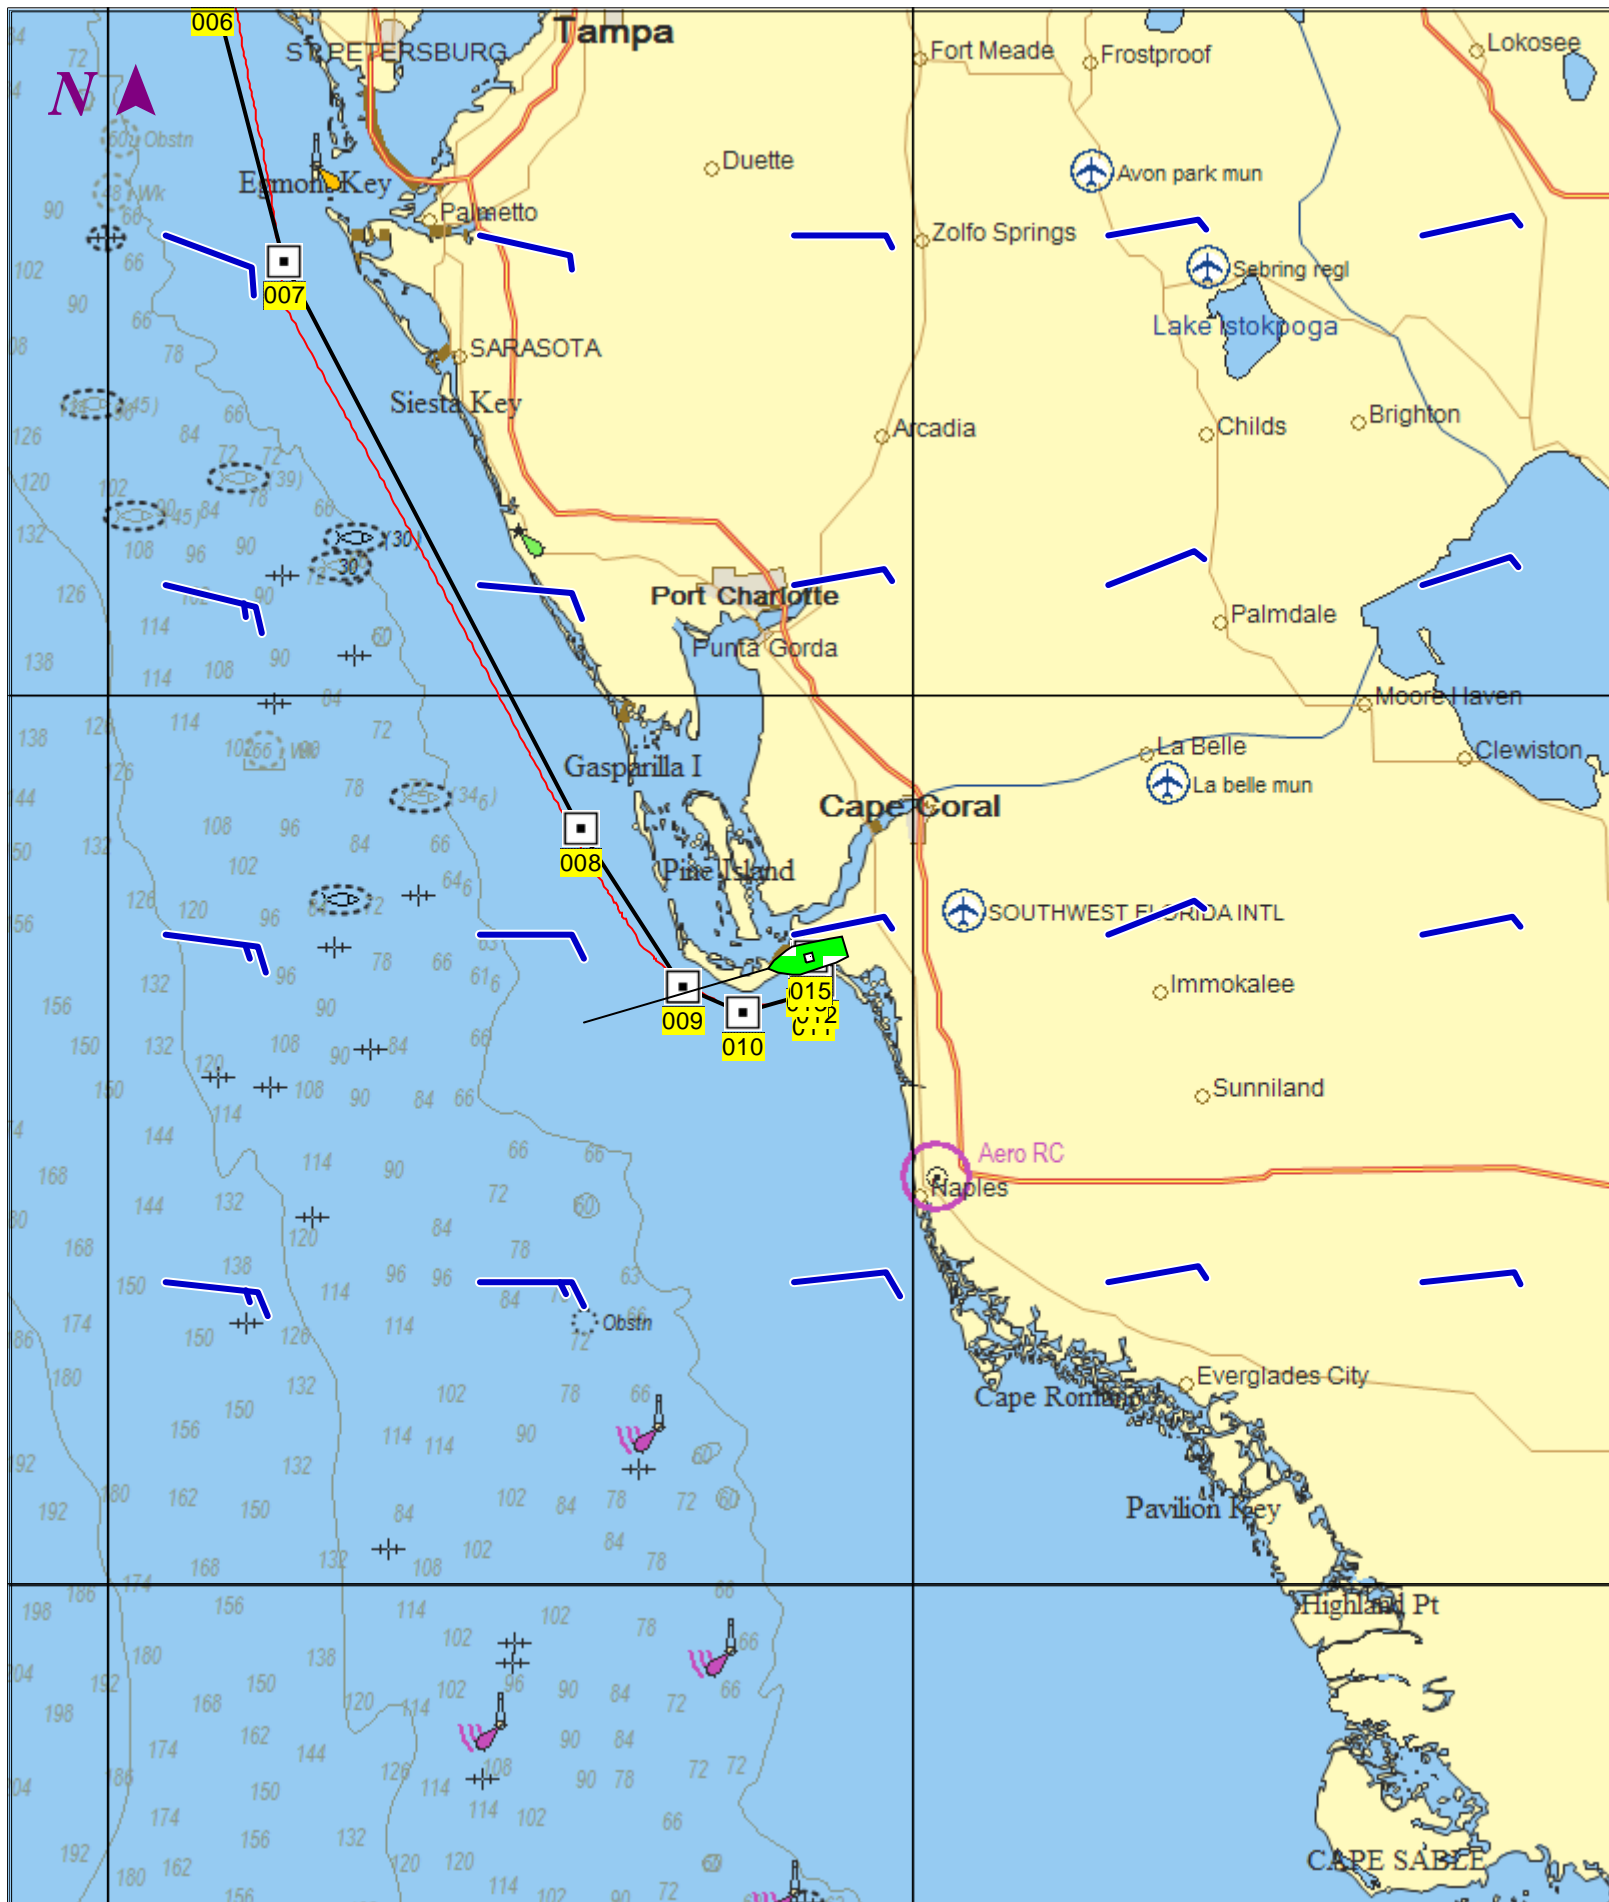

FORT MYERS TO CHARLOTTE HARBOR & WIGGINS PASS - 1 : 37,500
(MAX Pro World Charts - vector format) Chart #11427C - Depth Units: Feet

DO NOT USE FOR NAVIGATION
SOME NAVIGATION AIDS MAY NOT BE SHOWN

KEY WEST TO THE MISSISSIPPI RIVER - 1 : 1,200,000
(MAX Pro World Charts - vector format) Chart #11006 - Depth Units: Feet

DO NOT USE FOR NAVIGATION
SOME NAVIGATION AIDS MAY NOT BE SHOWN