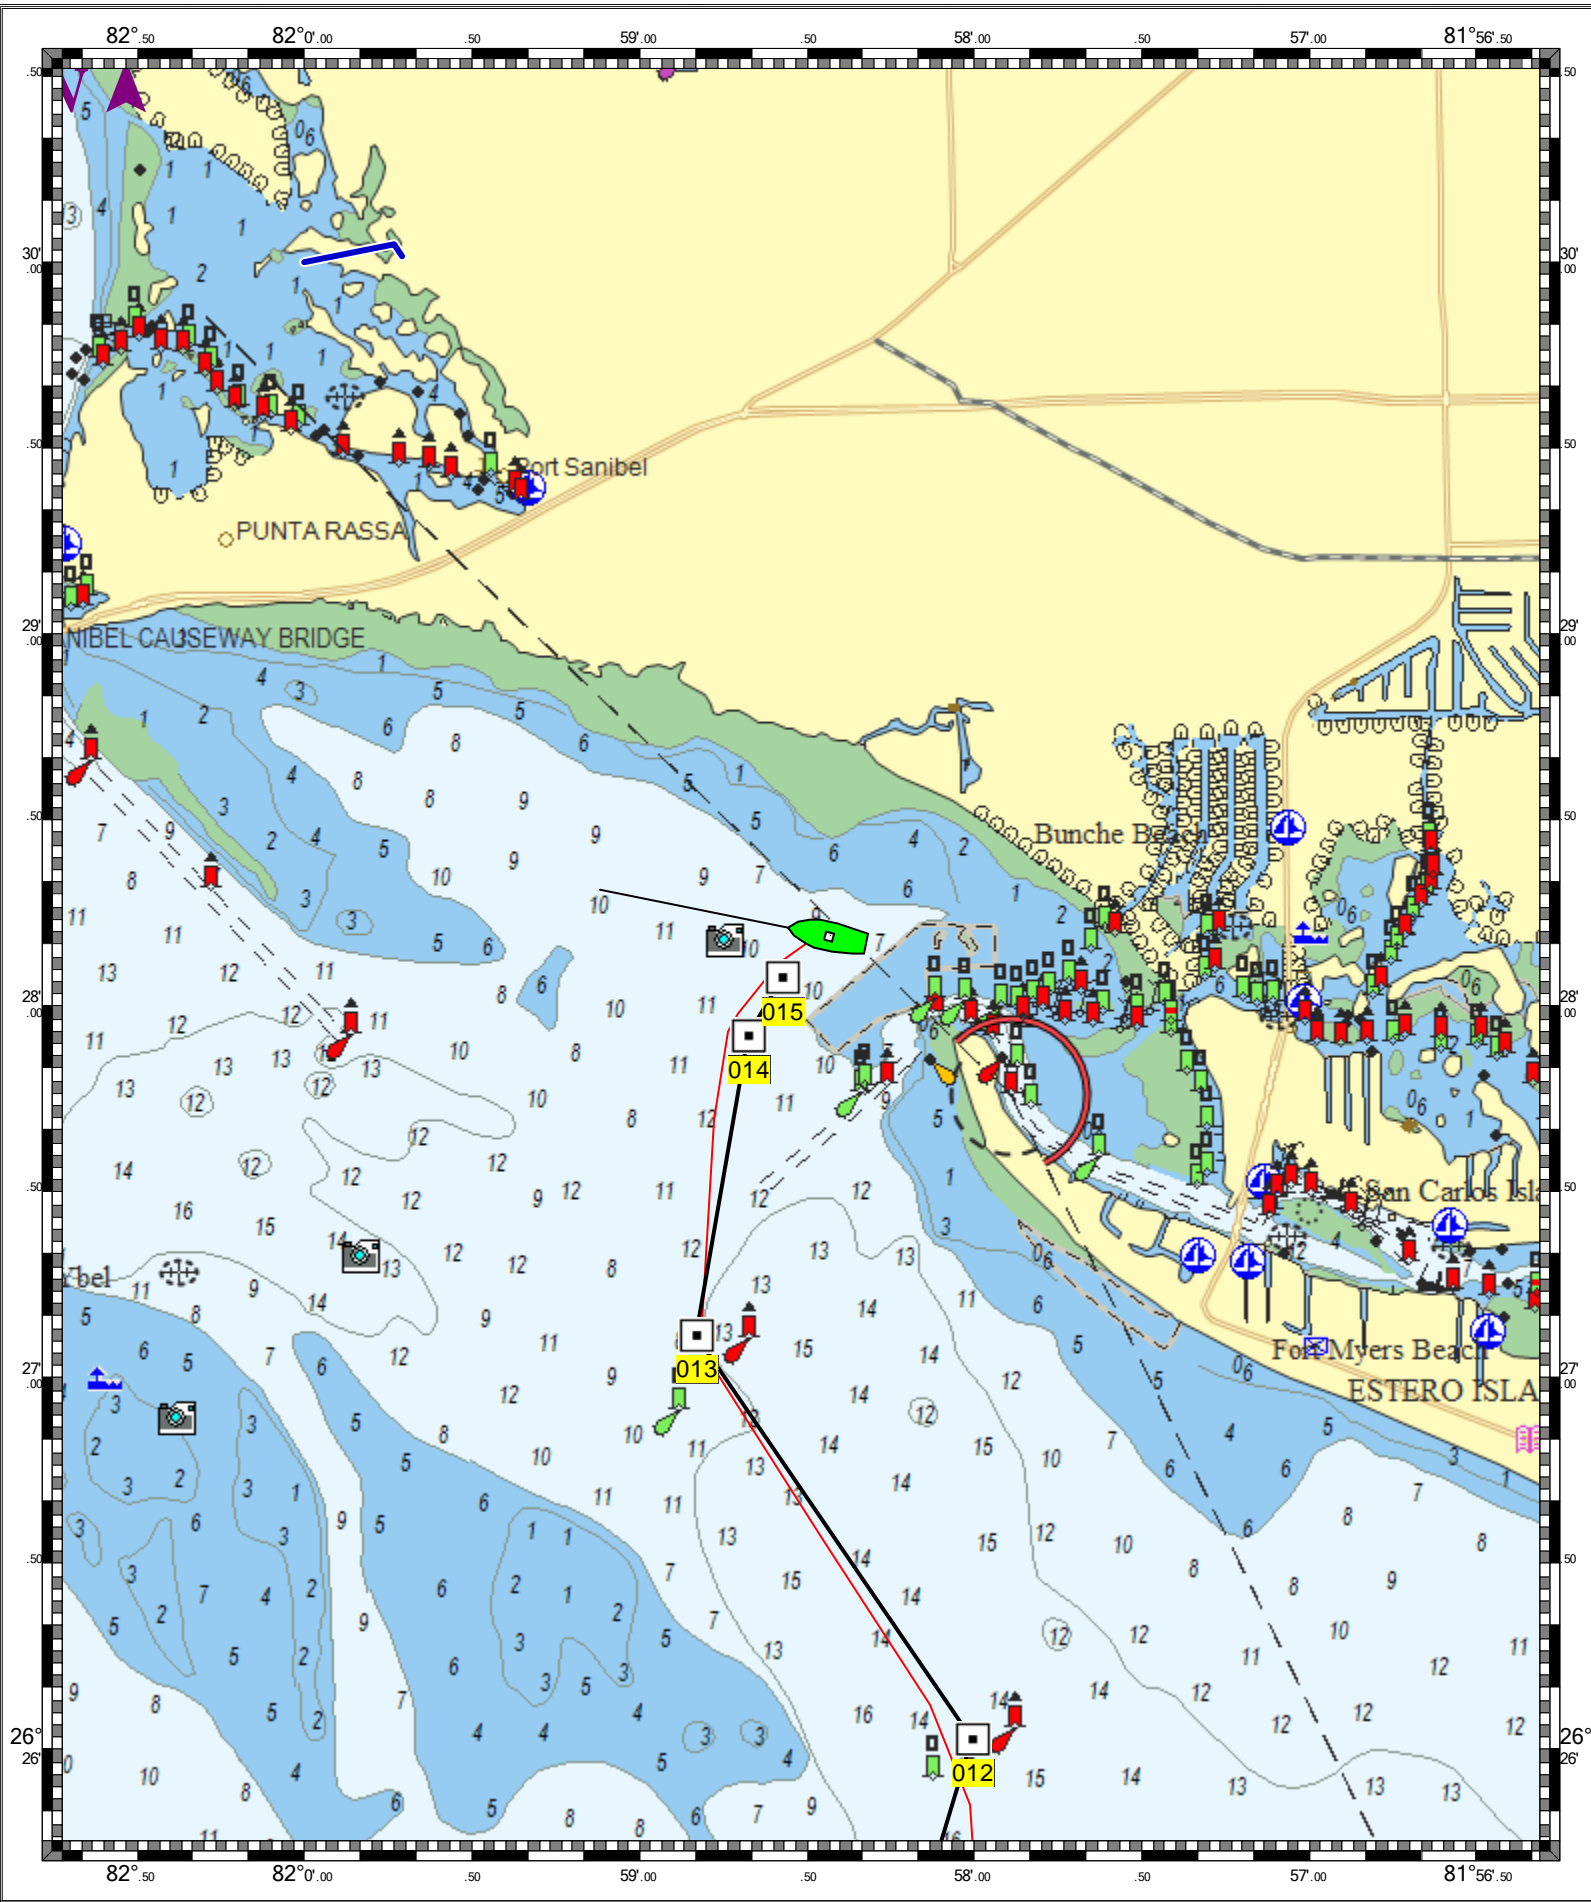

FORT MYERS TO CHARLOTTE HARBOR & WIGGINS PASS - 1 : 37,500
(MAX Pro World Charts - vector format) Chart #11427C - Depth Units: Feet

DO NOT USE FOR NAVIGATION
SOME NAVIGATION AIDS MAY NOT BE SHOWN

KEY WEST TO THE MISSISSIPPI RIVER - 1 : 1,200,000
(MAX Pro World Charts - vector format) Chart #11006 - Depth Units: Feet

DO NOT USE FOR NAVIGATION
SOME NAVIGATION AIDS MAY NOT BE SHOWN