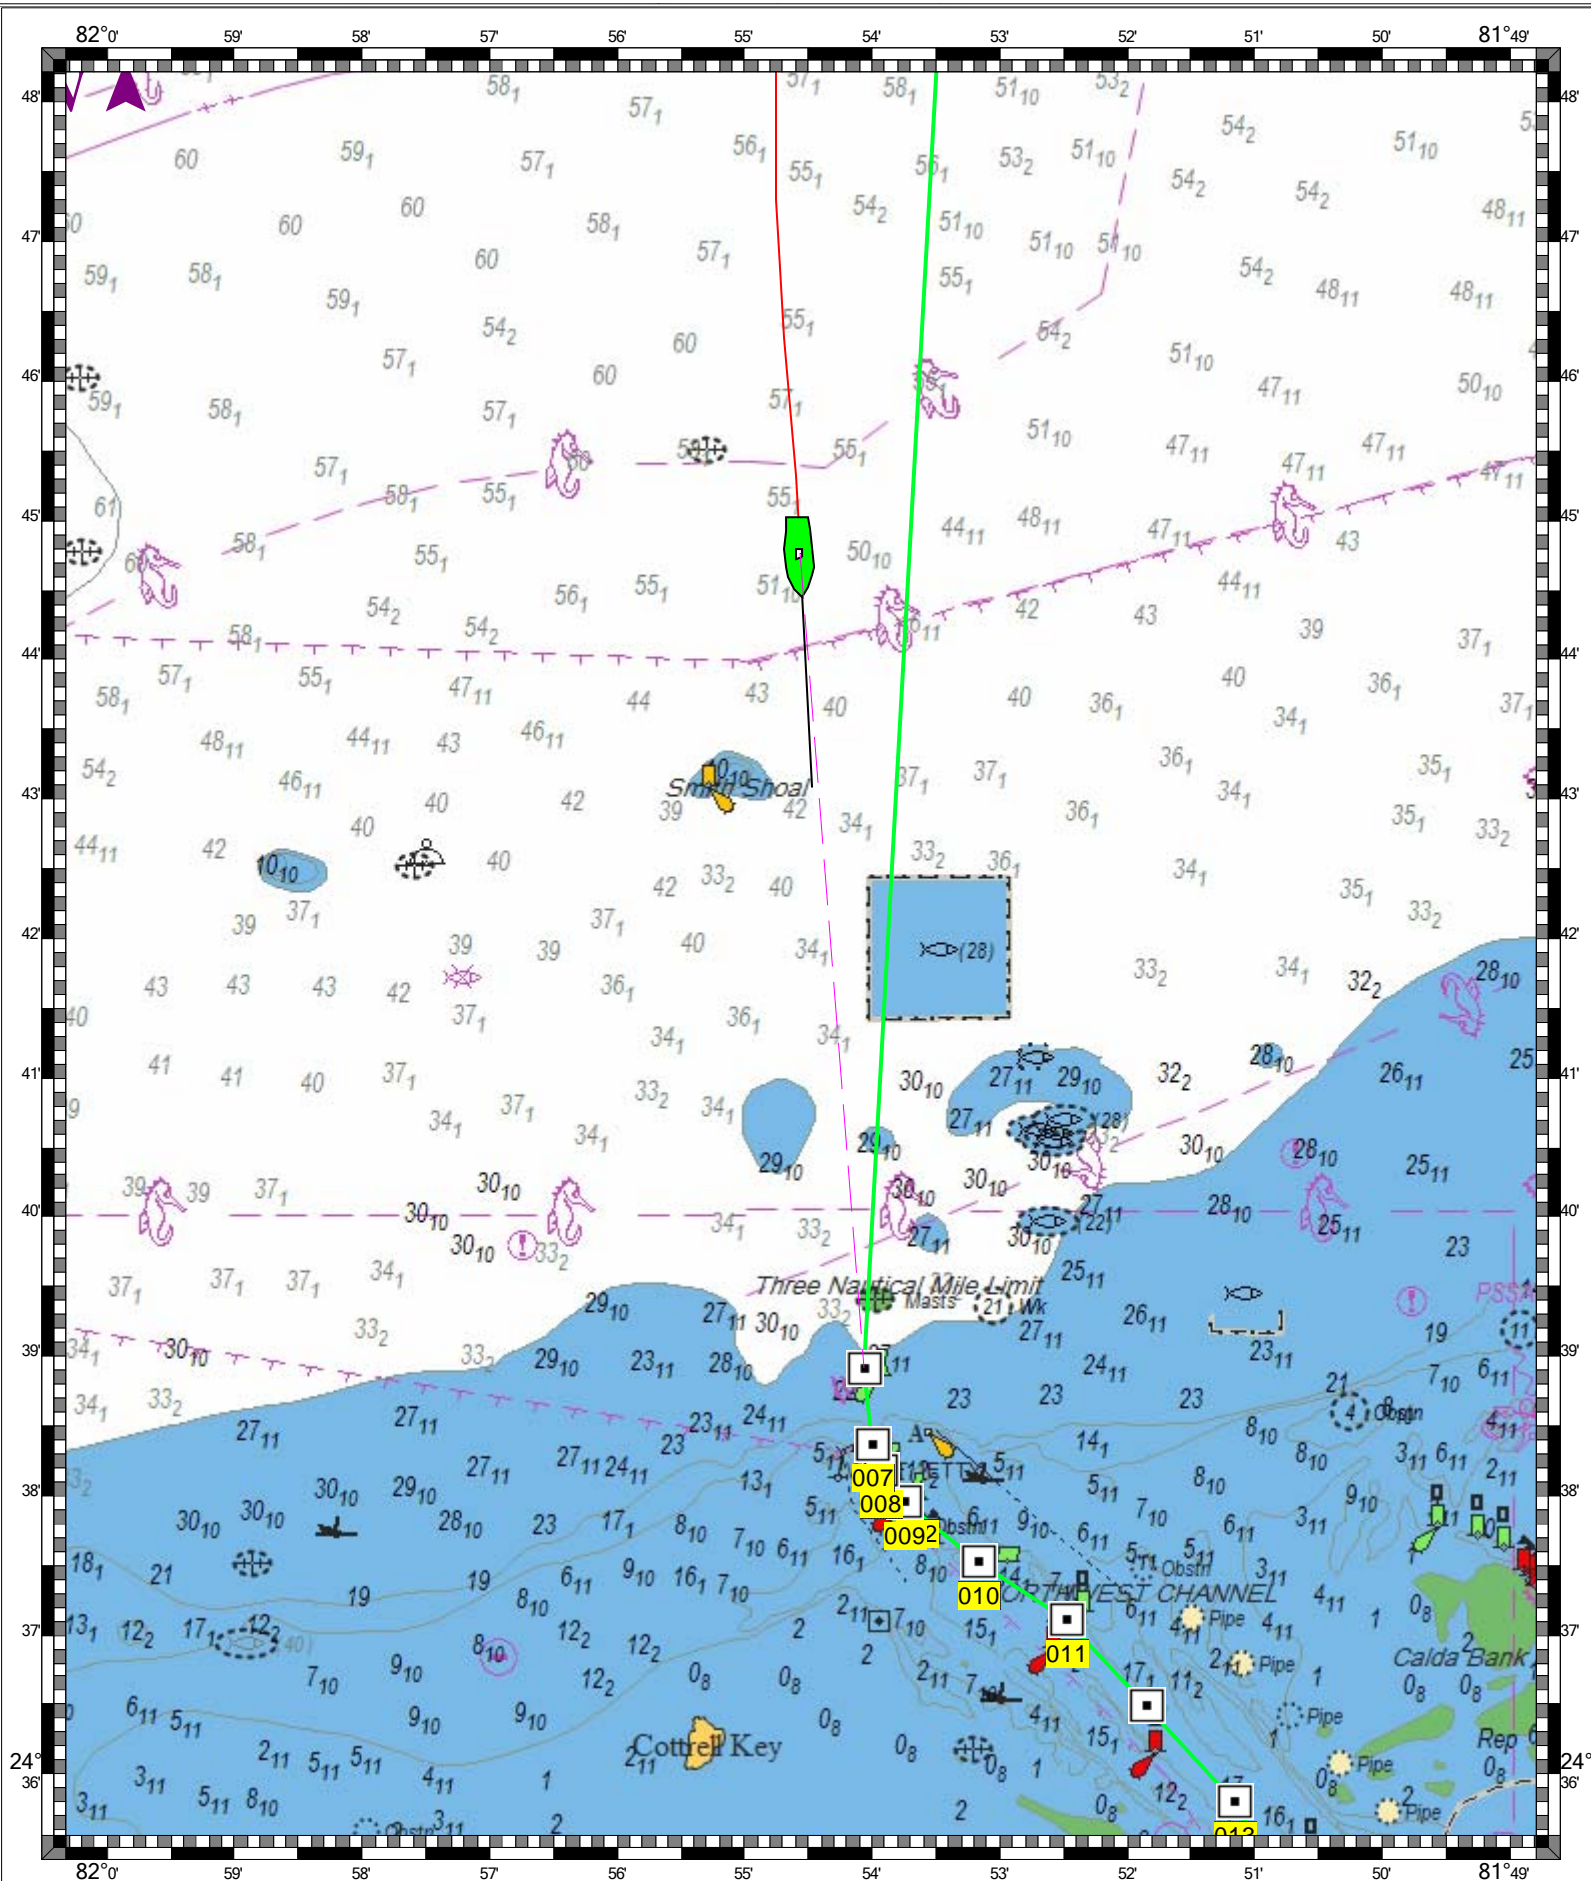

SAND KEY TO REBECCA SHOAL - 1 : 100,000
(MAX Pro World Charts - vector format) Chart #11439 - Depth Units: Feet

DO NOT USE FOR NAVIGATION
SOME NAVIGATION AIDS MAY NOT BE SHOWN

KEY WEST TO THE MISSISSIPPI RIVER - 1 : 800,000
(MAX Pro World Charts - vector format) Chart #11006 - Depth Units: Feet

DO NOT USE FOR NAVIGATION
SOME NAVIGATION AIDS MAY NOT BE SHOWN