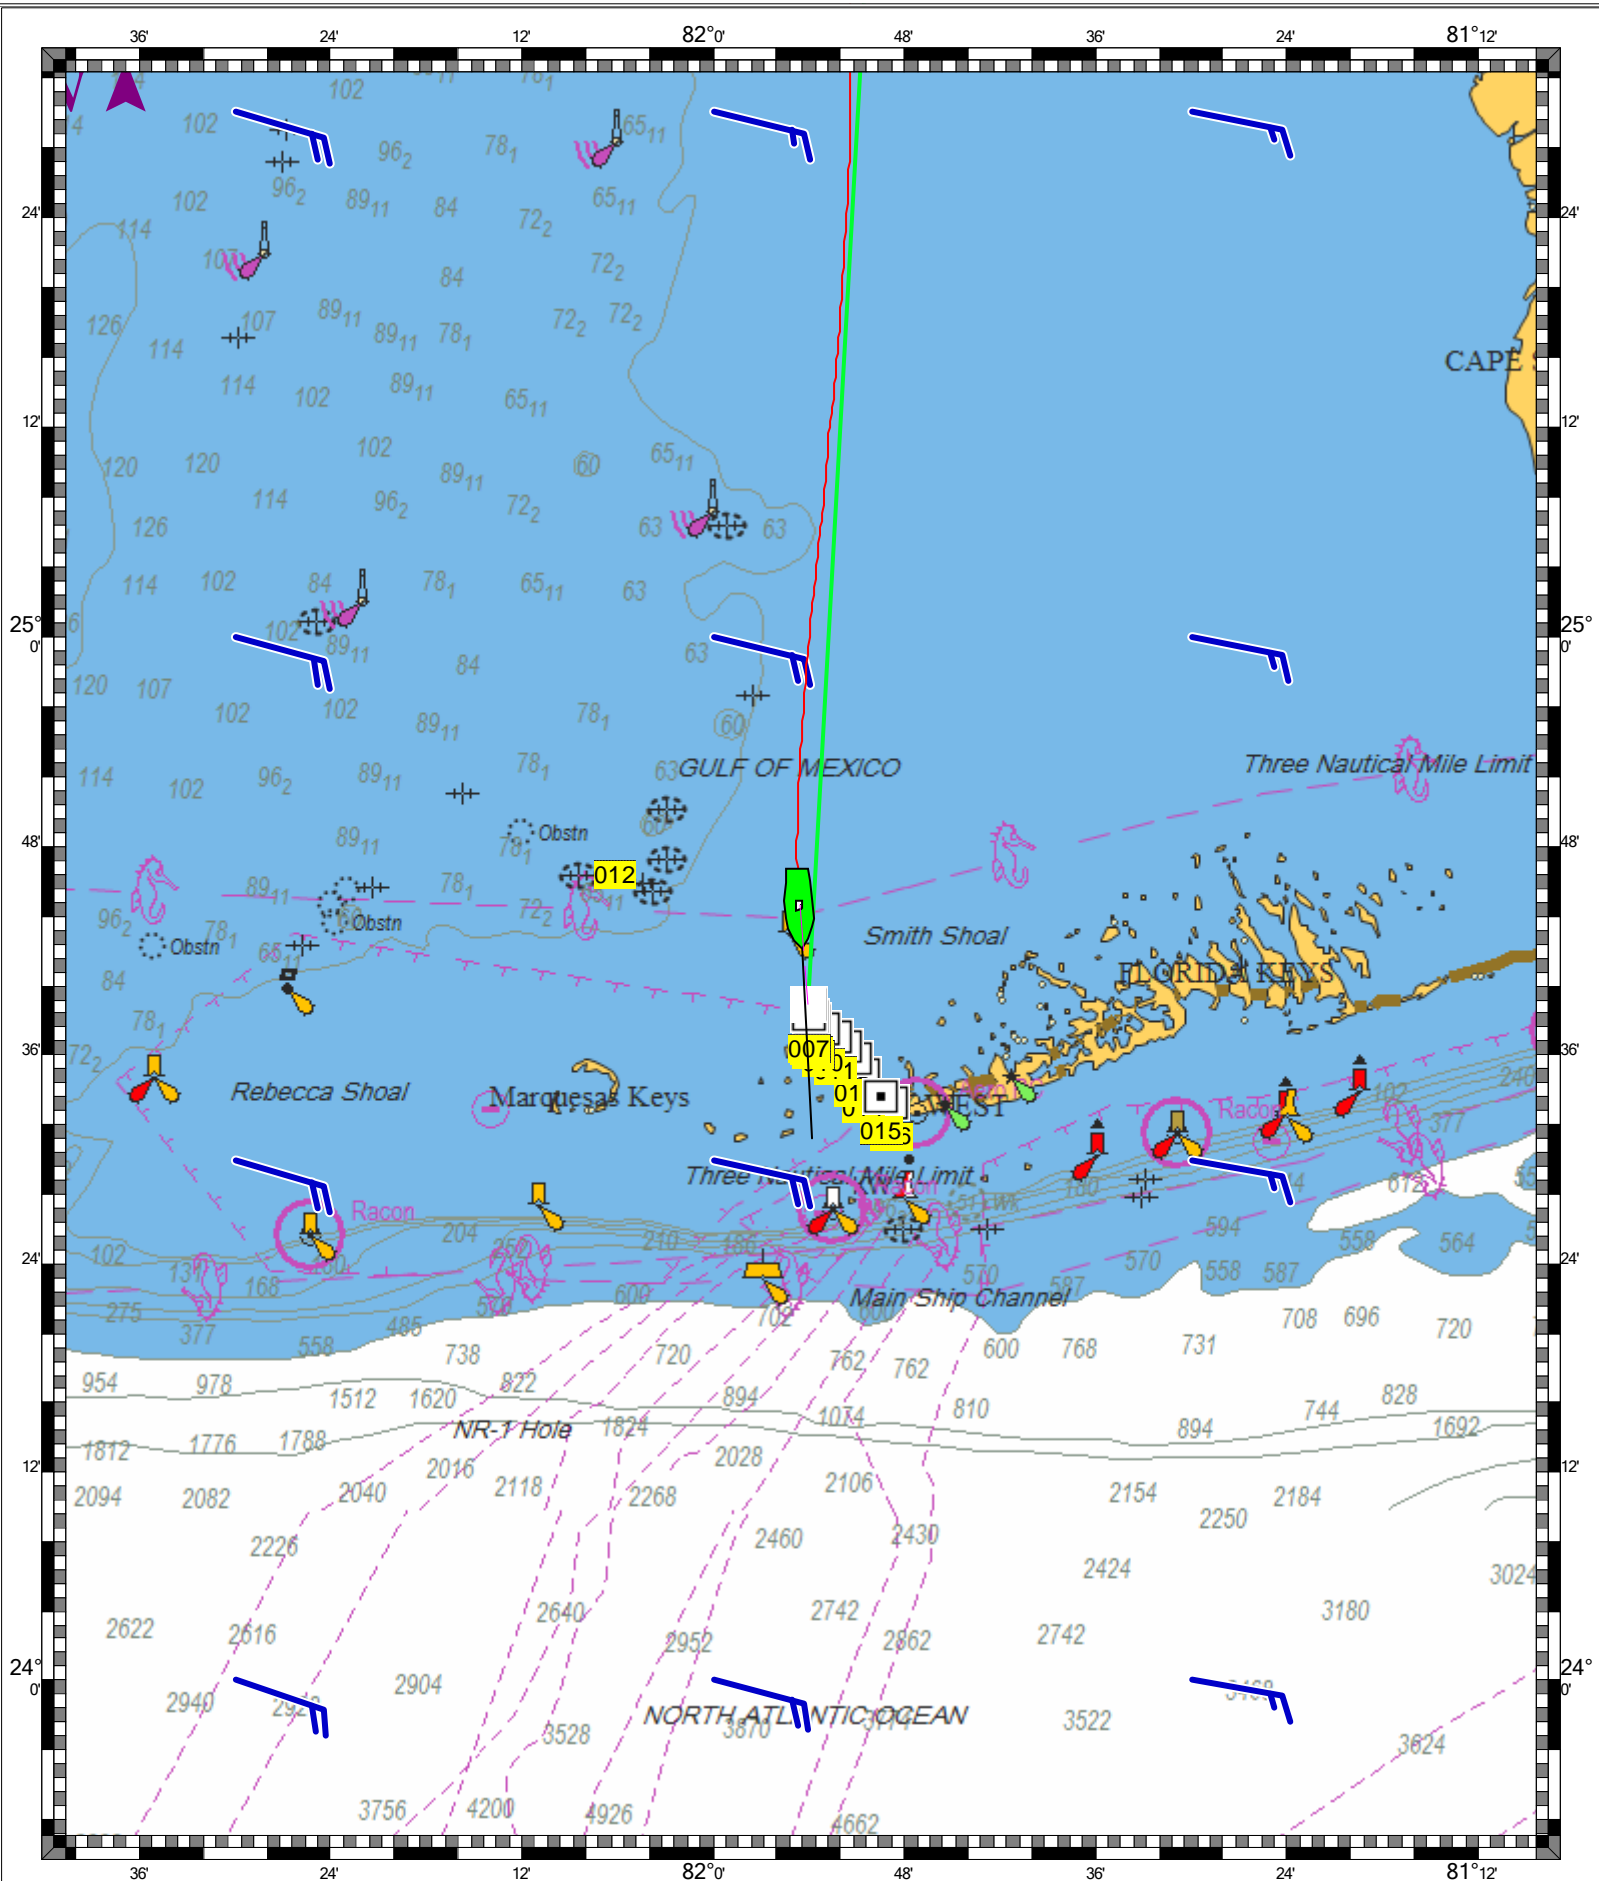

SAND KEY TO REBECCA SHOAL - 1 : 100,000
(MAX Pro World Charts - vector format) Chart #11439 - Depth Units: Feet

DO NOT USE FOR NAVIGATION
SOME NAVIGATION AIDS MAY NOT BE SHOWN

KEY WEST TO THE MISSISSIPPI RIVER - 1 : 800,000
(MAX Pro World Charts - vector format) Chart #11006 - Depth Units: Feet

DO NOT USE FOR NAVIGATION
SOME NAVIGATION AIDS MAY NOT BE SHOWN