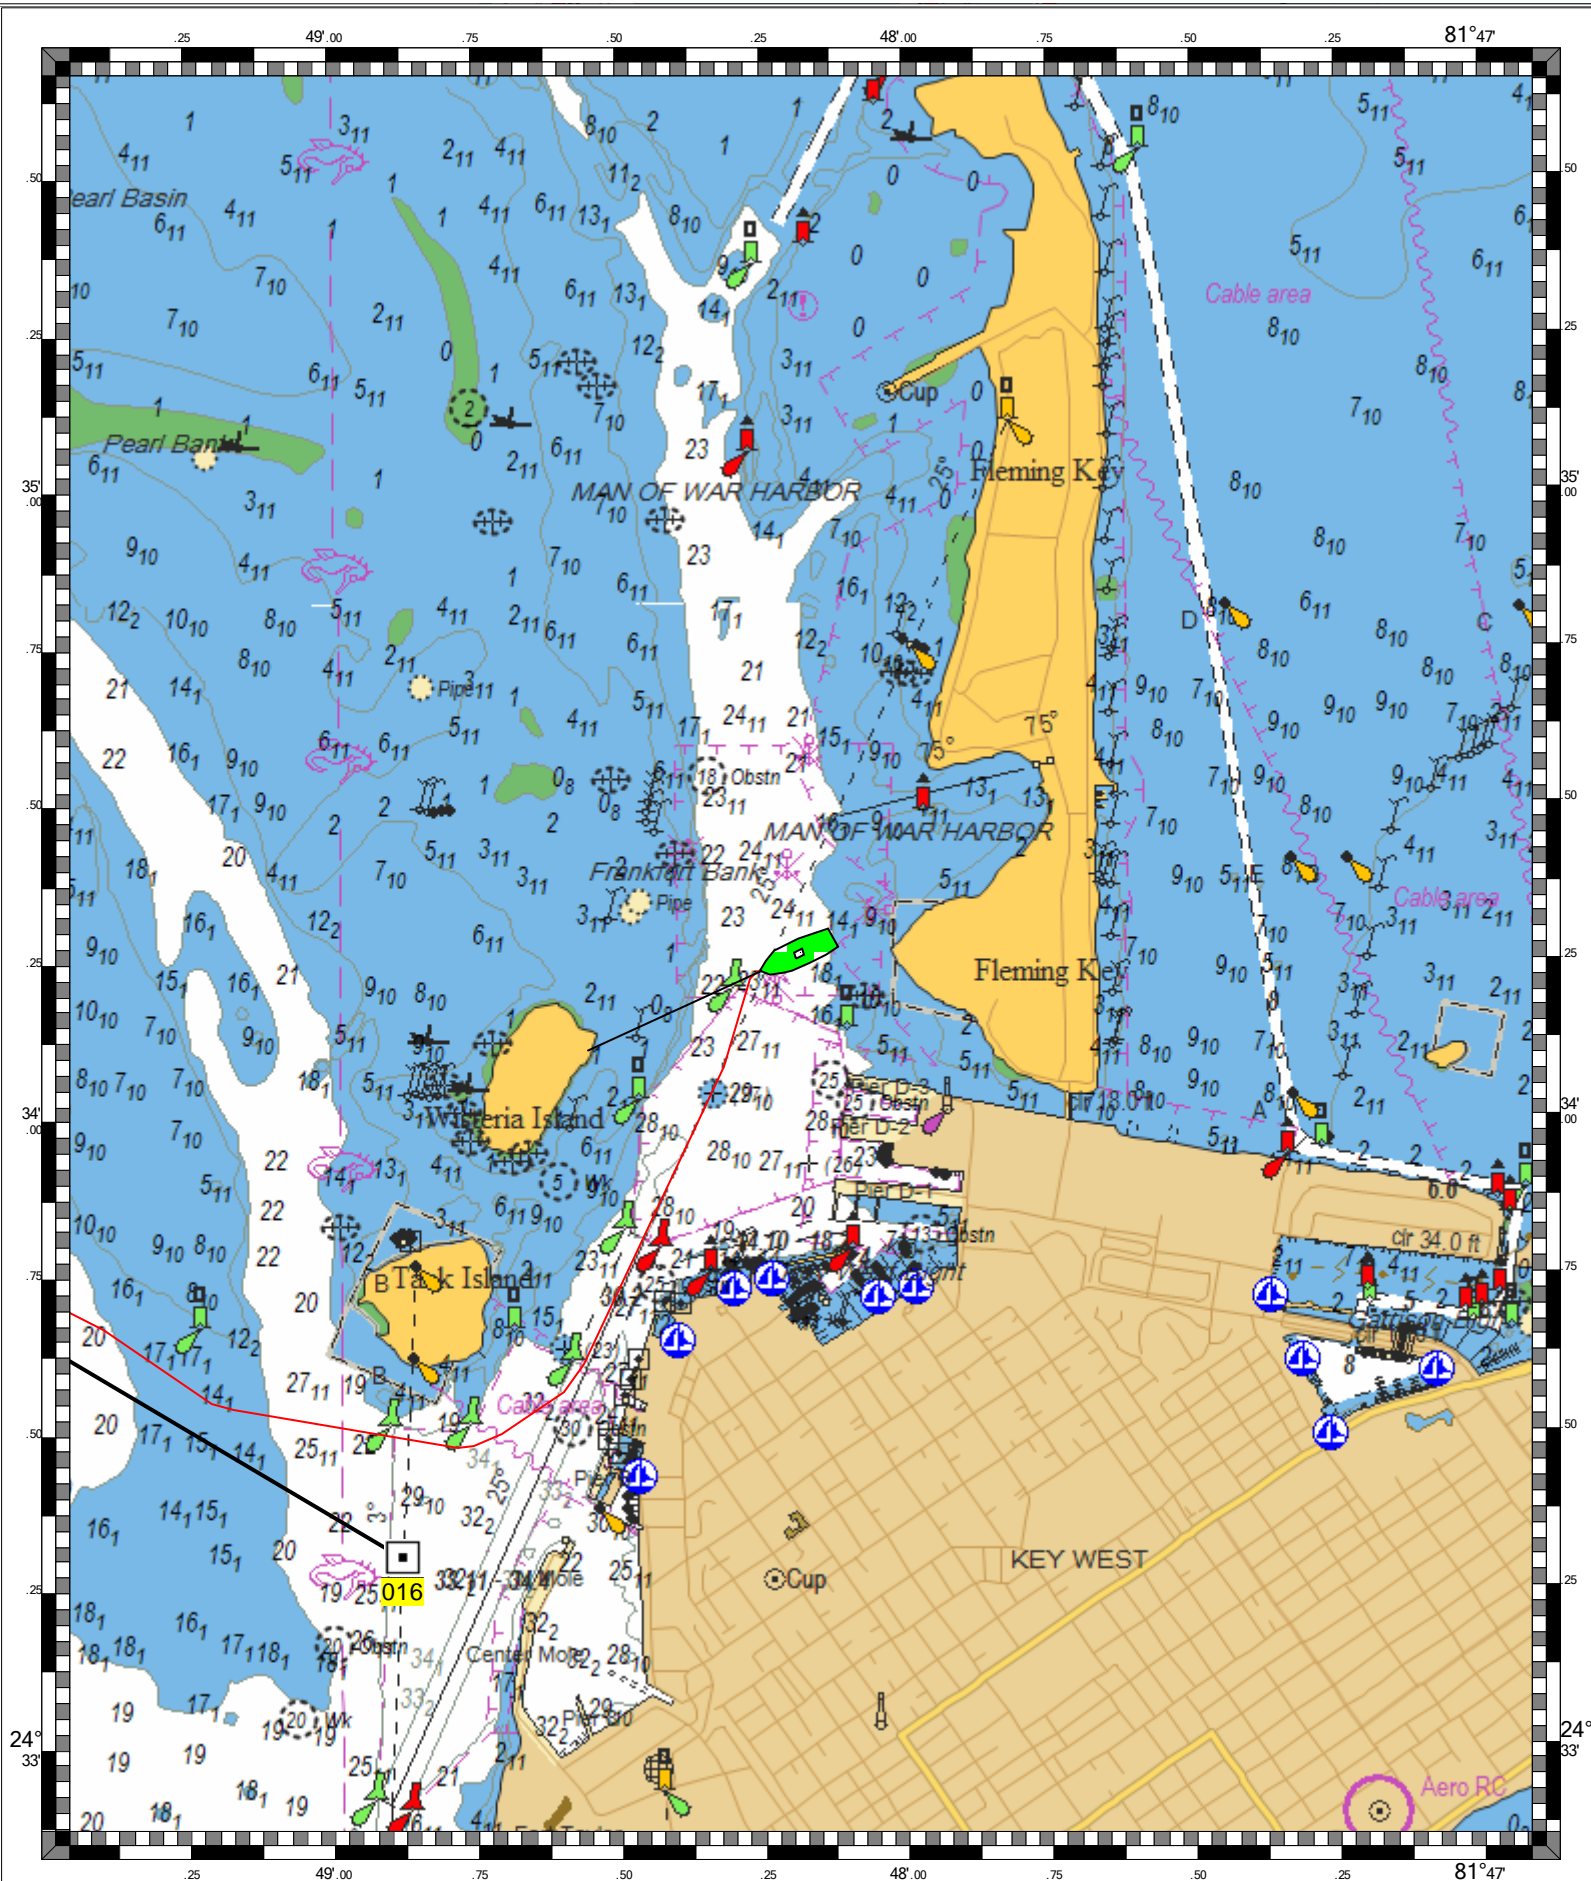

KEY WEST HARBOR - 1 : 22,200
(MAX Pro World Charts - vector format) Chart #11447 - Depth Units: Feet

KEY WEST TO THE MISSISSIPPI RIVER - 1 : 711,000
(MAX Pro World Charts - vector format) Chart #11006 - Depth Units: Feet

DO NOT USE FOR NAVIGATION
SOME NAVIGATION AIDS MAY NOT BE SHOWN