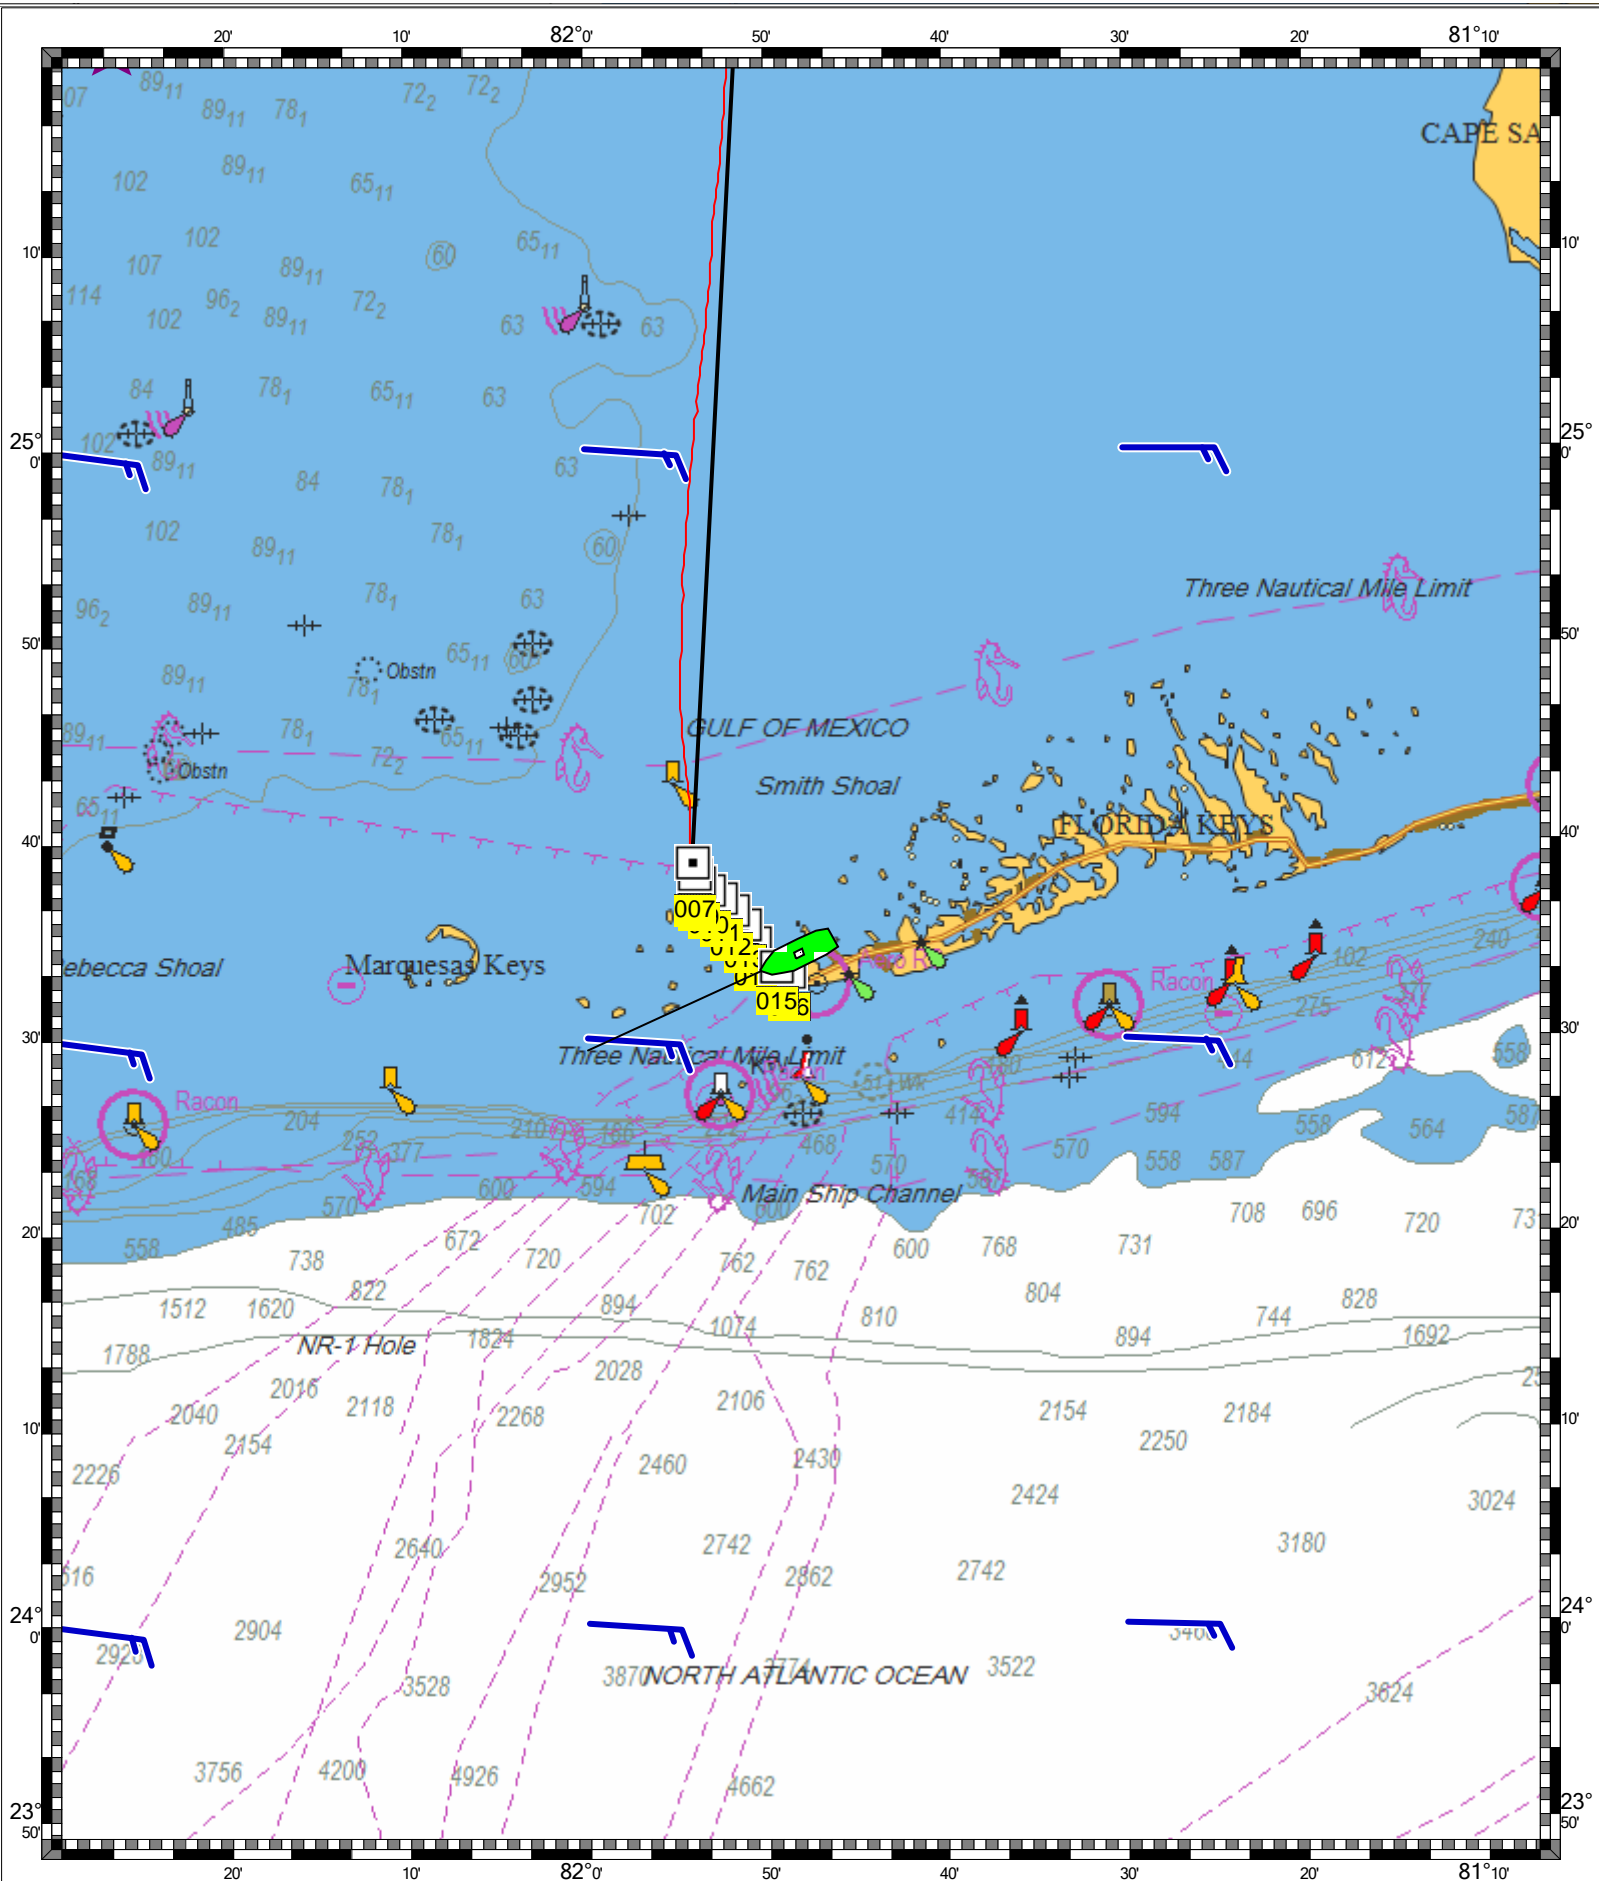

KEY WEST HARBOR - 1 : 22,200
(MAX Pro World Charts - vector format) Chart #11447 - Depth Units: Feet

KEY WEST TO THE MISSISSIPPI RIVER - 1 : 711,000
(MAX Pro World Charts - vector format) Chart #11006 - Depth Units: Feet

DO NOT USE FOR NAVIGATION
SOME NAVIGATION AIDS MAY NOT BE SHOWN