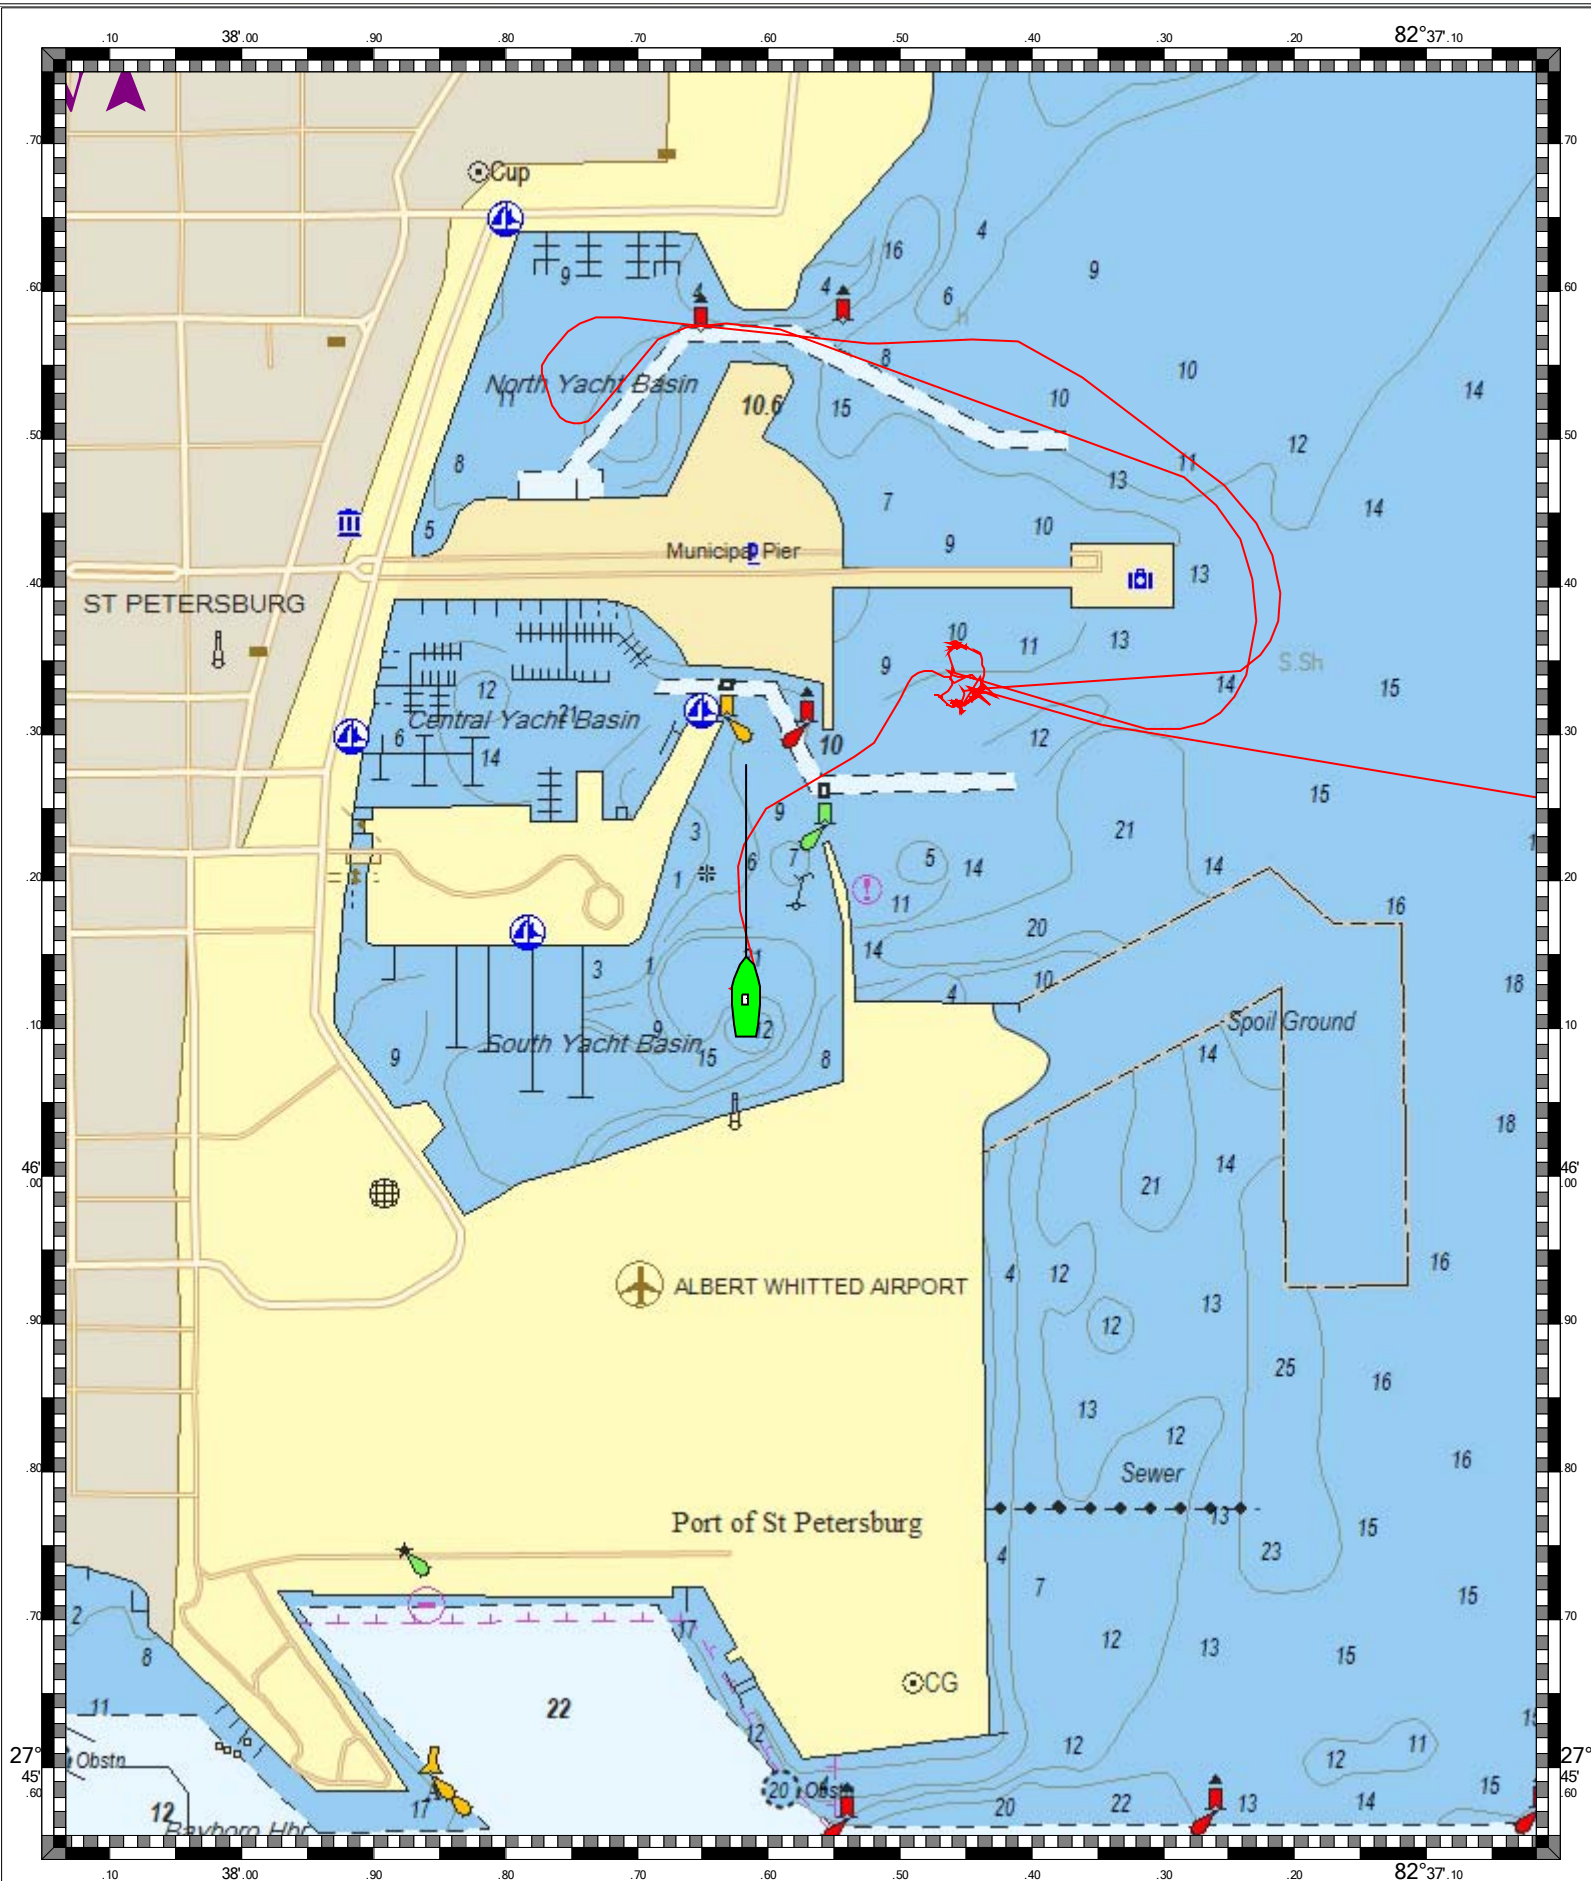

TAMPA BAY NORTHERN SECTION - ST PETERSBURG INSET - 1 : 9,440
(MAX Pro World Charts - vector format) Chart #11416C - Depth Units: Feet

MAX Pro World Chart - 1 : 2,420,000
(MAX Pro World Charts - vector format) Chart #MAX Pro - Depth Units: Feet