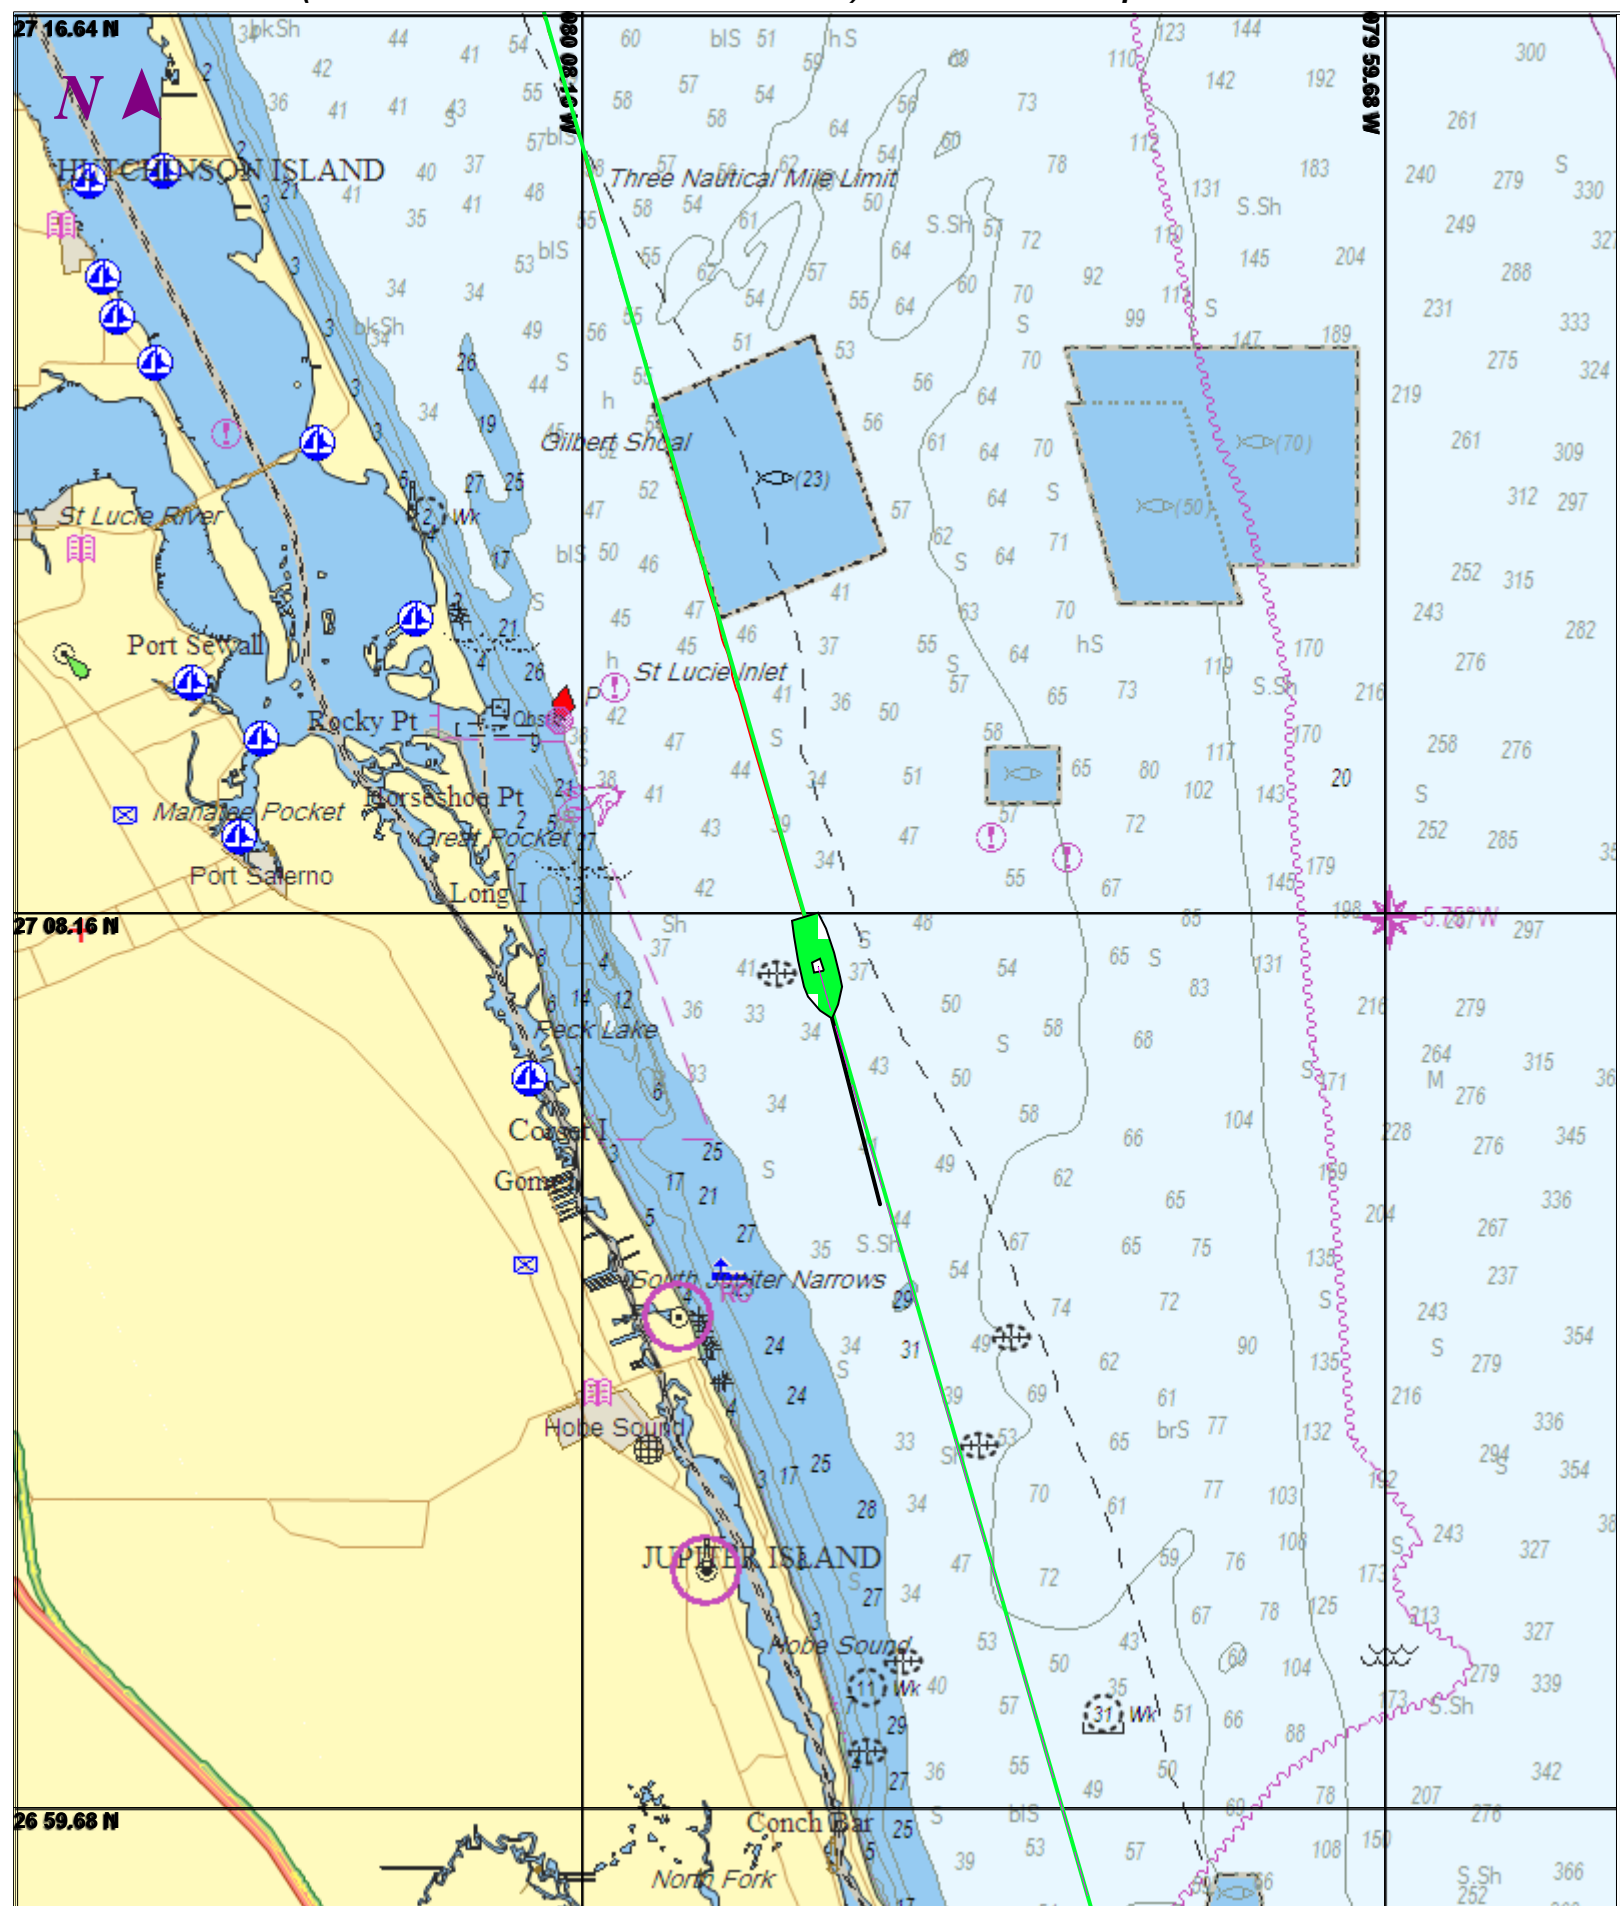

**BETHEL SHOAL TO JUPITER INLET - 1 : 132,000**  
**(MAX Pro World Charts - vector format) Chart #11474 - Depth Units: Feet**

DO NOT USE FOR NAVIGATION  
SOME NAVIGATION AIDS MAY NOT BE SHOWN

MAX Pro World Chart - 1 : 2,110,000  
(MAX Pro World Charts - vector format) Chart #MAX Pro - Depth Units: Feet

DO NOT USE FOR NAVIGATION  
SOME NAVIGATION AIDS MAY NOT BE SHOWN