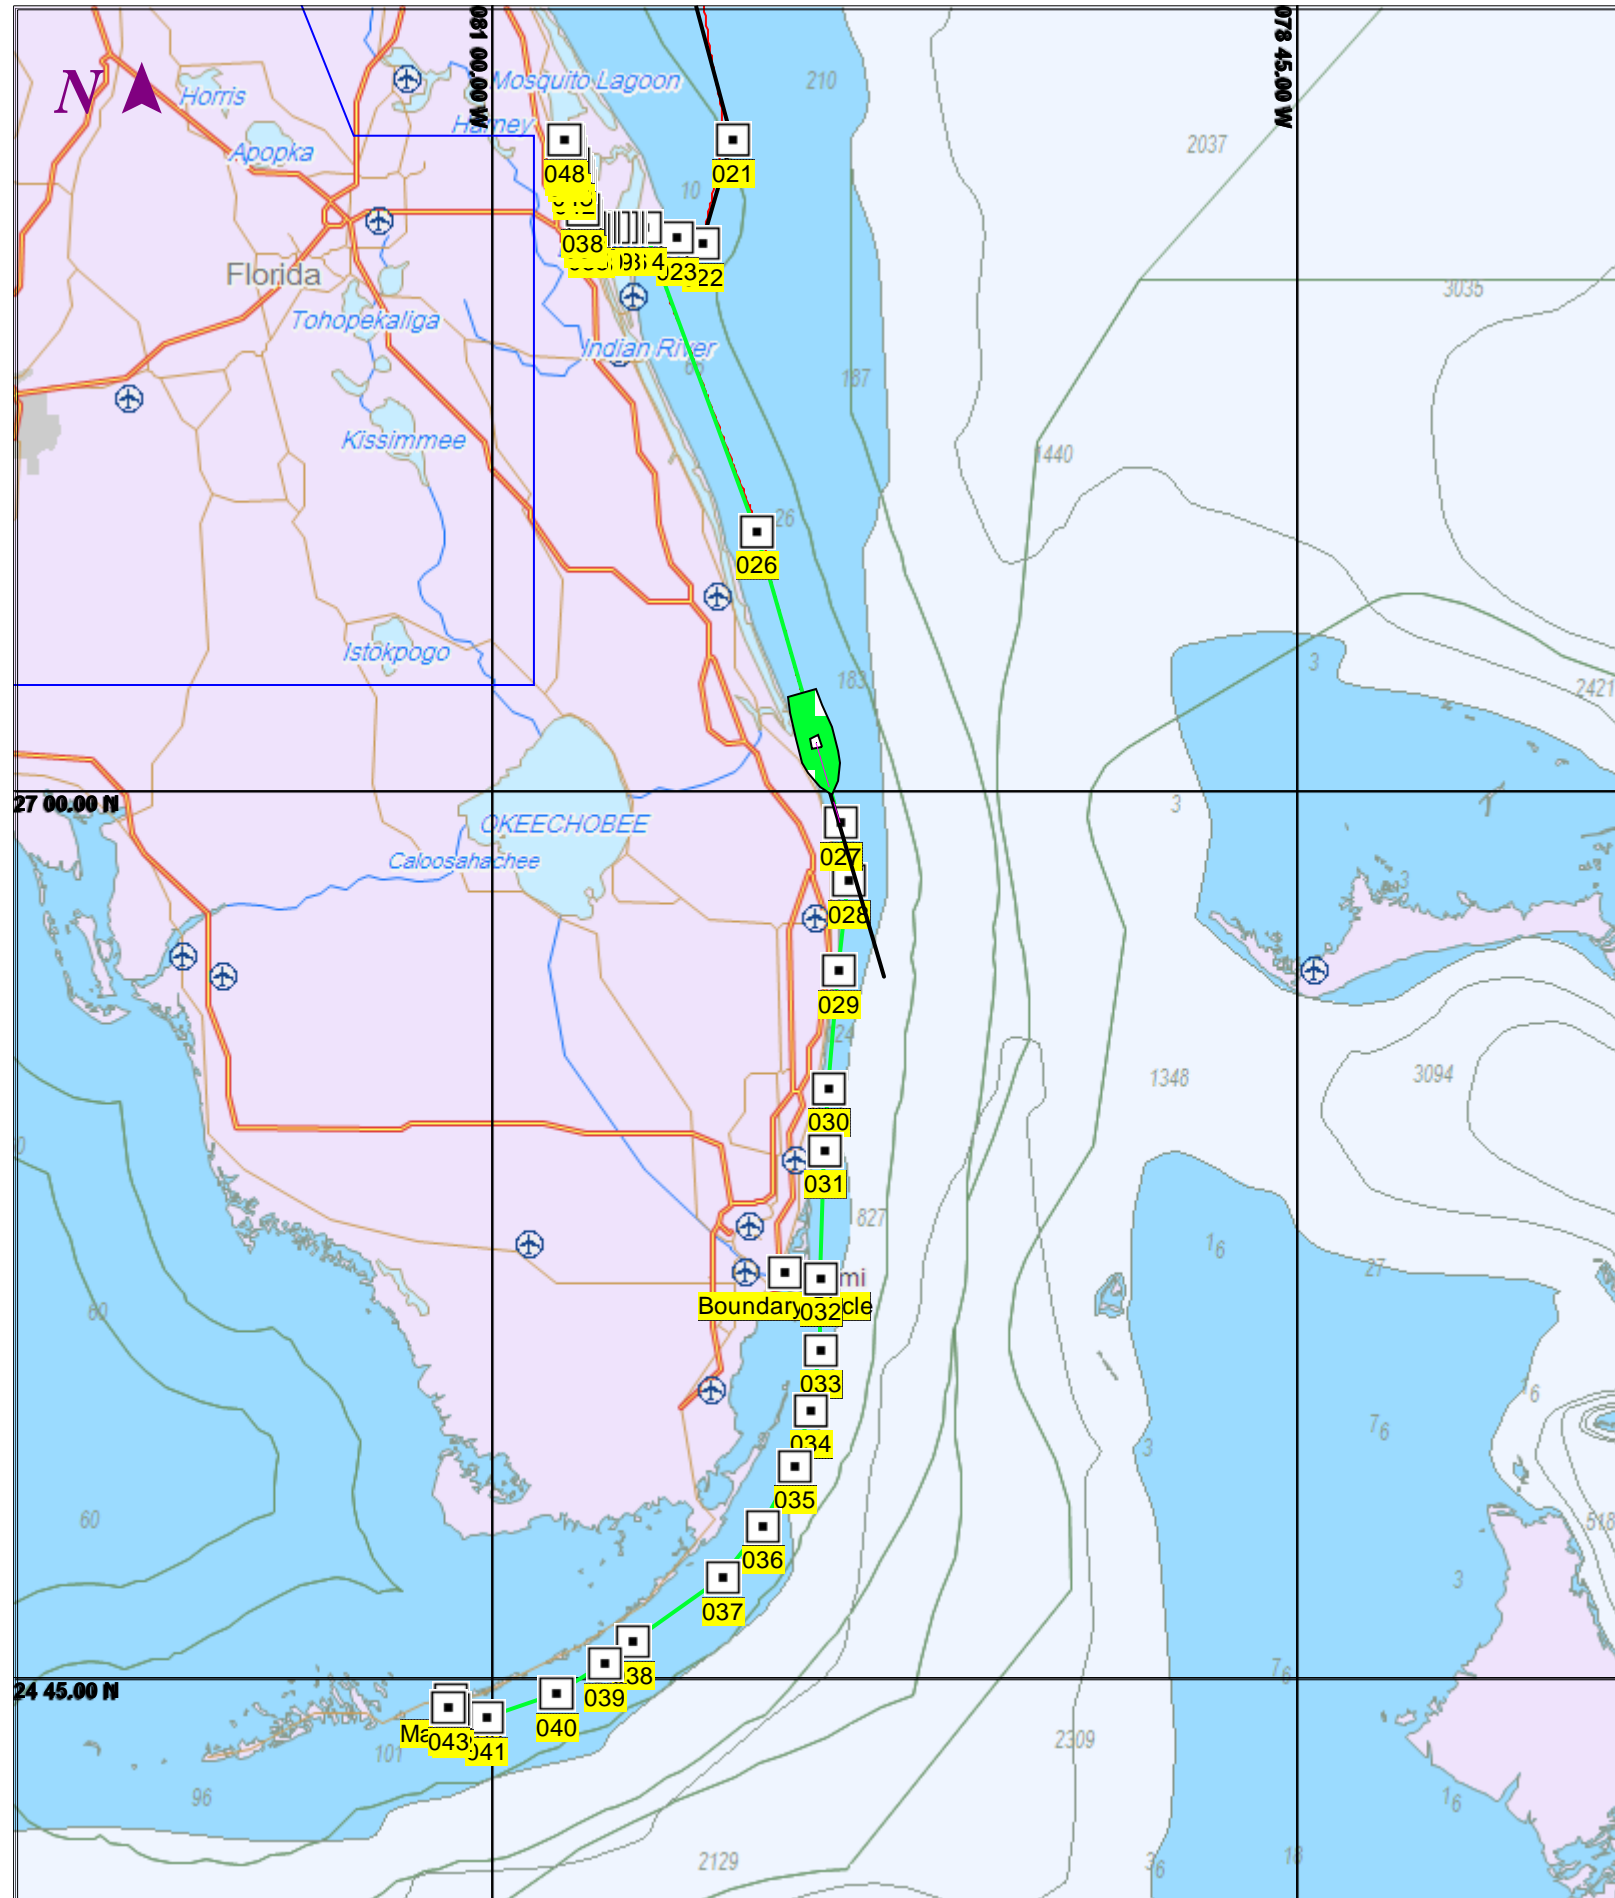

**BETHEL SHOAL TO JUPITER INLET - 1 : 132,000**  
**(MAX Pro World Charts - vector format) Chart #11474 - Depth Units: Feet**

DO NOT USE FOR NAVIGATION  
SOME NAVIGATION AIDS MAY NOT BE SHOWN

MAX Pro World Chart - 1 : 2,110,000  
(MAX Pro World Charts - vector format) Chart #MAX Pro - Depth Units: Feet

DO NOT USE FOR NAVIGATION  
SOME NAVIGATION AIDS MAY NOT BE SHOWN