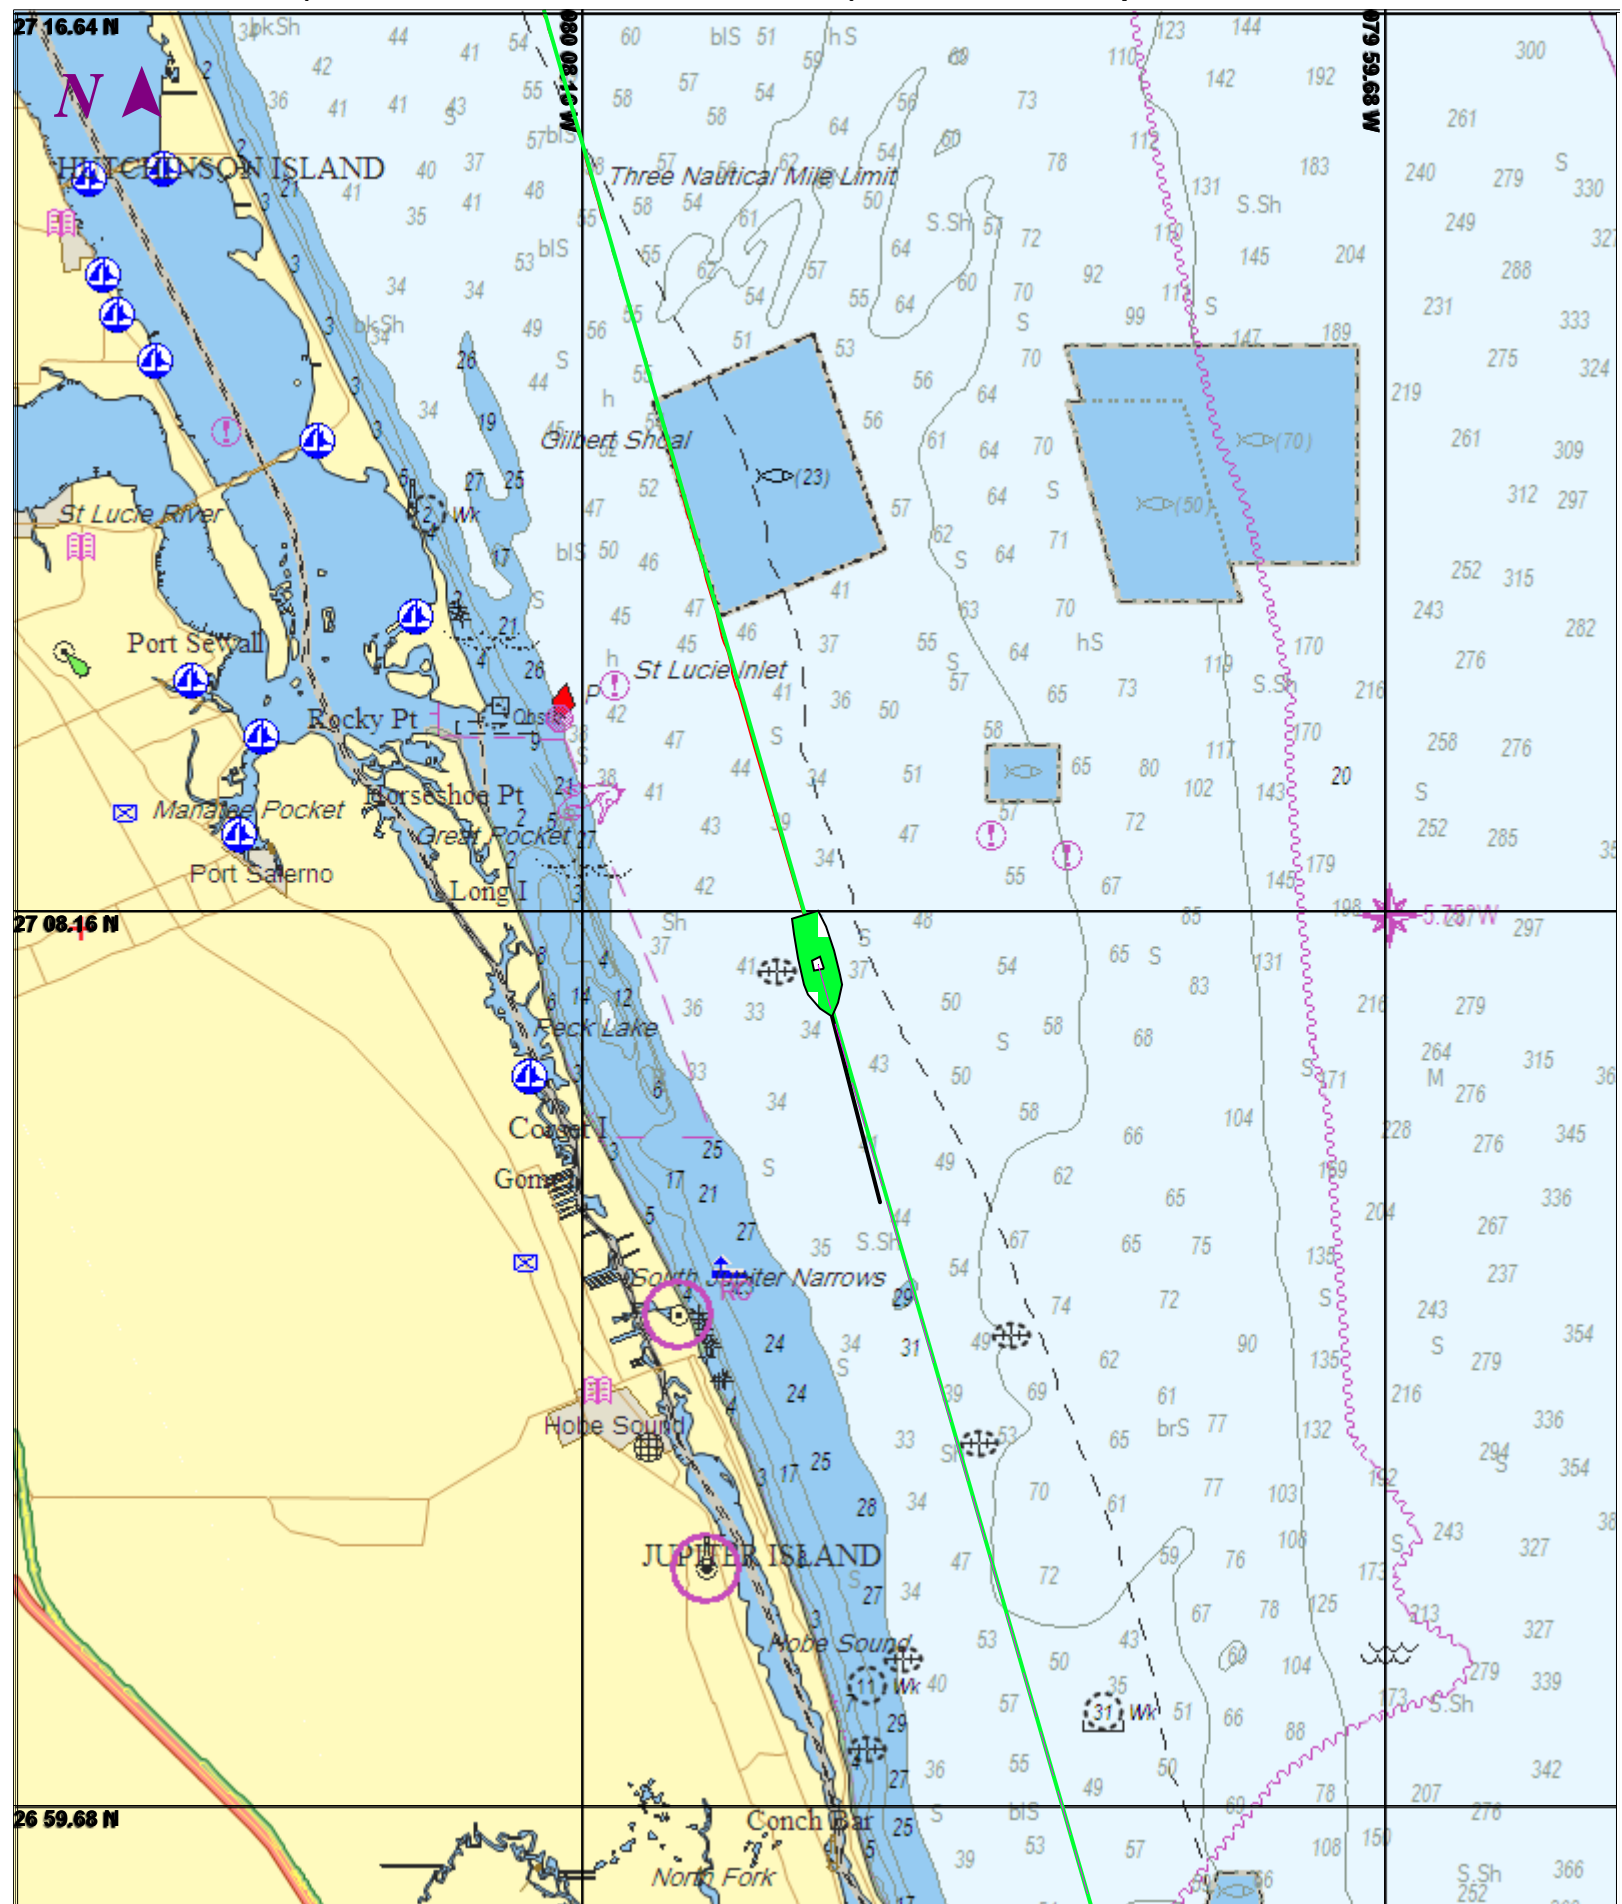

**BETHEL SHOAL TO JUPITER INLET - 1 : 132,000**  
**(MAX Pro World Charts - vector format) Chart #11474 - Depth Units: Feet**

DO NOT USE FOR NAVIGATION  
SOME NAVIGATION AIDS MAY NOT BE SHOWN

MAX Pro World Chart - 1 : 2,110,000  
(MAX Pro World Charts - vector format) Chart #MAX Pro - Depth Units: Feet

DO NOT USE FOR NAVIGATION  
SOME NAVIGATION AIDS MAY NOT BE SHOWN