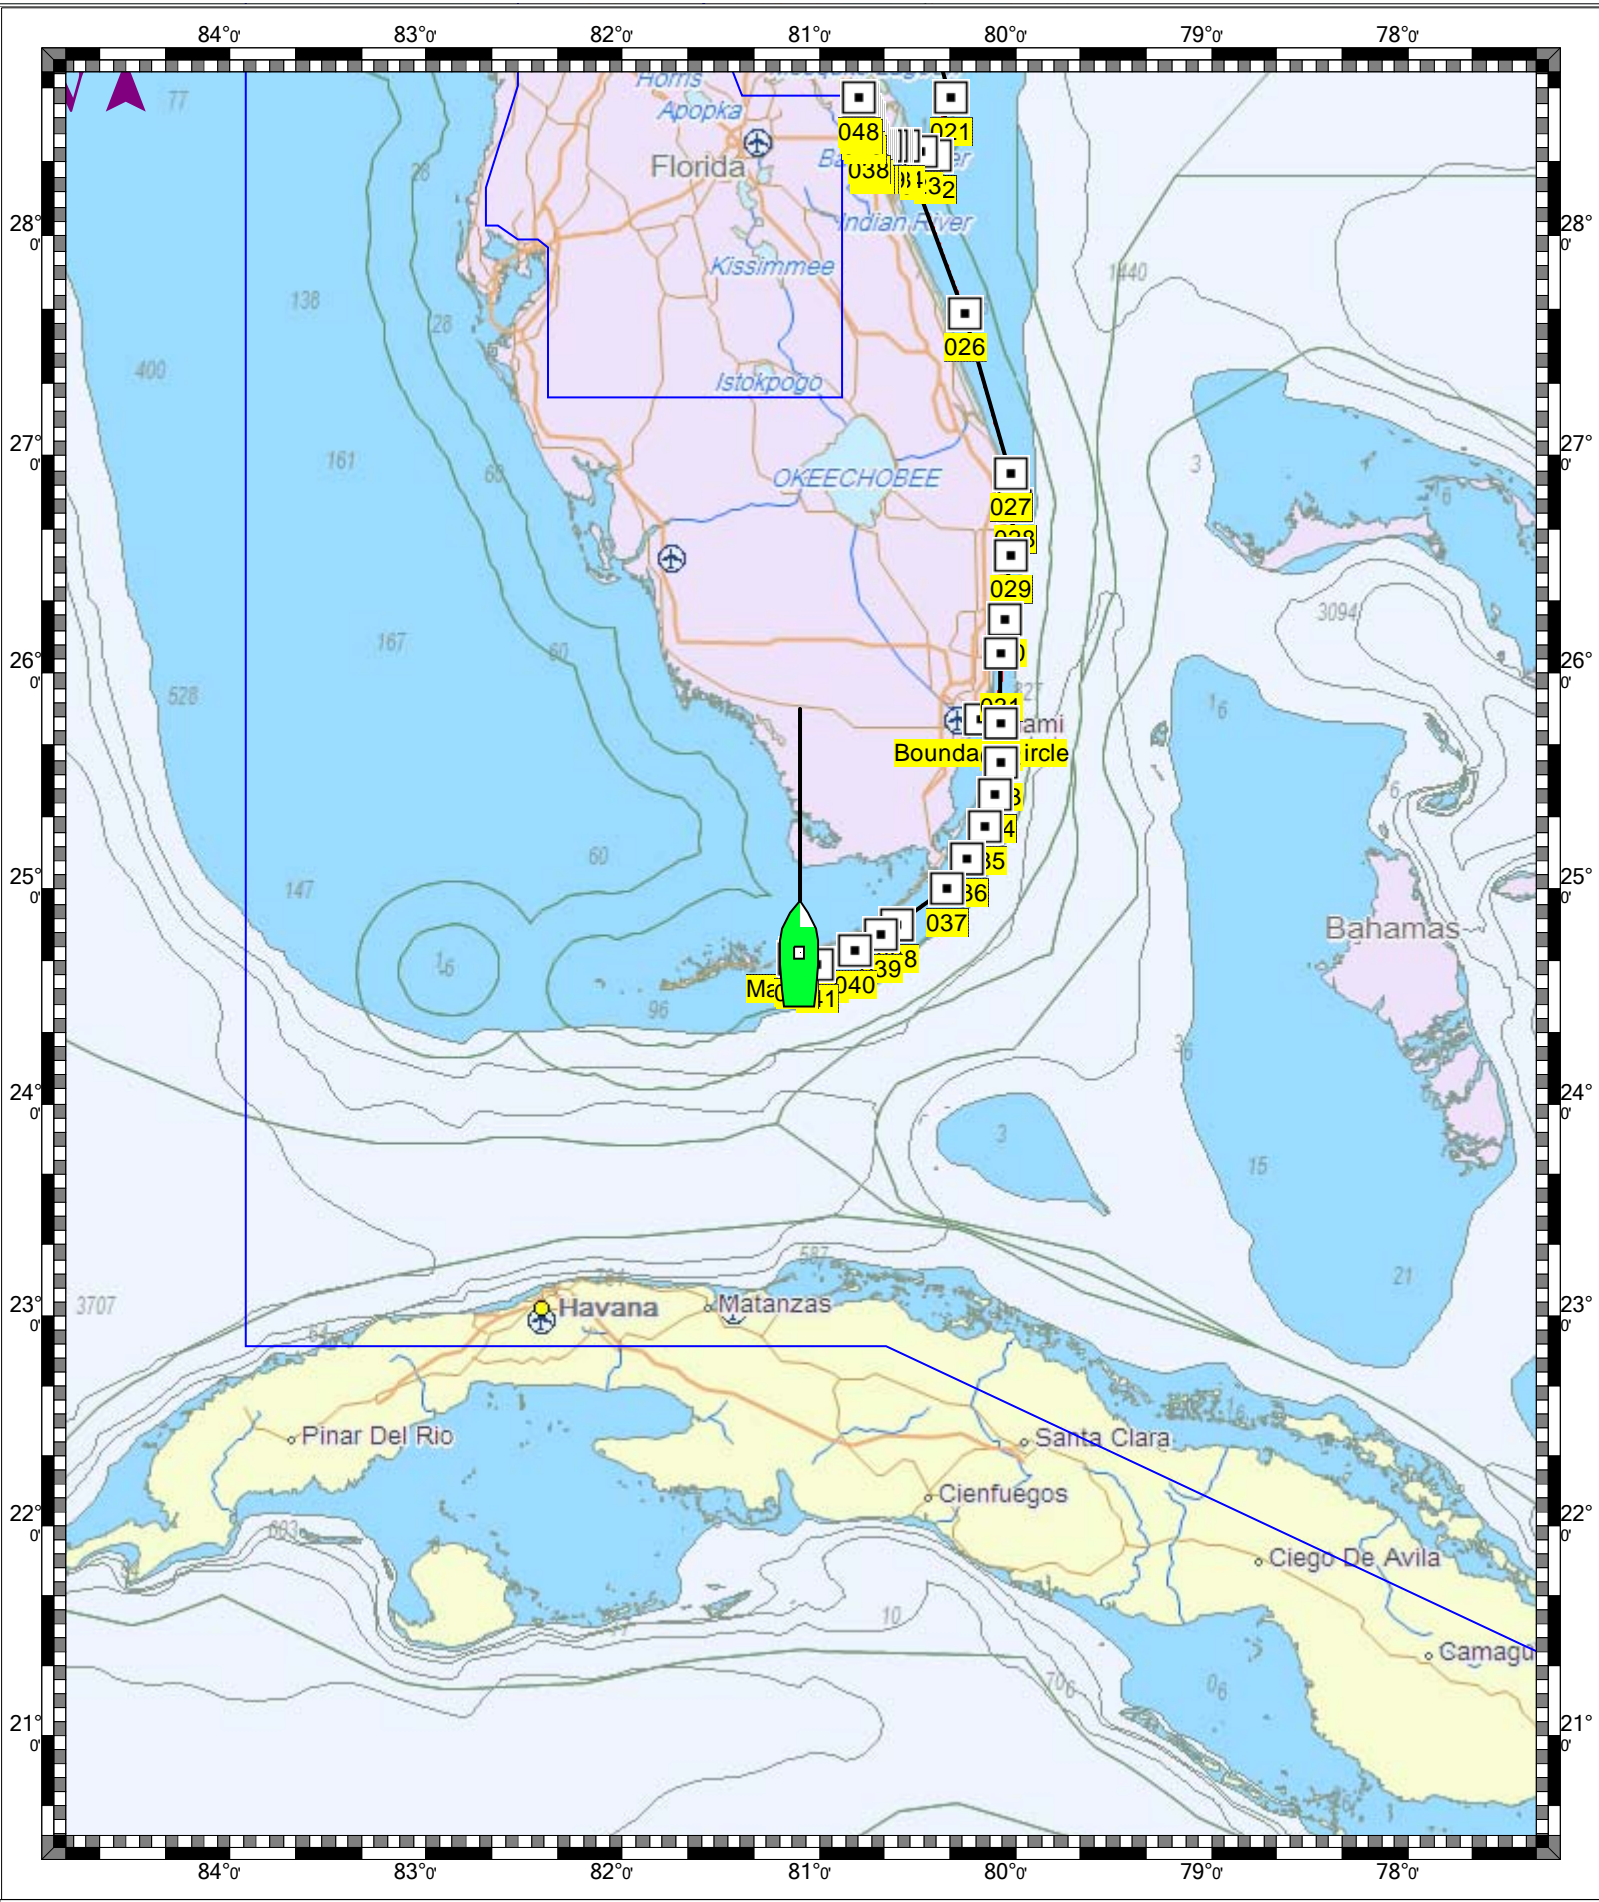

**ICW: GRASSY KEY TO BAHIA HONDA KEY - 1 : 30,500**  
**(MAX Pro World Charts - vector format) Chart #11453 - Depth Units: Feet**

DO NOT USE FOR NAVIGATION  
SOME NAVIGATION AIDS MAY NOT BE SHOWN

**MAX Pro World Chart - 1 : 3,900,000**  
**(MAX Pro World Charts - vector format) Chart #MAX Pro - Depth Units: Feet**

DO NOT USE FOR NAVIGATION  
SOME NAVIGATION AIDS MAY NOT BE SHOWN