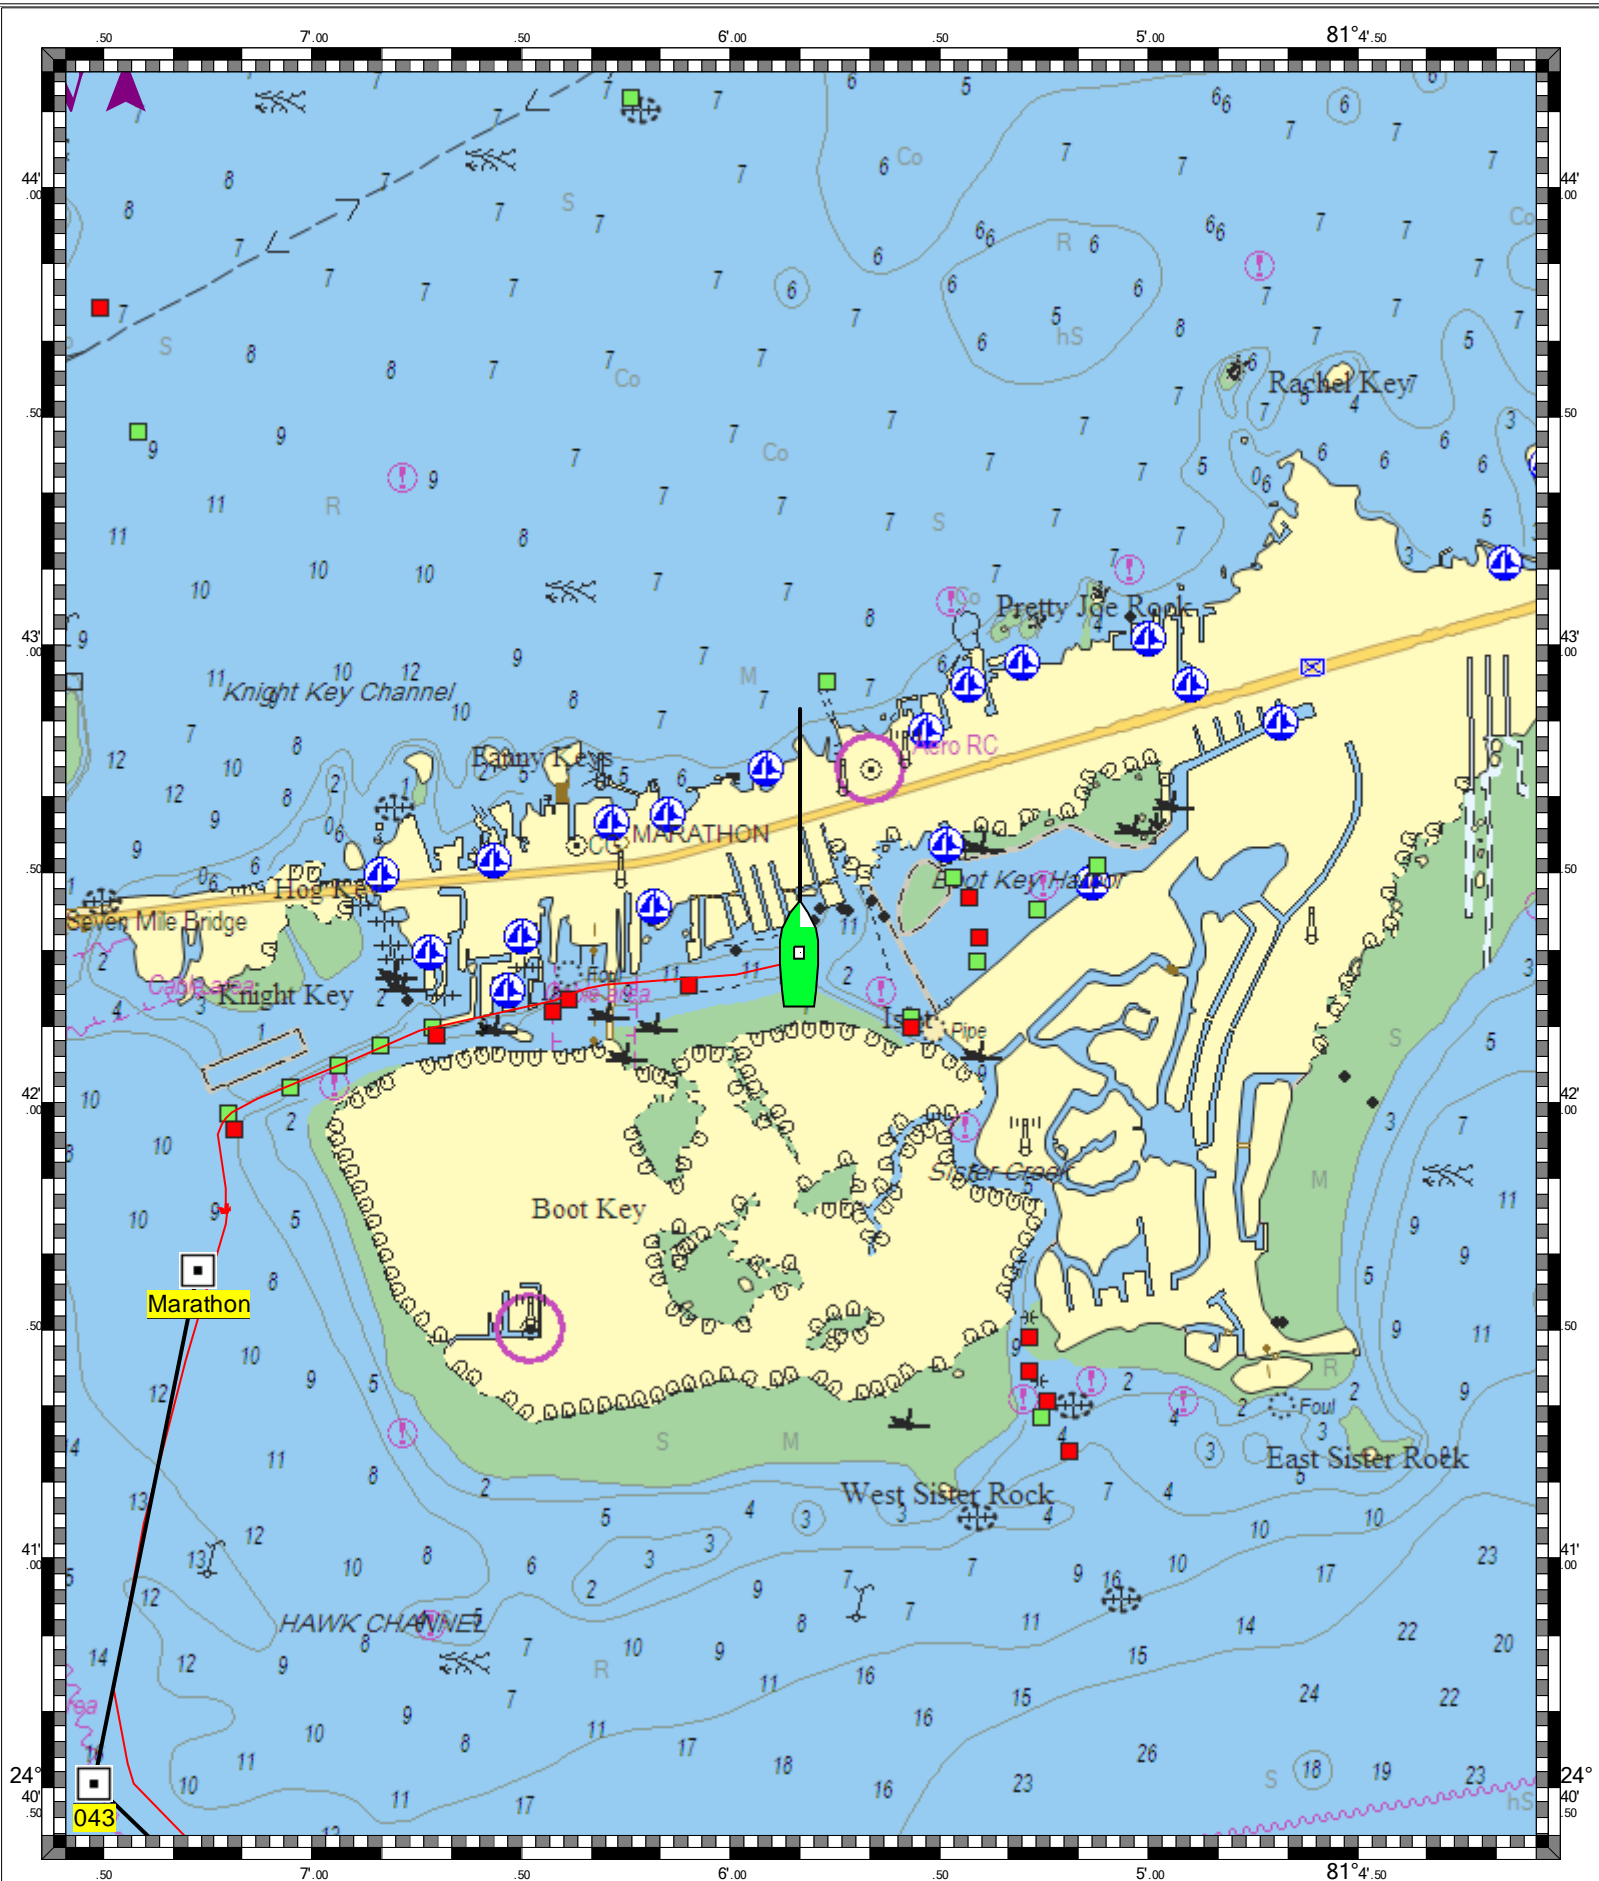

**ICW: GRASSY KEY TO BAHIA HONDA KEY - 1 : 30,500**  
**(MAX Pro World Charts - vector format) Chart #11453 - Depth Units: Feet**

DO NOT USE FOR NAVIGATION  
SOME NAVIGATION AIDS MAY NOT BE SHOWN

**MAX Pro World Chart - 1 : 3,900,000**  
**(MAX Pro World Charts - vector format) Chart #MAX Pro - Depth Units: Feet**

DO NOT USE FOR NAVIGATION  
SOME NAVIGATION AIDS MAY NOT BE SHOWN