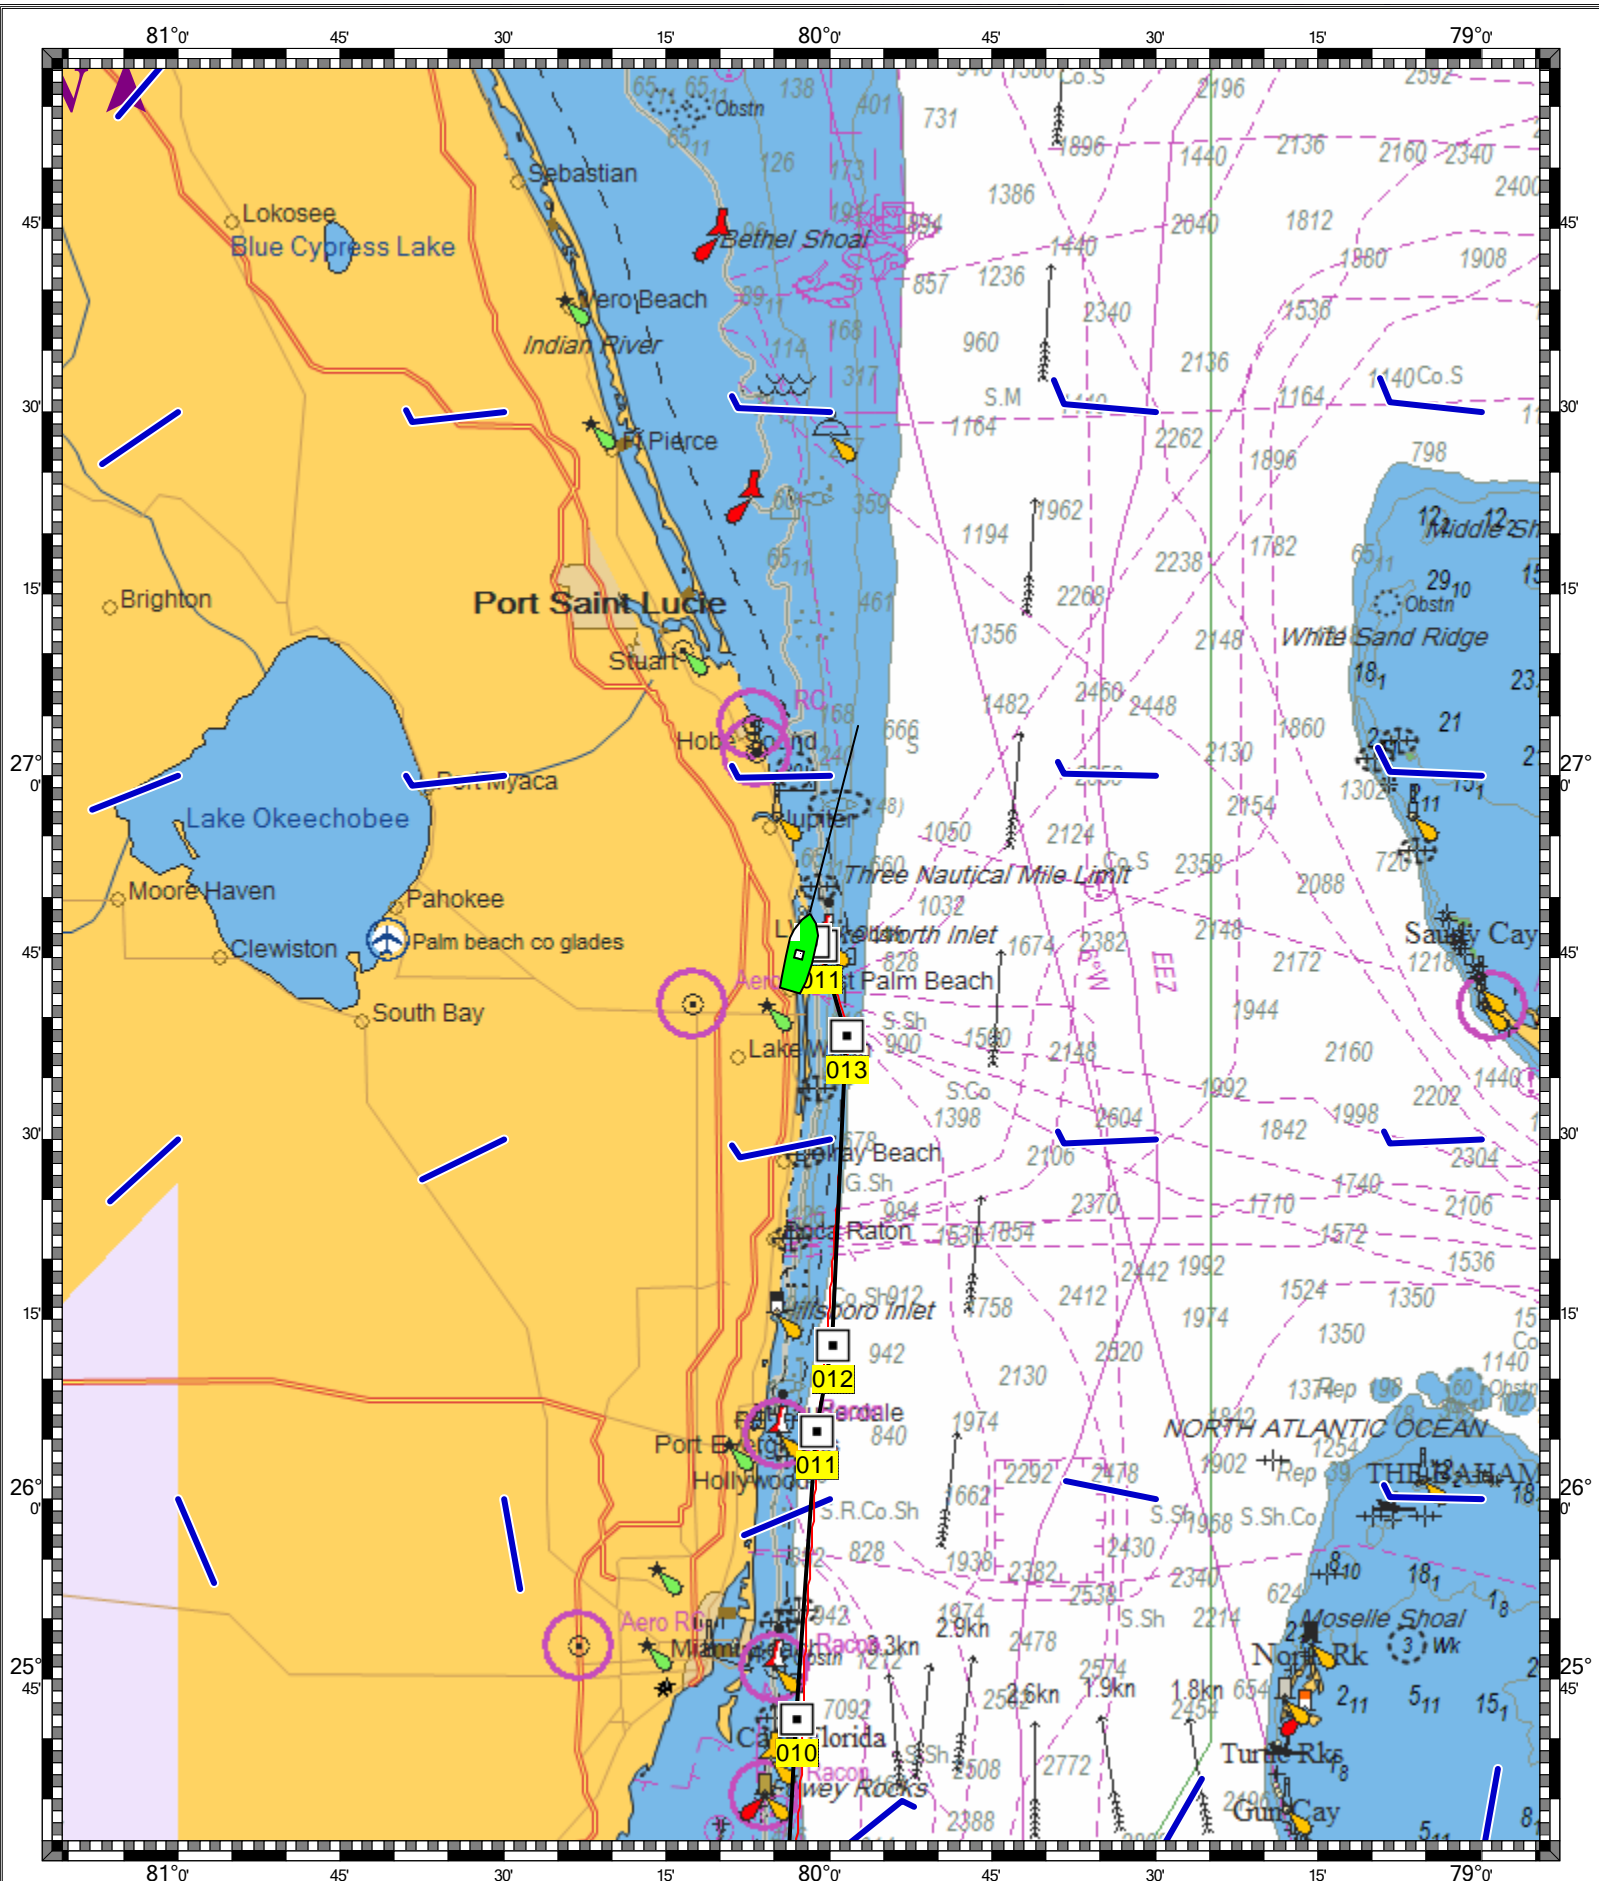

LAKE WORTH INLET INSET 2 - 1 : 9,000
(MAX Pro World Charts - vector format) Chart #11472K - Depth Units: Feet

DO NOT USE FOR NAVIGATION
SOME NAVIGATION AIDS MAY NOT BE SHOWN

STRAITS OF FLORIDA AND APPROACHES - 1 : 1,153,000
(MAX Pro World Charts - vector format) Chart #11013 - Depth Units: Feet

DO NOT USE FOR NAVIGATION
SOME NAVIGATION AIDS MAY NOT BE SHOWN