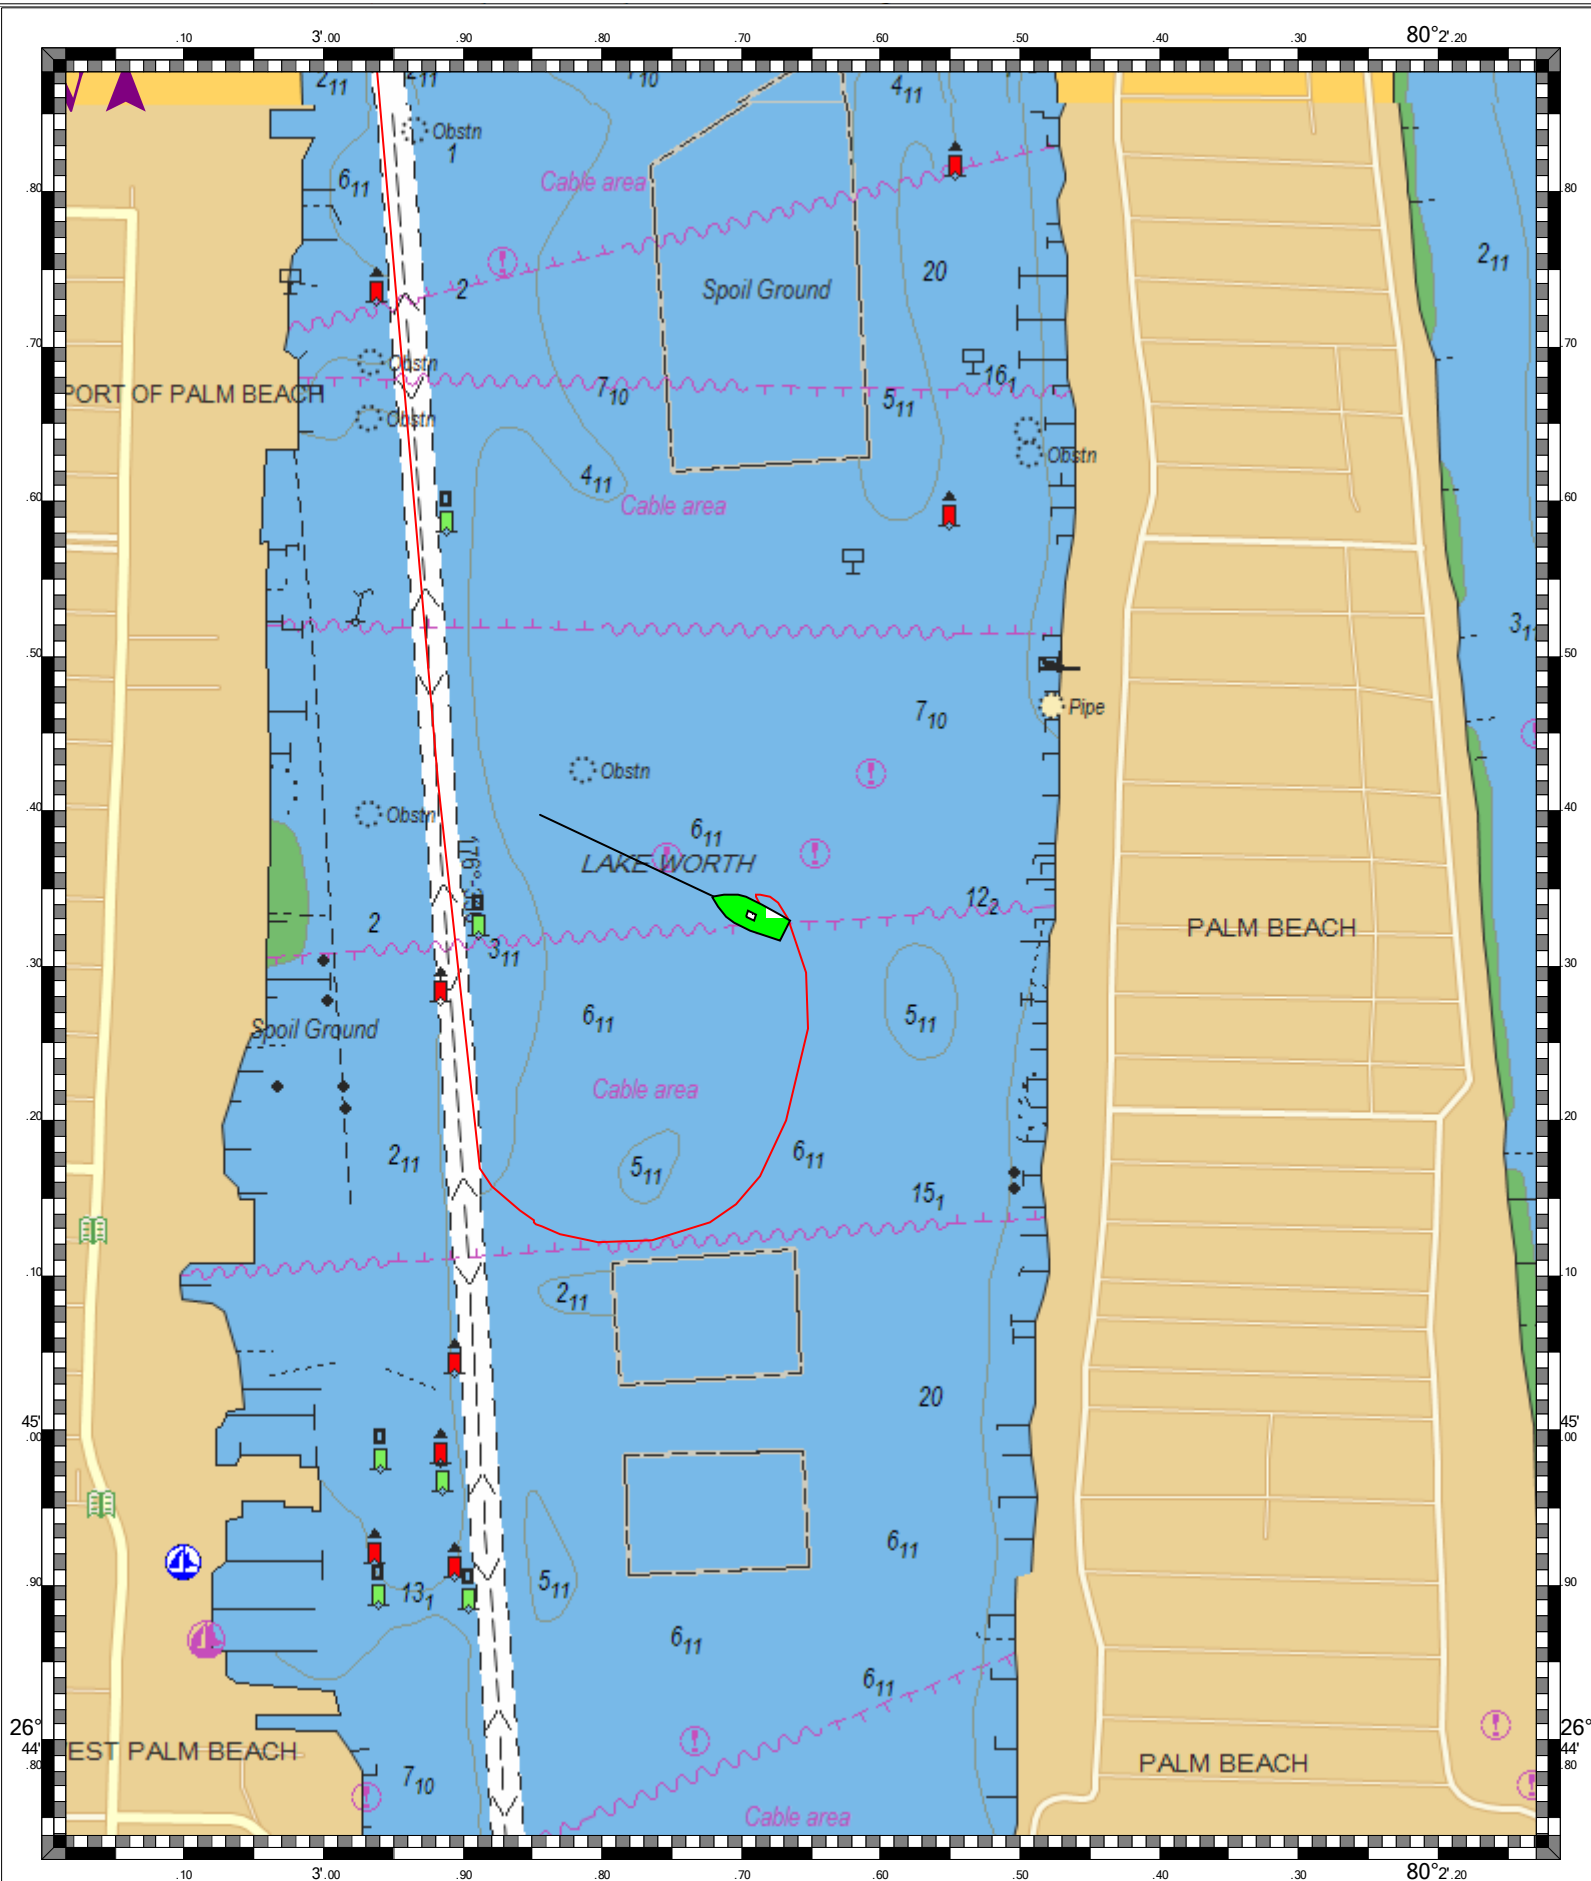

LAKE WORTH INLET INSET 2 - 1 : 9,000
(MAX Pro World Charts - vector format) Chart #11472K - Depth Units: Feet

DO NOT USE FOR NAVIGATION
SOME NAVIGATION AIDS MAY NOT BE SHOWN

STRAITS OF FLORIDA AND APPROACHES - 1 : 1,153,000
(MAX Pro World Charts - vector format) Chart #11013 - Depth Units: Feet

DO NOT USE FOR NAVIGATION
SOME NAVIGATION AIDS MAY NOT BE SHOWN