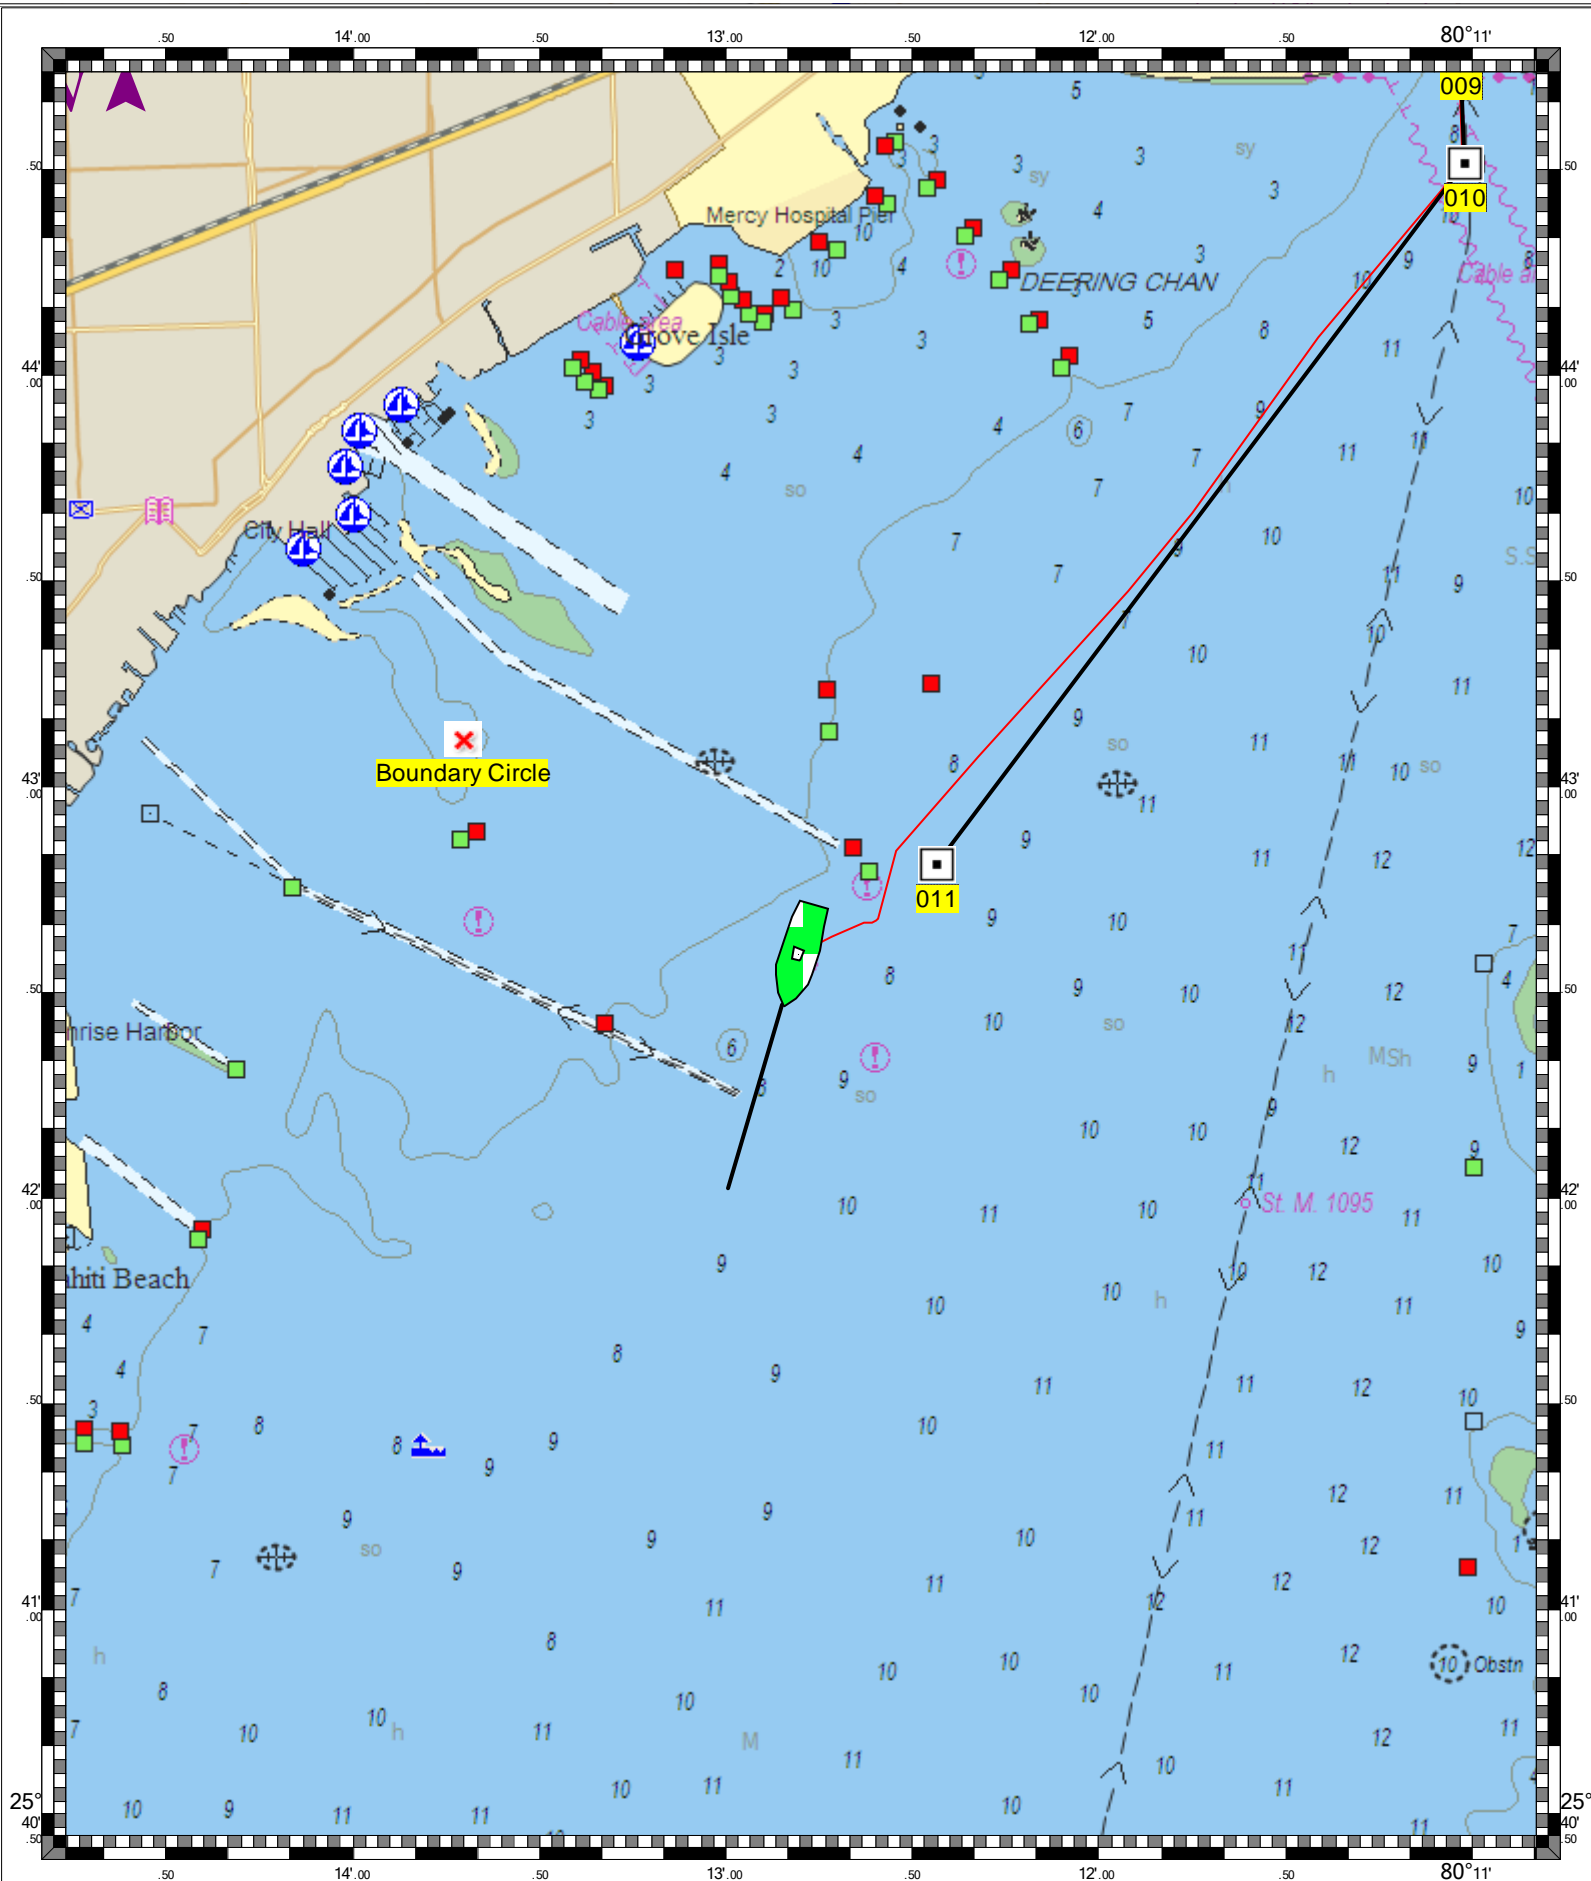

WEST PALM BEACH TO MIAMI FLORIDA - 1 : 33,900
(MAX Pro World Charts - vector format) Chart #11467A - Depth Units: Feet

MAX Pro World Chart - 1 : 8,680,000
(MAX Pro World Charts - vector format) Chart #MAX Pro - Depth Units: Feet