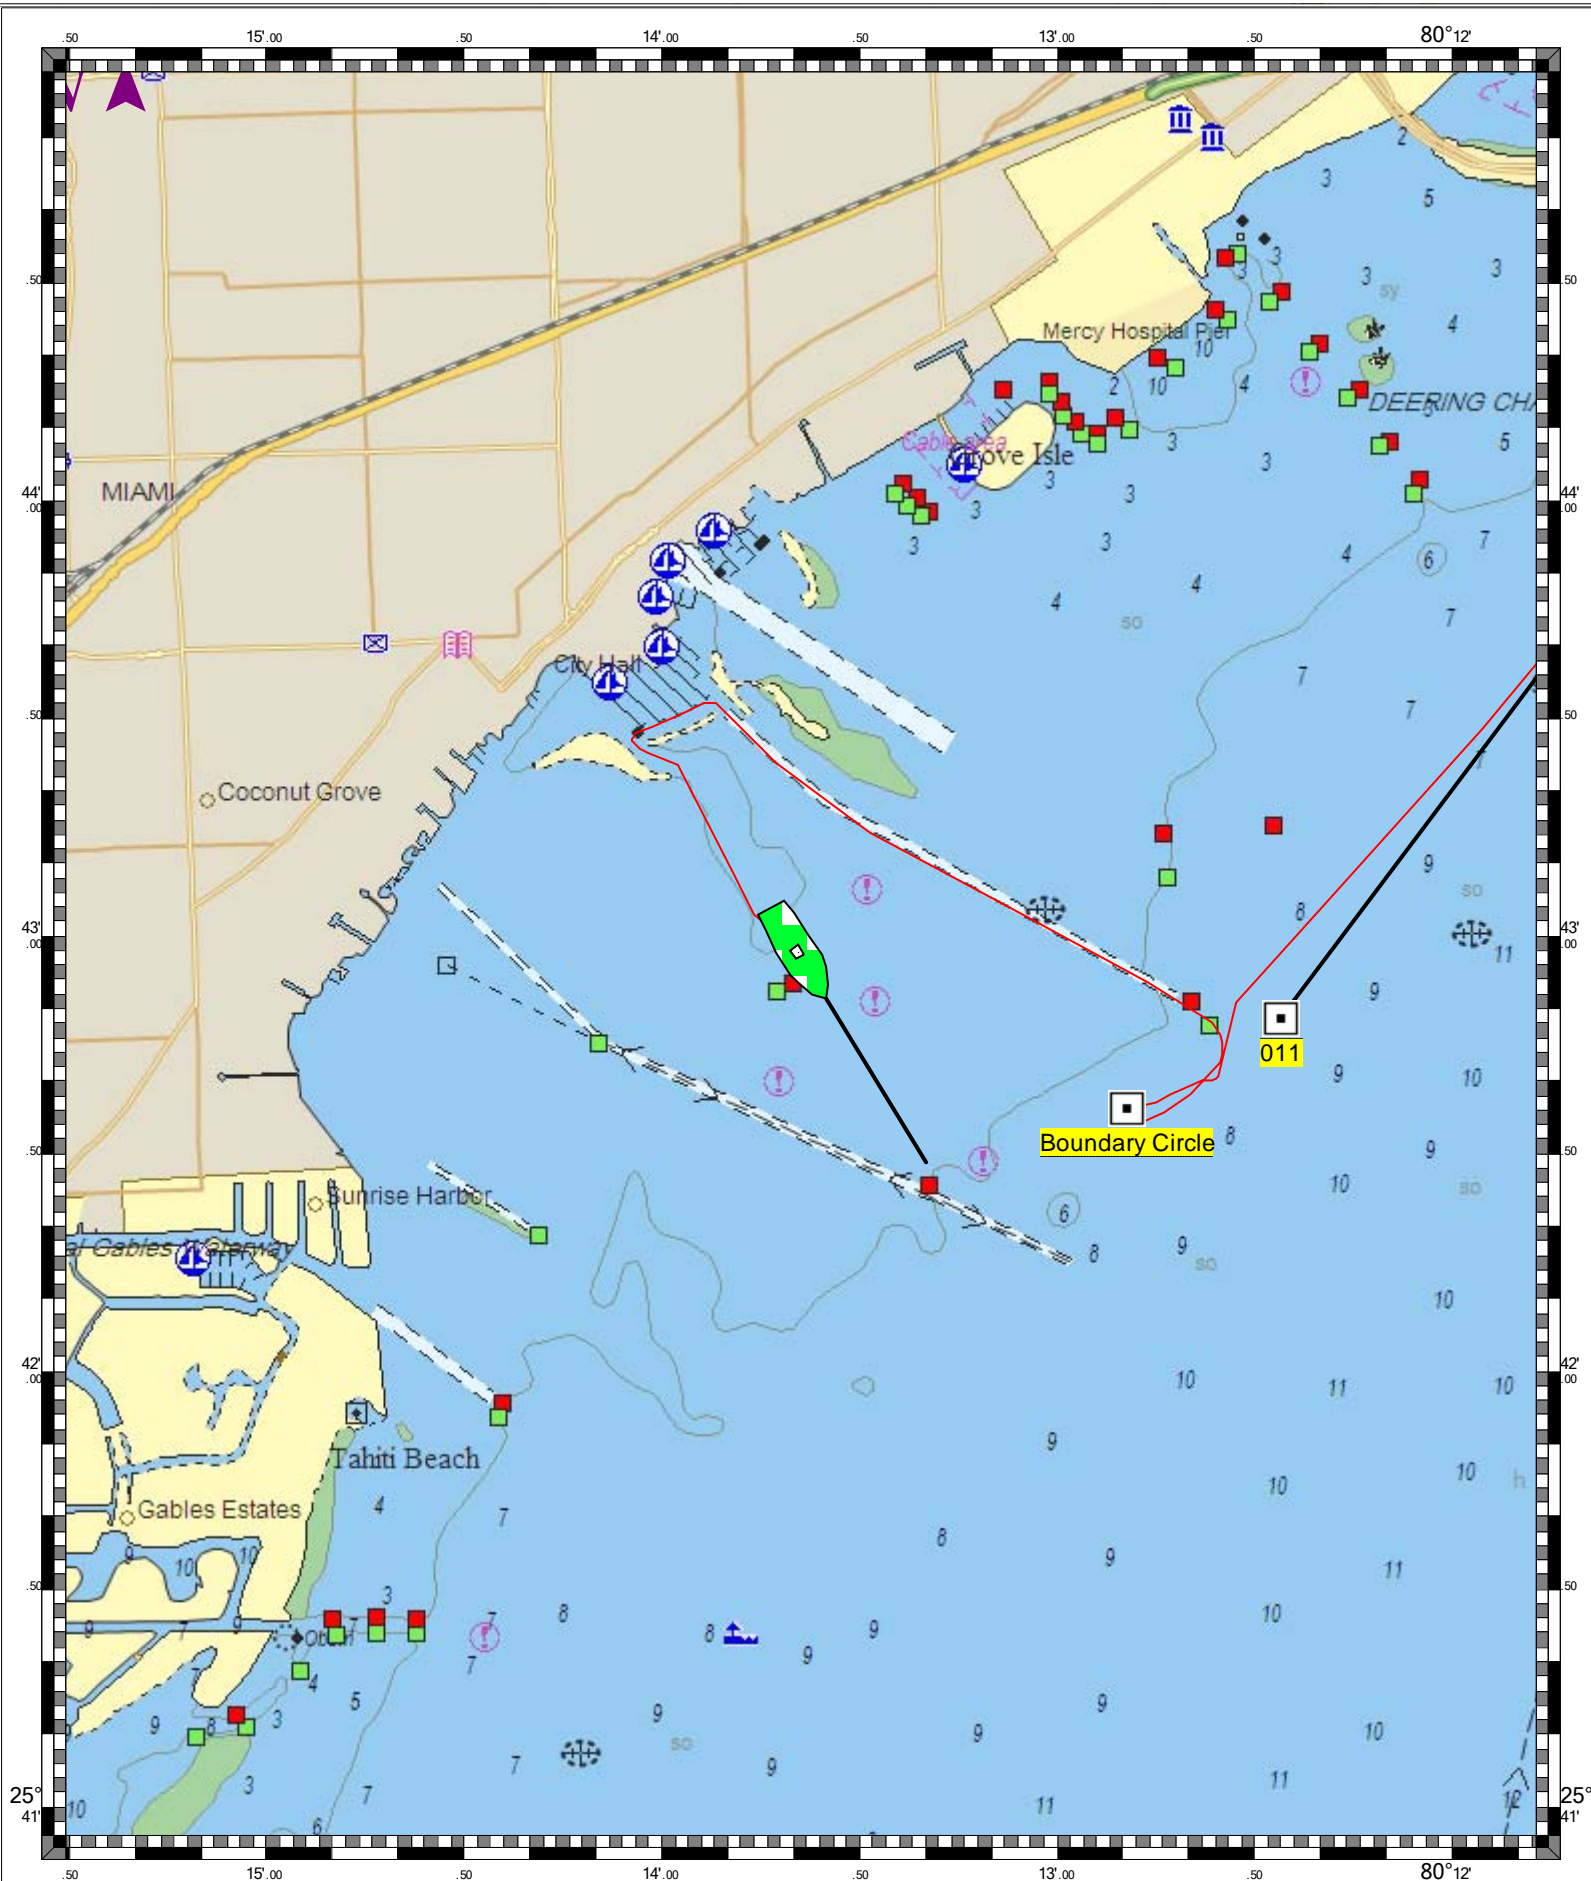

WEST PALM BEACH TO MIAMI FLORIDA - 1 : 32,000
(MAX Pro World Charts - vector format) Chart #11467A - Depth Units: Feet

DO NOT USE FOR NAVIGATION
SOME NAVIGATION AIDS MAY NOT BE SHOWN