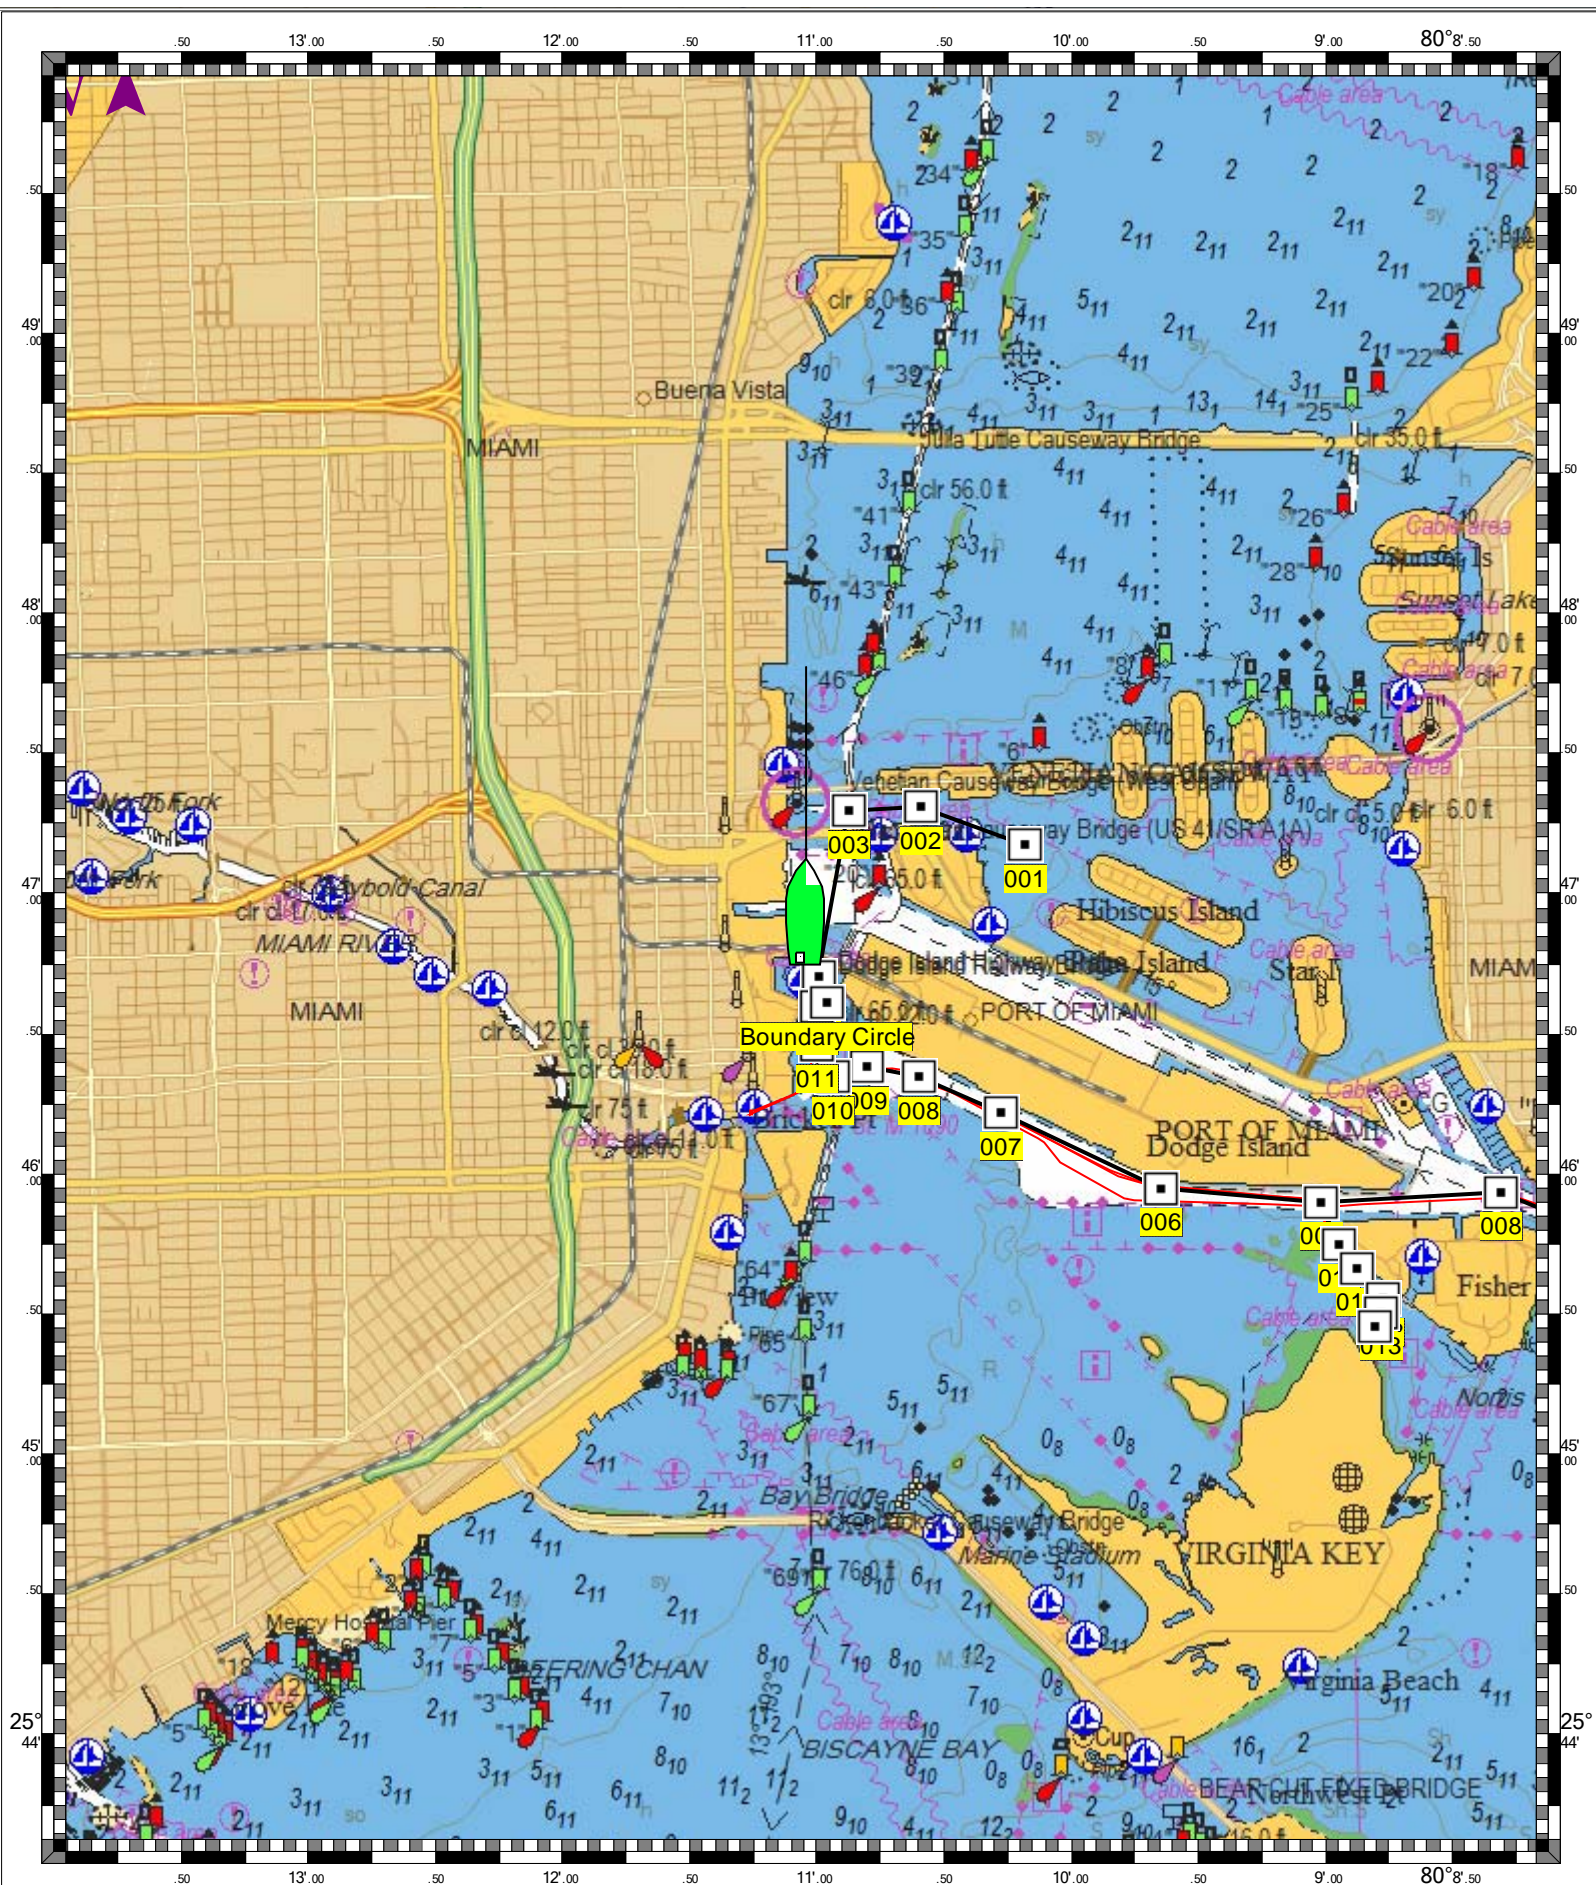

WEST PALM BEACH TO MIAMI FLORIDA - 1 : 49,700  
(MAX Pro World Charts - vector format) Chart #11467A - Depth Units: Feet

DO NOT USE FOR NAVIGATION  
SOME NAVIGATION AIDS MAY NOT BE SHOWN