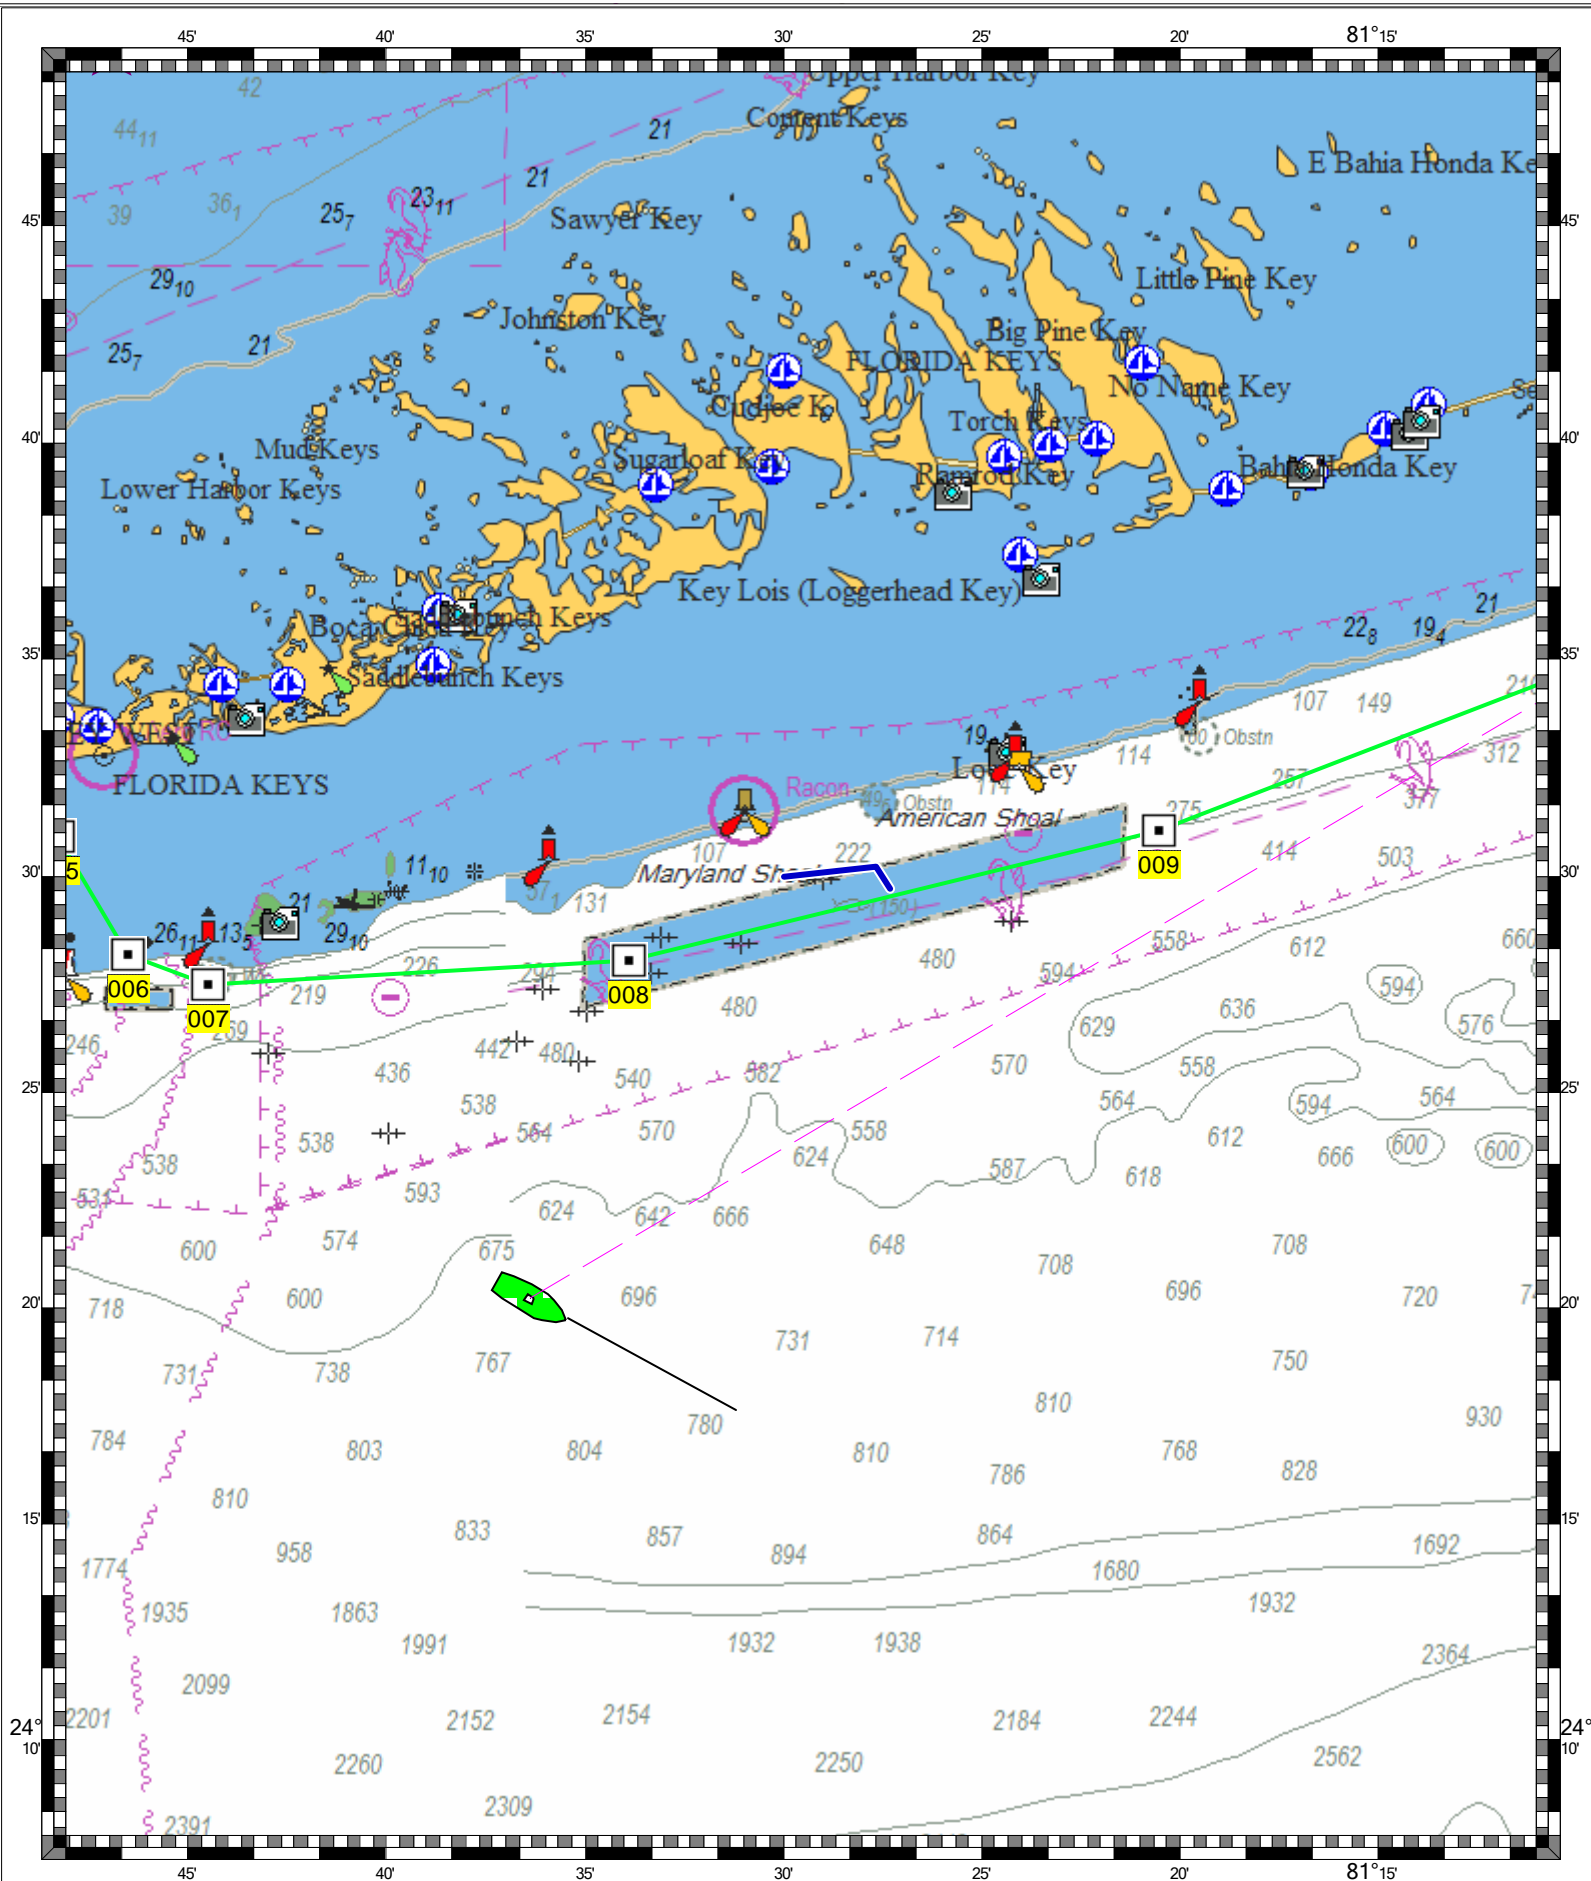

HAVANA TO TAMPA BAY - 1 : 322,000
(MAX Pro World Charts - vector format) Chart #11420 - Depth Units: Feet

DO NOT USE FOR NAVIGATION
SOME NAVIGATION AIDS MAY NOT BE SHOWN