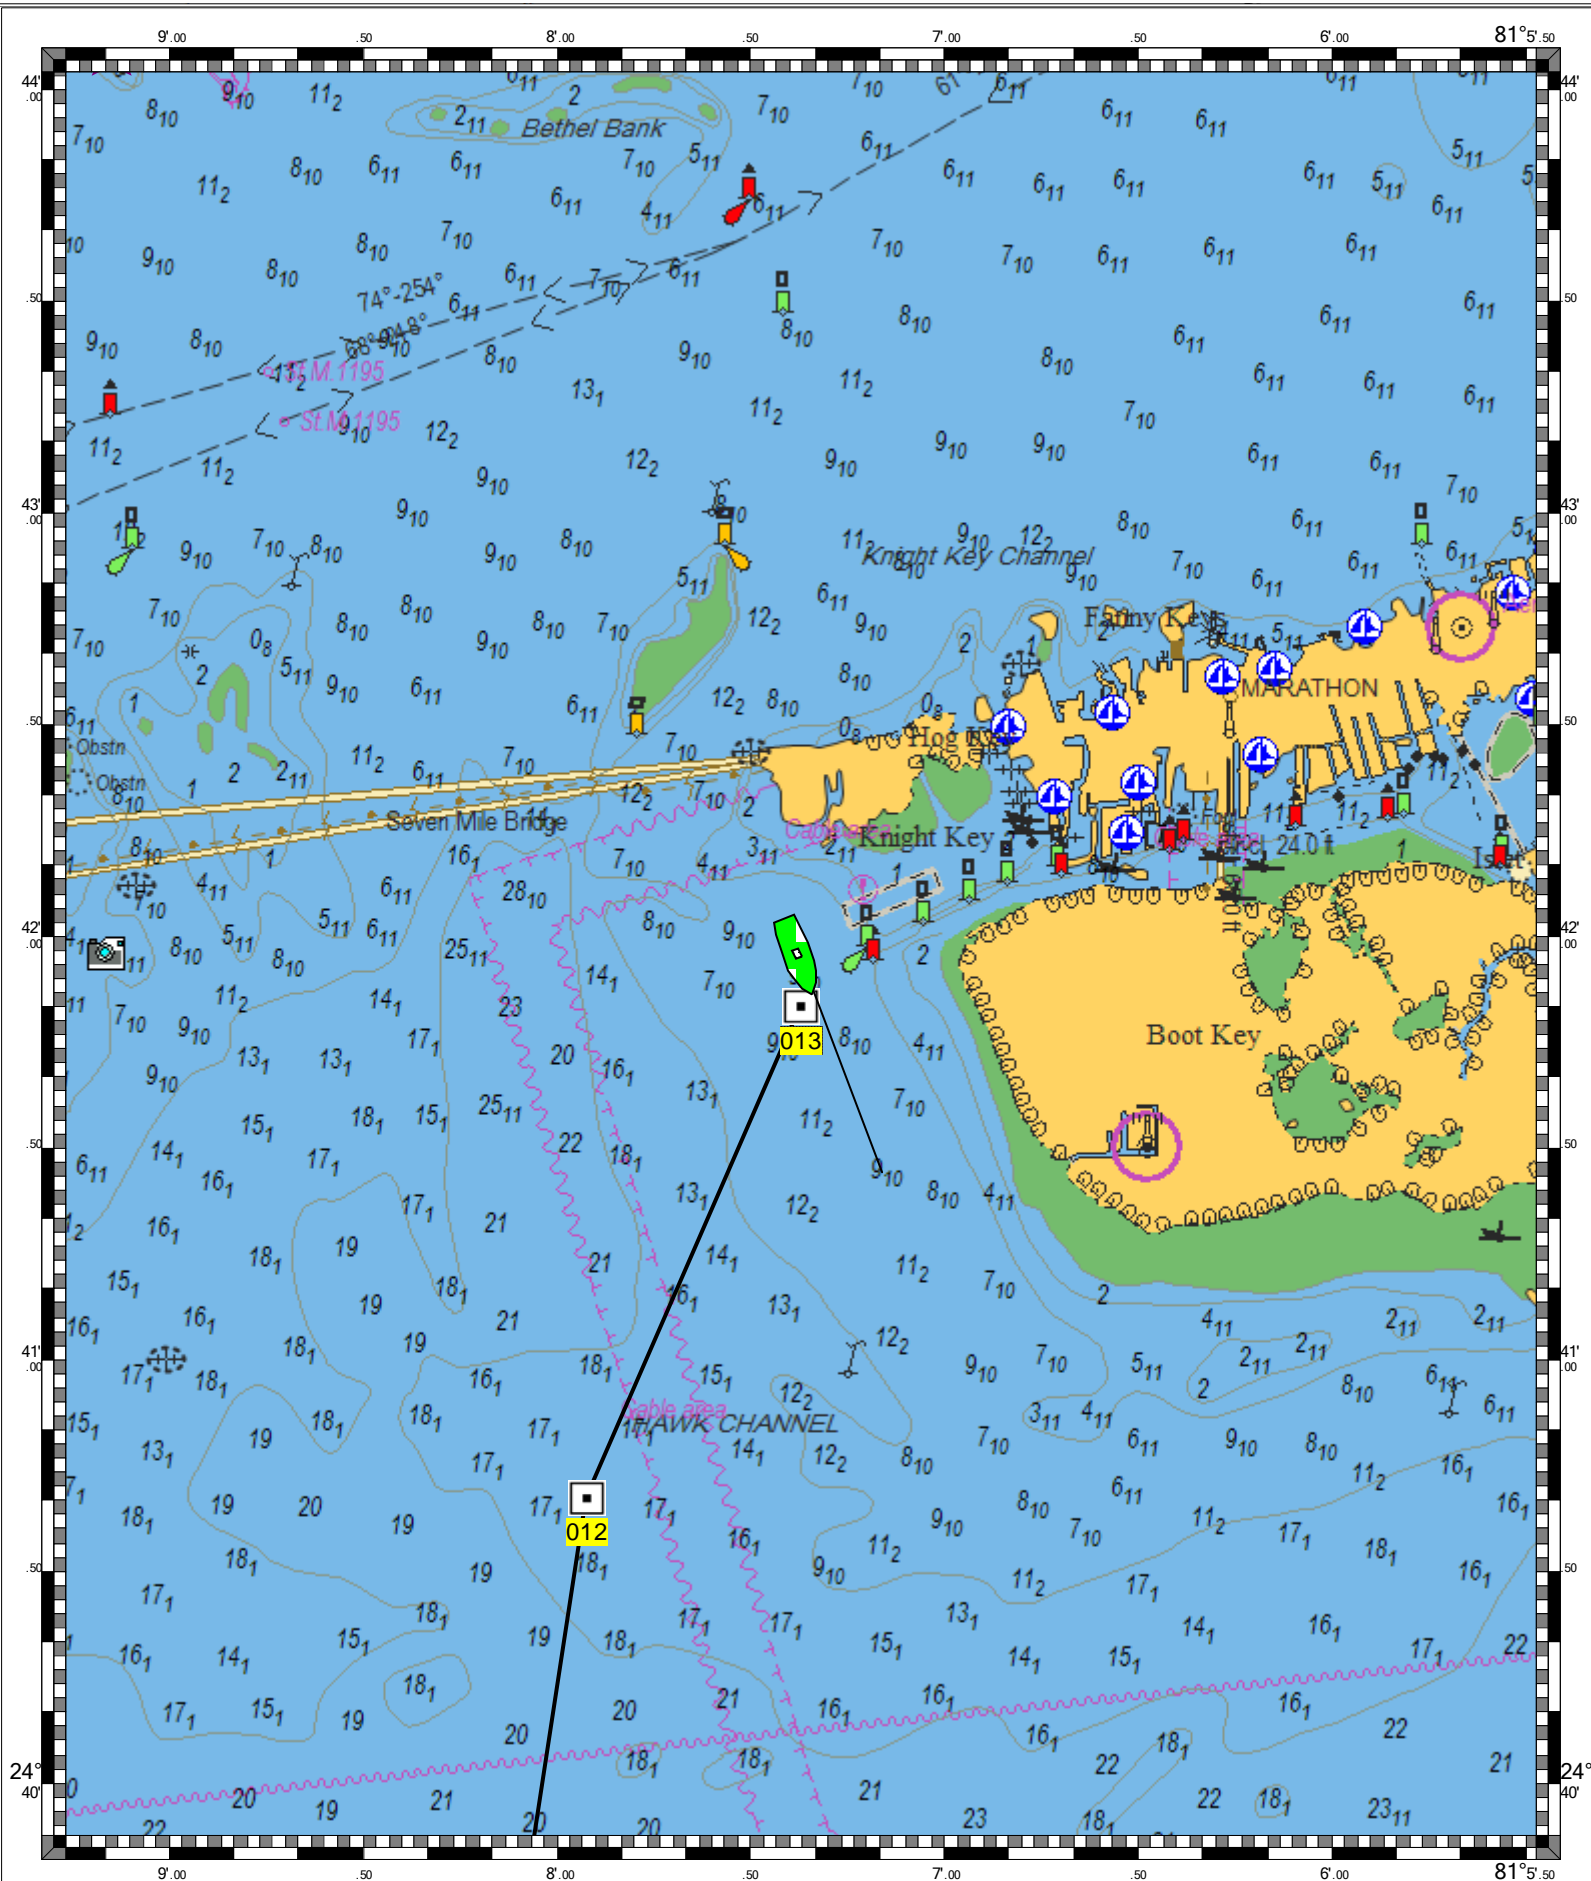

ICW: GRASSY KEY TO BAHIA HONDA KEY - 1 : 32,900
(MAX Pro World Charts - vector format) Chart #11453 - Depth Units: Feet

DO NOT USE FOR NAVIGATION
SOME NAVIGATION AIDS MAY NOT BE SHOWN

HAVANA TO TAMPA BAY - 1 : 527,000
(MAX Pro World Charts - vector format) Chart #11420 - Depth Units: Feet

DO NOT USE FOR NAVIGATION
SOME NAVIGATION AIDS MAY NOT BE SHOWN