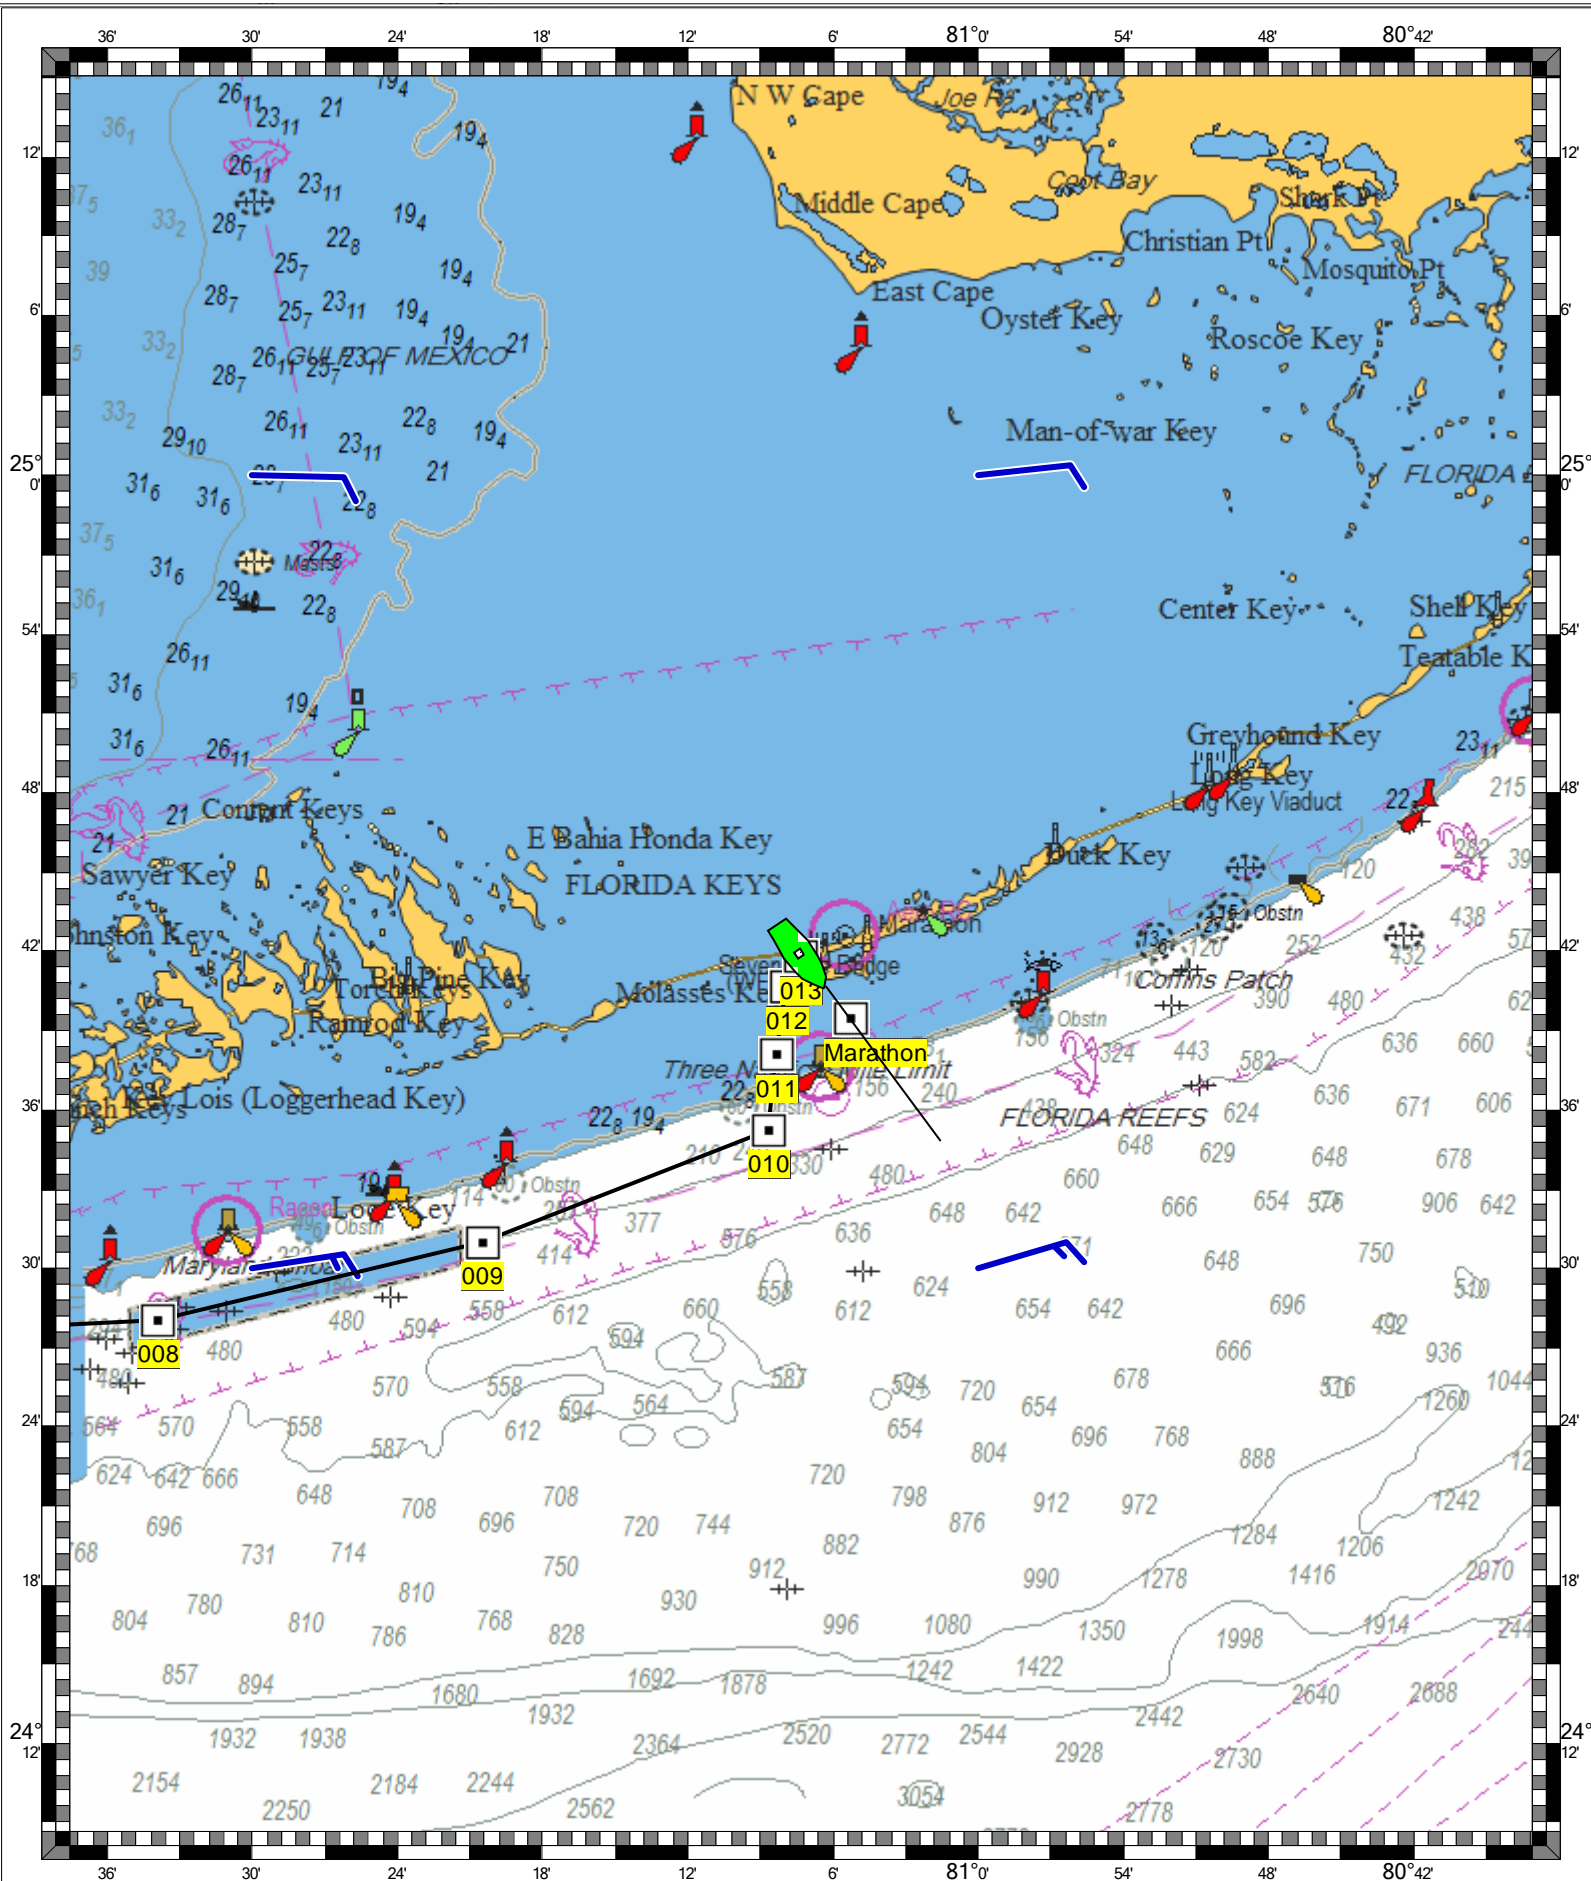

ICW: GRASSY KEY TO BAHIA HONDA KEY - 1 : 32,900
(MAX Pro World Charts - vector format) Chart #11453 - Depth Units: Feet

DO NOT USE FOR NAVIGATION
SOME NAVIGATION AIDS MAY NOT BE SHOWN

HAVANA TO TAMPA BAY - 1 : 527,000
(MAX Pro World Charts - vector format) Chart #11420 - Depth Units: Feet

DO NOT USE FOR NAVIGATION
SOME NAVIGATION AIDS MAY NOT BE SHOWN