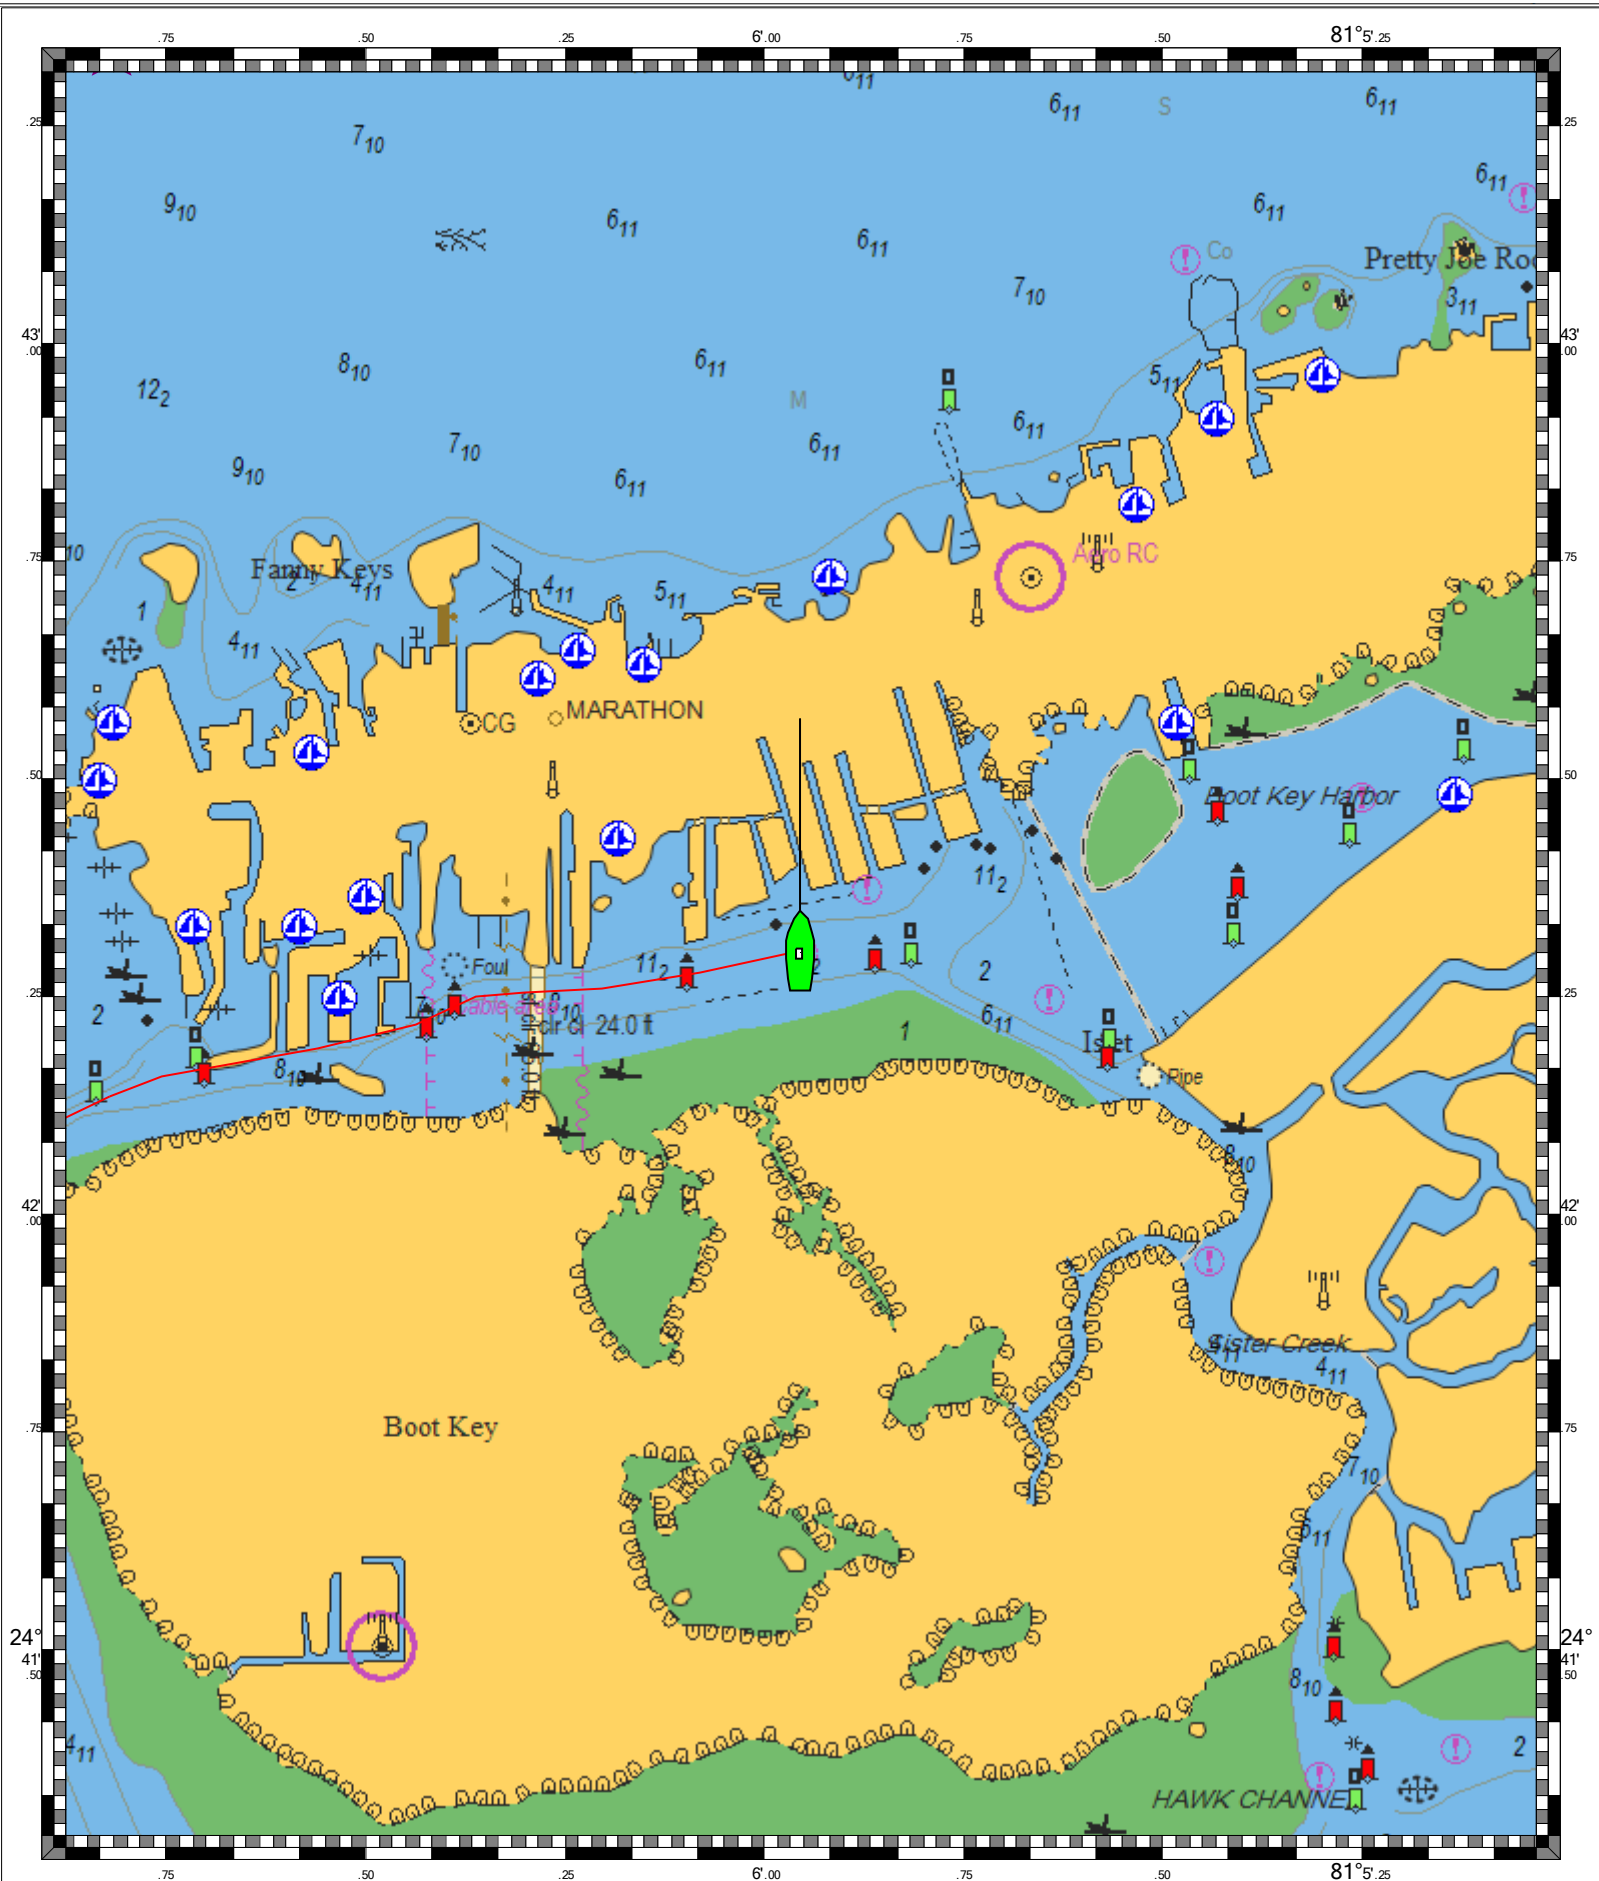

ICW: GRASSY KEY TO BAHIA HONDA KEY - 1 : 16,000
(MAX Pro World Charts - vector format) Chart #11453 - Depth Units: Feet

DO NOT USE FOR NAVIGATION
SOME NAVIGATION AIDS MAY NOT BE SHOWN