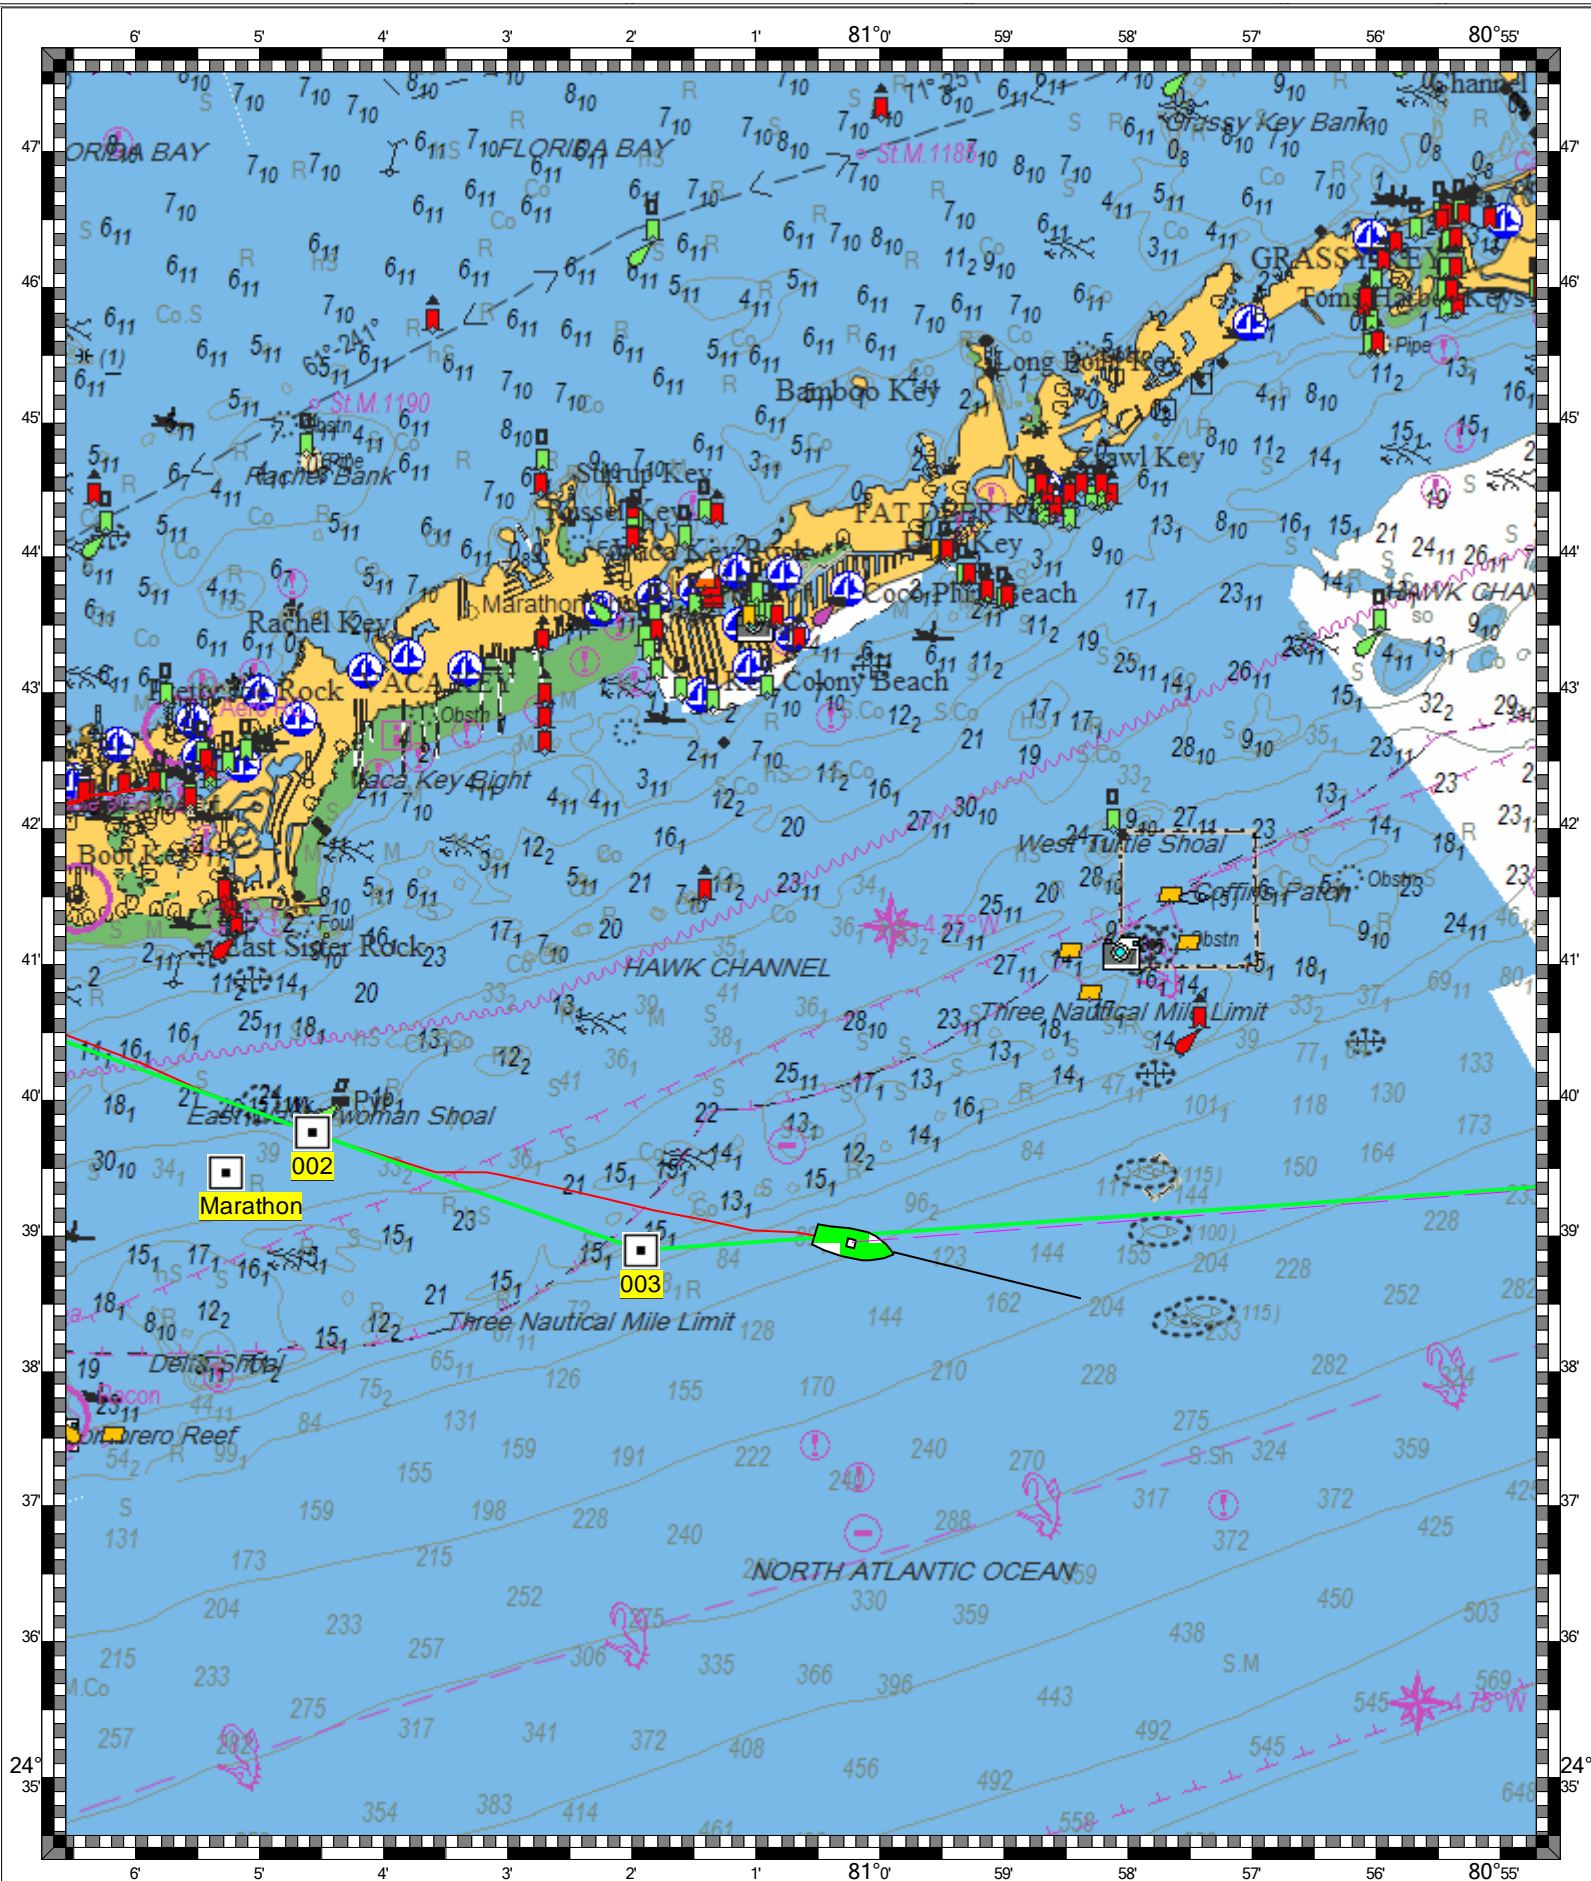

ICW: GRASSY KEY TO BAHIA HONDA KEY - 1 : 102,800
(MAX Pro World Charts - vector format) Chart #11453 - Depth Units: Feet

MAX Pro World Chart - 1 : 1,650,000
(MAX Pro World Charts - vector format) Chart #MAX Pro - Depth Units: Feet