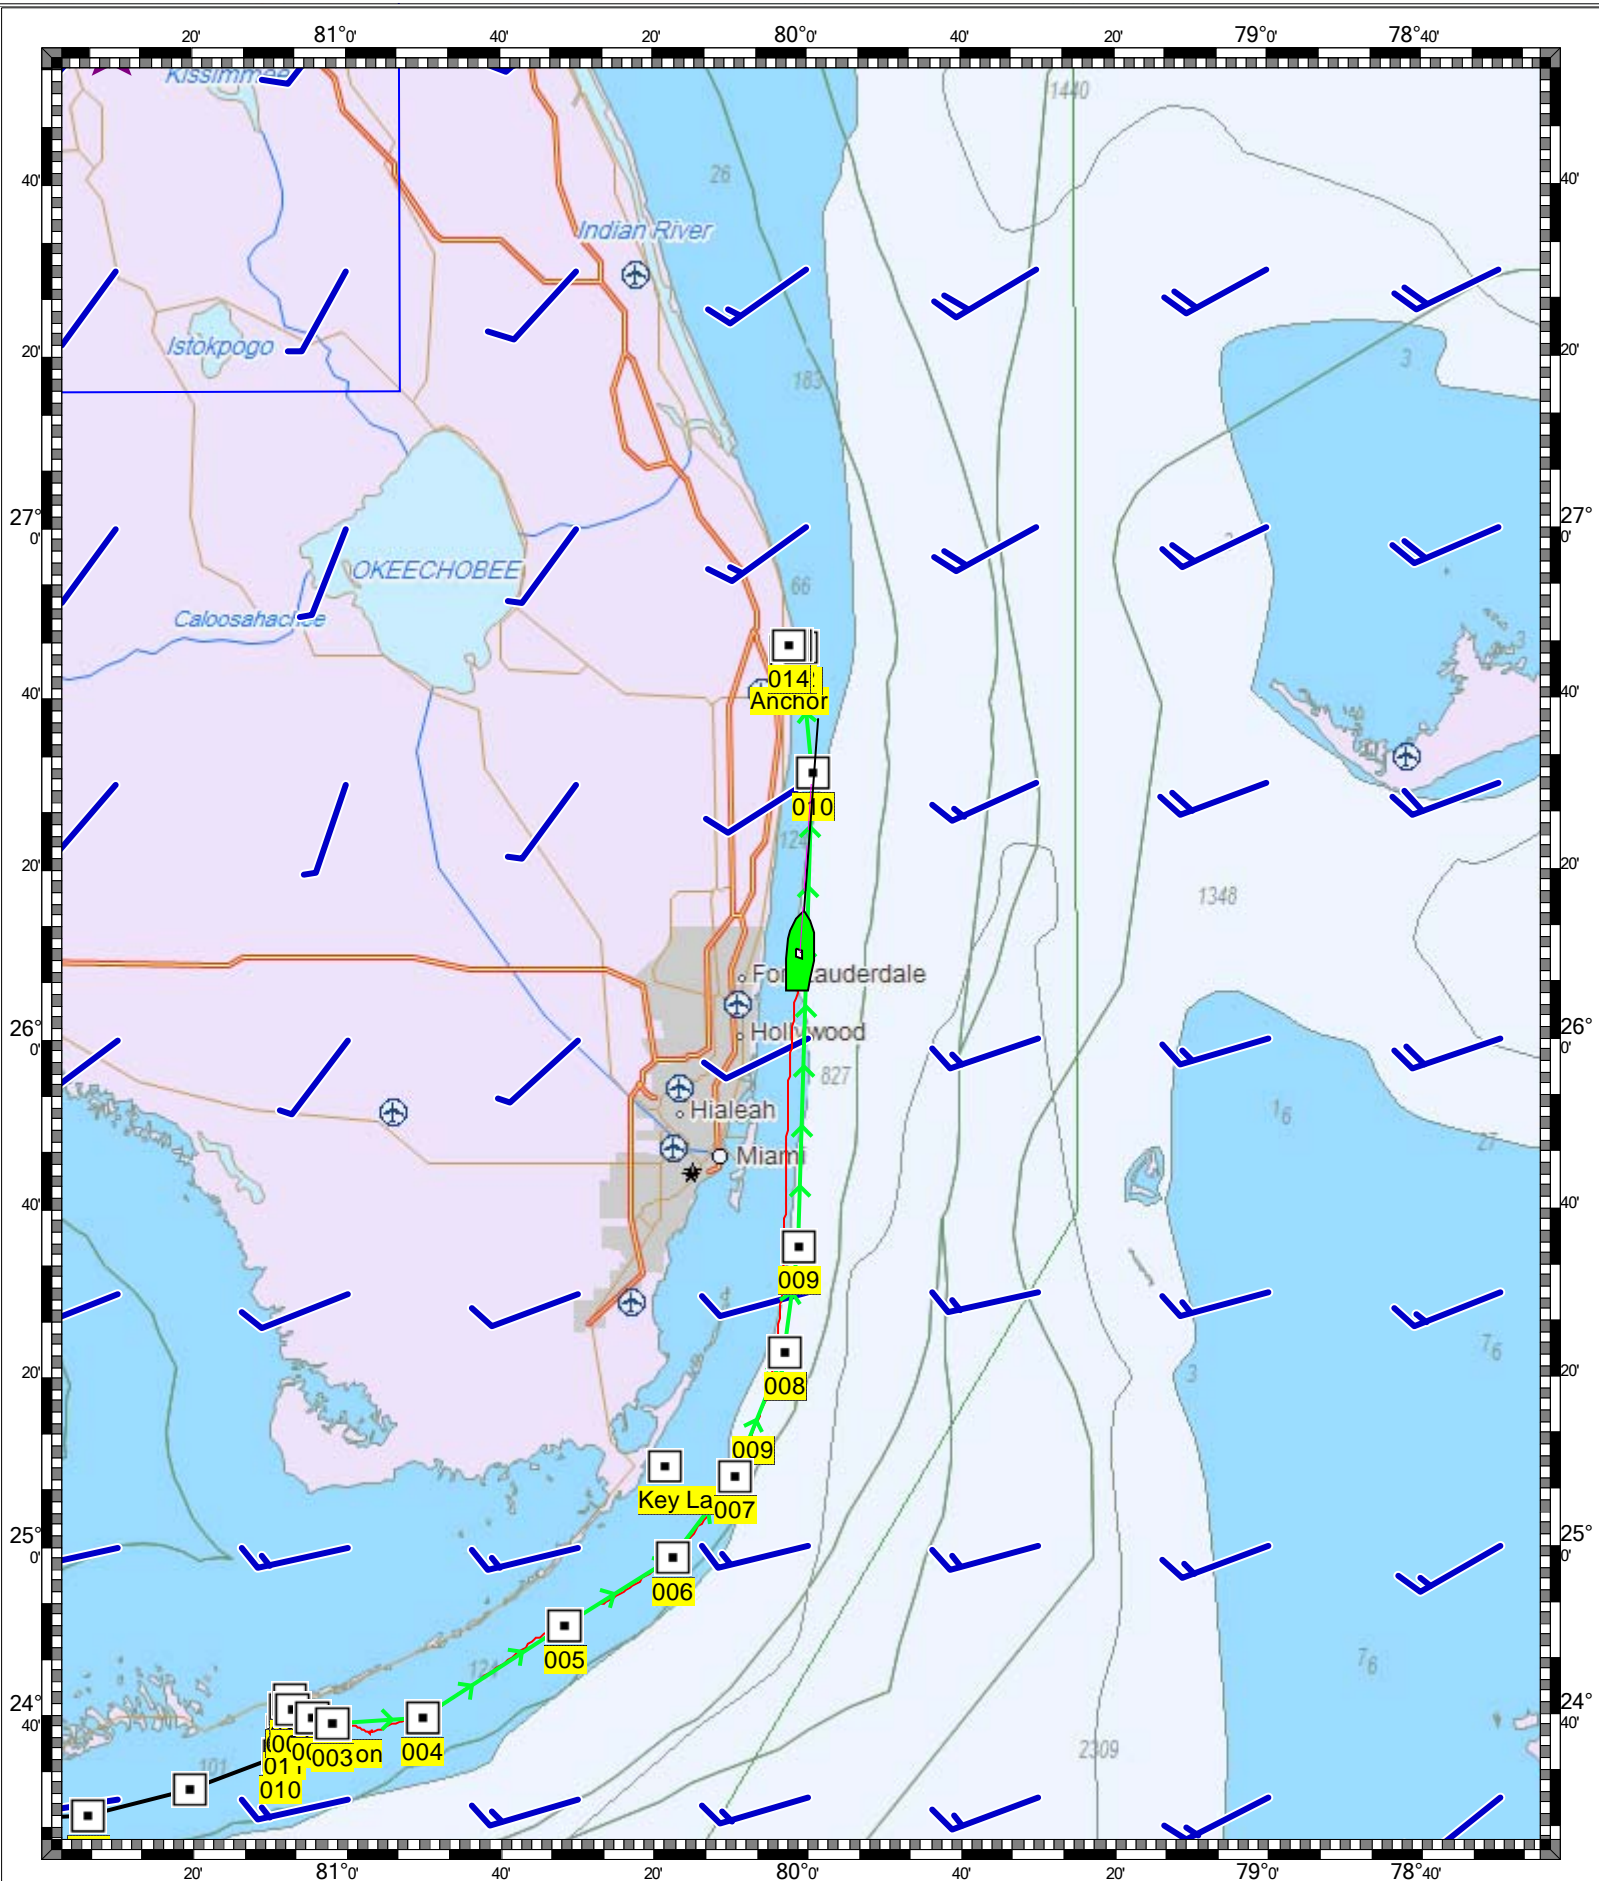

CAPE CANAVERAL TO KEY WEST - 1 : 205,000
(MAX Pro World Charts - vector format) Chart #11460 - Depth Units: Feet

DO NOT USE FOR NAVIGATION
SOME NAVIGATION AIDS MAY NOT BE SHOWN

MAX Pro World Chart - 1 : 1,640,000
(MAX Pro World Charts - vector format) Chart #MAX Pro - Depth Units: Feet

DO NOT USE FOR NAVIGATION
SOME NAVIGATION AIDS MAY NOT BE SHOWN