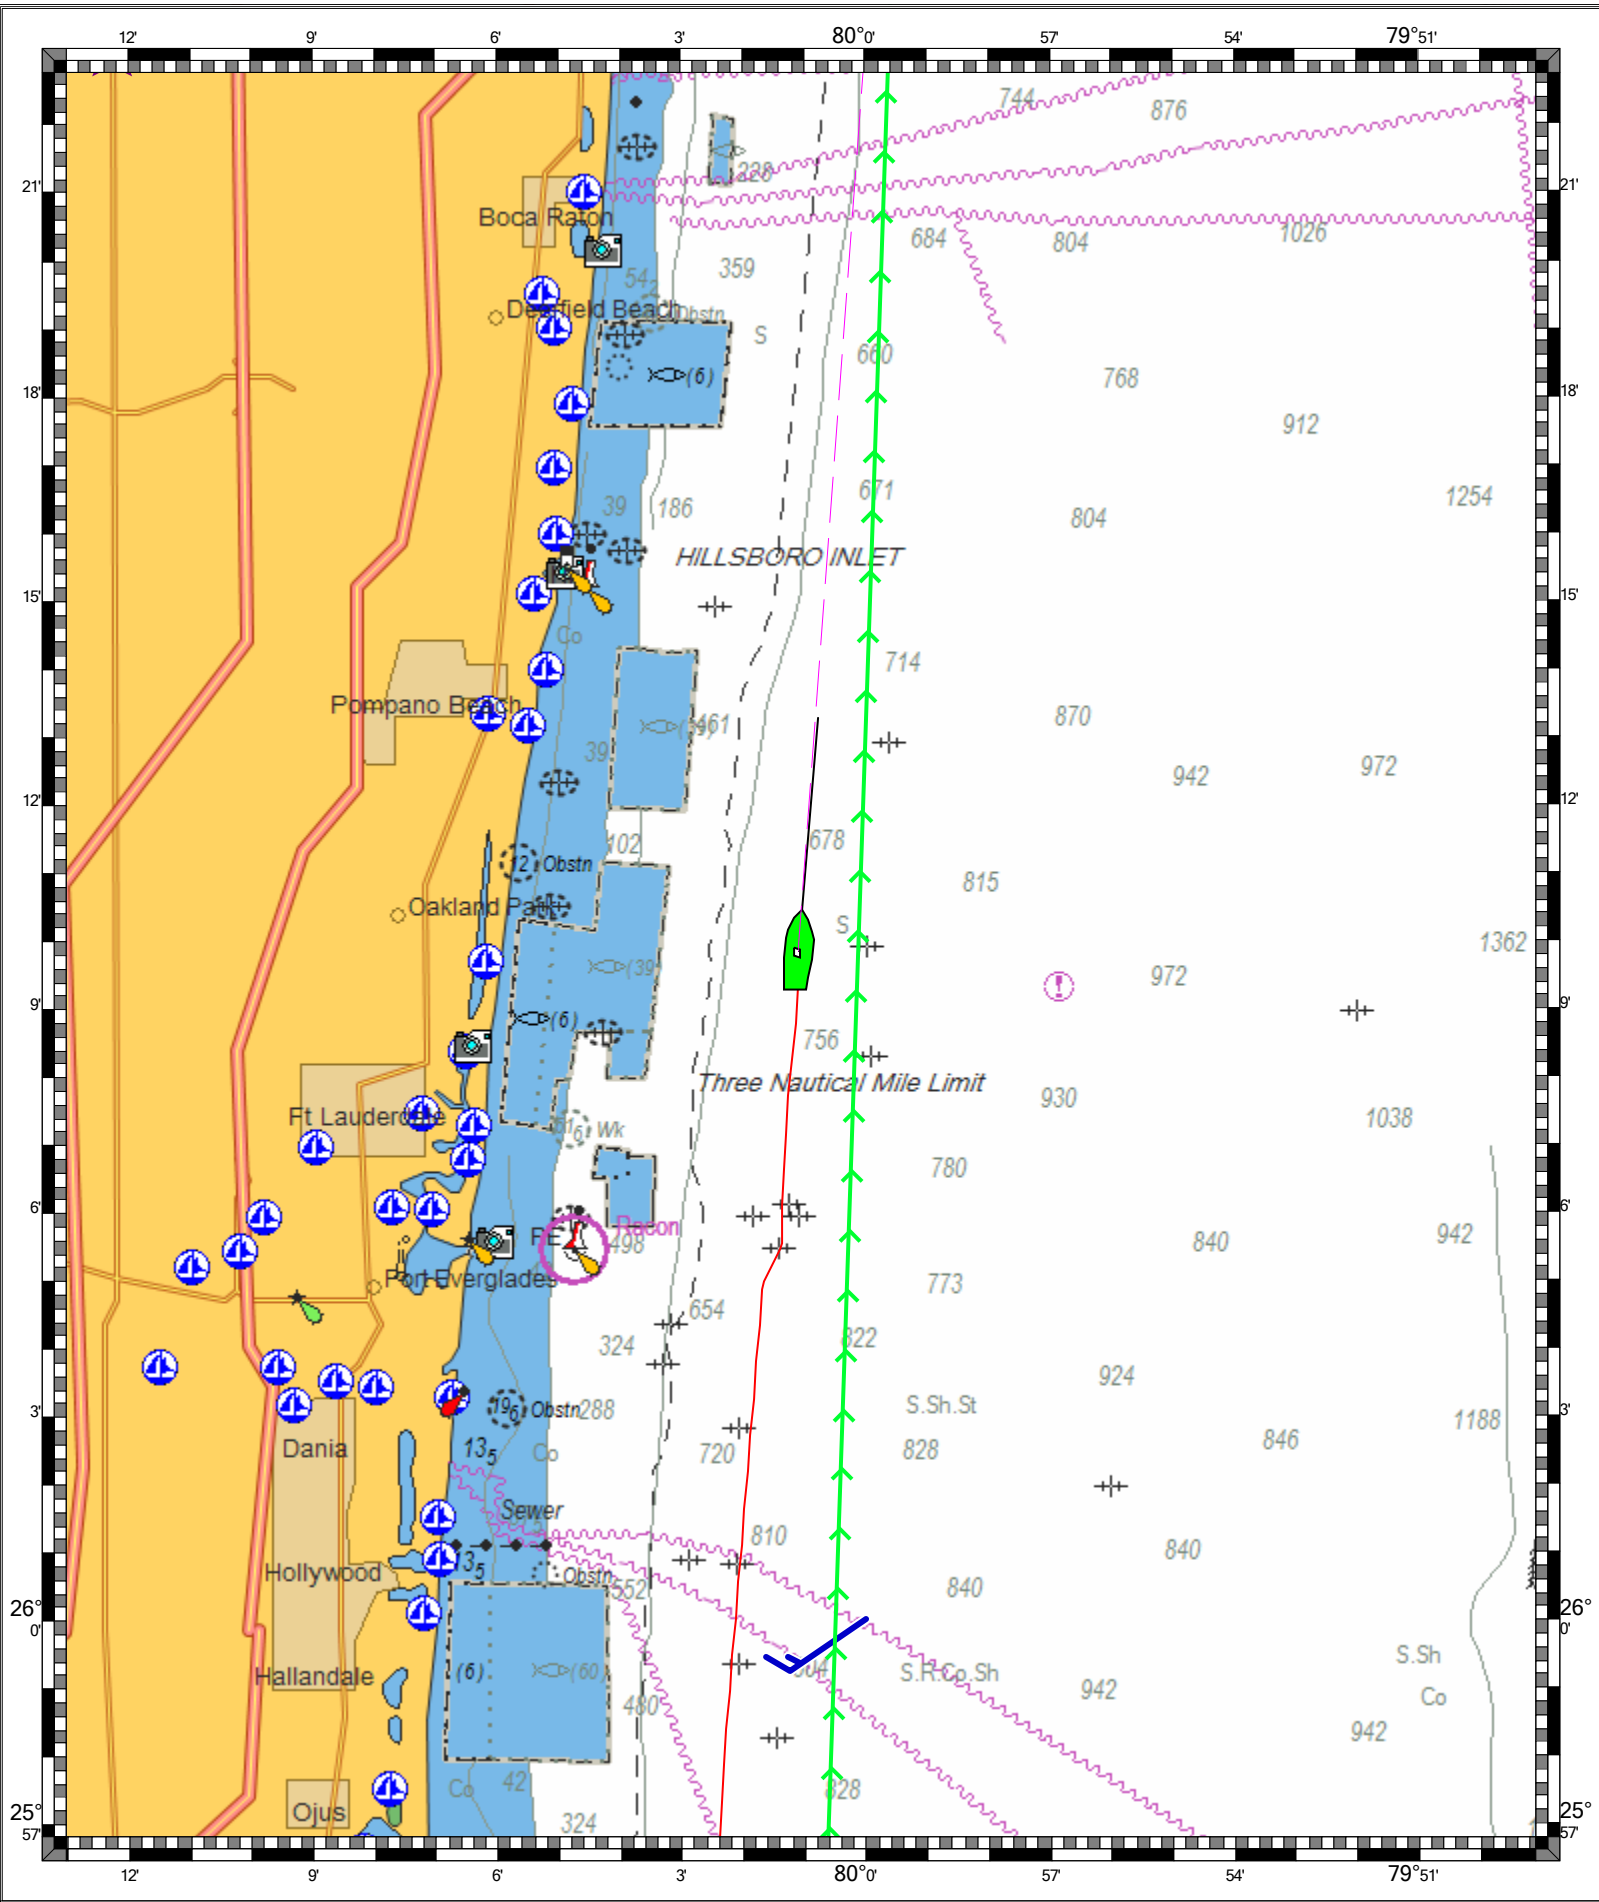

CAPE CANAVERAL TO KEY WEST - 1 : 205,000
(MAX Pro World Charts - vector format) Chart #11460 - Depth Units: Feet

DO NOT USE FOR NAVIGATION
SOME NAVIGATION AIDS MAY NOT BE SHOWN

MAX Pro World Chart - 1 : 1,640,000
(MAX Pro World Charts - vector format) Chart #MAX Pro - Depth Units: Feet

DO NOT USE FOR NAVIGATION
SOME NAVIGATION AIDS MAY NOT BE SHOWN