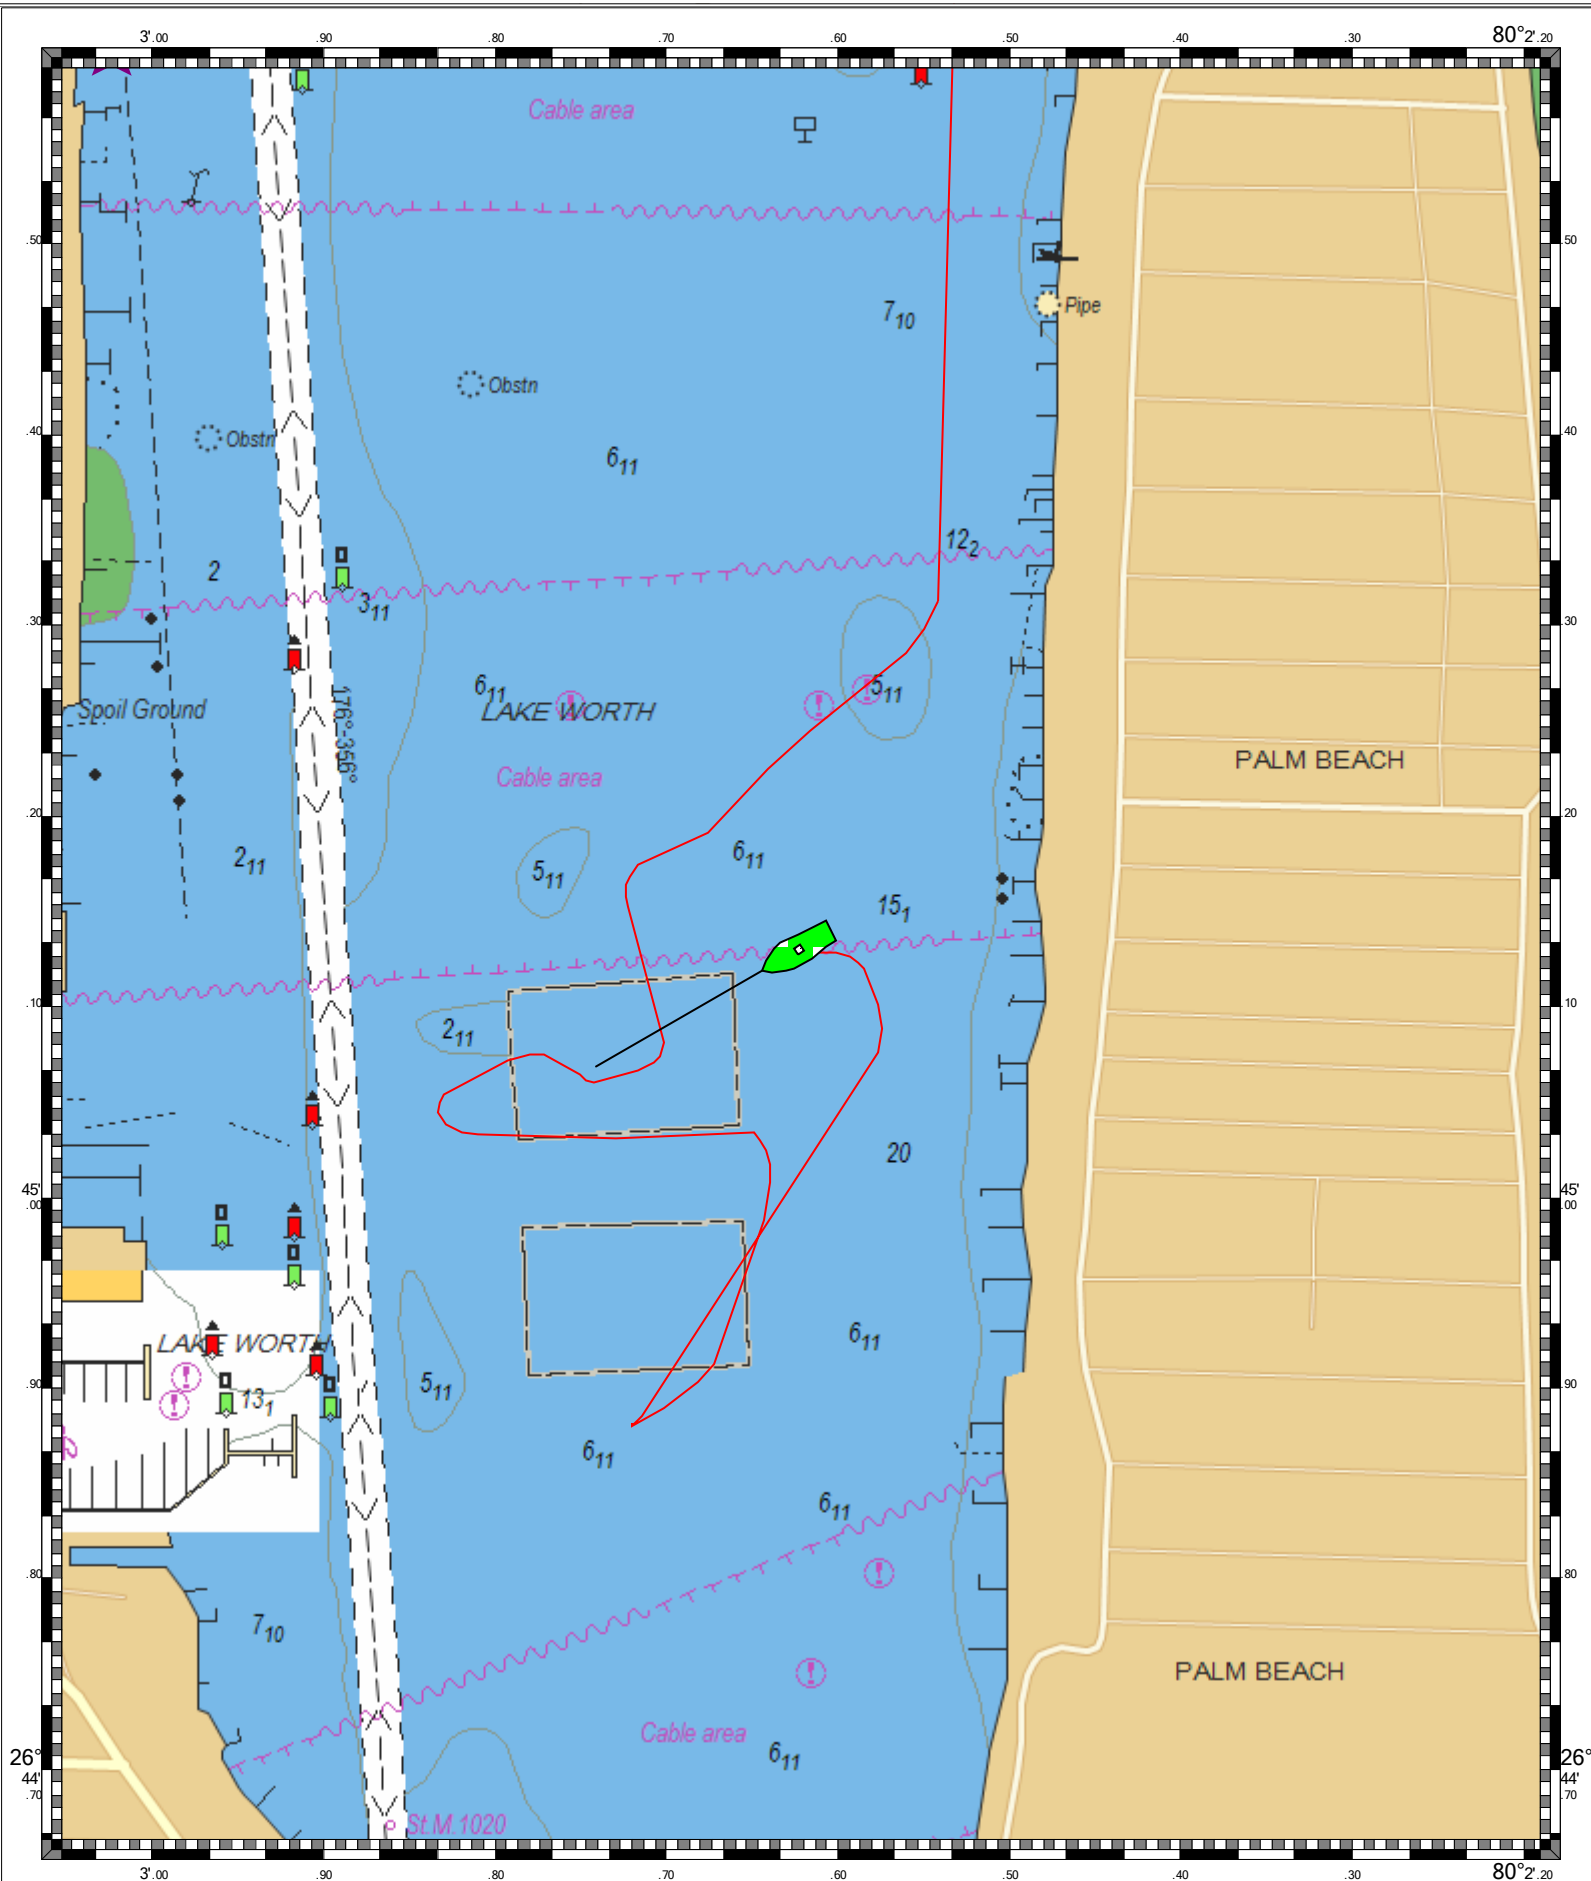

LAKE WORTH INLET INSET 2 - 1 : 7,310
(MAX Pro World Charts - vector format) Chart #11472K - Depth Units: Feet

JUPITER INLET TO FOWEY ROCKS - 1 : 116,900
(MAX Pro World Charts - vector format) Chart #11466B - Depth Units: Feet

DO NOT USE FOR NAVIGATION
SOME NAVIGATION AIDS MAY NOT BE SHOWN