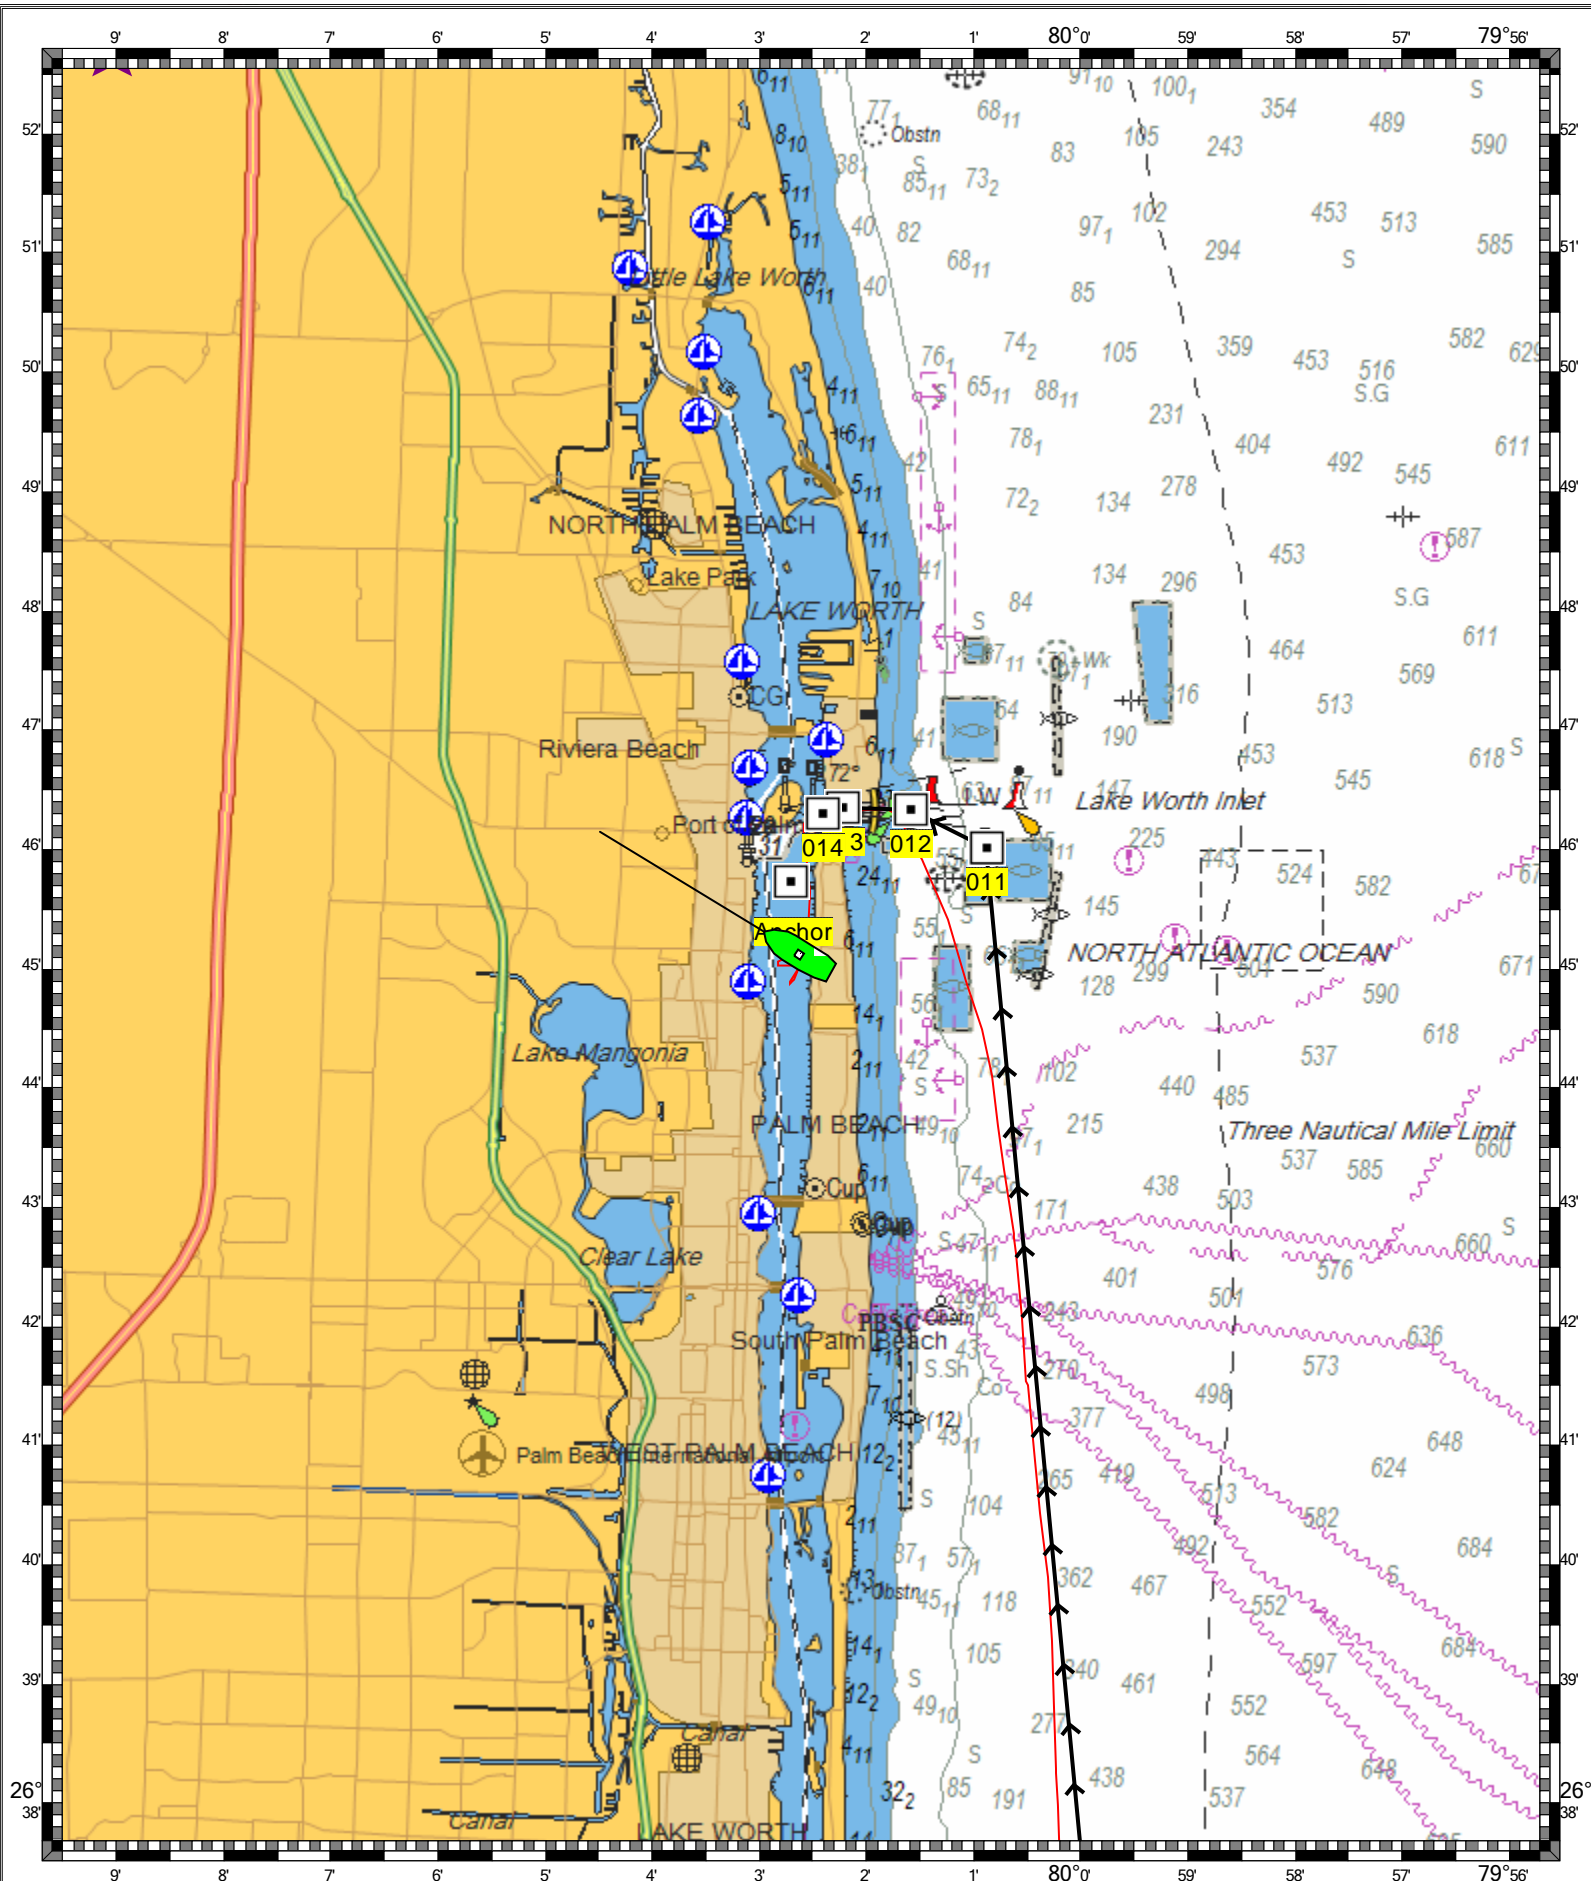

LAKE WORTH INLET INSET 2 - 1 : 7,310
(MAX Pro World Charts - vector format) Chart #11472K - Depth Units: Feet

JUPITER INLET TO FOWEY ROCKS - 1 : 116,900
(MAX Pro World Charts - vector format) Chart #11466B - Depth Units: Feet

DO NOT USE FOR NAVIGATION
SOME NAVIGATION AIDS MAY NOT BE SHOWN