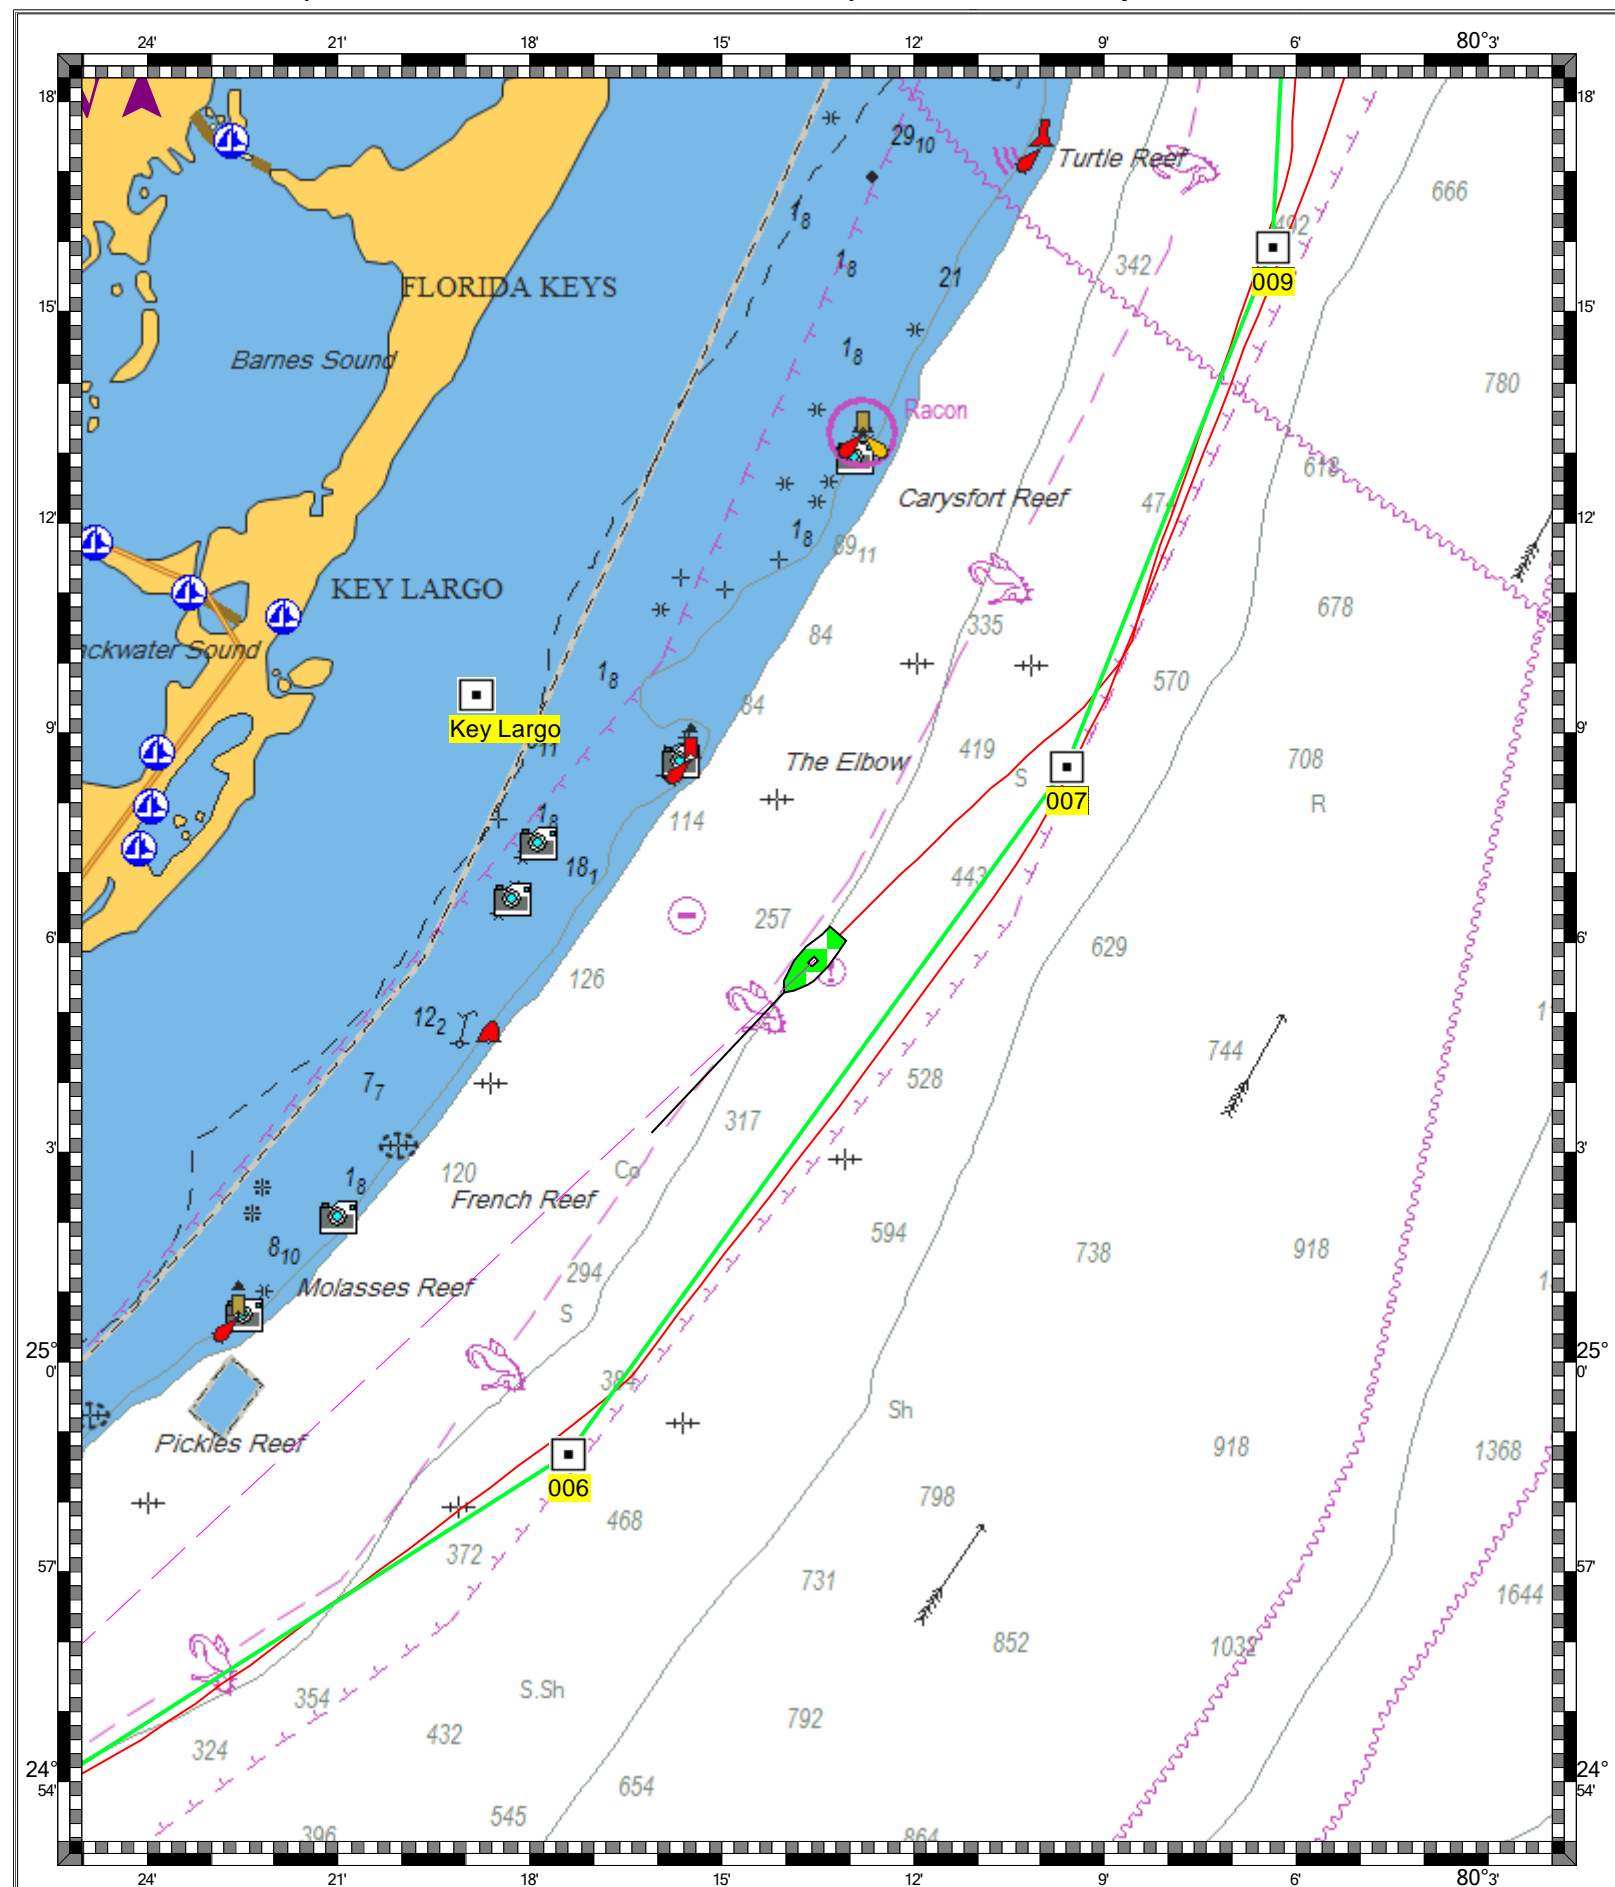

CAPE CANAVERAL TO KEY WEST - 1 : 199,000
(MAX Pro World Charts - vector format) Chart #11460 - Depth Units: Feet

DO NOT USE FOR NAVIGATION
SOME NAVIGATION AIDS MAY NOT BE SHOWN