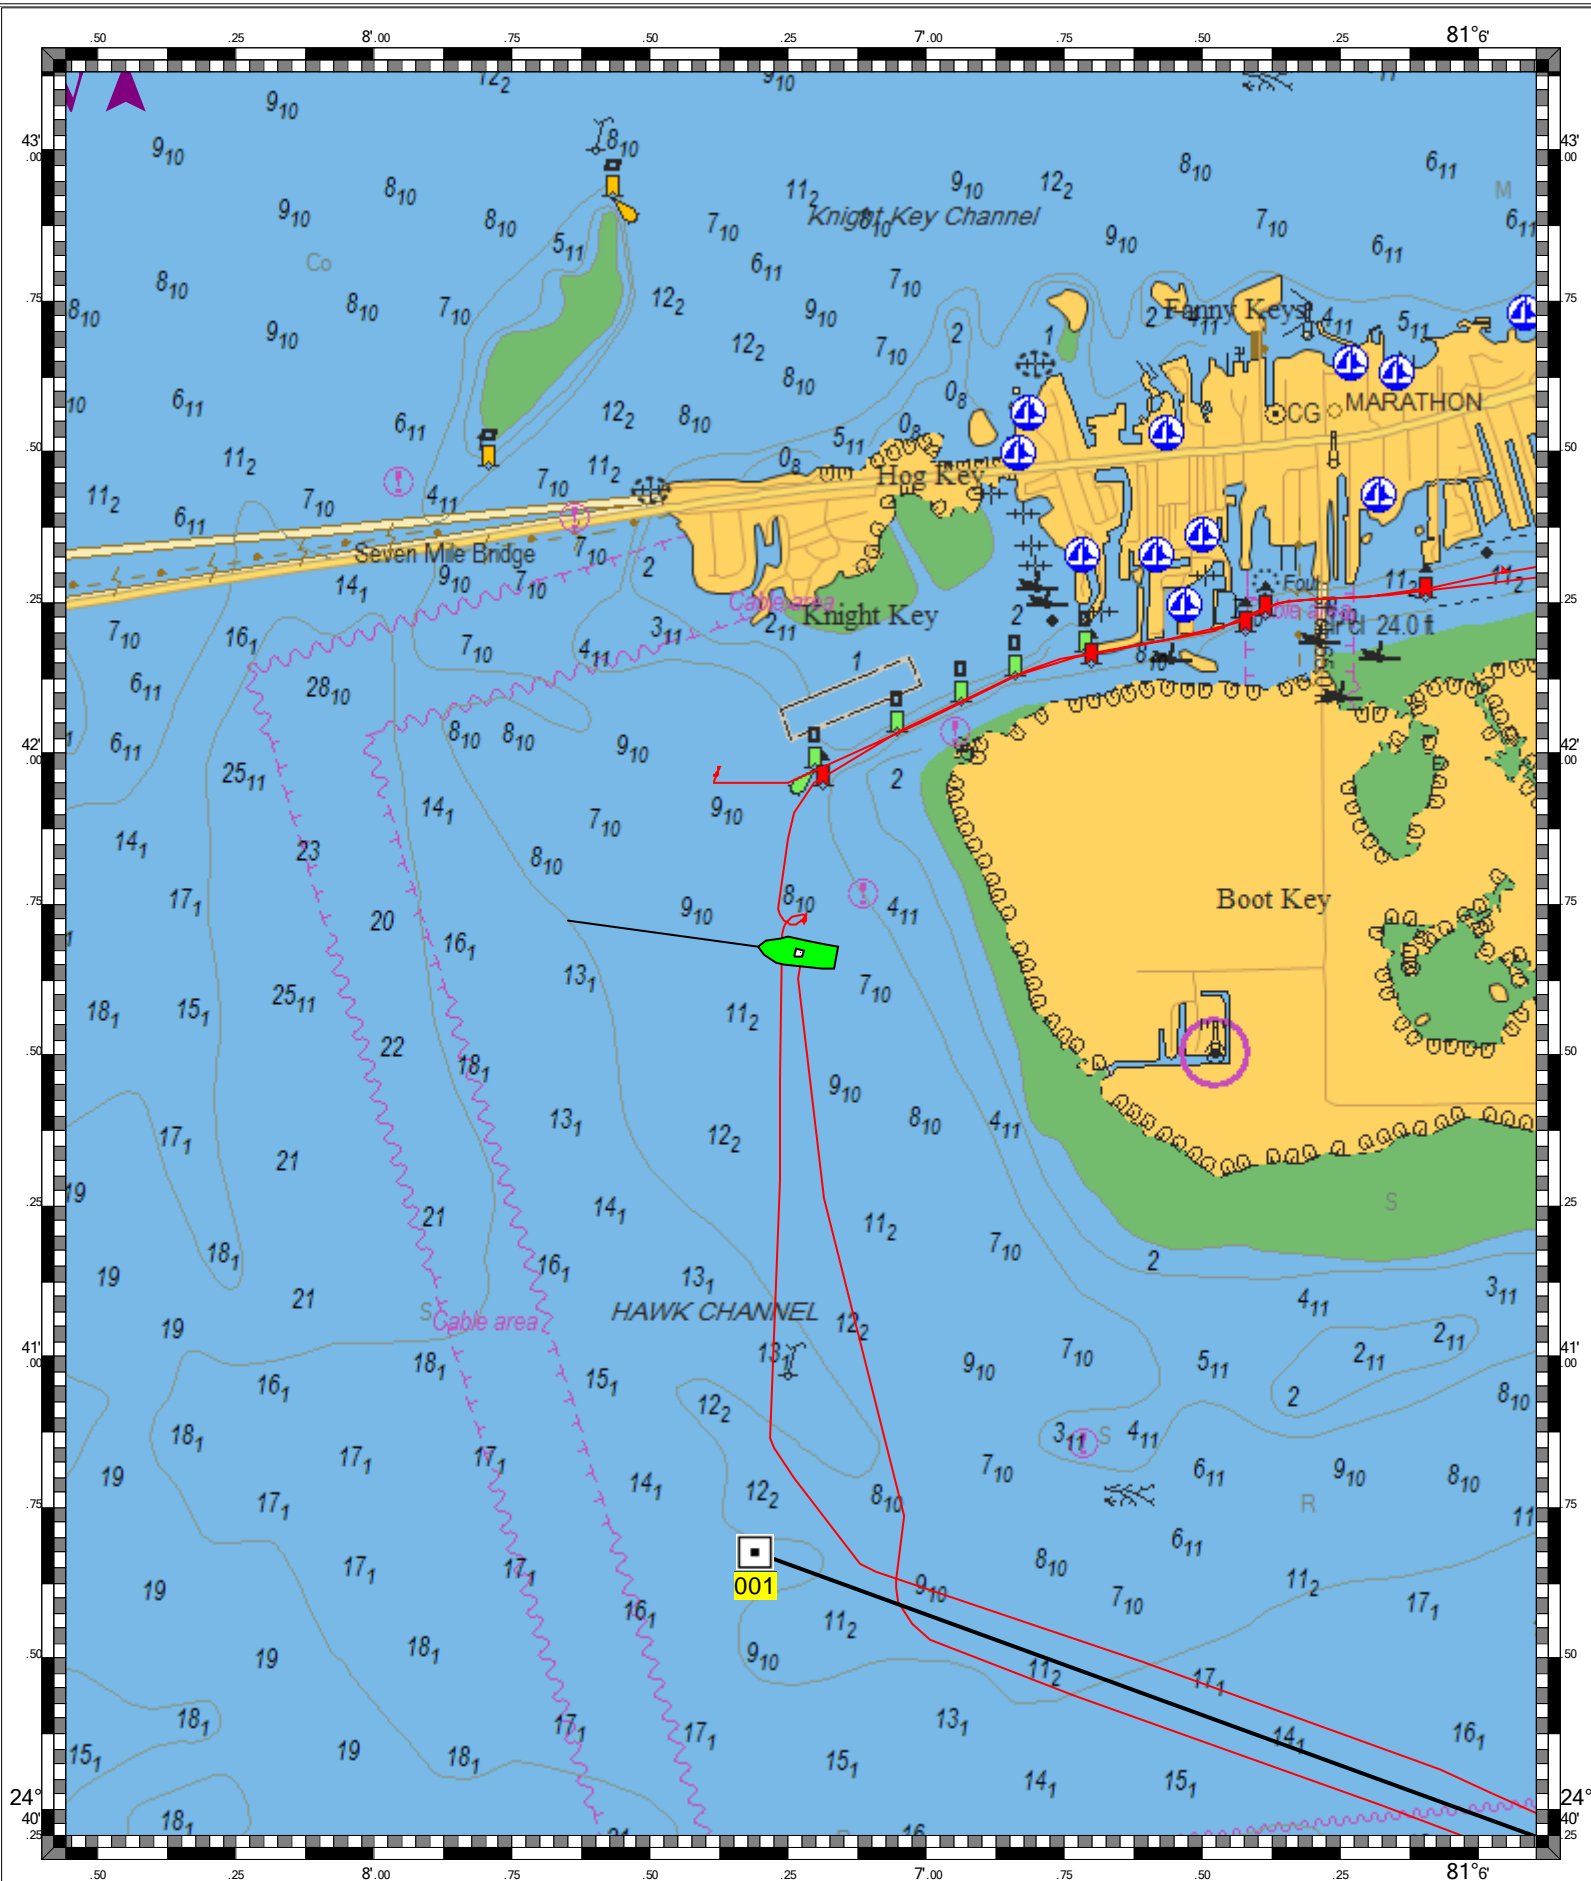

ICW: GRASSY KEY TO BAHIA HONDA KEY - 1 : 23,100
(MAX Pro World Charts - vector format) Chart #11453 - Depth Units: Feet

KEY WEST TO THE MISSISSIPPI RIVER - 1 : 739,000
(MAX Pro World Charts - vector format) Chart #11006 - Depth Units: Feet

DO NOT USE FOR NAVIGATION
SOME NAVIGATION AIDS MAY NOT BE SHOWN