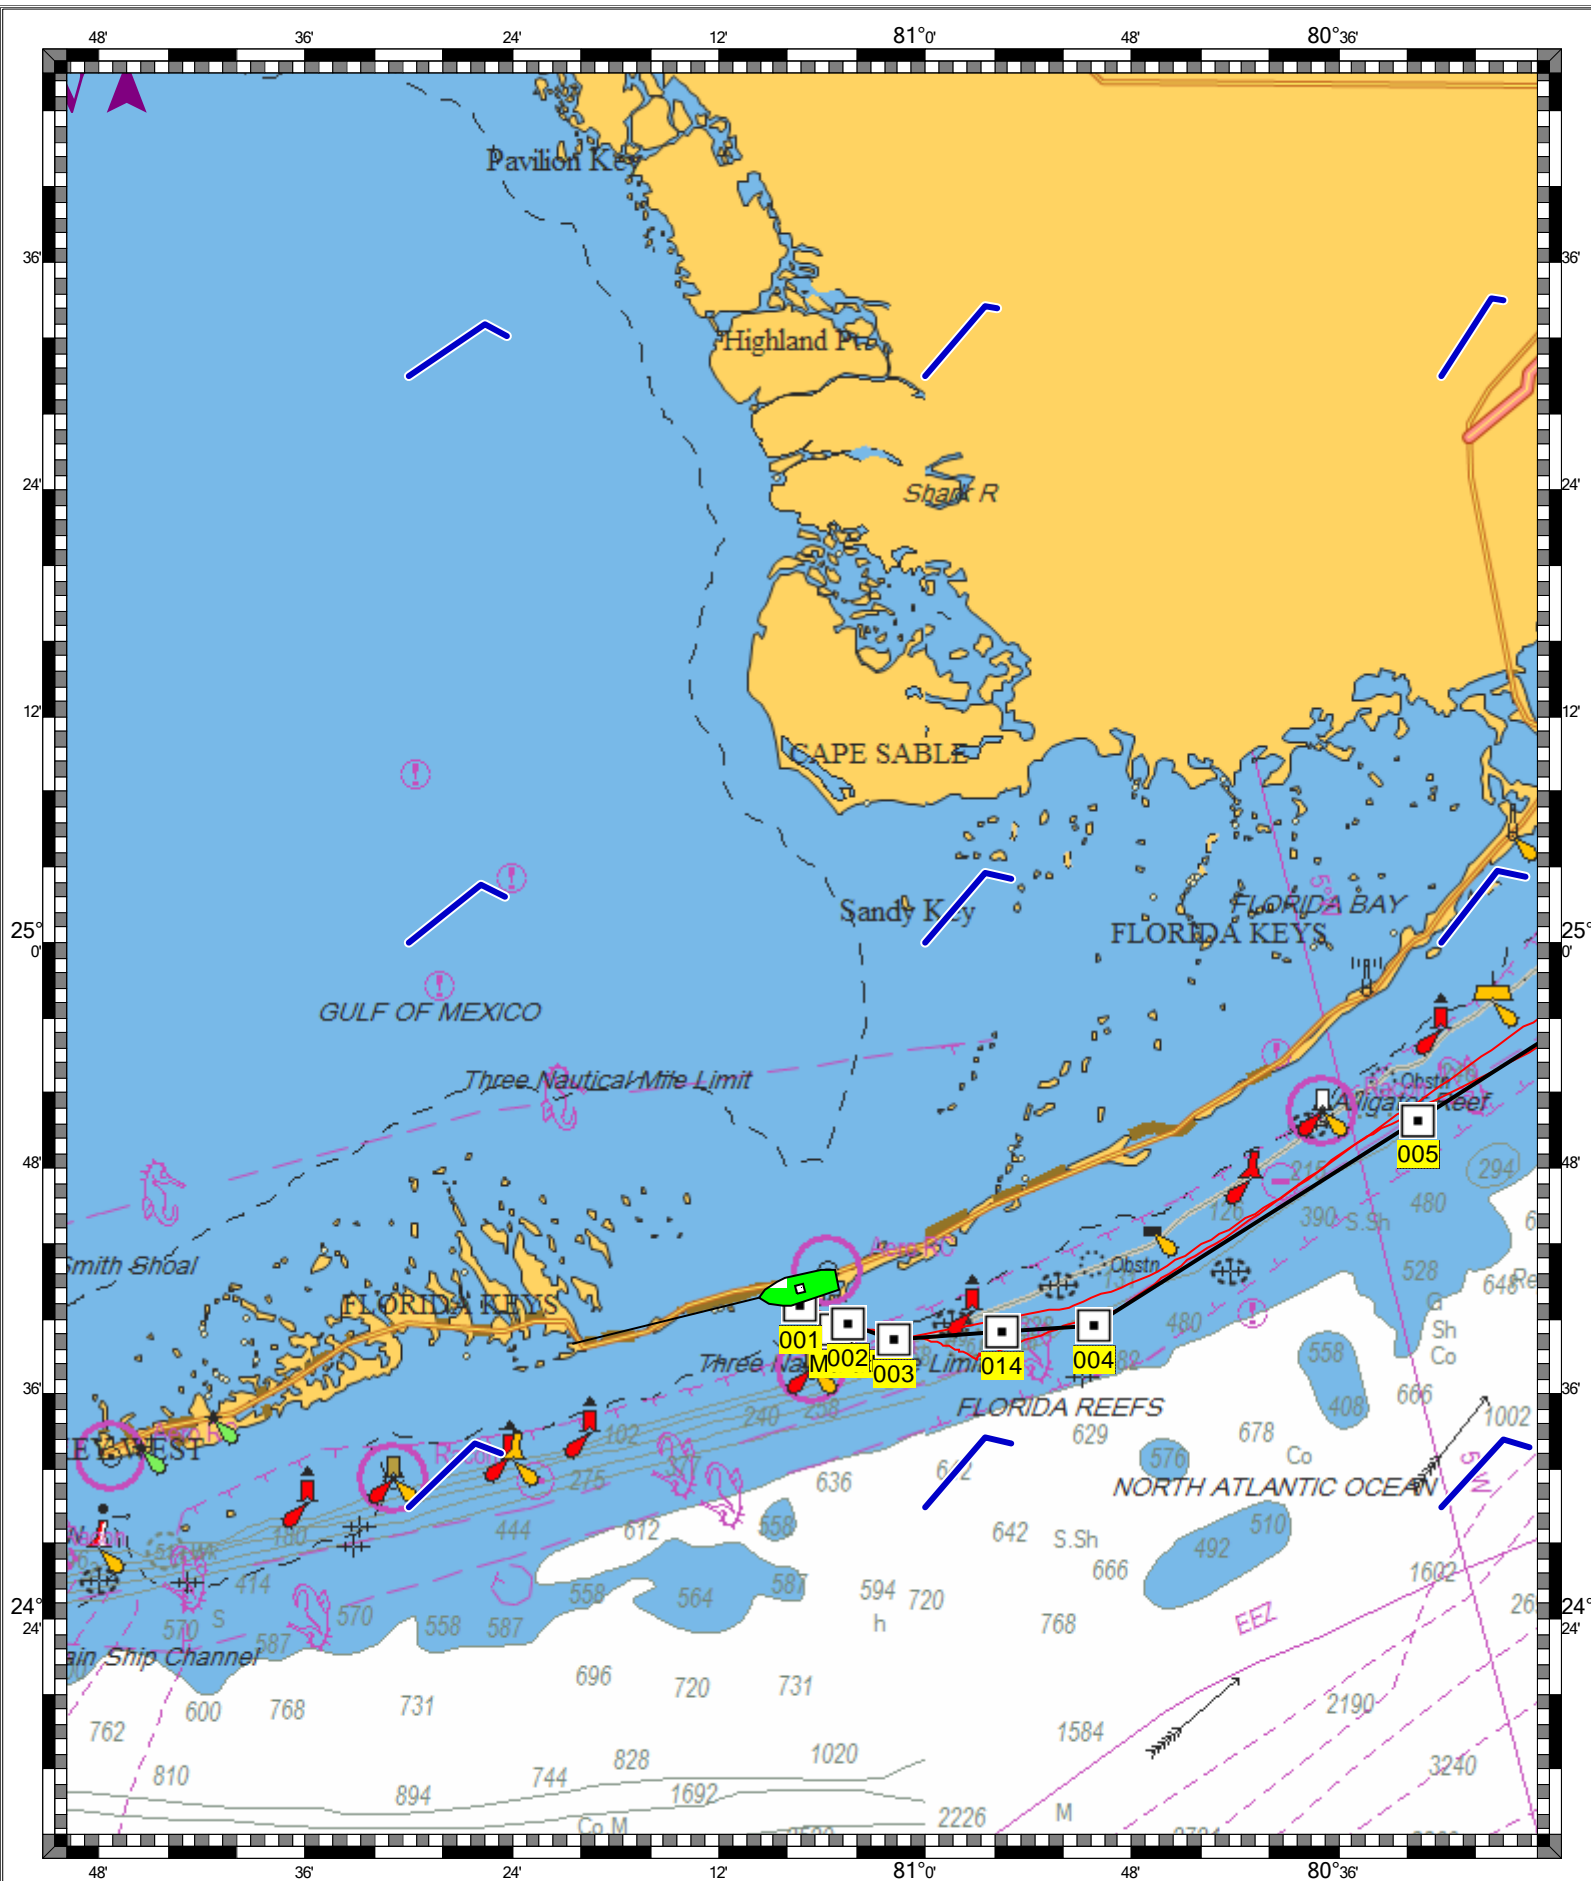

ICW: GRASSY KEY TO BAHIA HONDA KEY - 1 : 23,100
(MAX Pro World Charts - vector format) Chart #11453 - Depth Units: Feet

KEY WEST TO THE MISSISSIPPI RIVER - 1 : 739,000
(MAX Pro World Charts - vector format) Chart #11006 - Depth Units: Feet

DO NOT USE FOR NAVIGATION
SOME NAVIGATION AIDS MAY NOT BE SHOWN