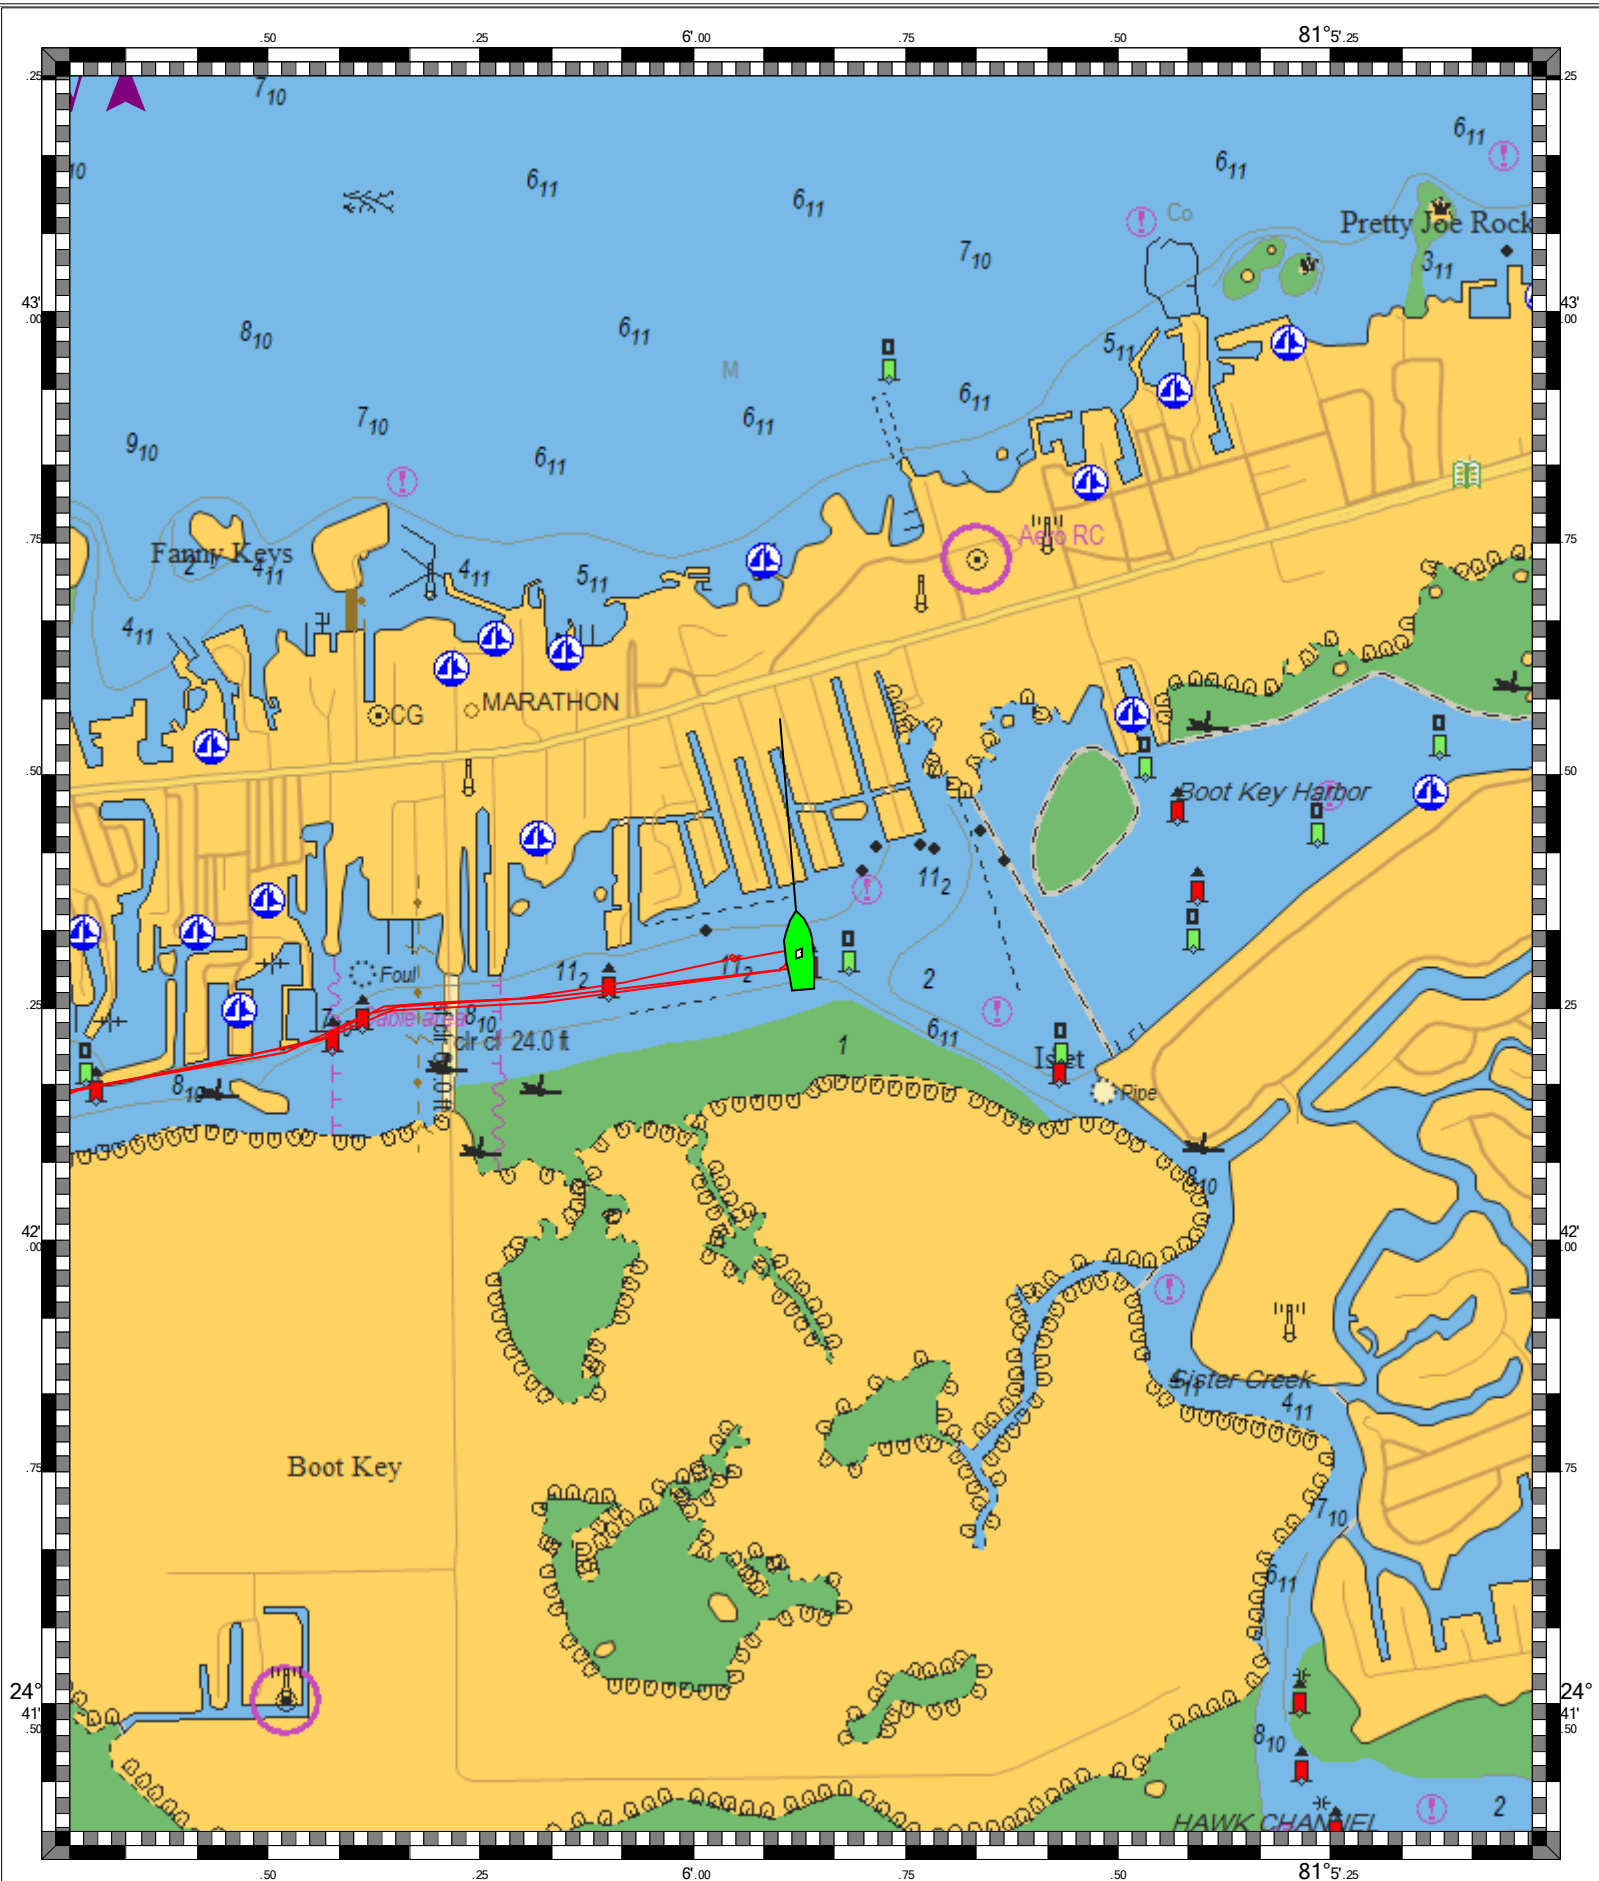

ICW: GRASSY KEY TO BAHIA HONDA KEY - 1 : 15,000
(MAX Pro World Charts - vector format) Chart #11453 - Depth Units: Feet

KEY WEST TO THE MISSISSIPPI RIVER - 1 : 959,000
(MAX Pro World Charts - vector format) Chart #11006 - Depth Units: Feet

DO NOT USE FOR NAVIGATION
SOME NAVIGATION AIDS MAY NOT BE SHOWN