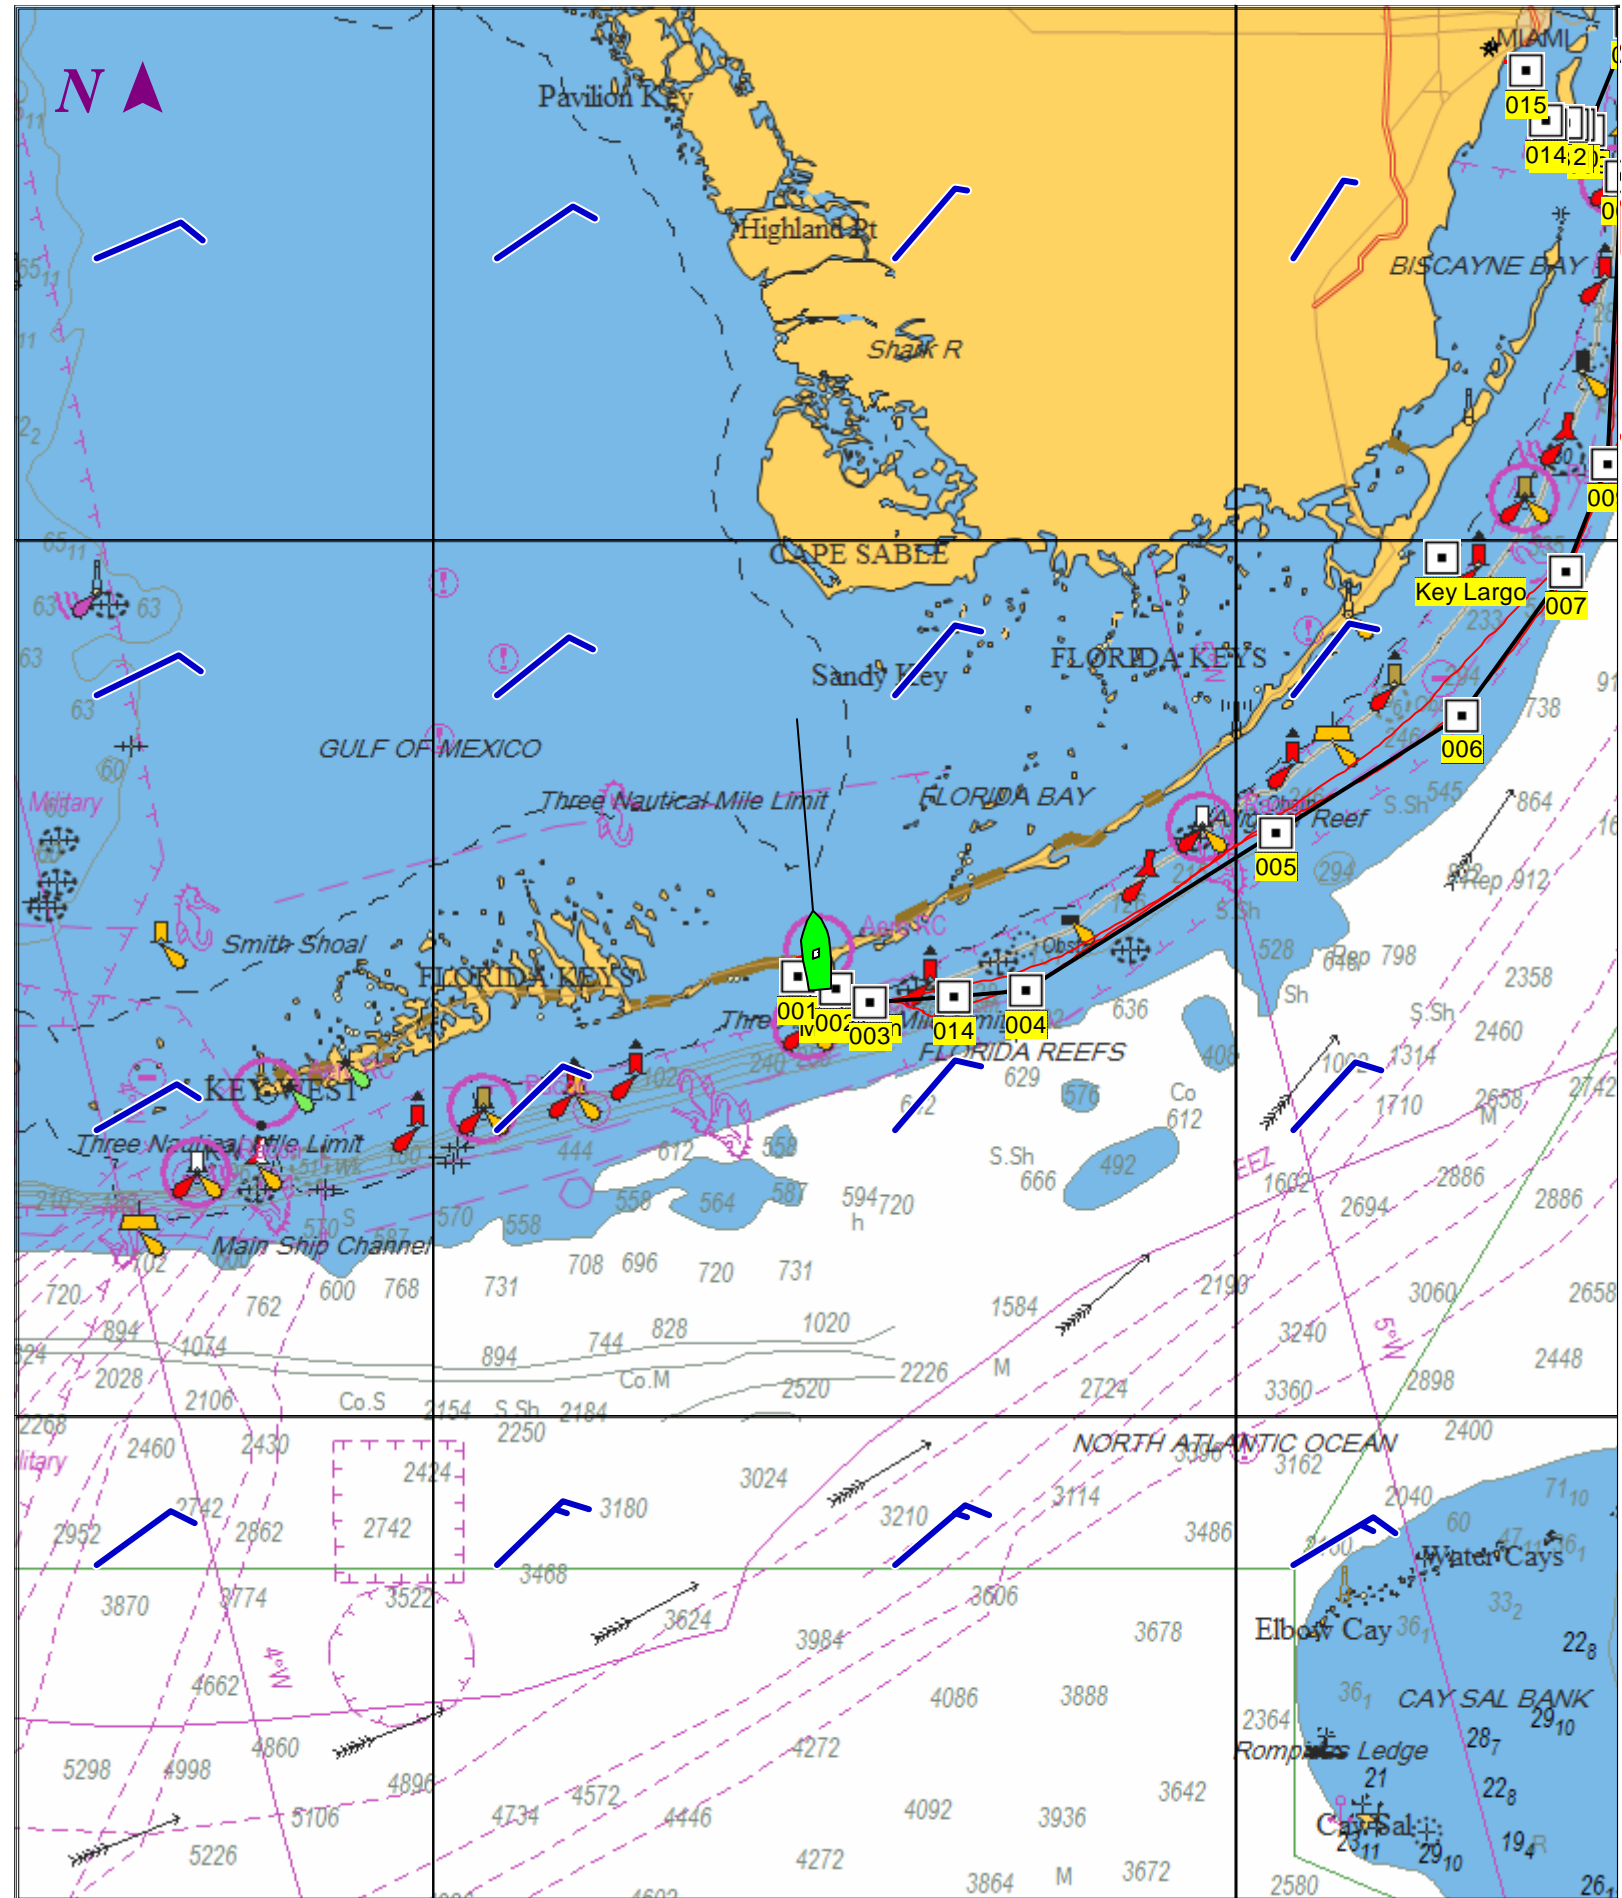

ICW: GRASSY KEY TO BAHIA HONDA KEY - 1 : 15,000
(MAX Pro World Charts - vector format) Chart #11453 - Depth Units: Feet

KEY WEST TO THE MISSISSIPPI RIVER - 1 : 959,000
(MAX Pro World Charts - vector format) Chart #11006 - Depth Units: Feet

DO NOT USE FOR NAVIGATION
SOME NAVIGATION AIDS MAY NOT BE SHOWN