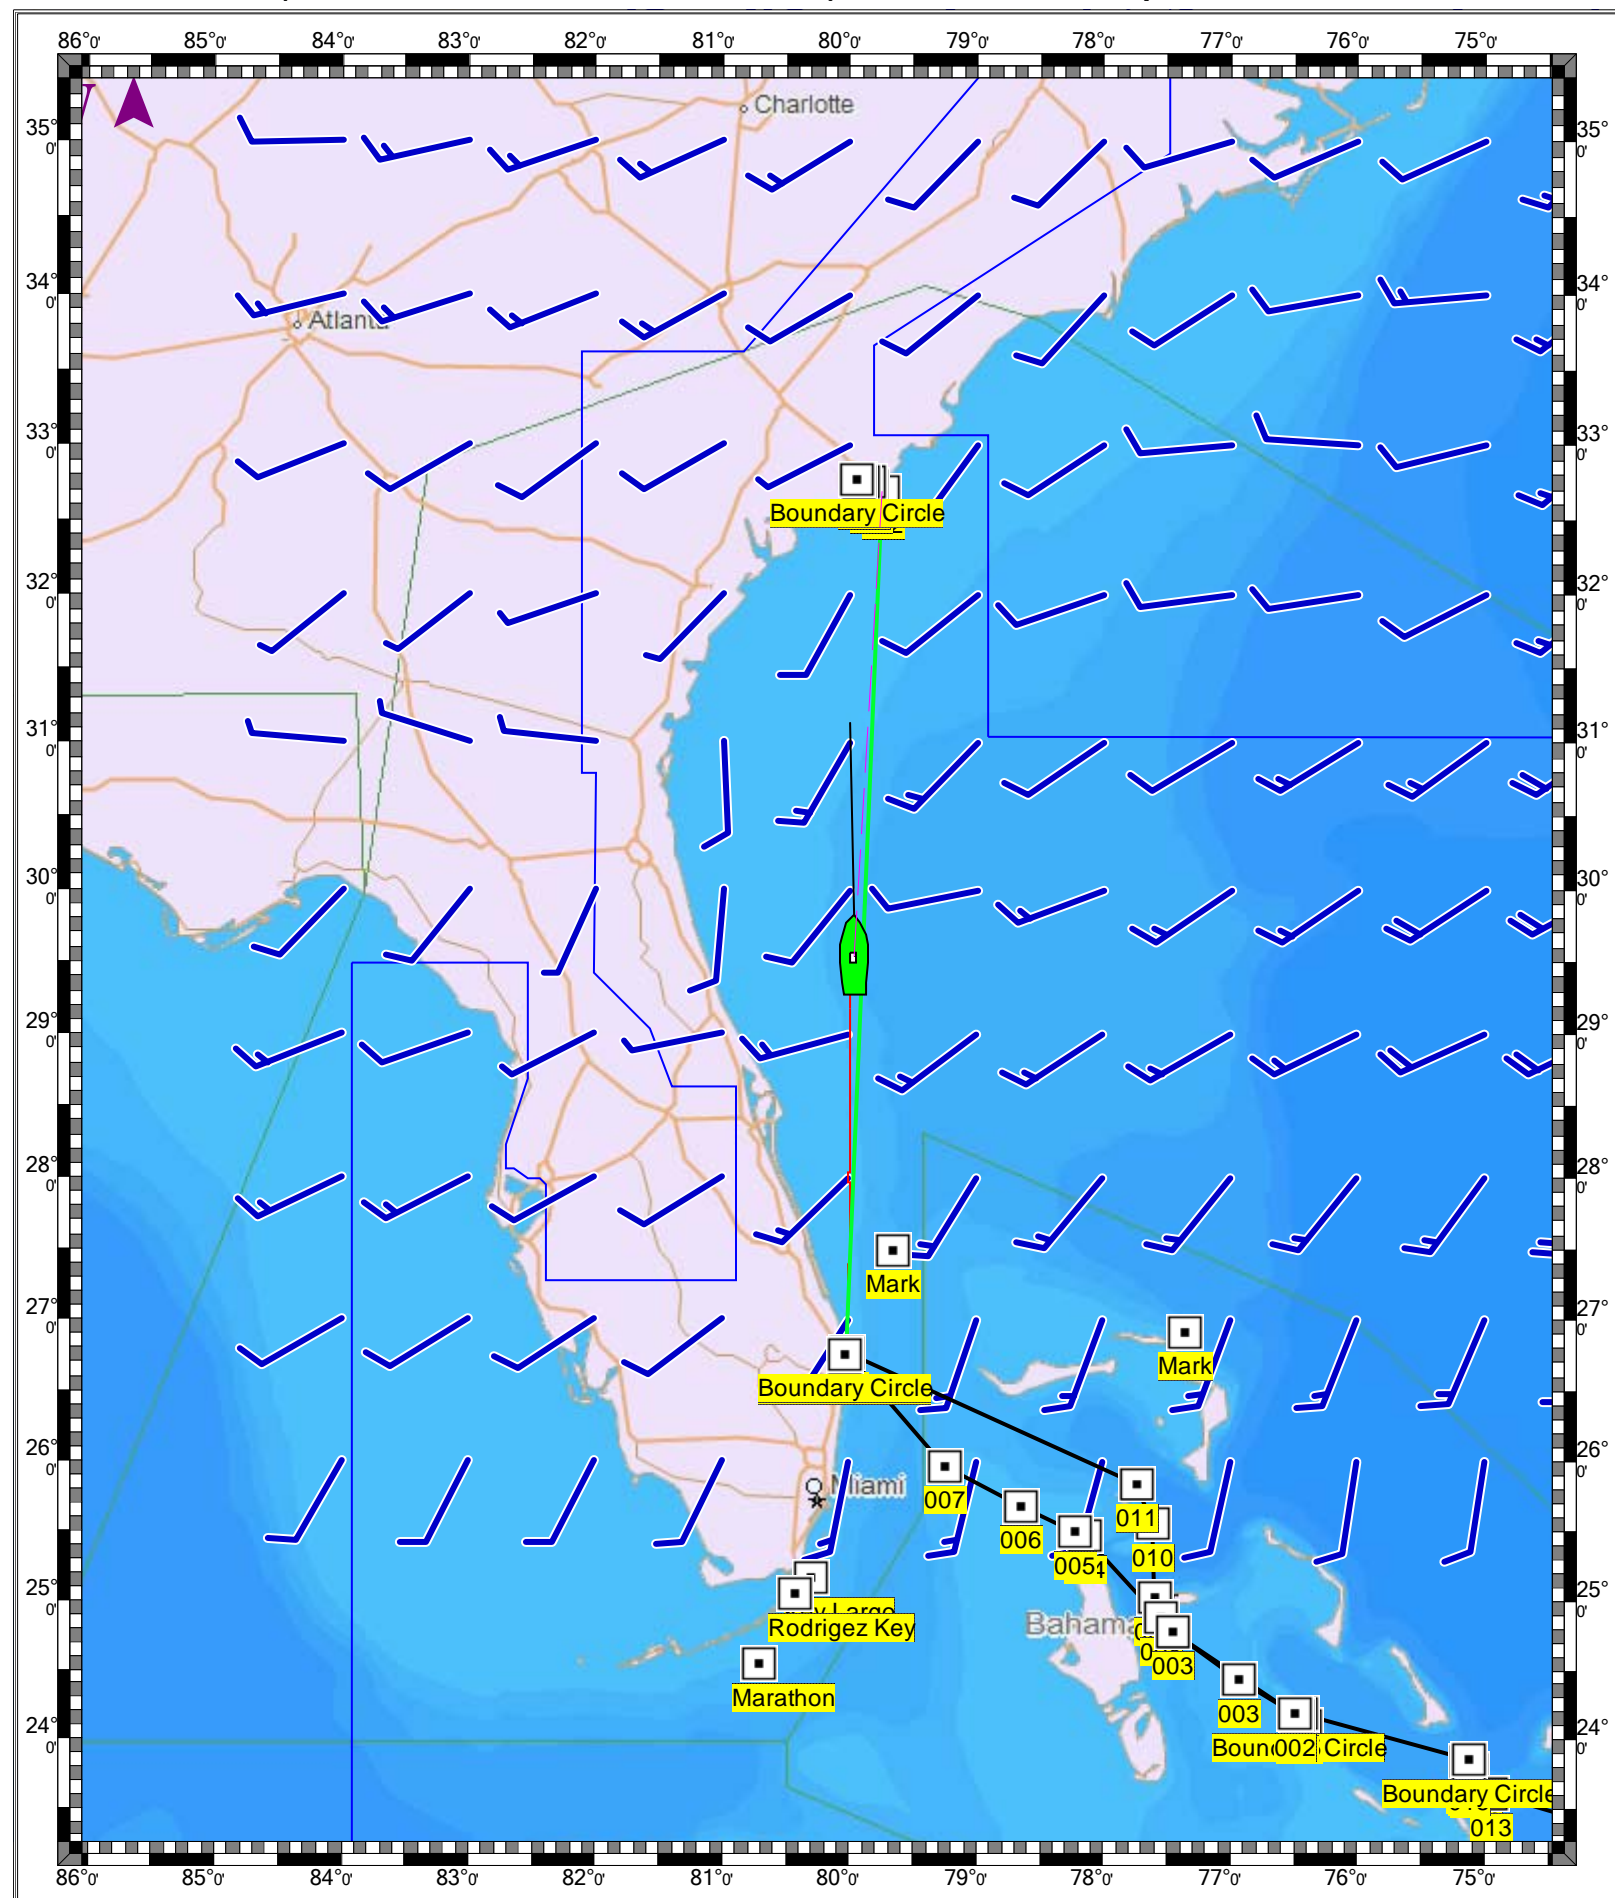

MAX Pro World Chart - 1 : 5,770,000
(MAX Pro World Charts - vector format) Chart #MAX Pro - Depth Units: Feet

DO NOT USE FOR NAVIGATION
SOME NAVIGATION AIDS MAY NOT BE SHOWN