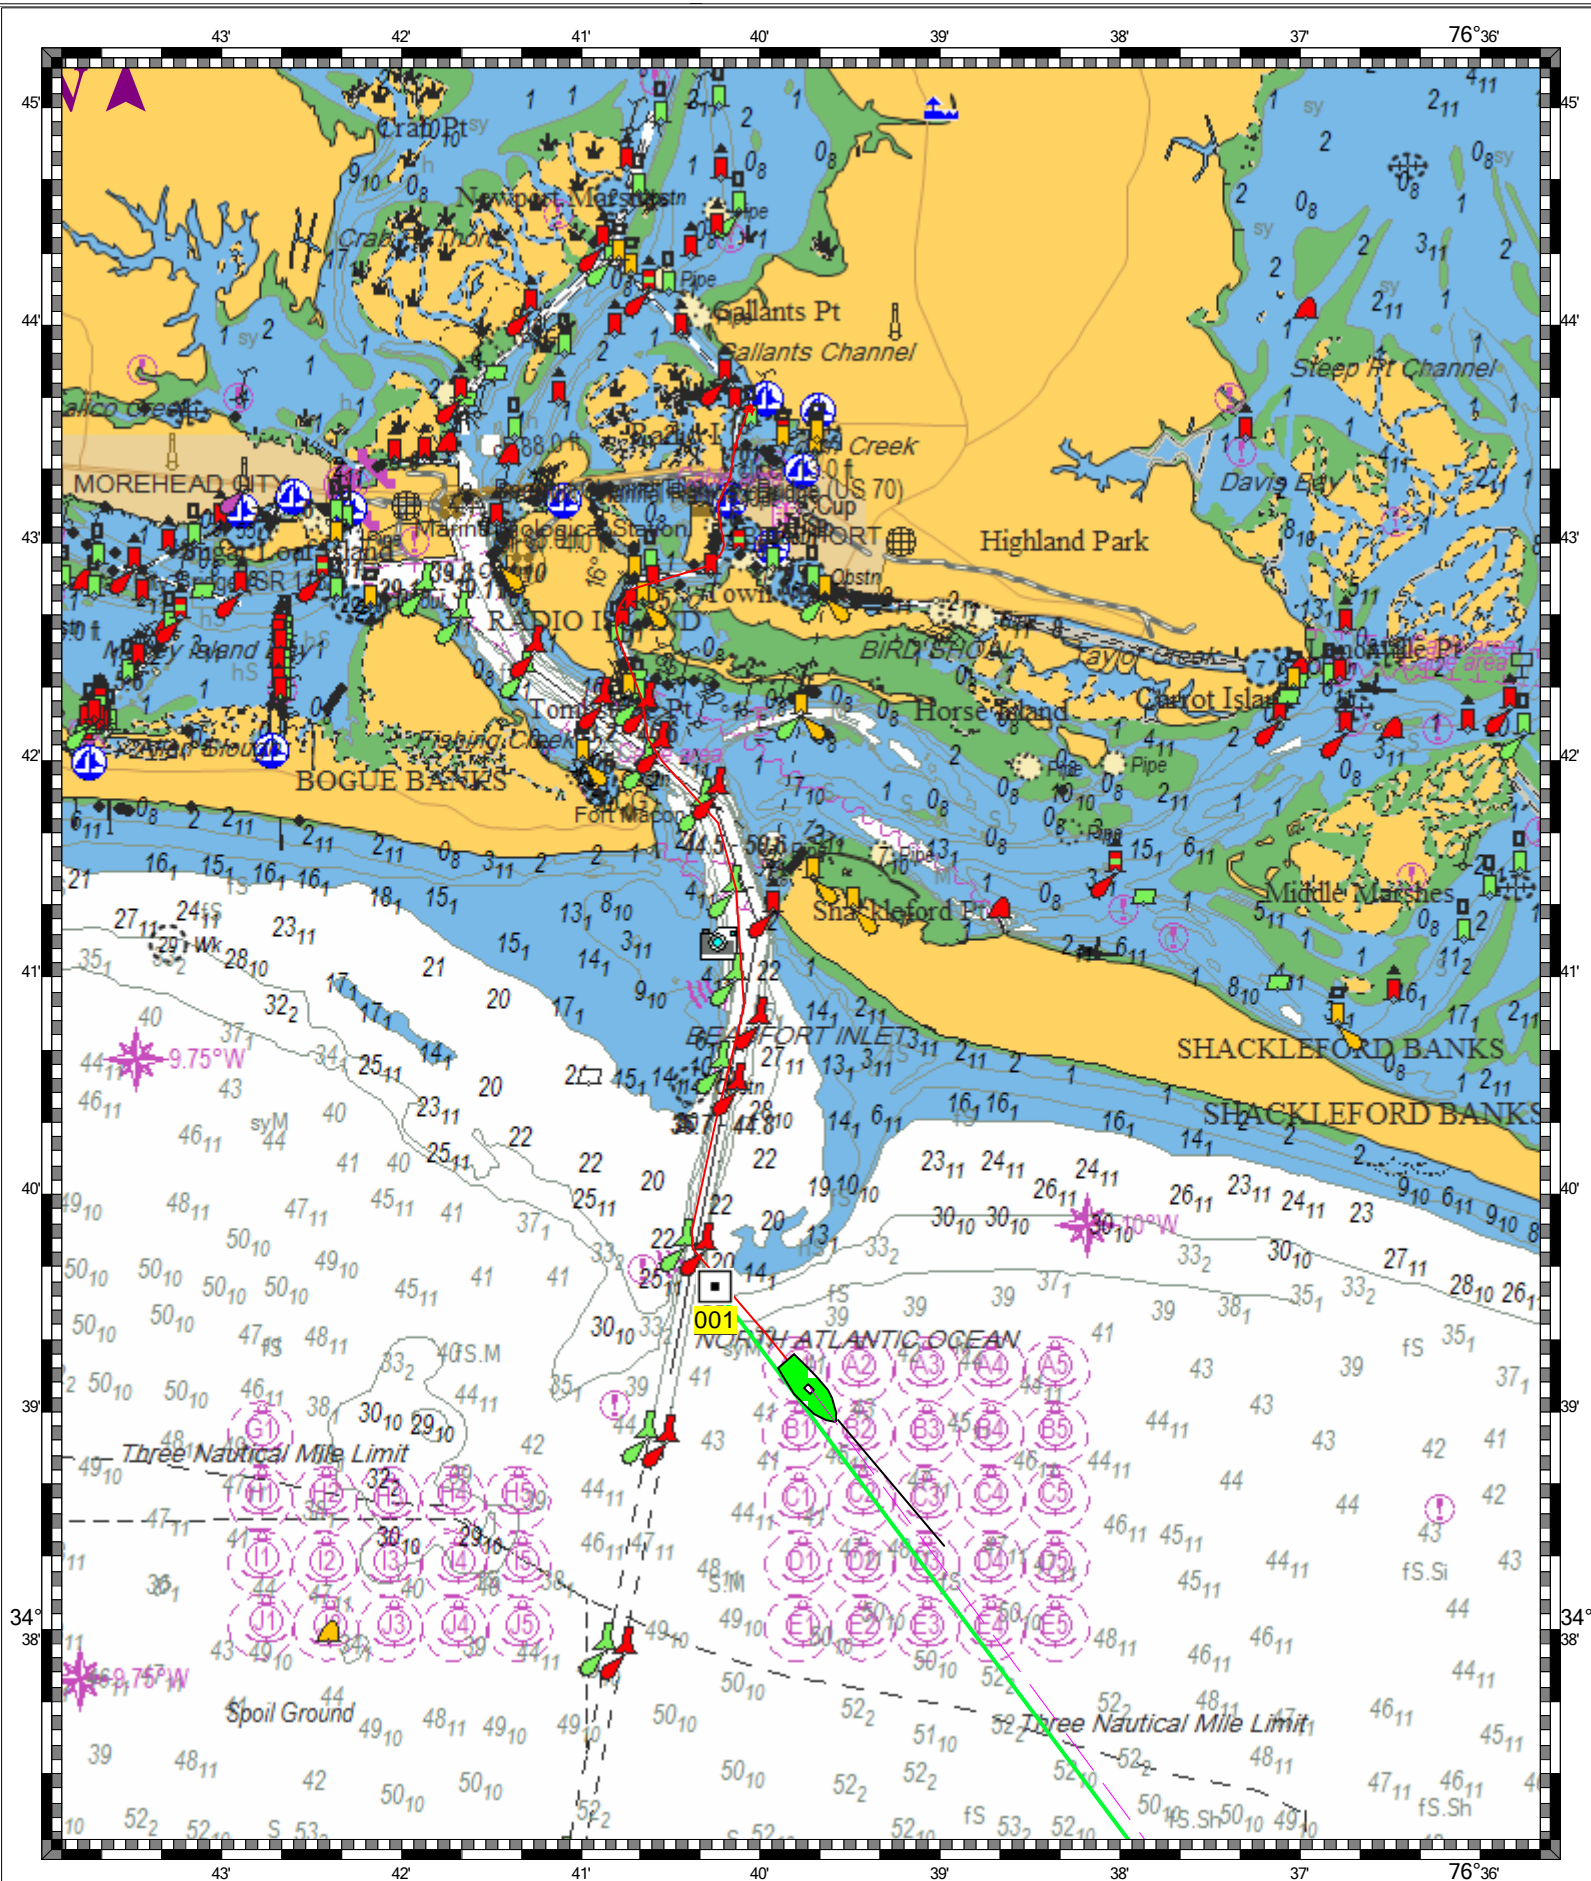

MOREHEAD CITY HARBOR, NC - 1 : 64,200
(MAX Pro World Charts - vector format) Chart #11547 - Depth Units: Feet

DO NOT USE FOR NAVIGATION
SOME NAVIGATION AIDS MAY NOT BE SHOWN

CAPE HATTERAS TO STRAITS OF FLORIDA - 1 : 1,027,000
(MAX Pro World Charts - vector format) Chart #11009 - Depth Units: Feet

DO NOT USE FOR NAVIGATION
SOME NAVIGATION AIDS MAY NOT BE SHOWN