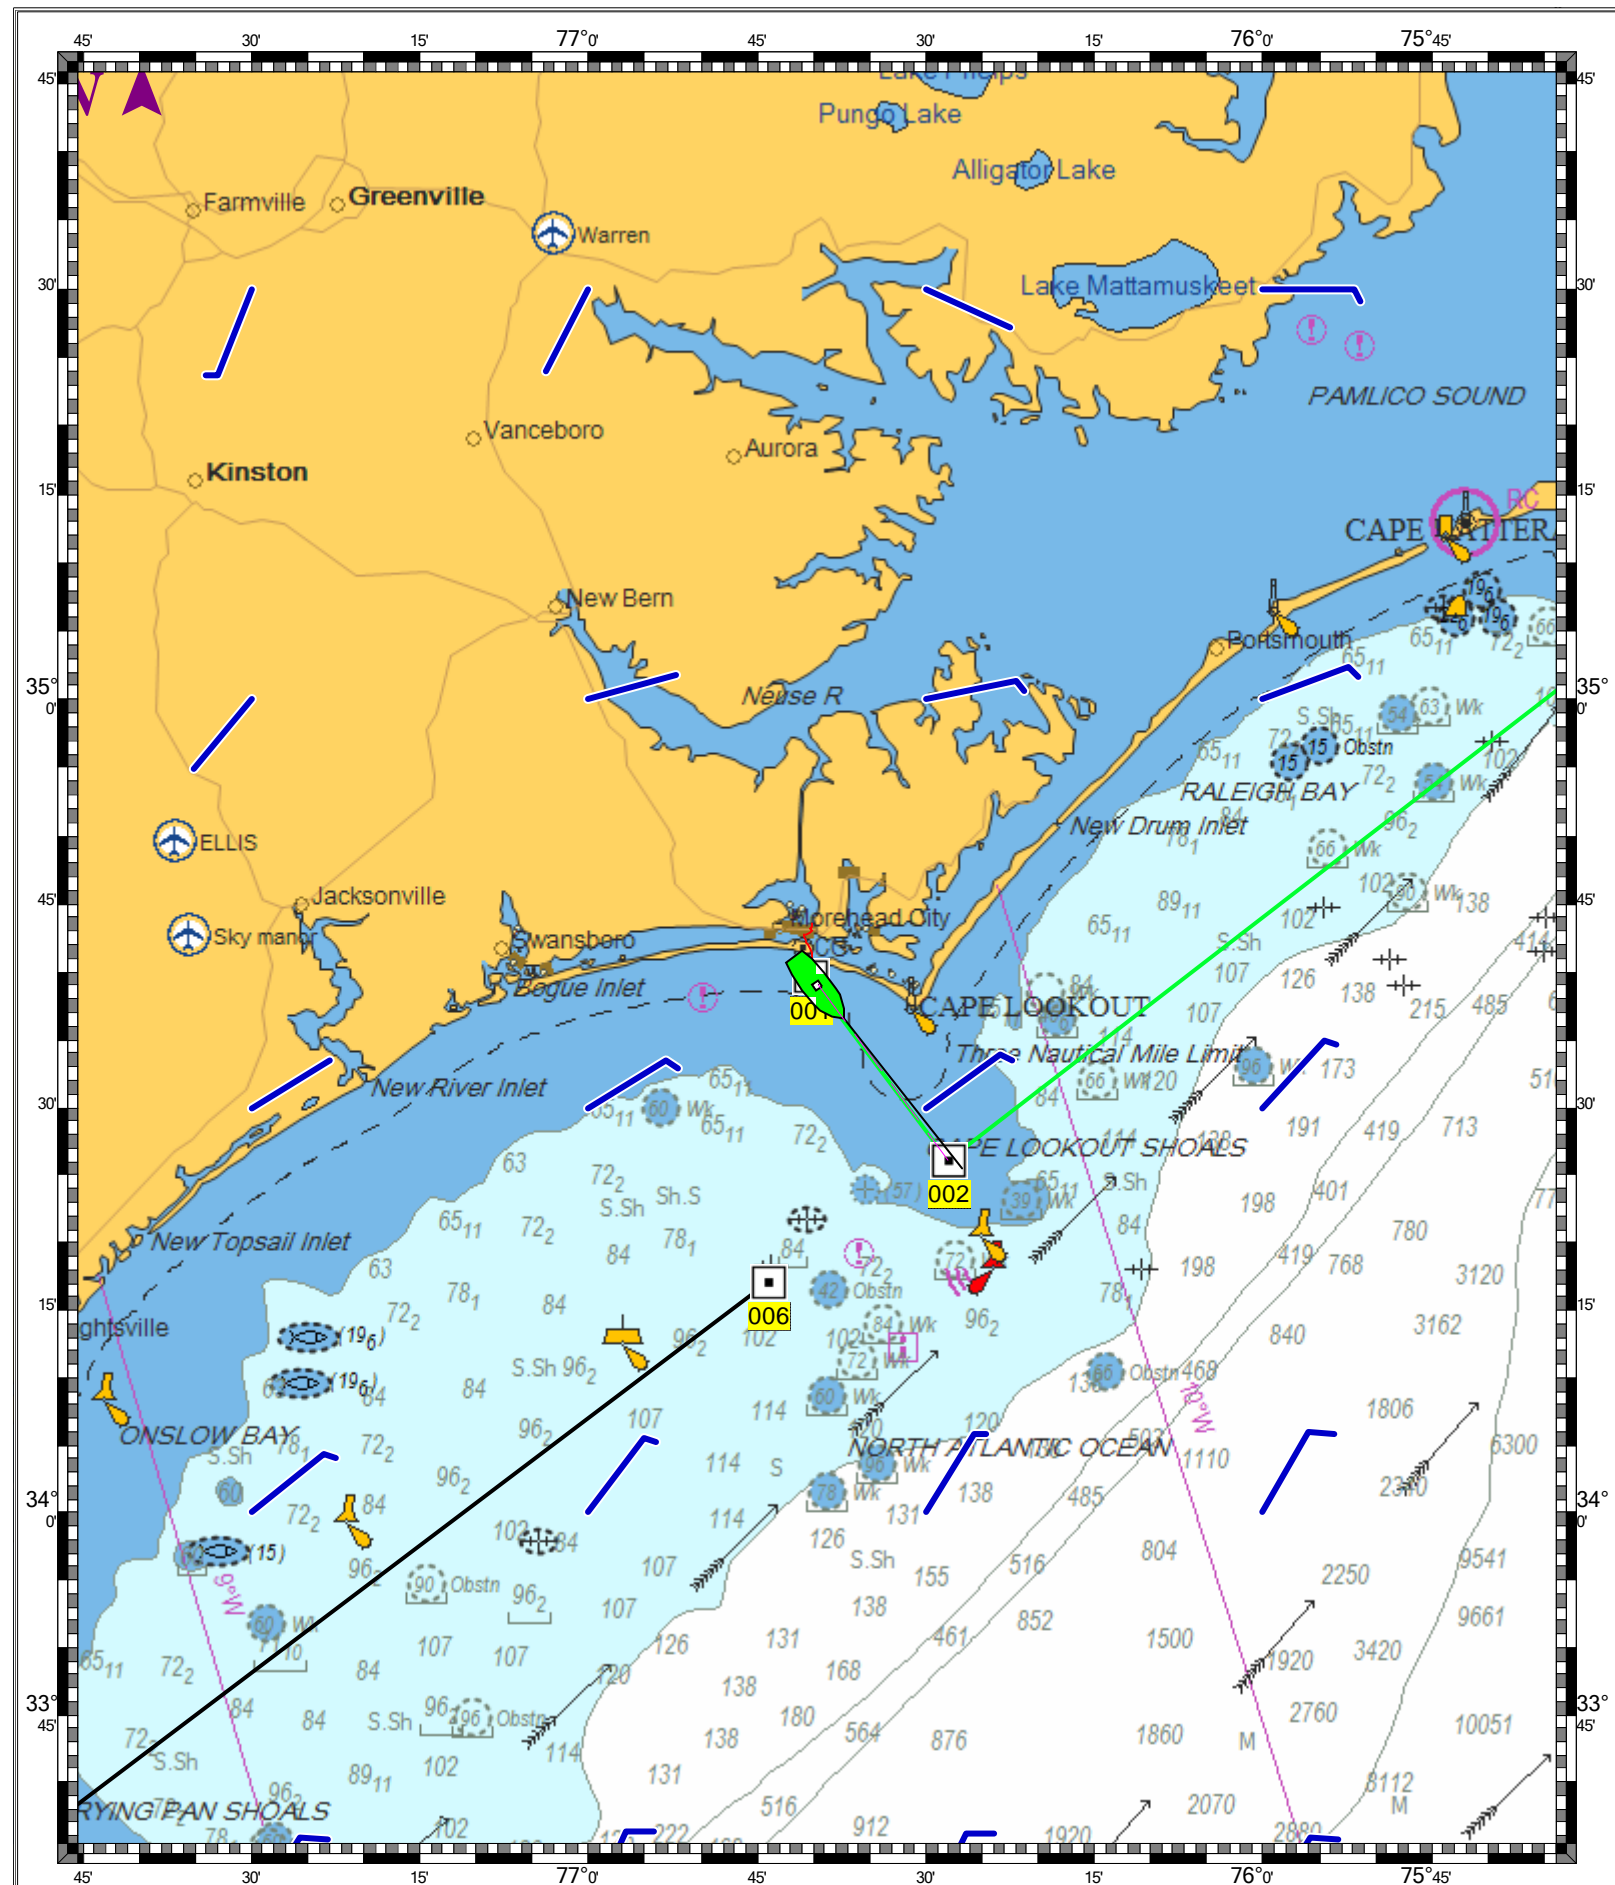

MOREHEAD CITY HARBOR, NC - 1 : 64,200
(MAX Pro World Charts - vector format) Chart #11547 - Depth Units: Feet

DO NOT USE FOR NAVIGATION
SOME NAVIGATION AIDS MAY NOT BE SHOWN

CAPE HATTERAS TO STRAITS OF FLORIDA - 1 : 1,027,000
(MAX Pro World Charts - vector format) Chart #11009 - Depth Units: Feet

DO NOT USE FOR NAVIGATION
SOME NAVIGATION AIDS MAY NOT BE SHOWN