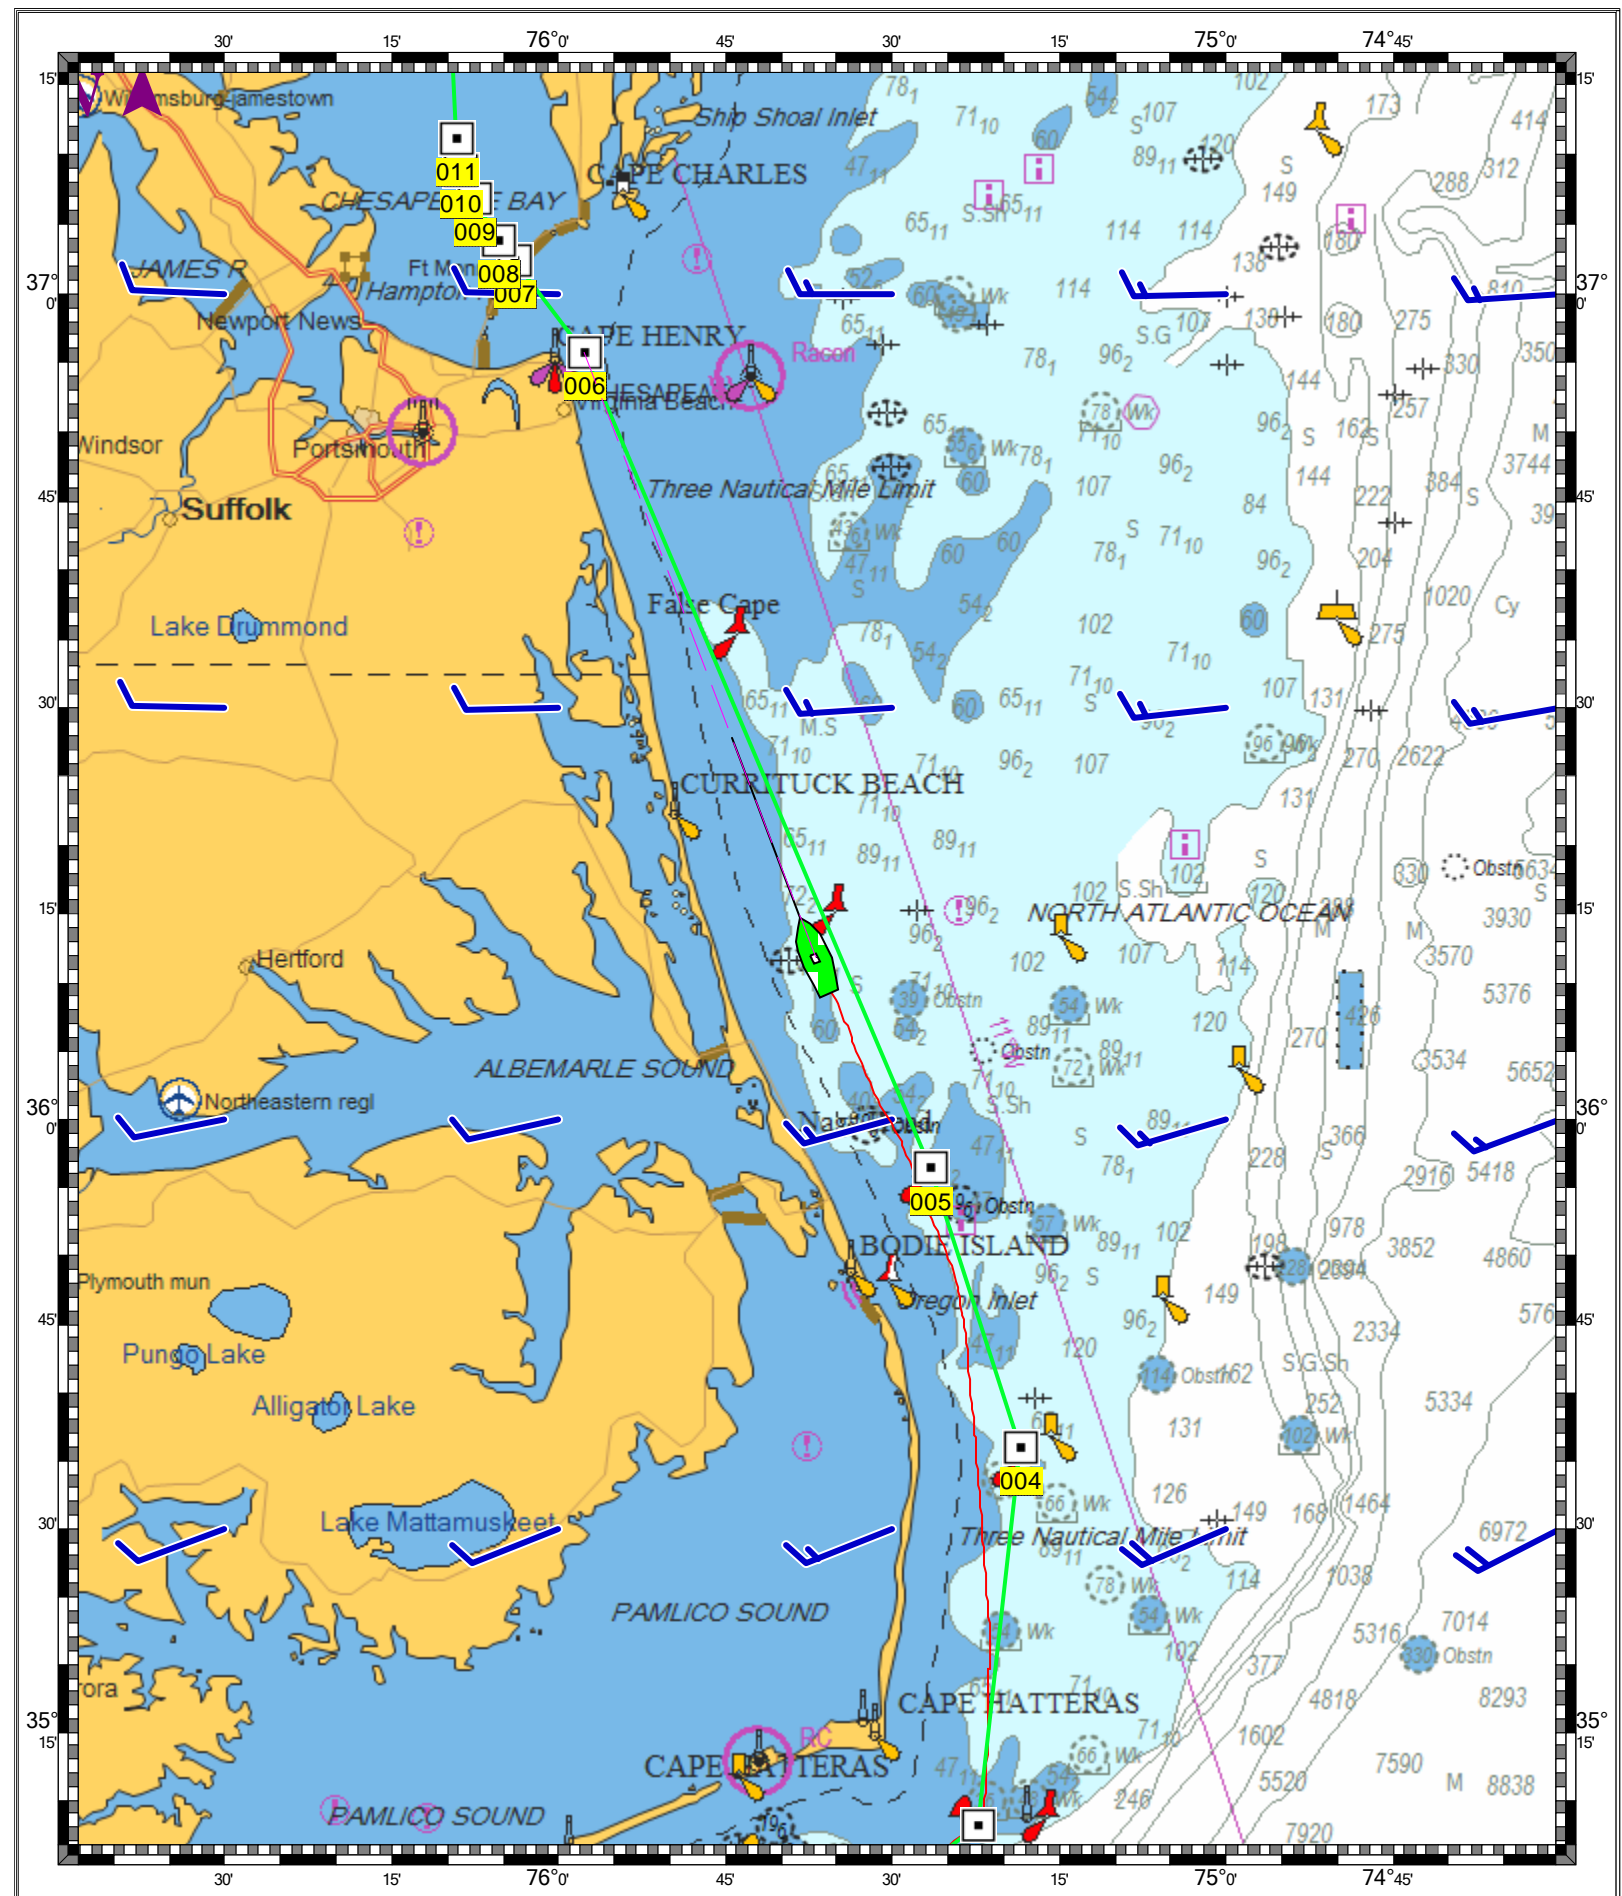

CAPE SABLE TO CAPE HATTERAS - 1 : 1,018,000  
(MAX Pro World Charts - vector format) Chart #13003 - Depth Units: Feet

DO NOT USE FOR NAVIGATION  
SOME NAVIGATION AIDS MAY NOT BE SHOWN

**MAX Pro World Chart - 1 : 4,070,000**  
**(MAX Pro World Charts - vector format) Chart #MAX Pro - Depth Units: Feet**