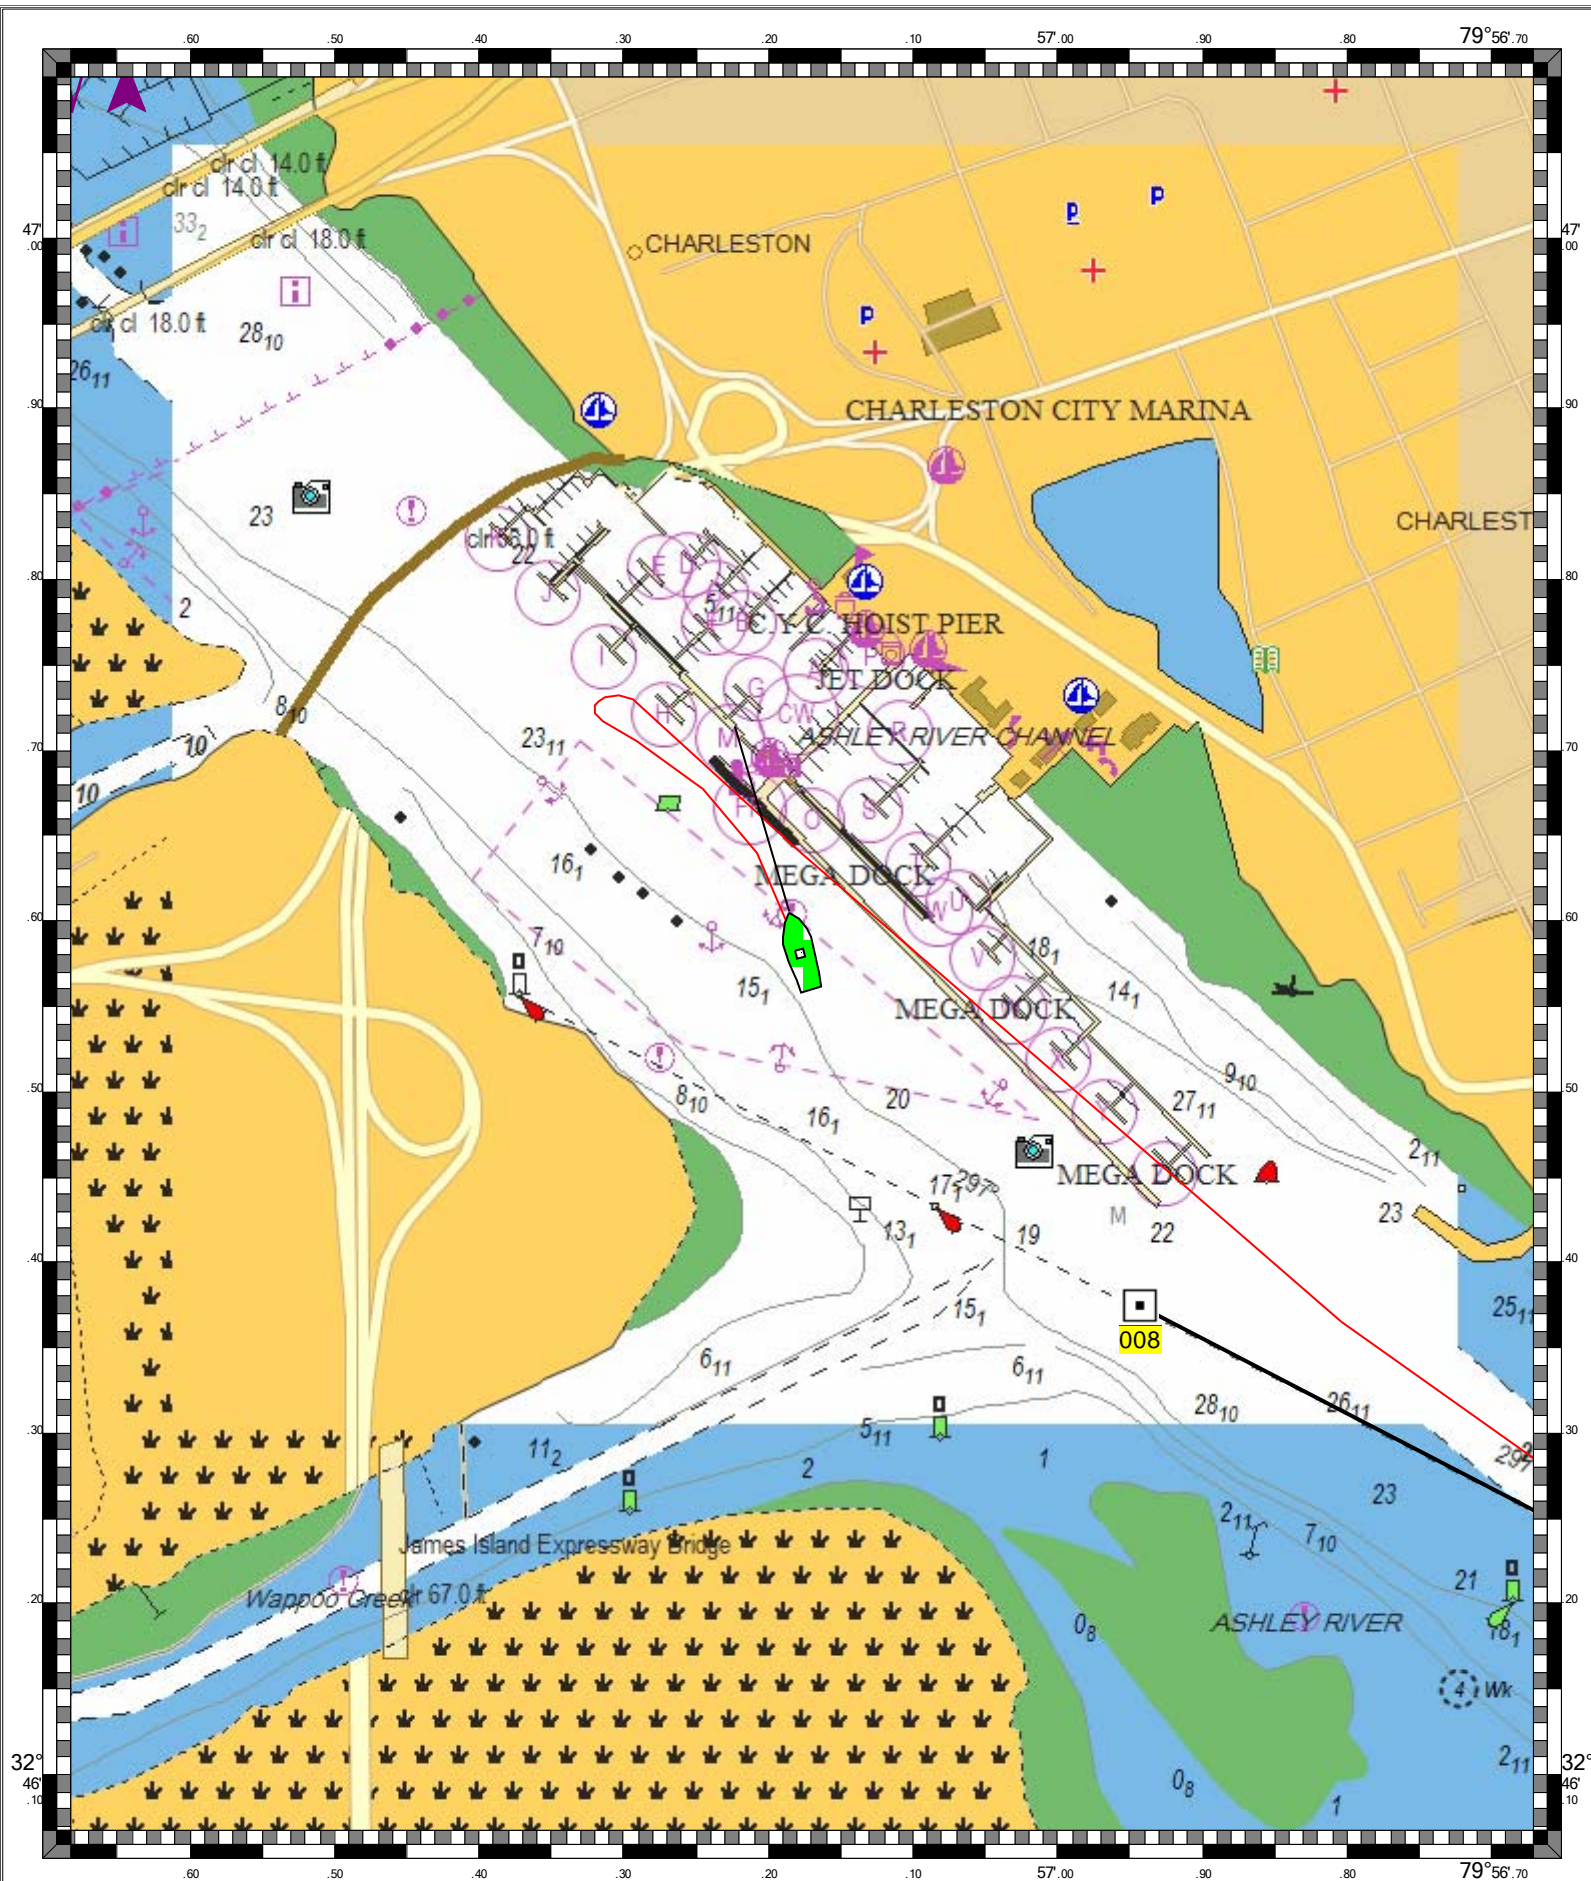

CHARLESTON CITY MARINA, SC - 1 : 8,160
(MAX Pro World Charts - vector format) Chart #SCAR006 - Depth Units: Feet

DO NOT USE FOR NAVIGATION
SOME NAVIGATION AIDS MAY NOT BE SHOWN

MAX Pro World Chart - 1 : 8,360,000
(MAX Pro World Charts - vector format) Chart #MAX Pro - Depth Units: Feet

DO NOT USE FOR NAVIGATION
SOME NAVIGATION AIDS MAY NOT BE SHOWN