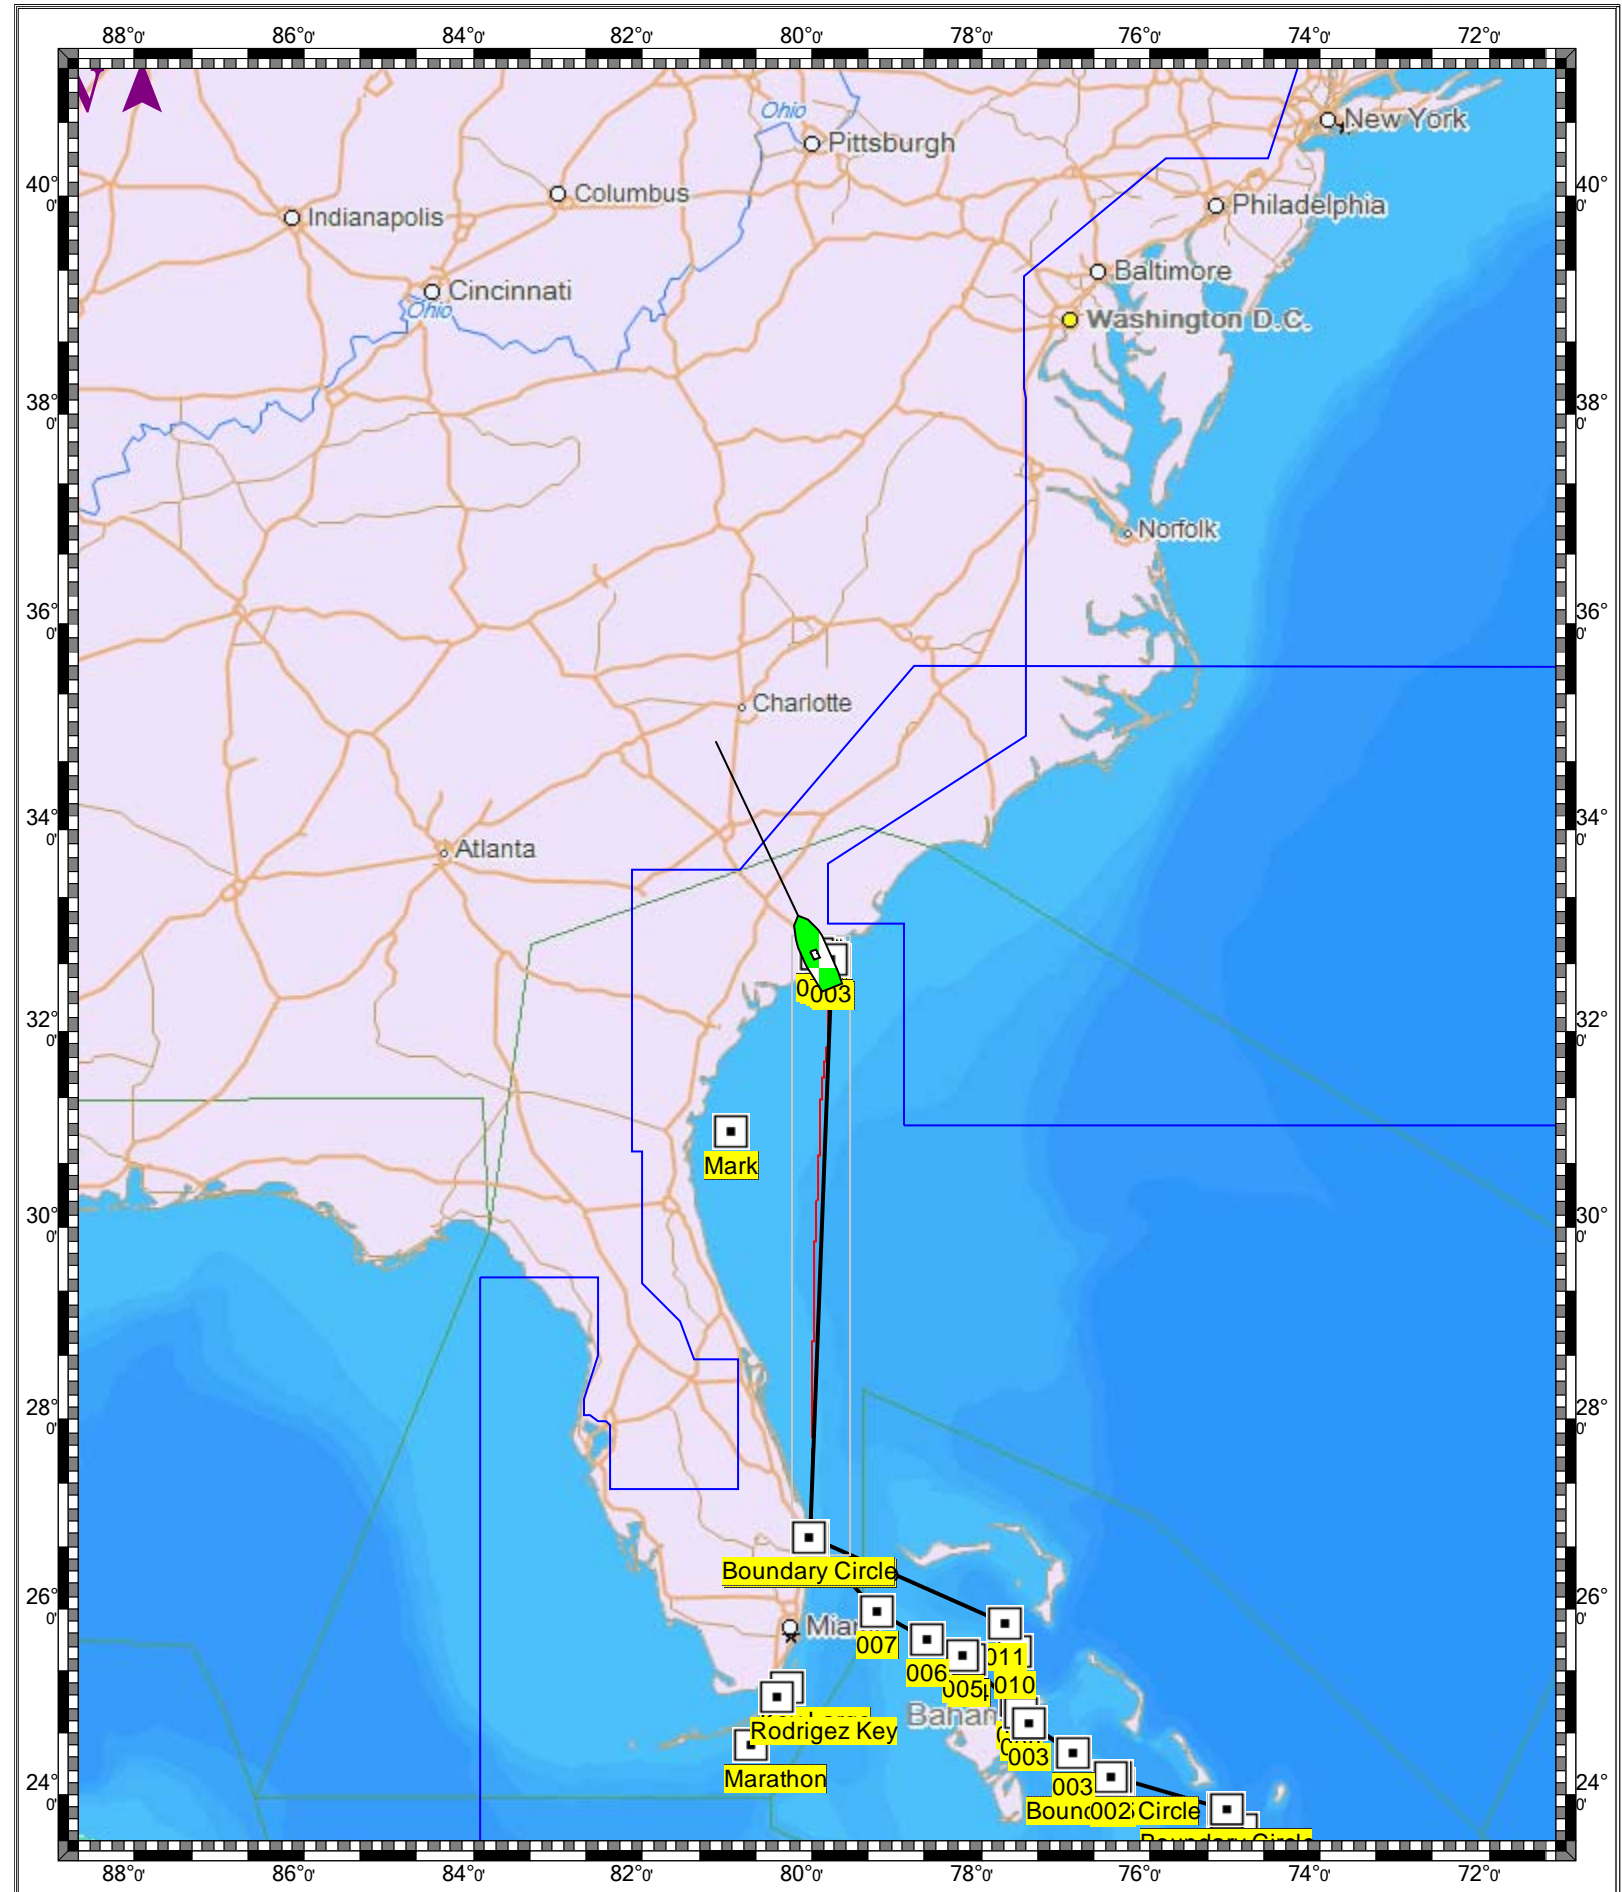

CHARLESTON CITY MARINA, SC - 1 : 8,160
(MAX Pro World Charts - vector format) Chart #SCAR006 - Depth Units: Feet

DO NOT USE FOR NAVIGATION
SOME NAVIGATION AIDS MAY NOT BE SHOWN

MAX Pro World Chart - 1 : 8,360,000
(MAX Pro World Charts - vector format) Chart #MAX Pro - Depth Units: Feet

DO NOT USE FOR NAVIGATION
SOME NAVIGATION AIDS MAY NOT BE SHOWN