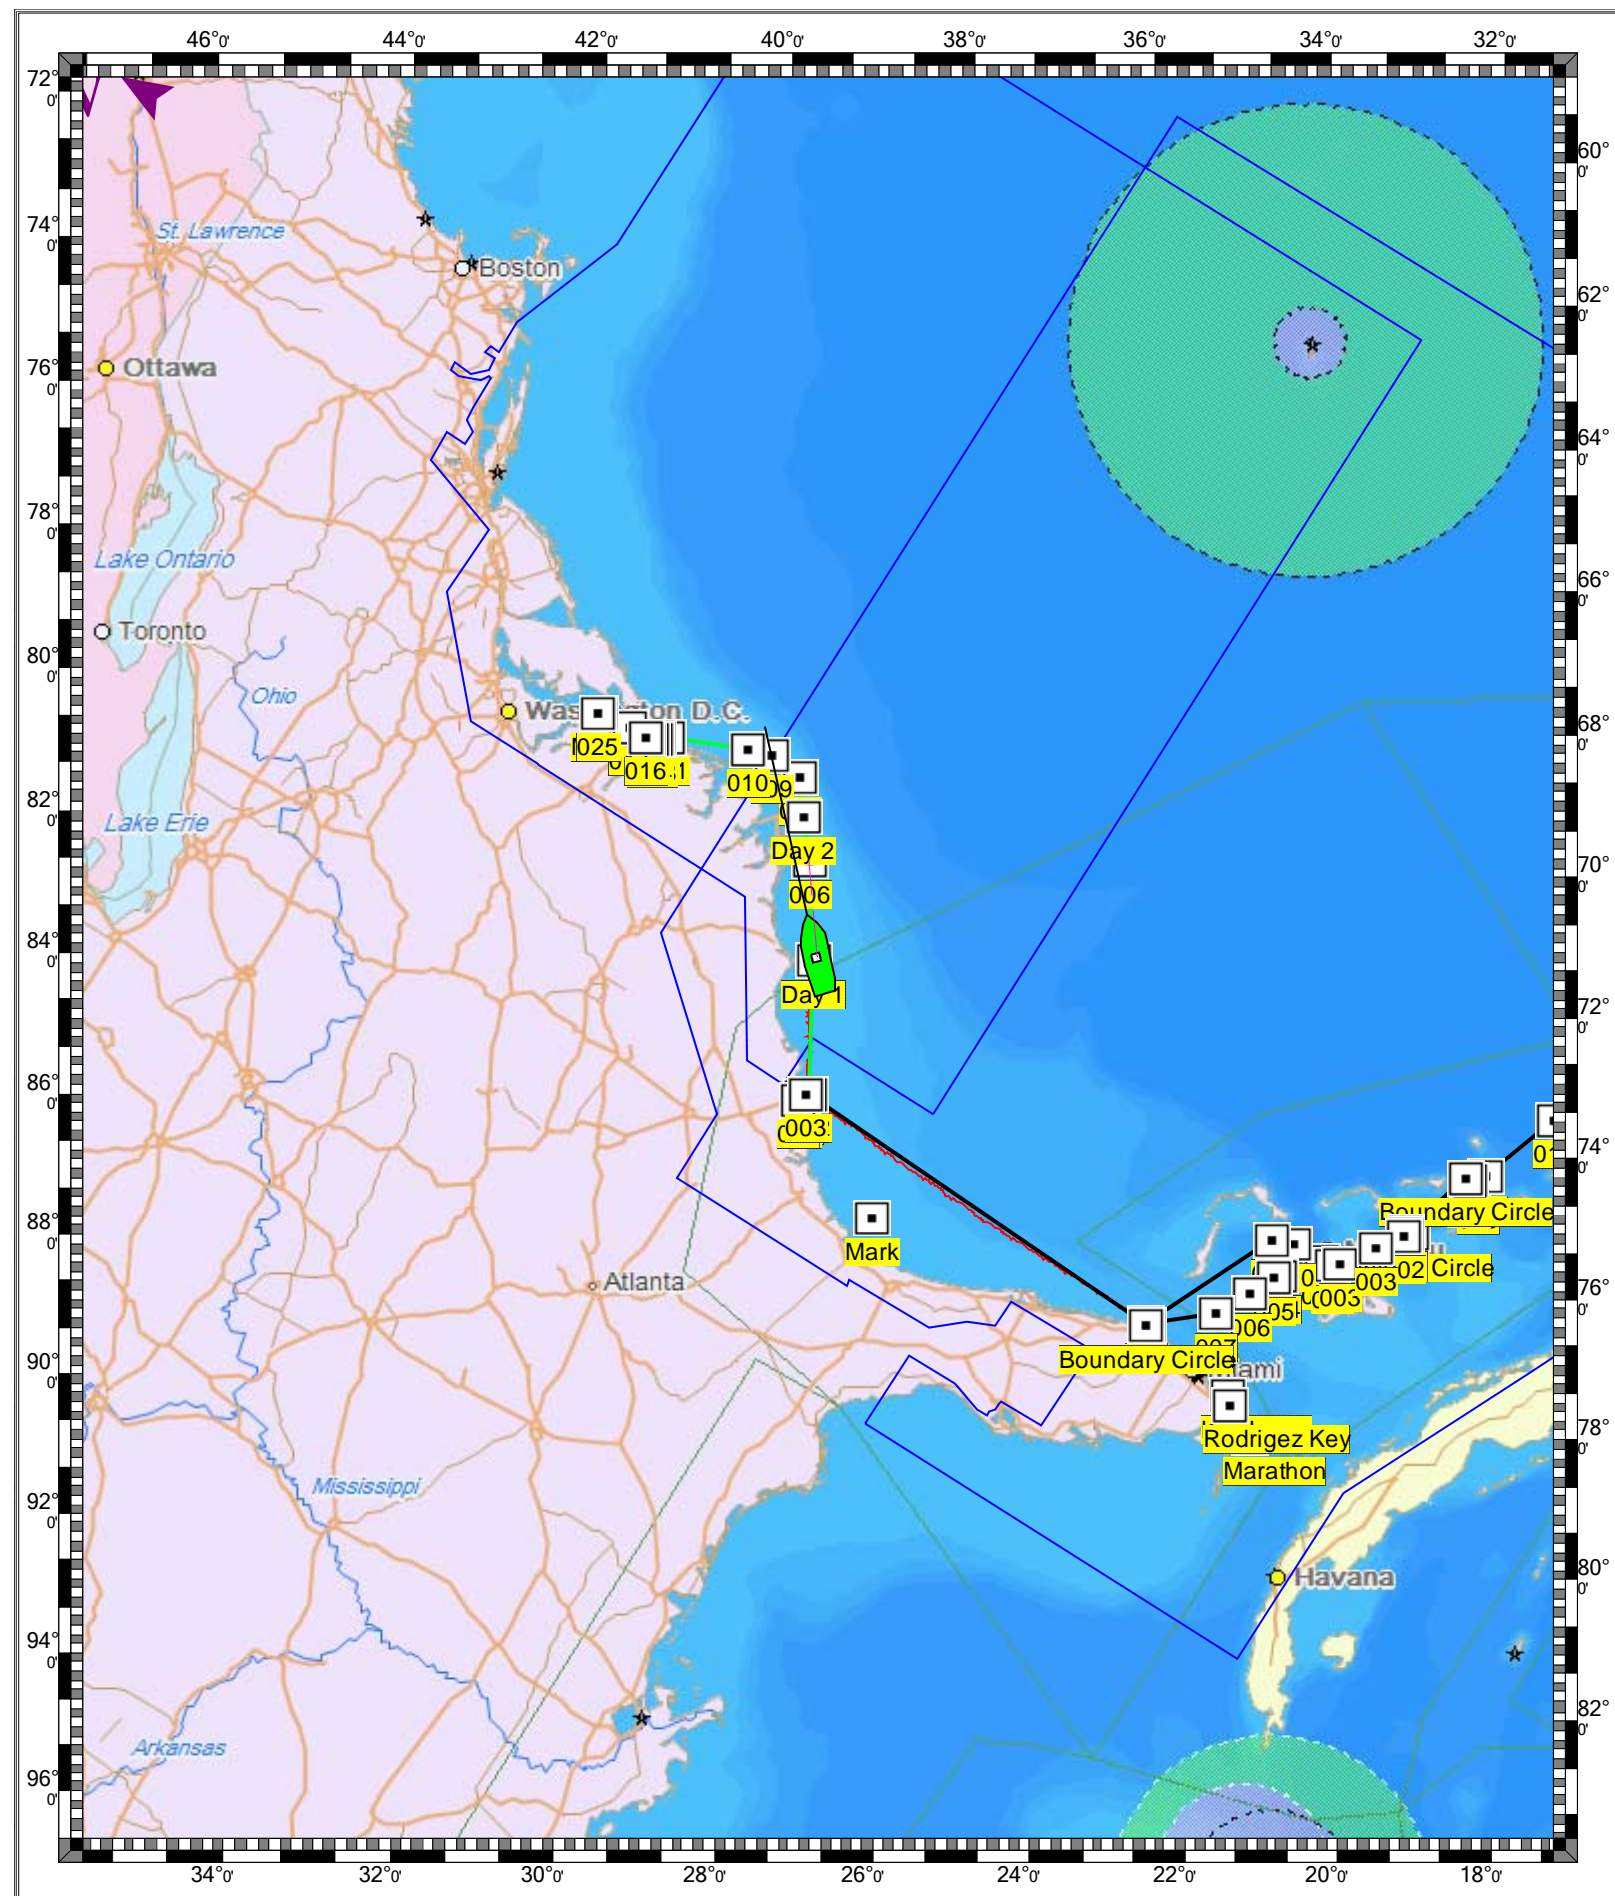

**CAPE HATTERAS TO CHARLESTON - 1 : 364,000**  
**(MAX Pro World Charts - vector format) Chart #11520 - Depth Units: Feet**

DO NOT USE FOR NAVIGATION  
SOME NAVIGATION AIDS MAY NOT BE SHOWN

MAX Pro World Chart - 1 : 11,660,000  
(MAX Pro World Charts - vector format) Chart #MAX Pro - Depth Units: Feet

DO NOT USE FOR NAVIGATION  
SOME NAVIGATION AIDS MAY NOT BE SHOWN