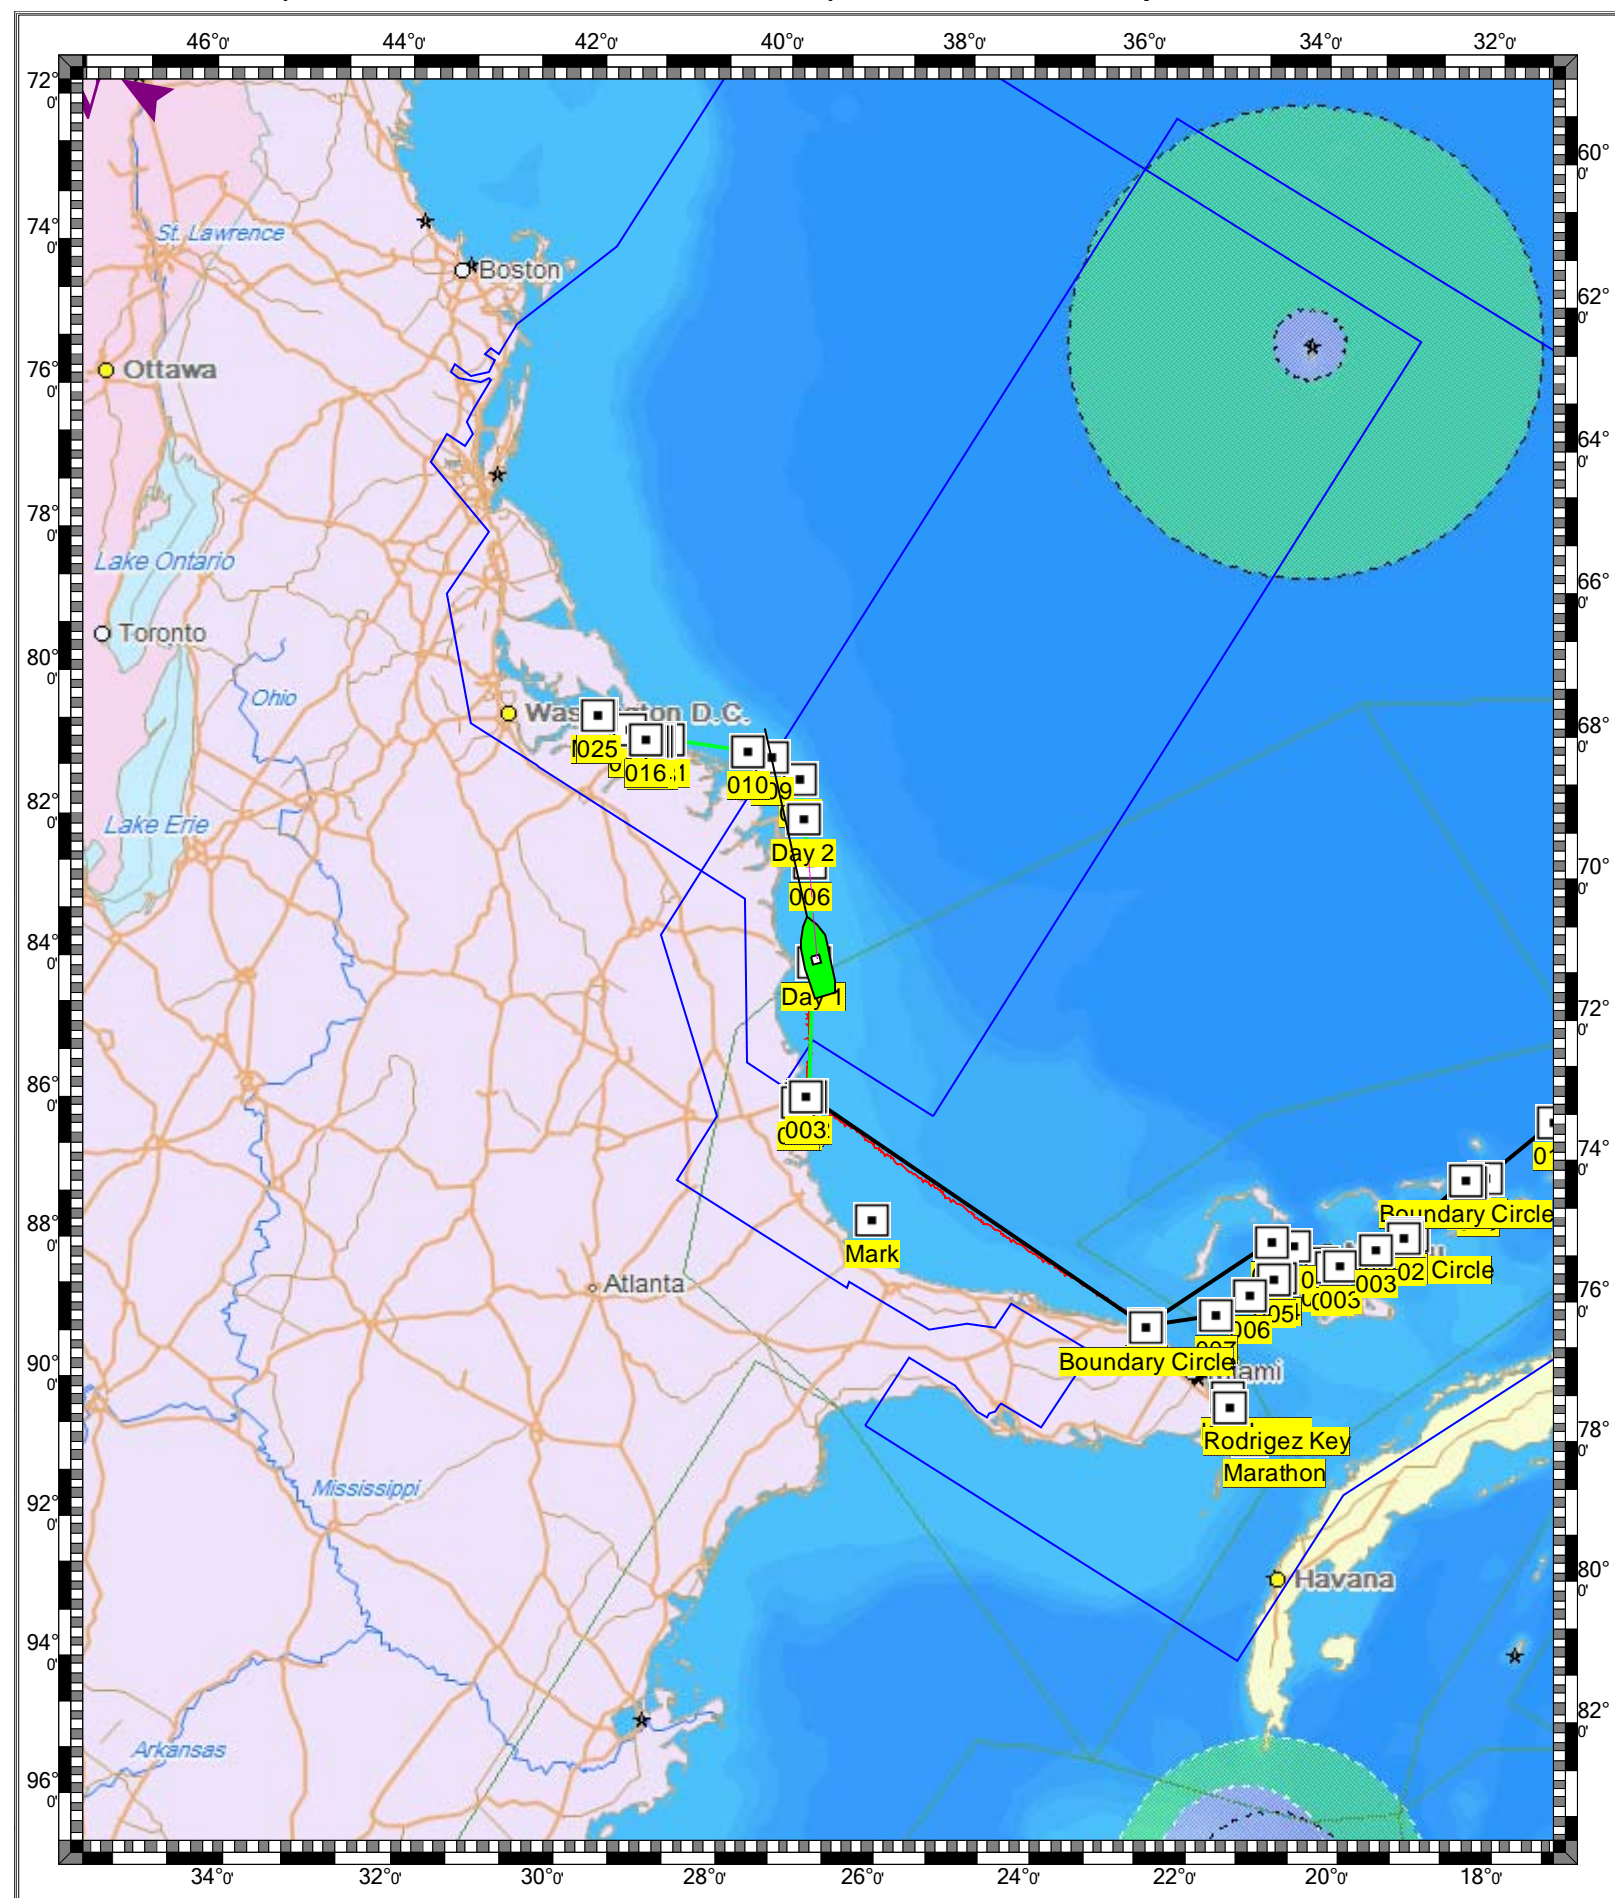

CAPE HATTERAS TO CHARLESTON - 1 : 364,000
(MAX Pro World Charts - vector format) Chart #11520 - Depth Units: Feet

DO NOT USE FOR NAVIGATION
SOME NAVIGATION AIDS MAY NOT BE SHOWN

MAX Pro World Chart - 1 : 11,660,000
(MAX Pro World Charts - vector format) Chart #MAX Pro - Depth Units: Feet

DO NOT USE FOR NAVIGATION
SOME NAVIGATION AIDS MAY NOT BE SHOWN