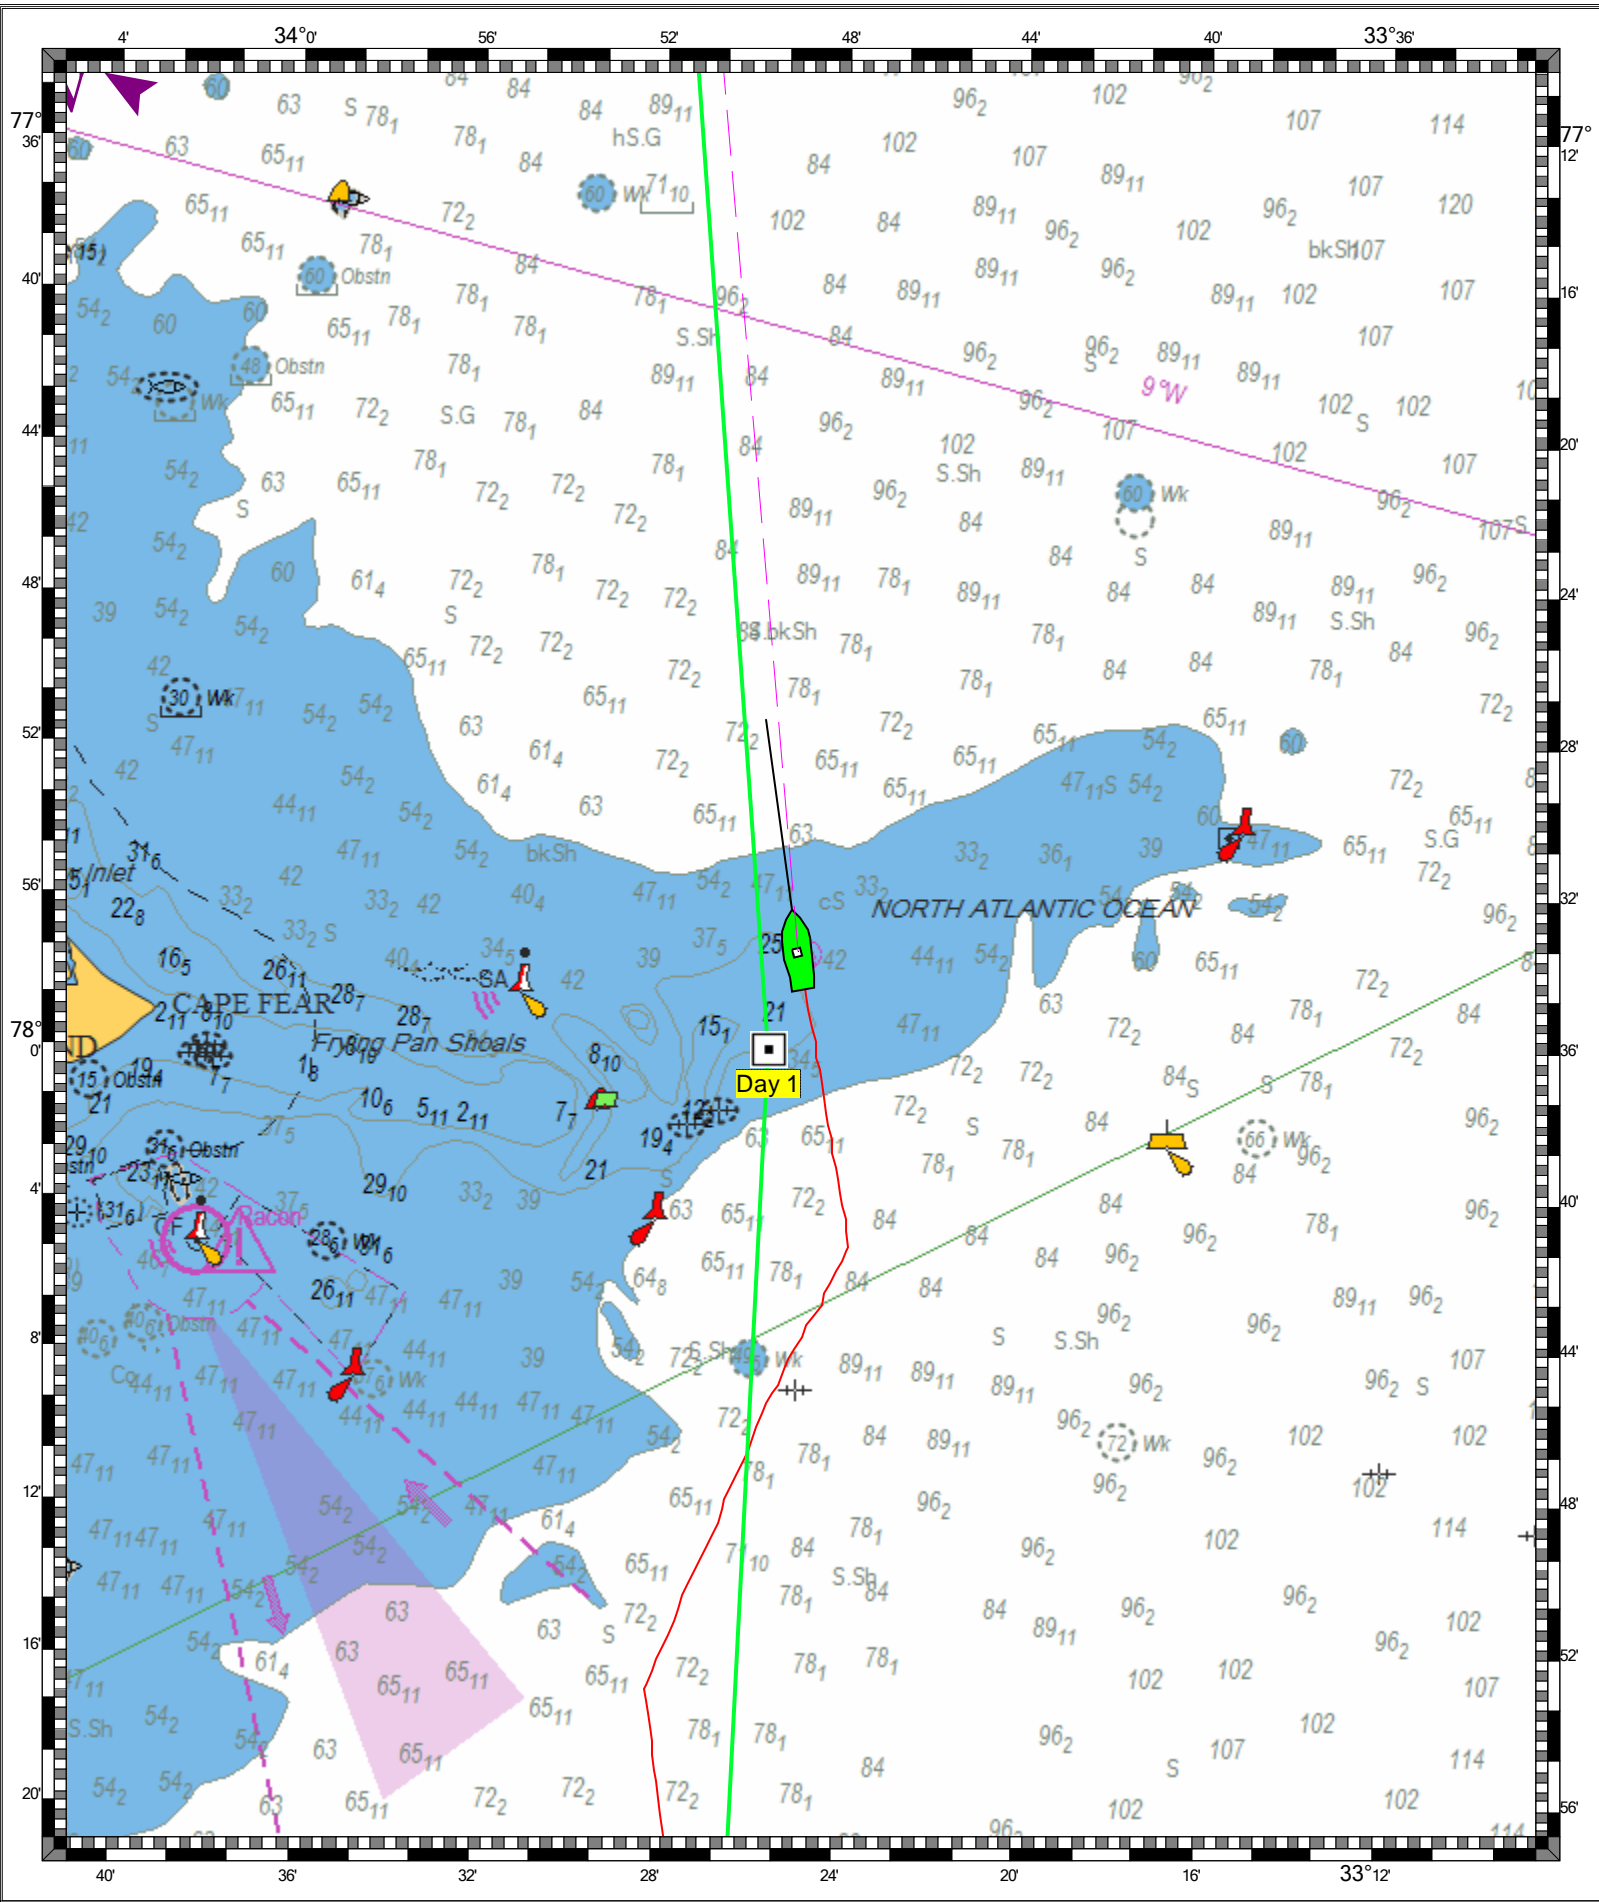

CAPE HATTERAS TO CHARLESTON - 1 : 364,000
(MAX Pro World Charts - vector format) Chart #11520 - Depth Units: Feet

DO NOT USE FOR NAVIGATION
SOME NAVIGATION AIDS MAY NOT BE SHOWN

MAX Pro World Chart - 1 : 11,660,000
(MAX Pro World Charts - vector format) Chart #MAX Pro - Depth Units: Feet

DO NOT USE FOR NAVIGATION
SOME NAVIGATION AIDS MAY NOT BE SHOWN