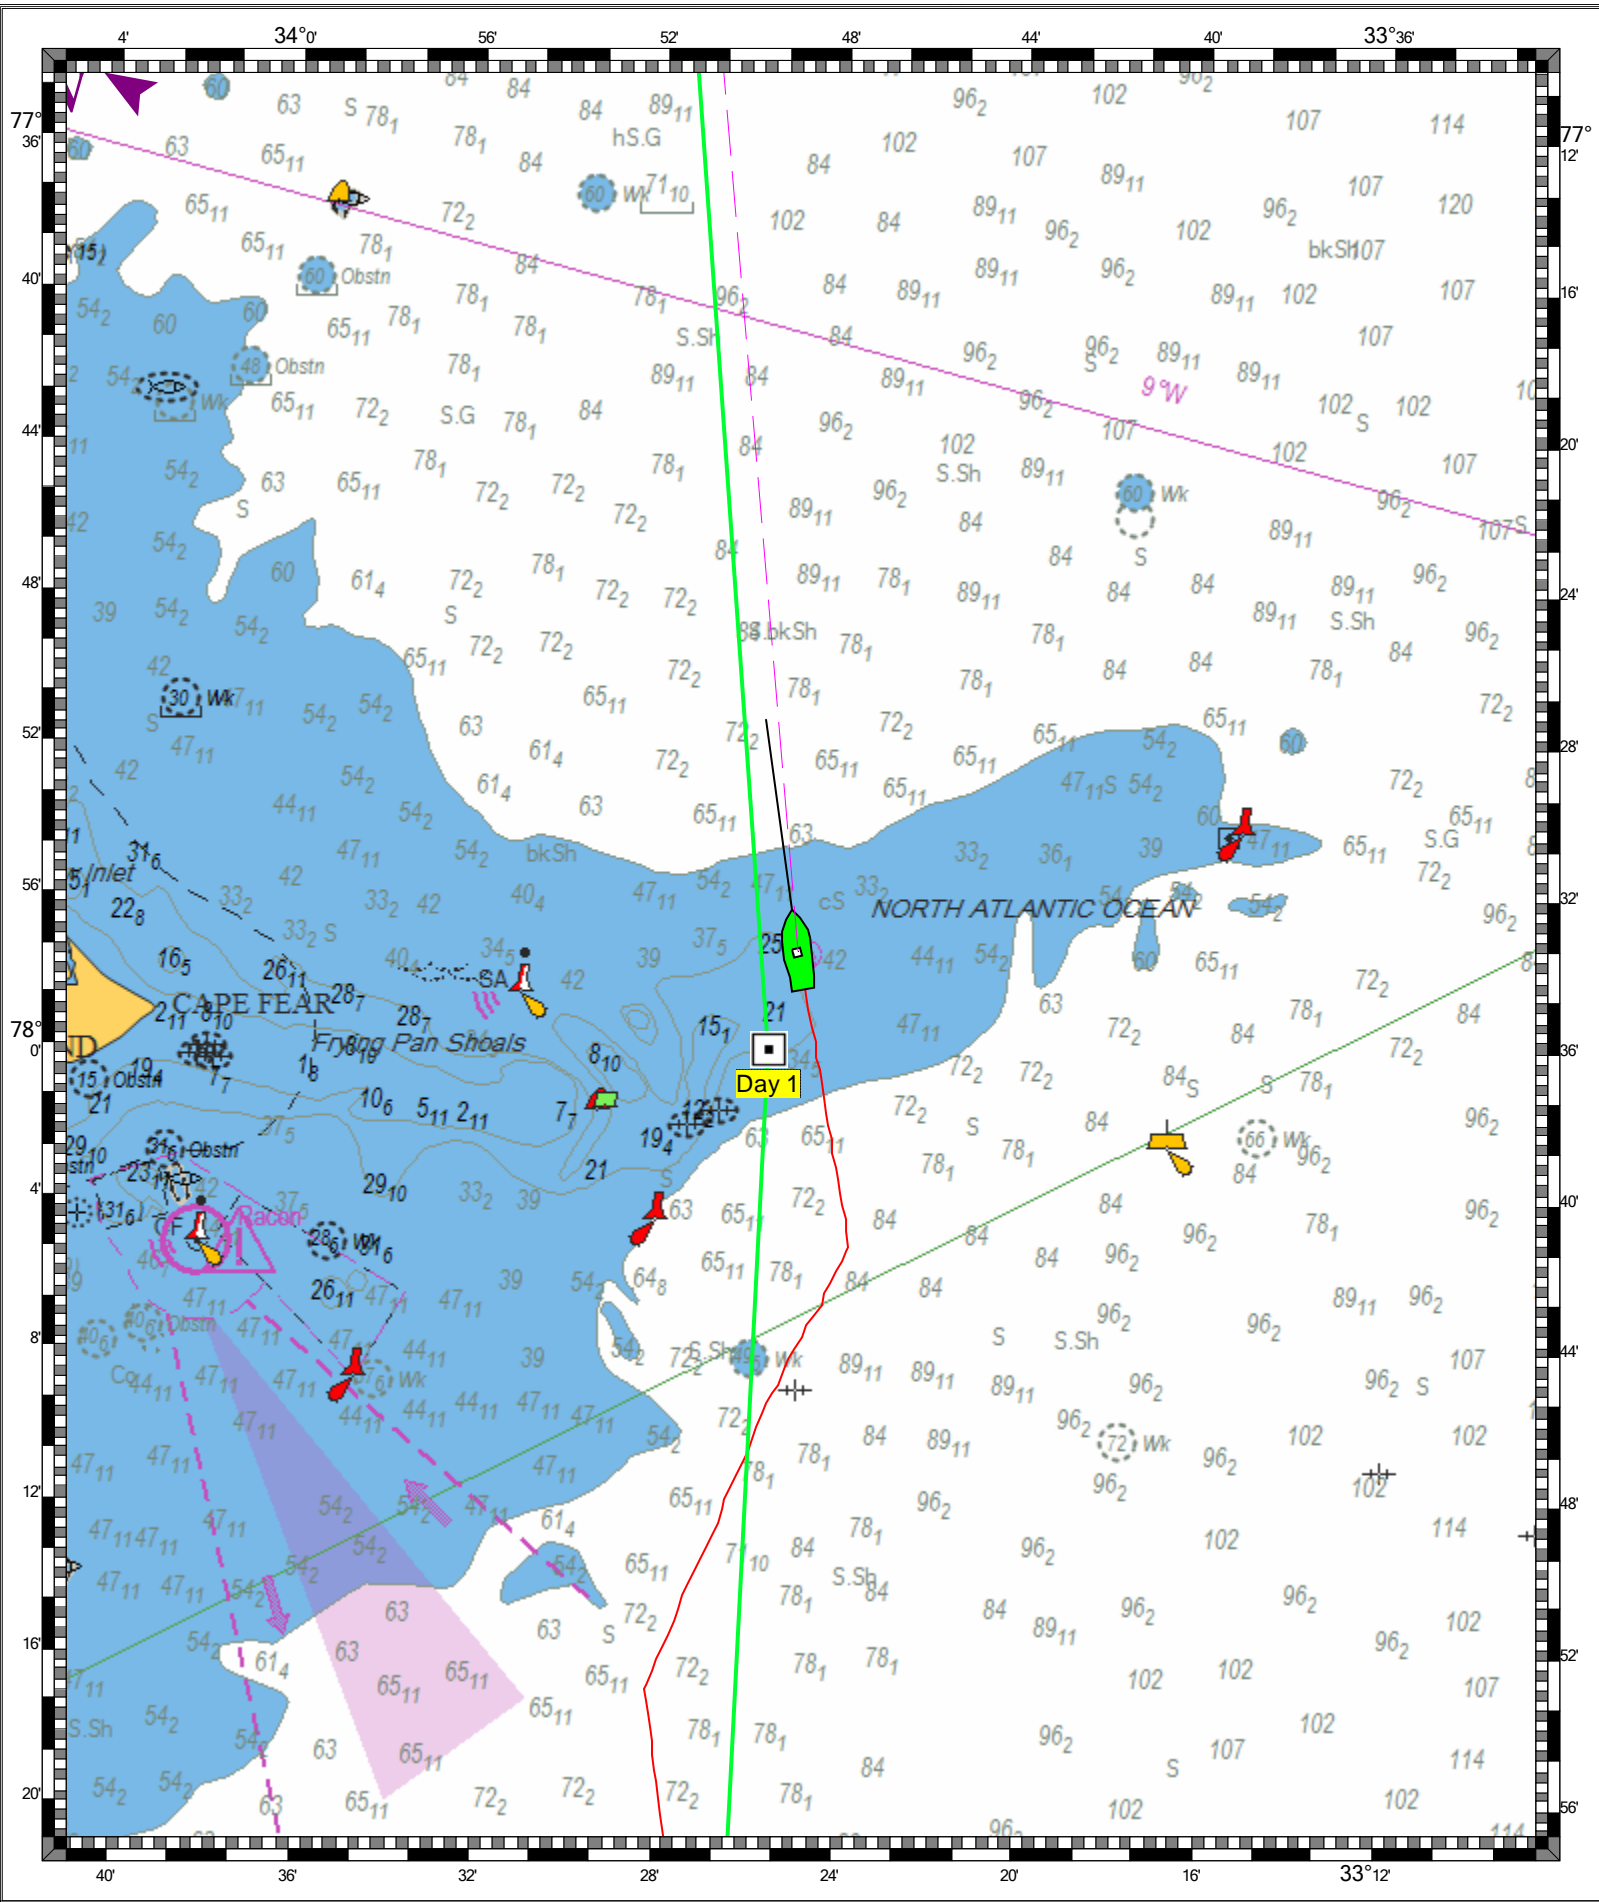

**CAPE HATTERAS TO CHARLESTON - 1 : 364,000**  
**(MAX Pro World Charts - vector format) Chart #11520 - Depth Units: Feet**

DO NOT USE FOR NAVIGATION  
SOME NAVIGATION AIDS MAY NOT BE SHOWN

MAX Pro World Chart - 1 : 11,660,000  
(MAX Pro World Charts - vector format) Chart #MAX Pro - Depth Units: Feet

DO NOT USE FOR NAVIGATION  
SOME NAVIGATION AIDS MAY NOT BE SHOWN