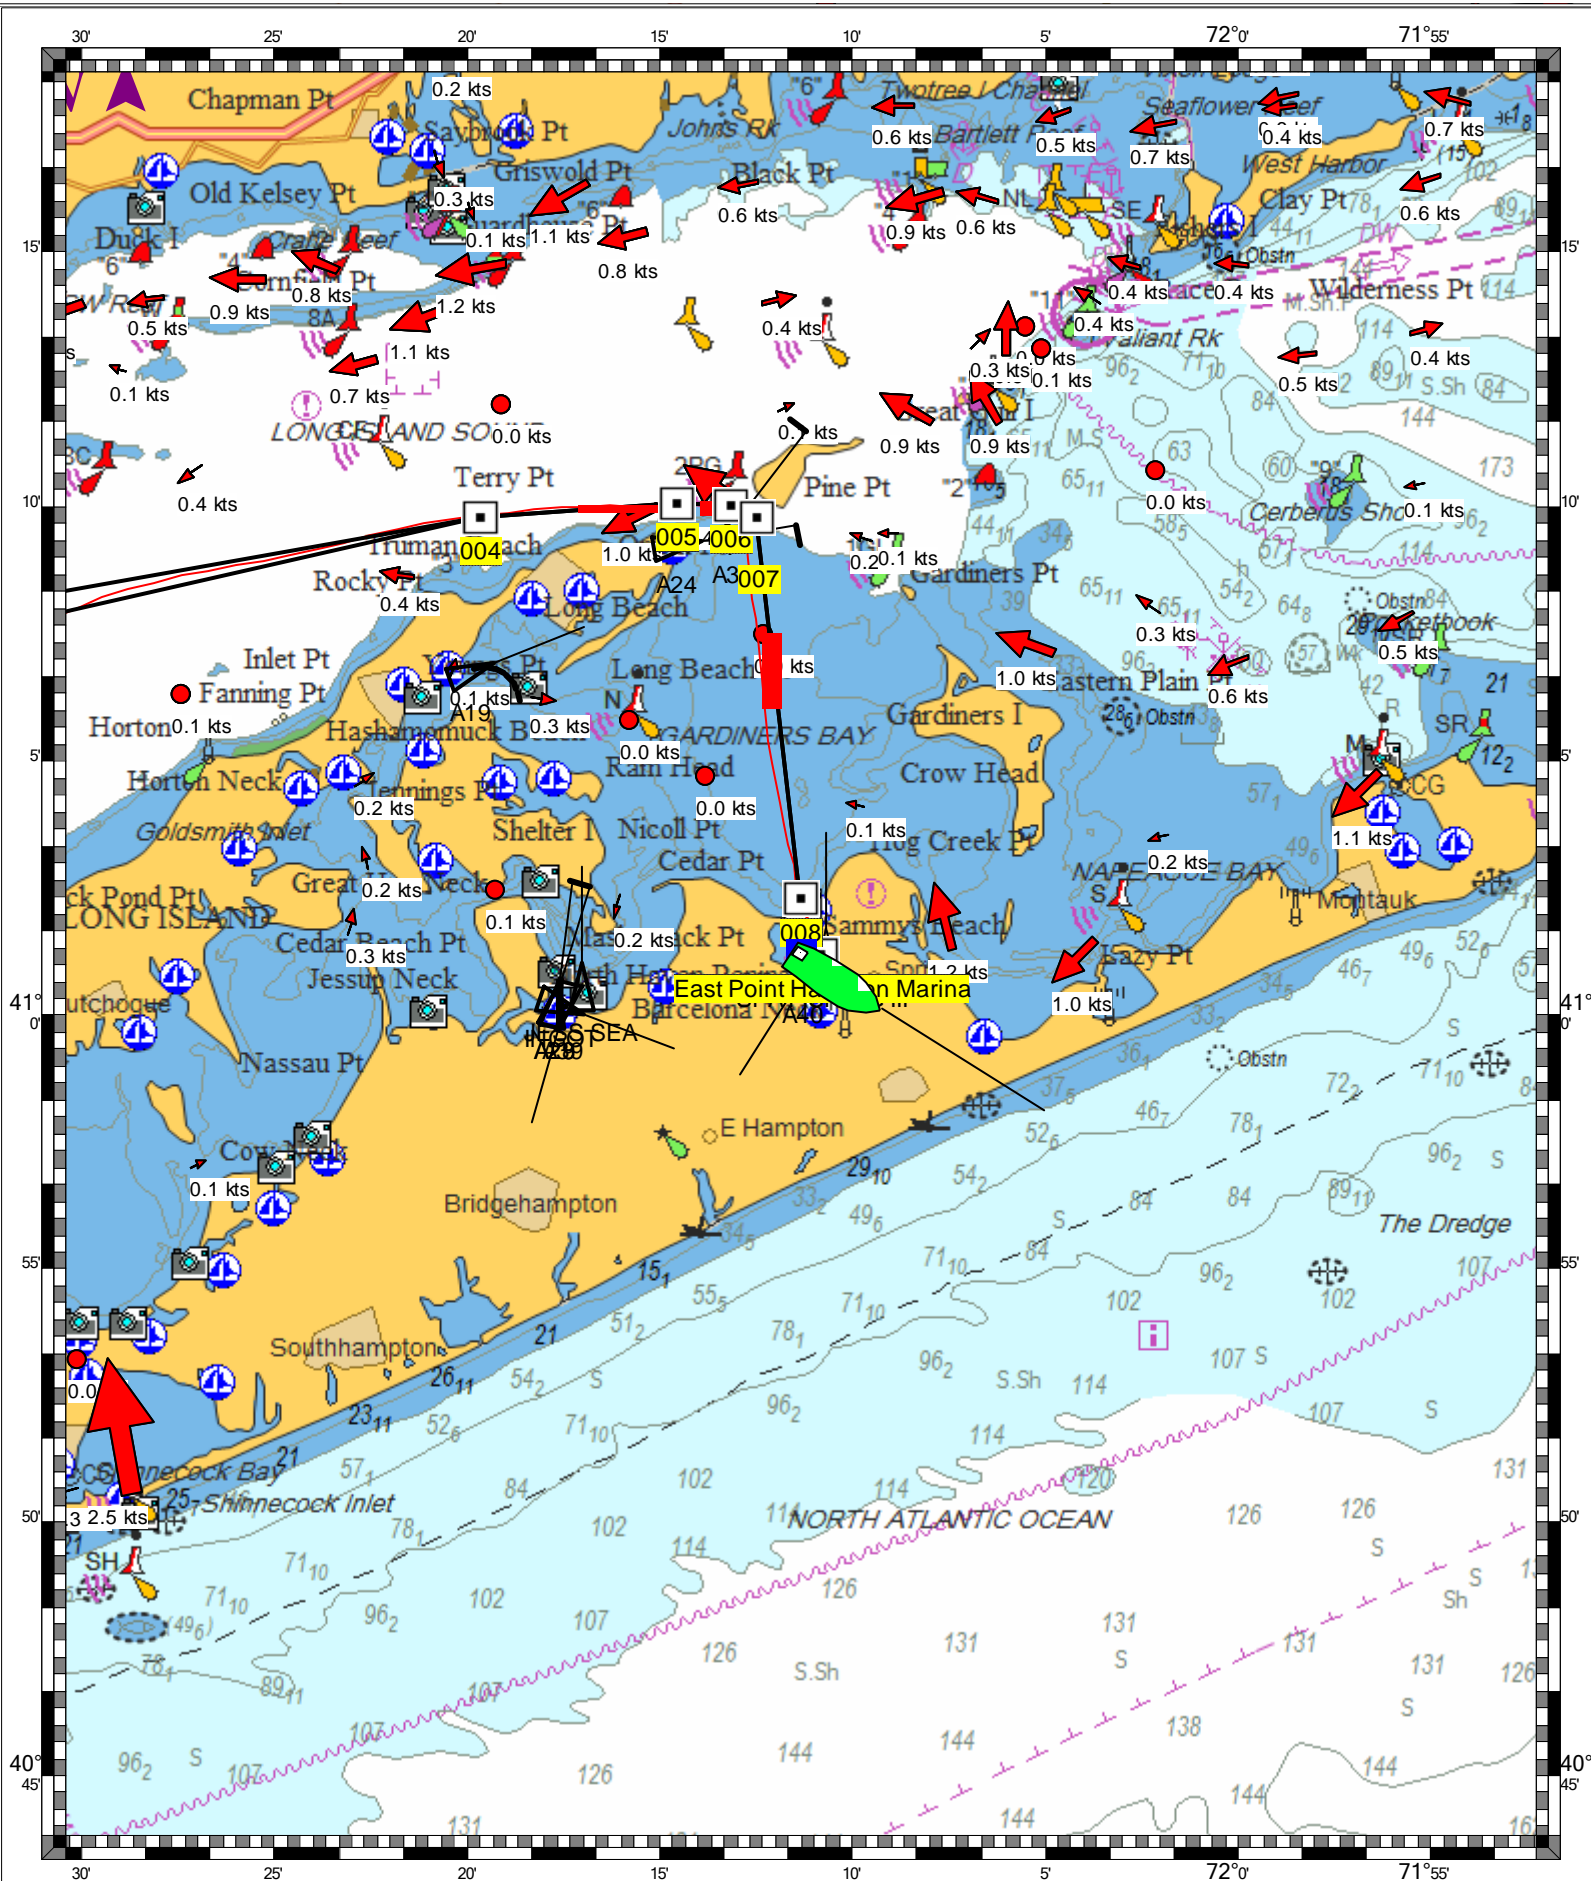

NY APPROACHES - NANTUCKET SHOALS TO FIVE FATHOM BANK - 1 : 275,000
(MAX Pro World Charts - vector format) Chart #12300 - Depth Units: Feet

DO NOT USE FOR NAVIGATION
SOME NAVIGATION AIDS MAY NOT BE SHOWN