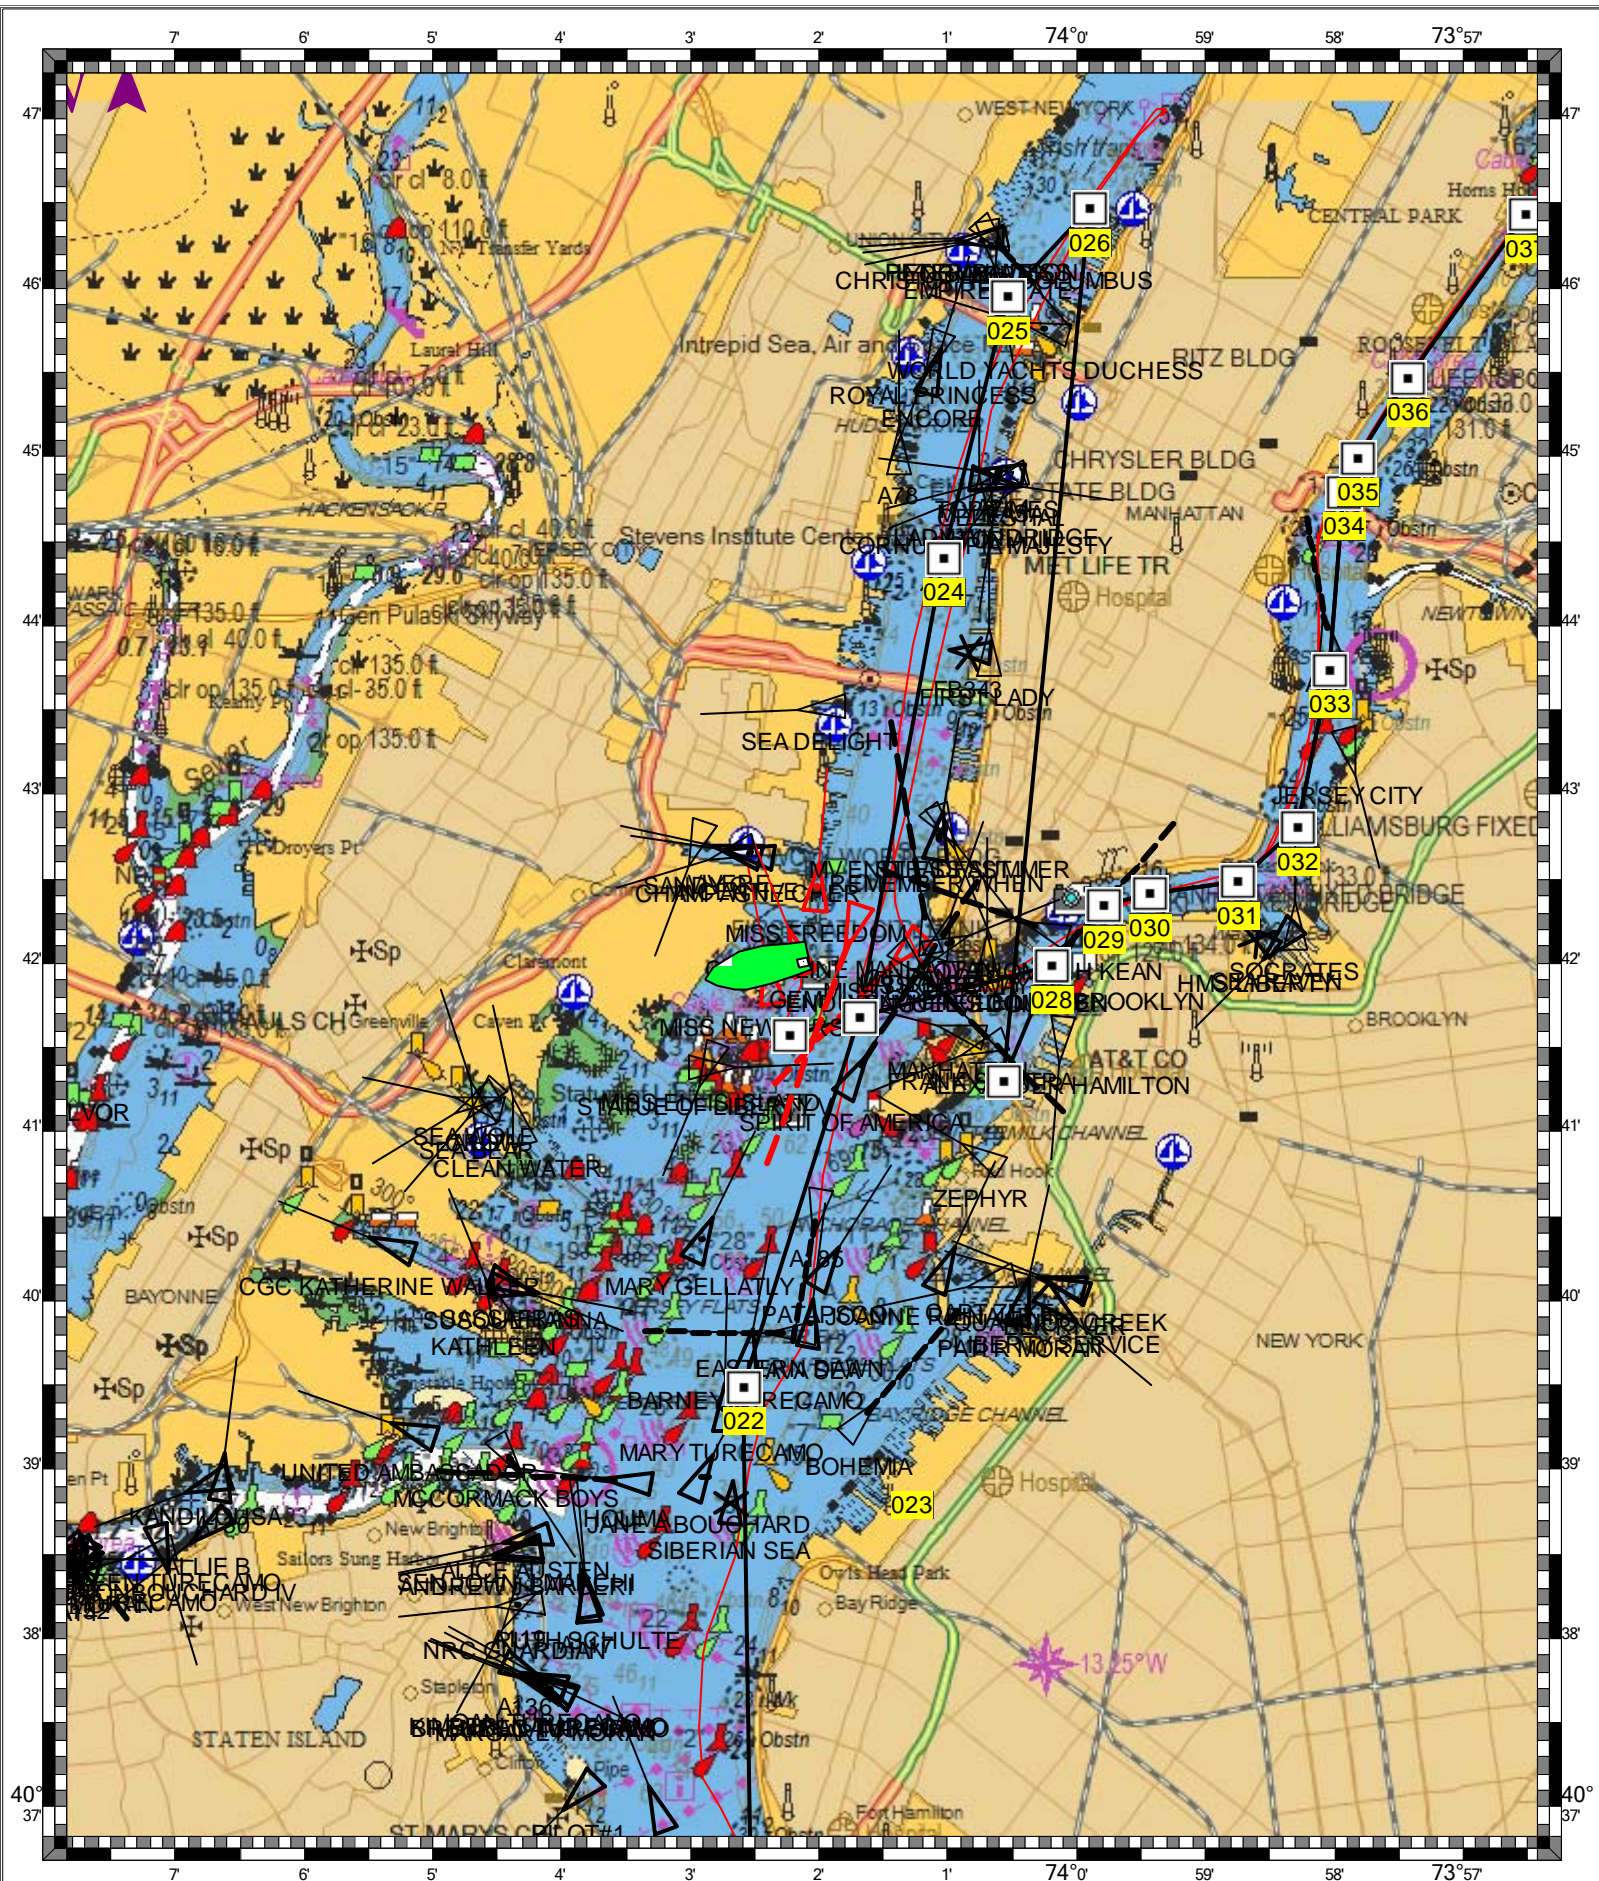

NEW YORK HARBOR - 1 : 82,700

(MAX Pro World Charts - vector format) Chart #12327 - Depth Units: Feet

DO NOT USE FOR NAVIGATION
SOME NAVIGATION AIDS MAY NOT BE SHOWN