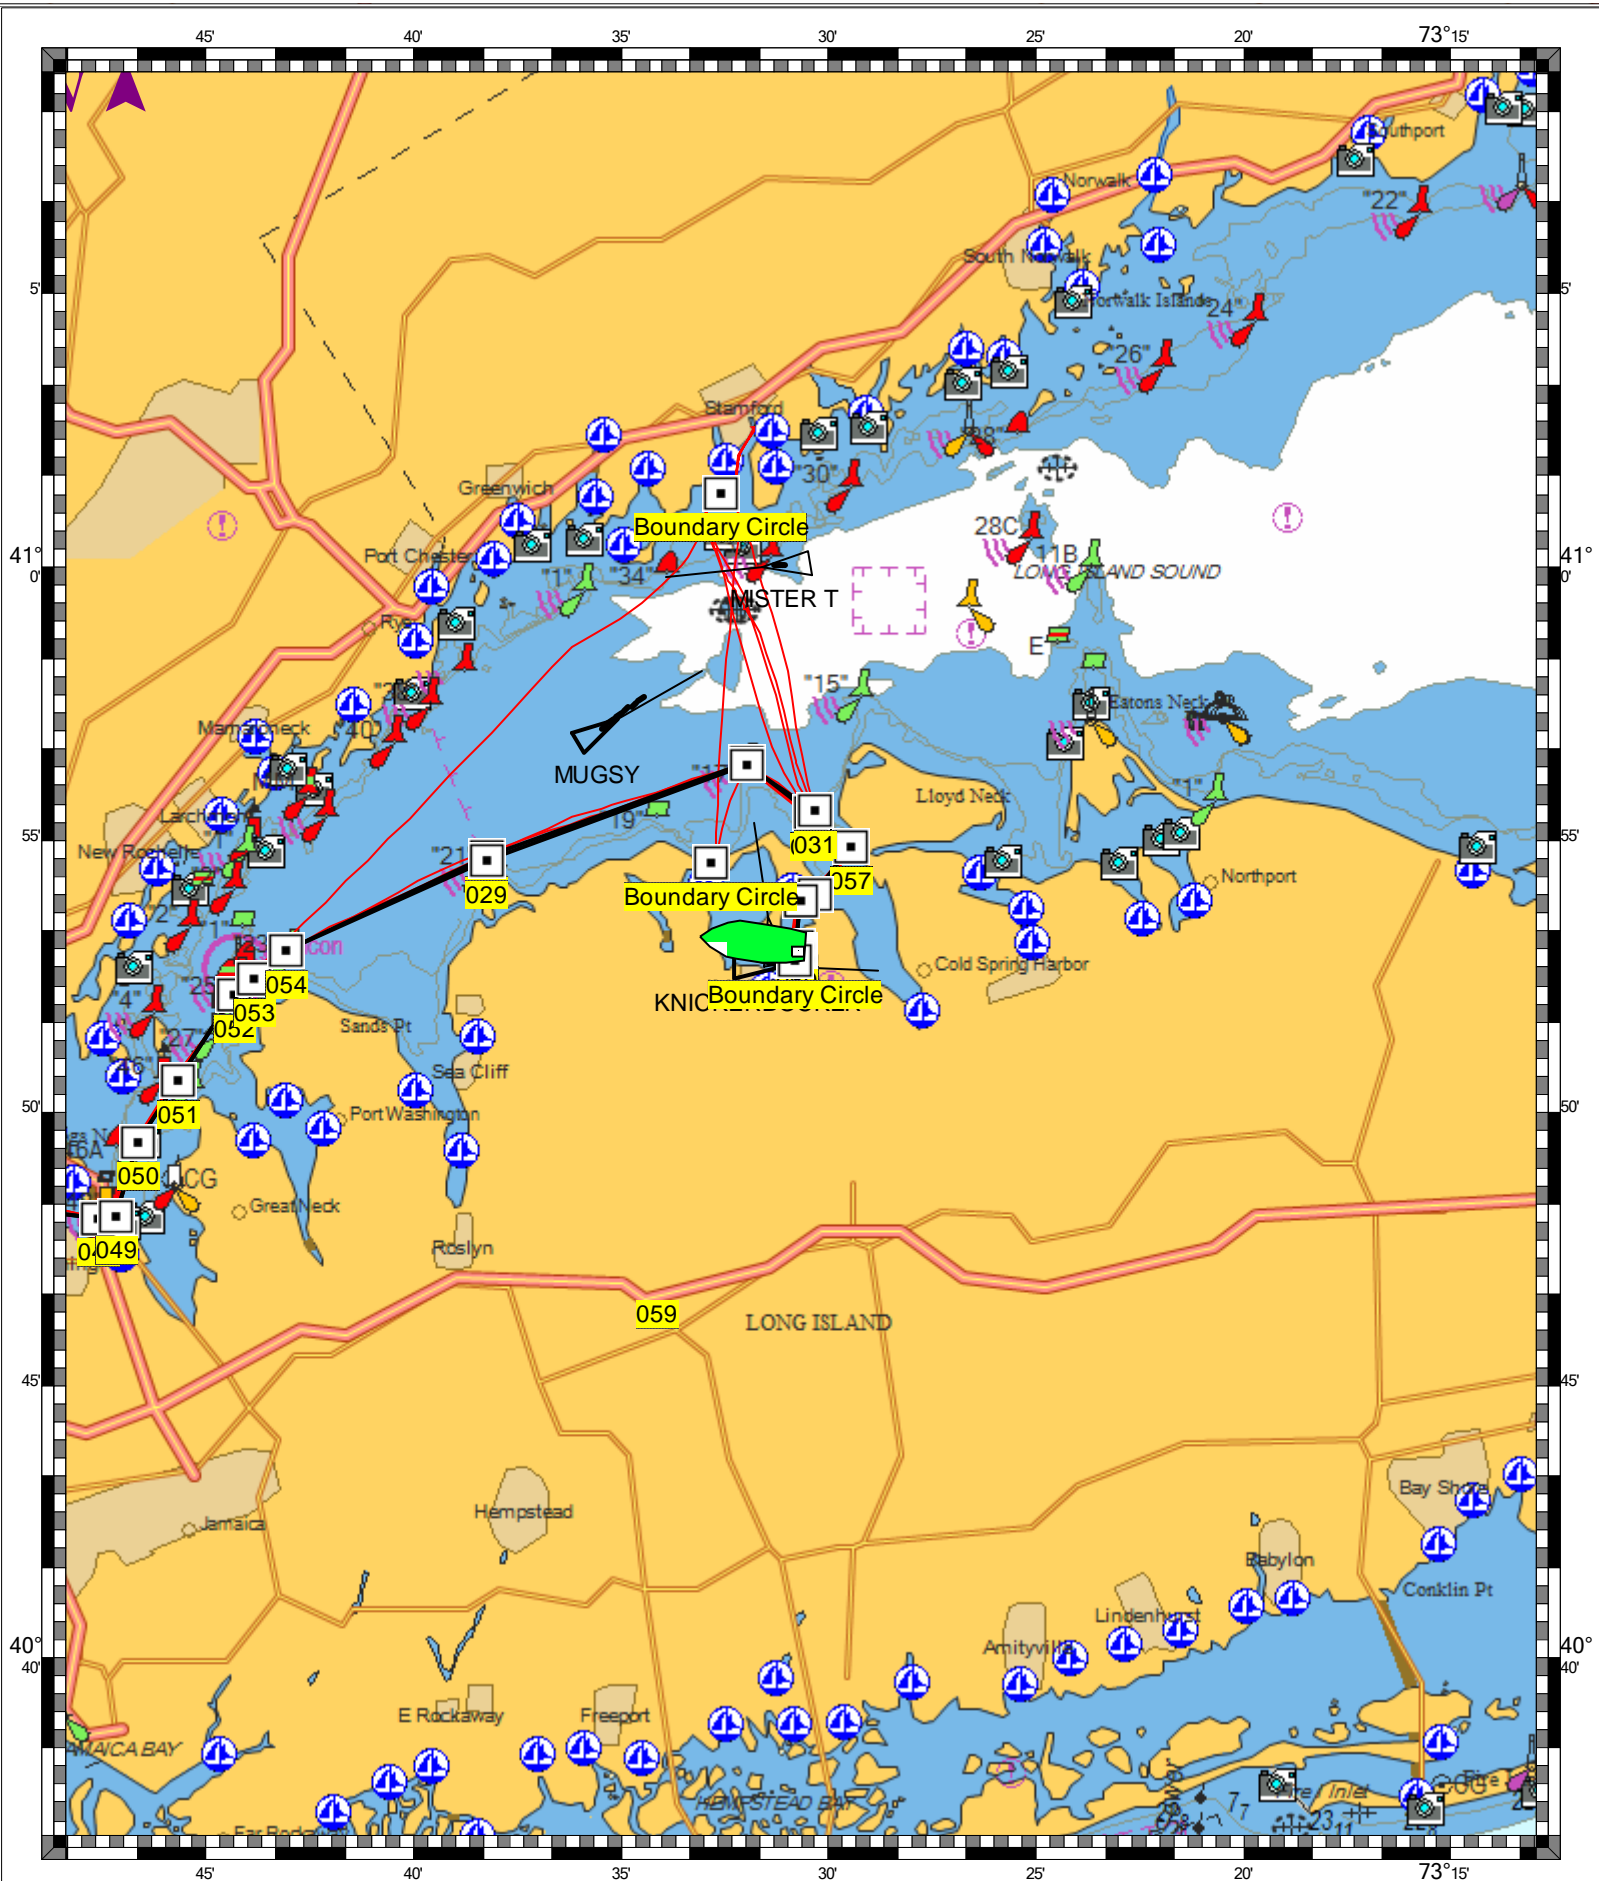

NY APPROACHES - NANTUCKET SHOALS TO FIVE FATHOM BANK - 1 : 256,000  
(MAX Pro World Charts - vector format) Chart #12300 - Depth Units: Feet

DO NOT USE FOR NAVIGATION  
SOME NAVIGATION AIDS MAY NOT BE SHOWN