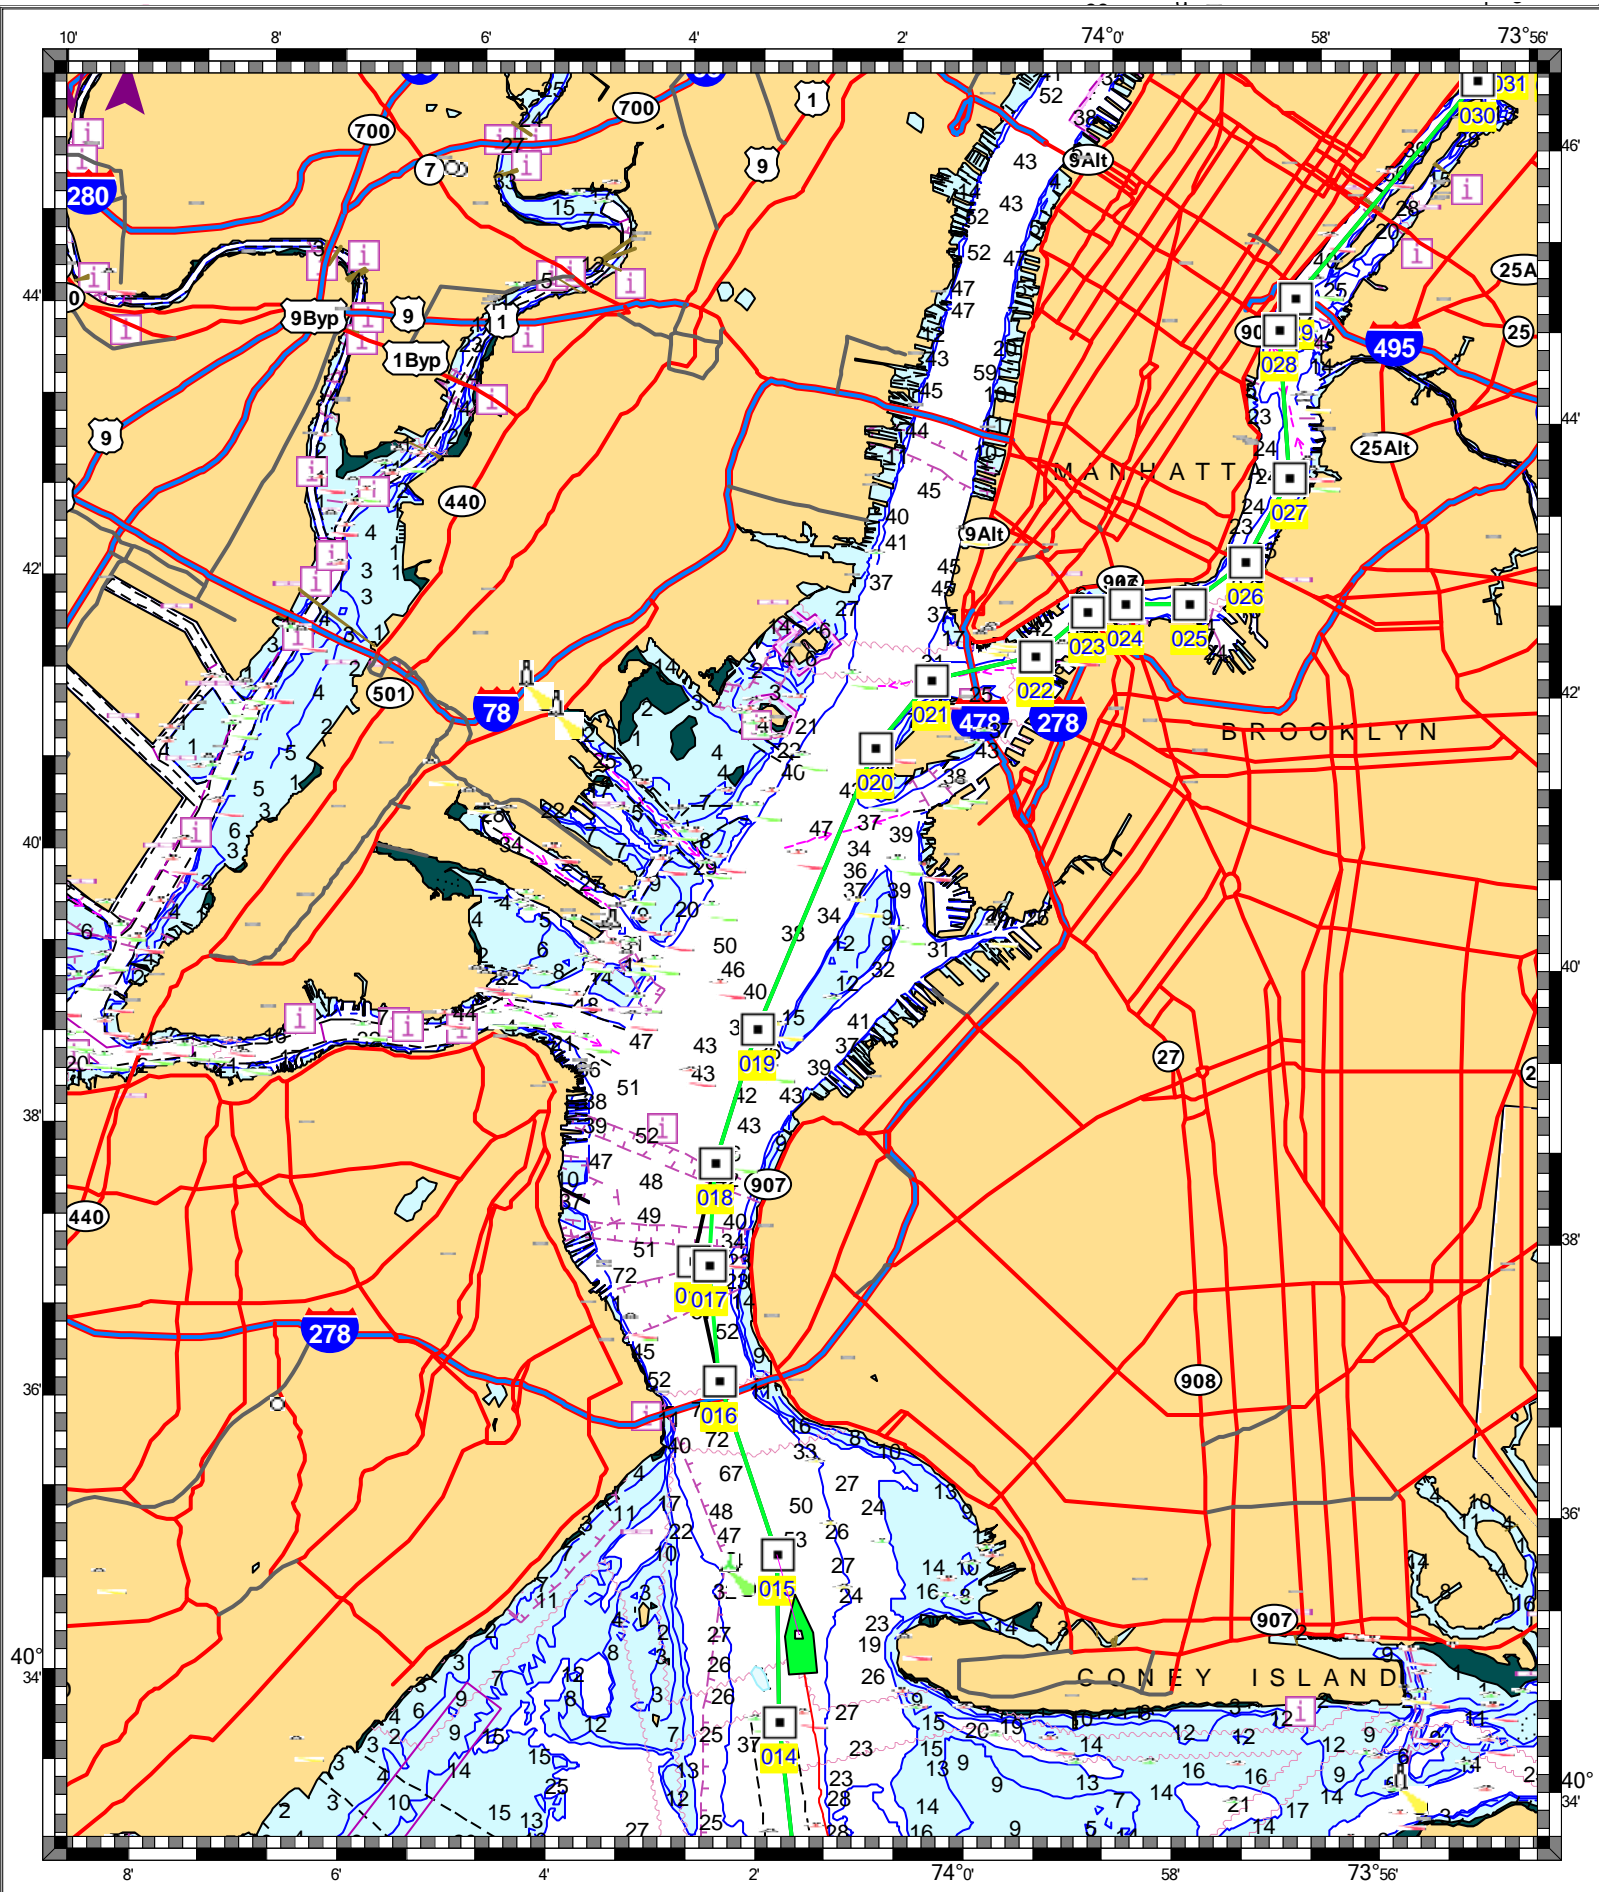

U.S. APPROACHES TO NEW YORK. NANTUCKET SHOALS TO FIVE FATHOM BANK. - 1 : 357,000
(Passport World Charts - vector format) Chart #U12300 - Depth Units: Feet

DO NOT USE FOR NAVIGATION
SOME NAVIGATION AIDS MAY NOT BE SHOWN