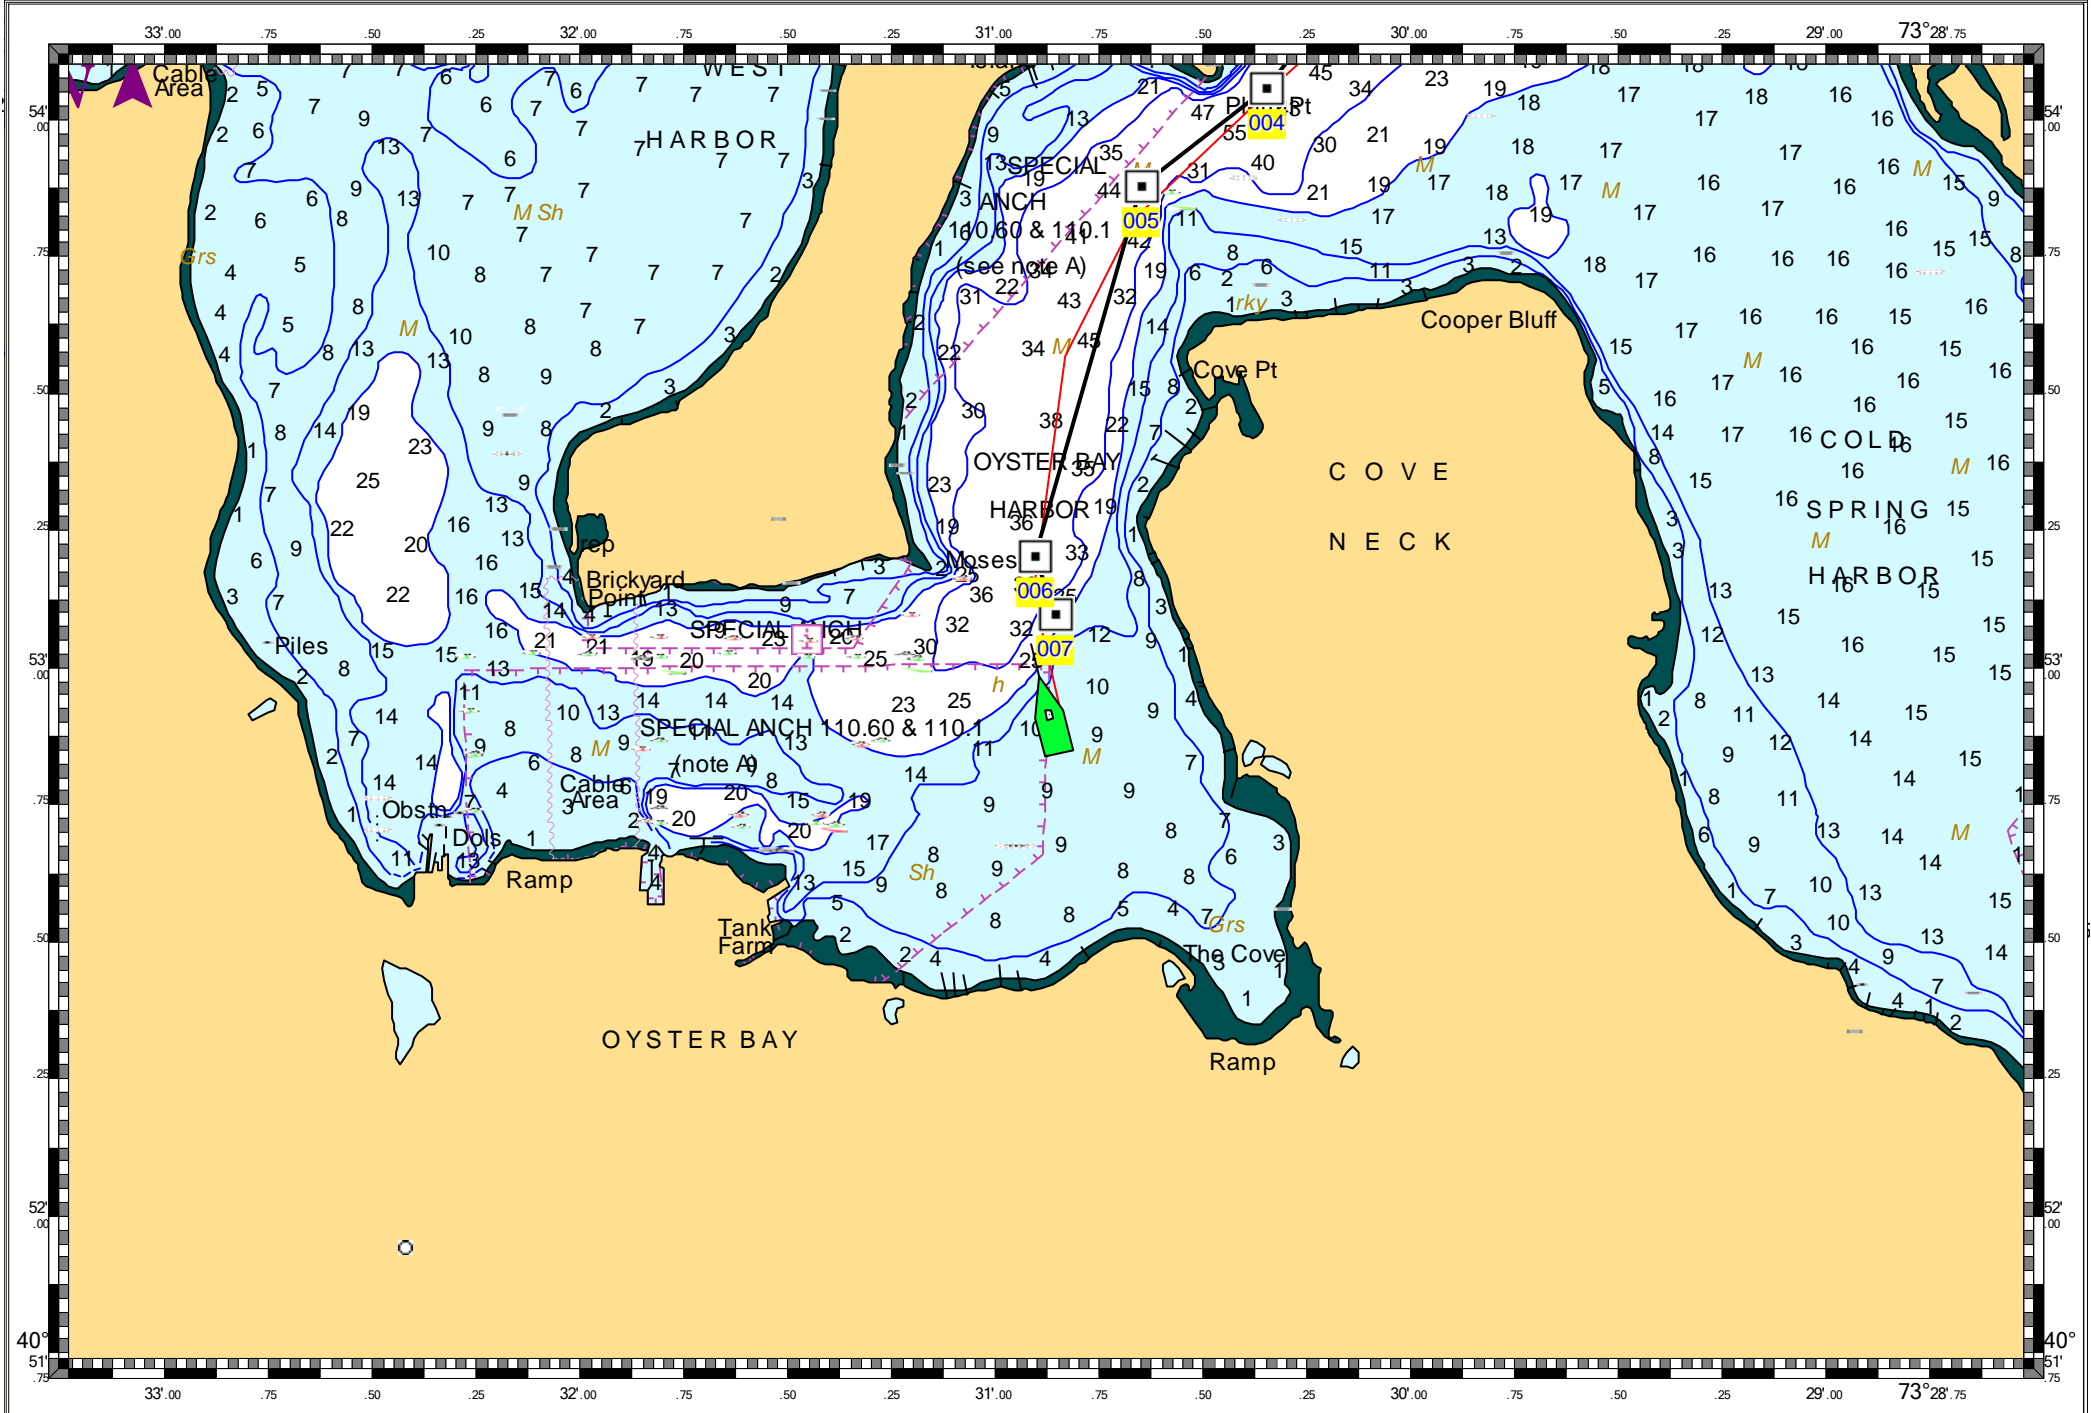

U.S. APPROACHES TO NEW YORK. NANTUCKET SHOALS TO FIVE FATHOM BANK. - 1 : 89,200
(Passport World Charts - vector format) Chart #U12300 - Depth Units: Feet

DO NOT USE FOR NAVIGATION
SOME NAVIGATION AIDS MAY NOT BE SHOWN

U.S. APPROACHES TO NEW YORK. NANTUCKET SHOALS TO FIVE FATHOM BANK. - 1 : 357,000
(Passport World Charts - vector format) Chart #U12300 - Depth Units: Feet

DO NOT USE FOR NAVIGATION
SOME NAVIGATION AIDS MAY NOT BE SHOWN