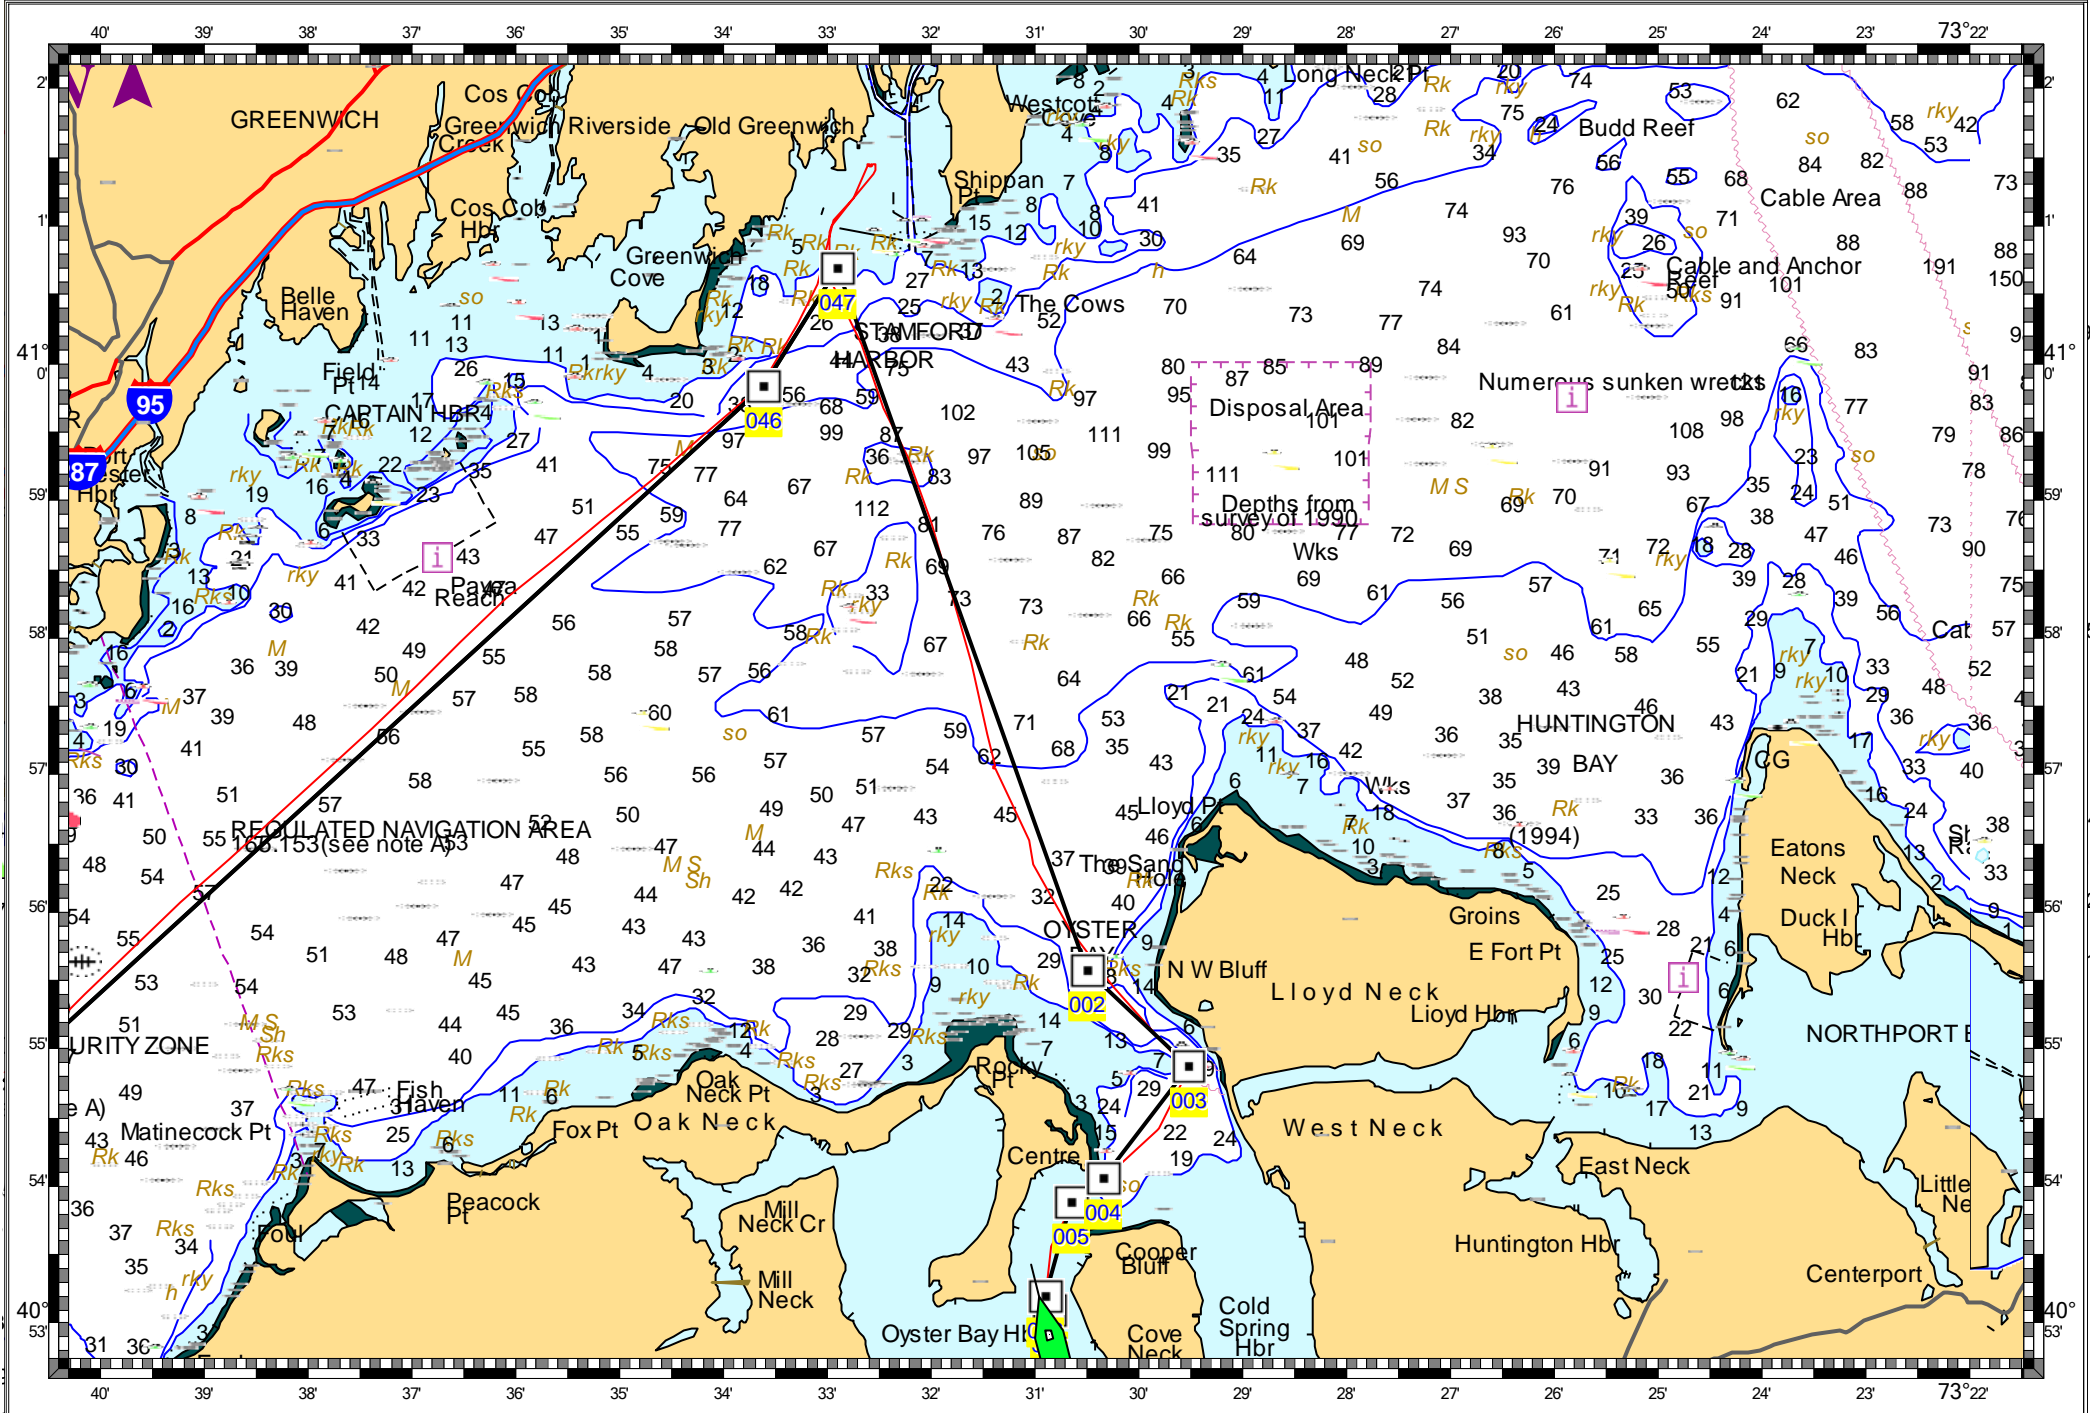

U.S. APPROACHES TO NEW YORK. NANTUCKET SHOALS TO FIVE FATHOM BANK. - 1 : 89,200
(Passport World Charts - vector format) Chart #U12300 - Depth Units: Feet

DO NOT USE FOR NAVIGATION
SOME NAVIGATION AIDS MAY NOT BE SHOWN

U.S. APPROACHES TO NEW YORK. NANTUCKET SHOALS TO FIVE FATHOM BANK. - 1 : 357,000
(Passport World Charts - vector format) Chart #U12300 - Depth Units: Feet

DO NOT USE FOR NAVIGATION
SOME NAVIGATION AIDS MAY NOT BE SHOWN