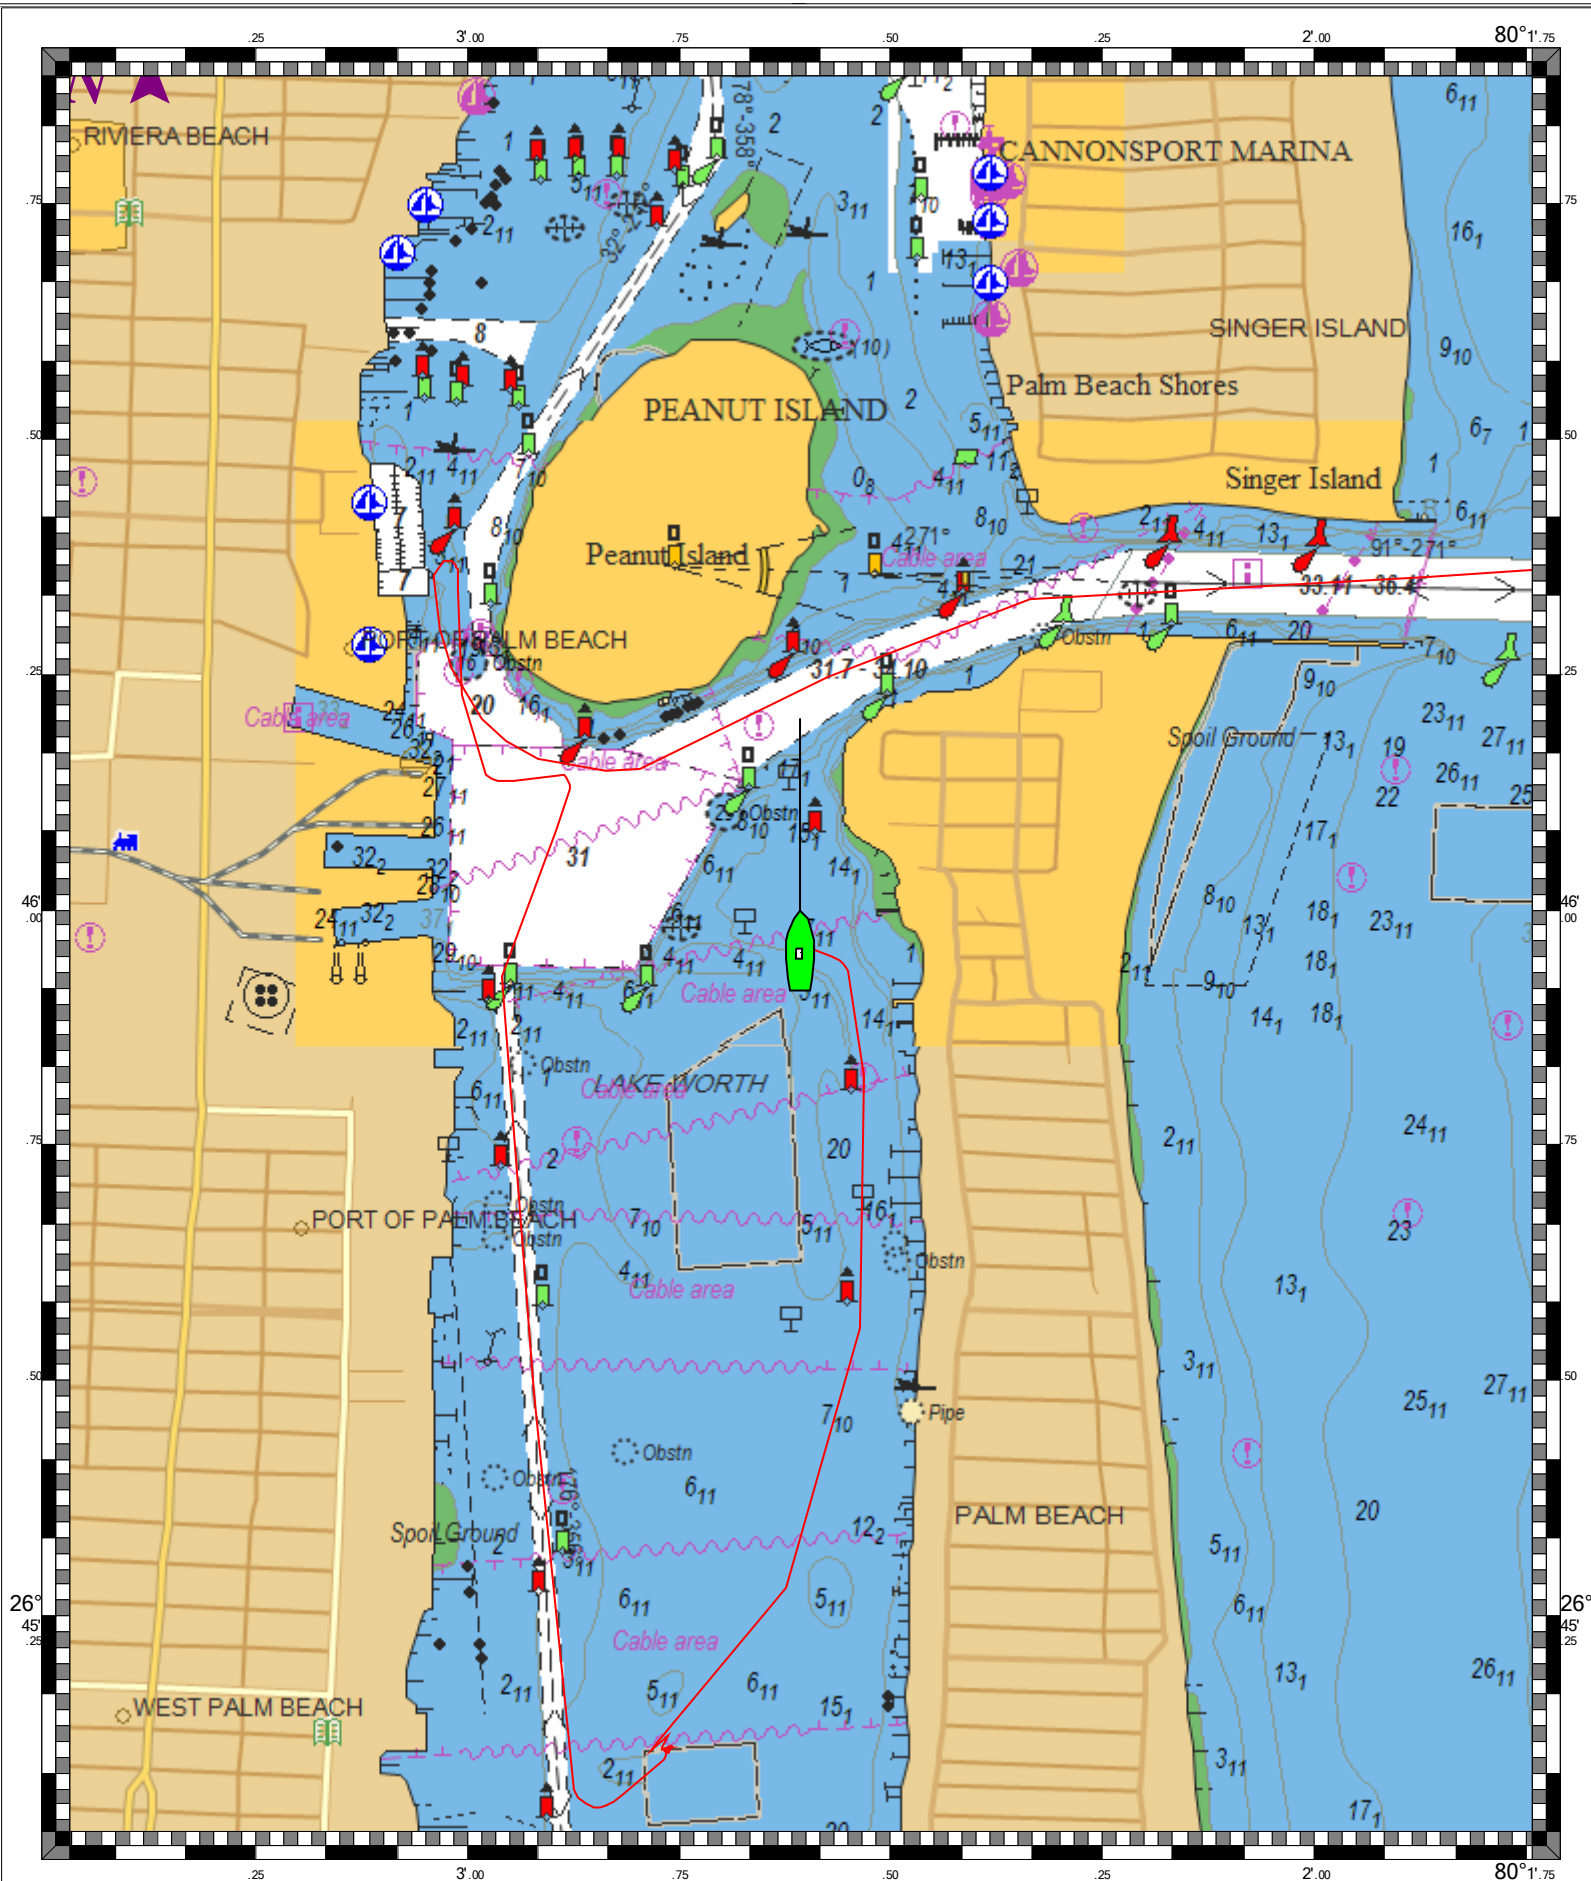

LAKE WORTH INLET - 1 : 14,800
(MAX Pro World Charts - vector format) Chart #11466C - Depth Units: Feet

DO NOT USE FOR NAVIGATION
SOME NAVIGATION AIDS MAY NOT BE SHOWN

MAX Pro World Chart - 1 : 3,790,000
(MAX Pro World Charts - vector format) Chart #MAX Pro - Depth Units: Feet

DO NOT USE FOR NAVIGATION
SOME NAVIGATION AIDS MAY NOT BE SHOWN