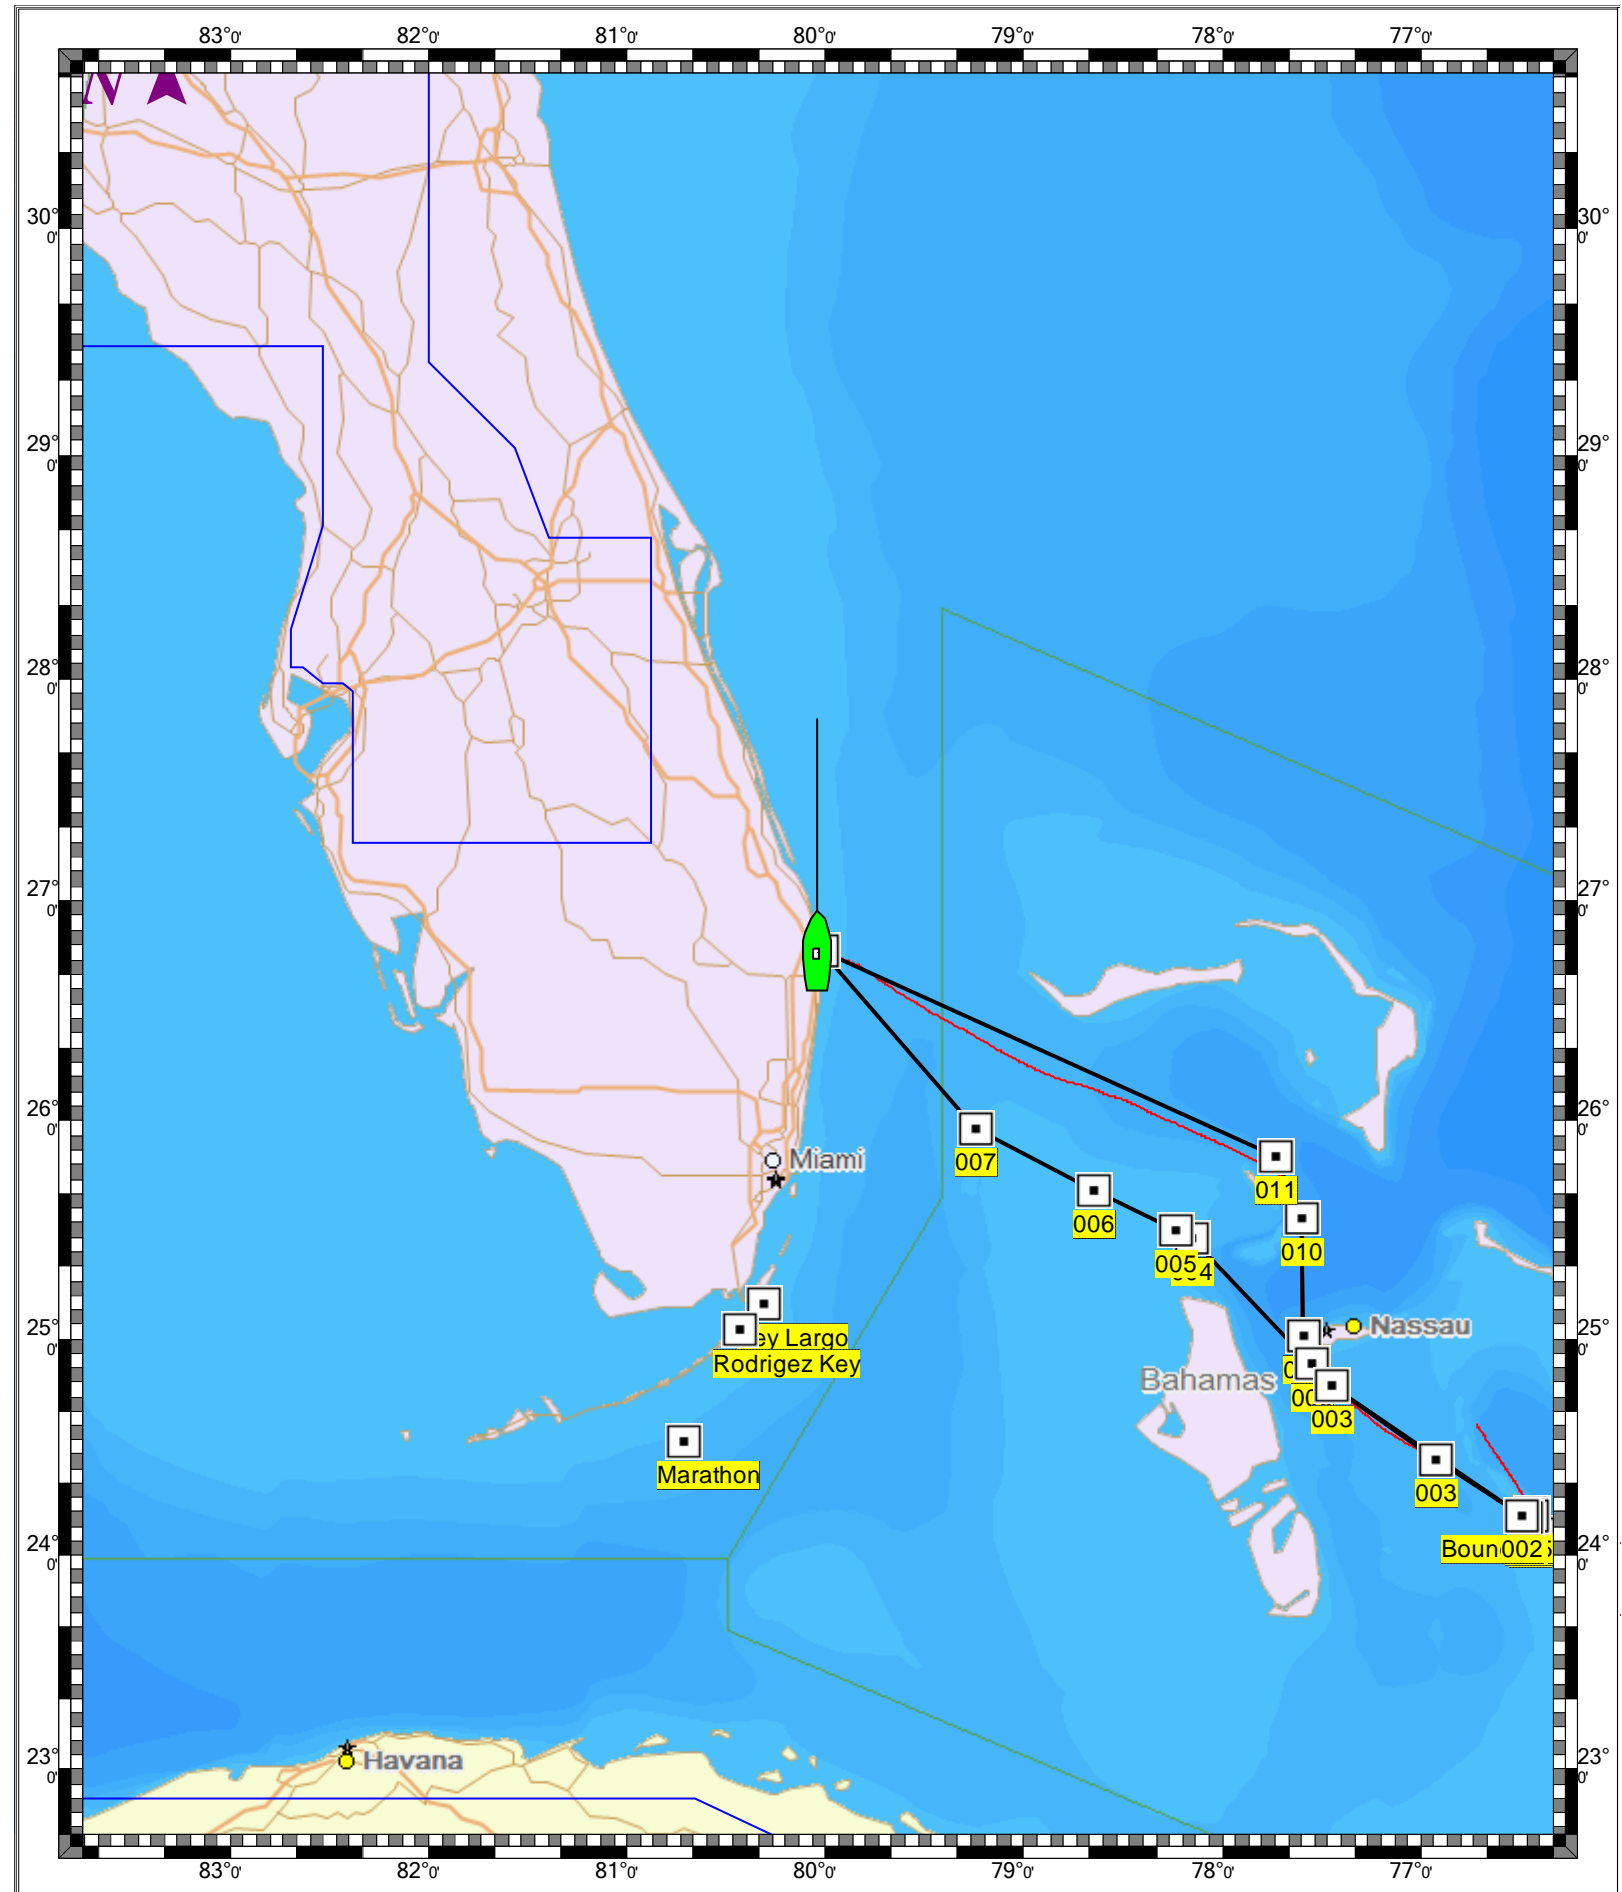

LAKE WORTH INLET - 1 : 14,800
(MAX Pro World Charts - vector format) Chart #11466C - Depth Units: Feet

DO NOT USE FOR NAVIGATION
SOME NAVIGATION AIDS MAY NOT BE SHOWN

MAX Pro World Chart - 1 : 3,790,000
(MAX Pro World Charts - vector format) Chart #MAX Pro - Depth Units: Feet

DO NOT USE FOR NAVIGATION
SOME NAVIGATION AIDS MAY NOT BE SHOWN