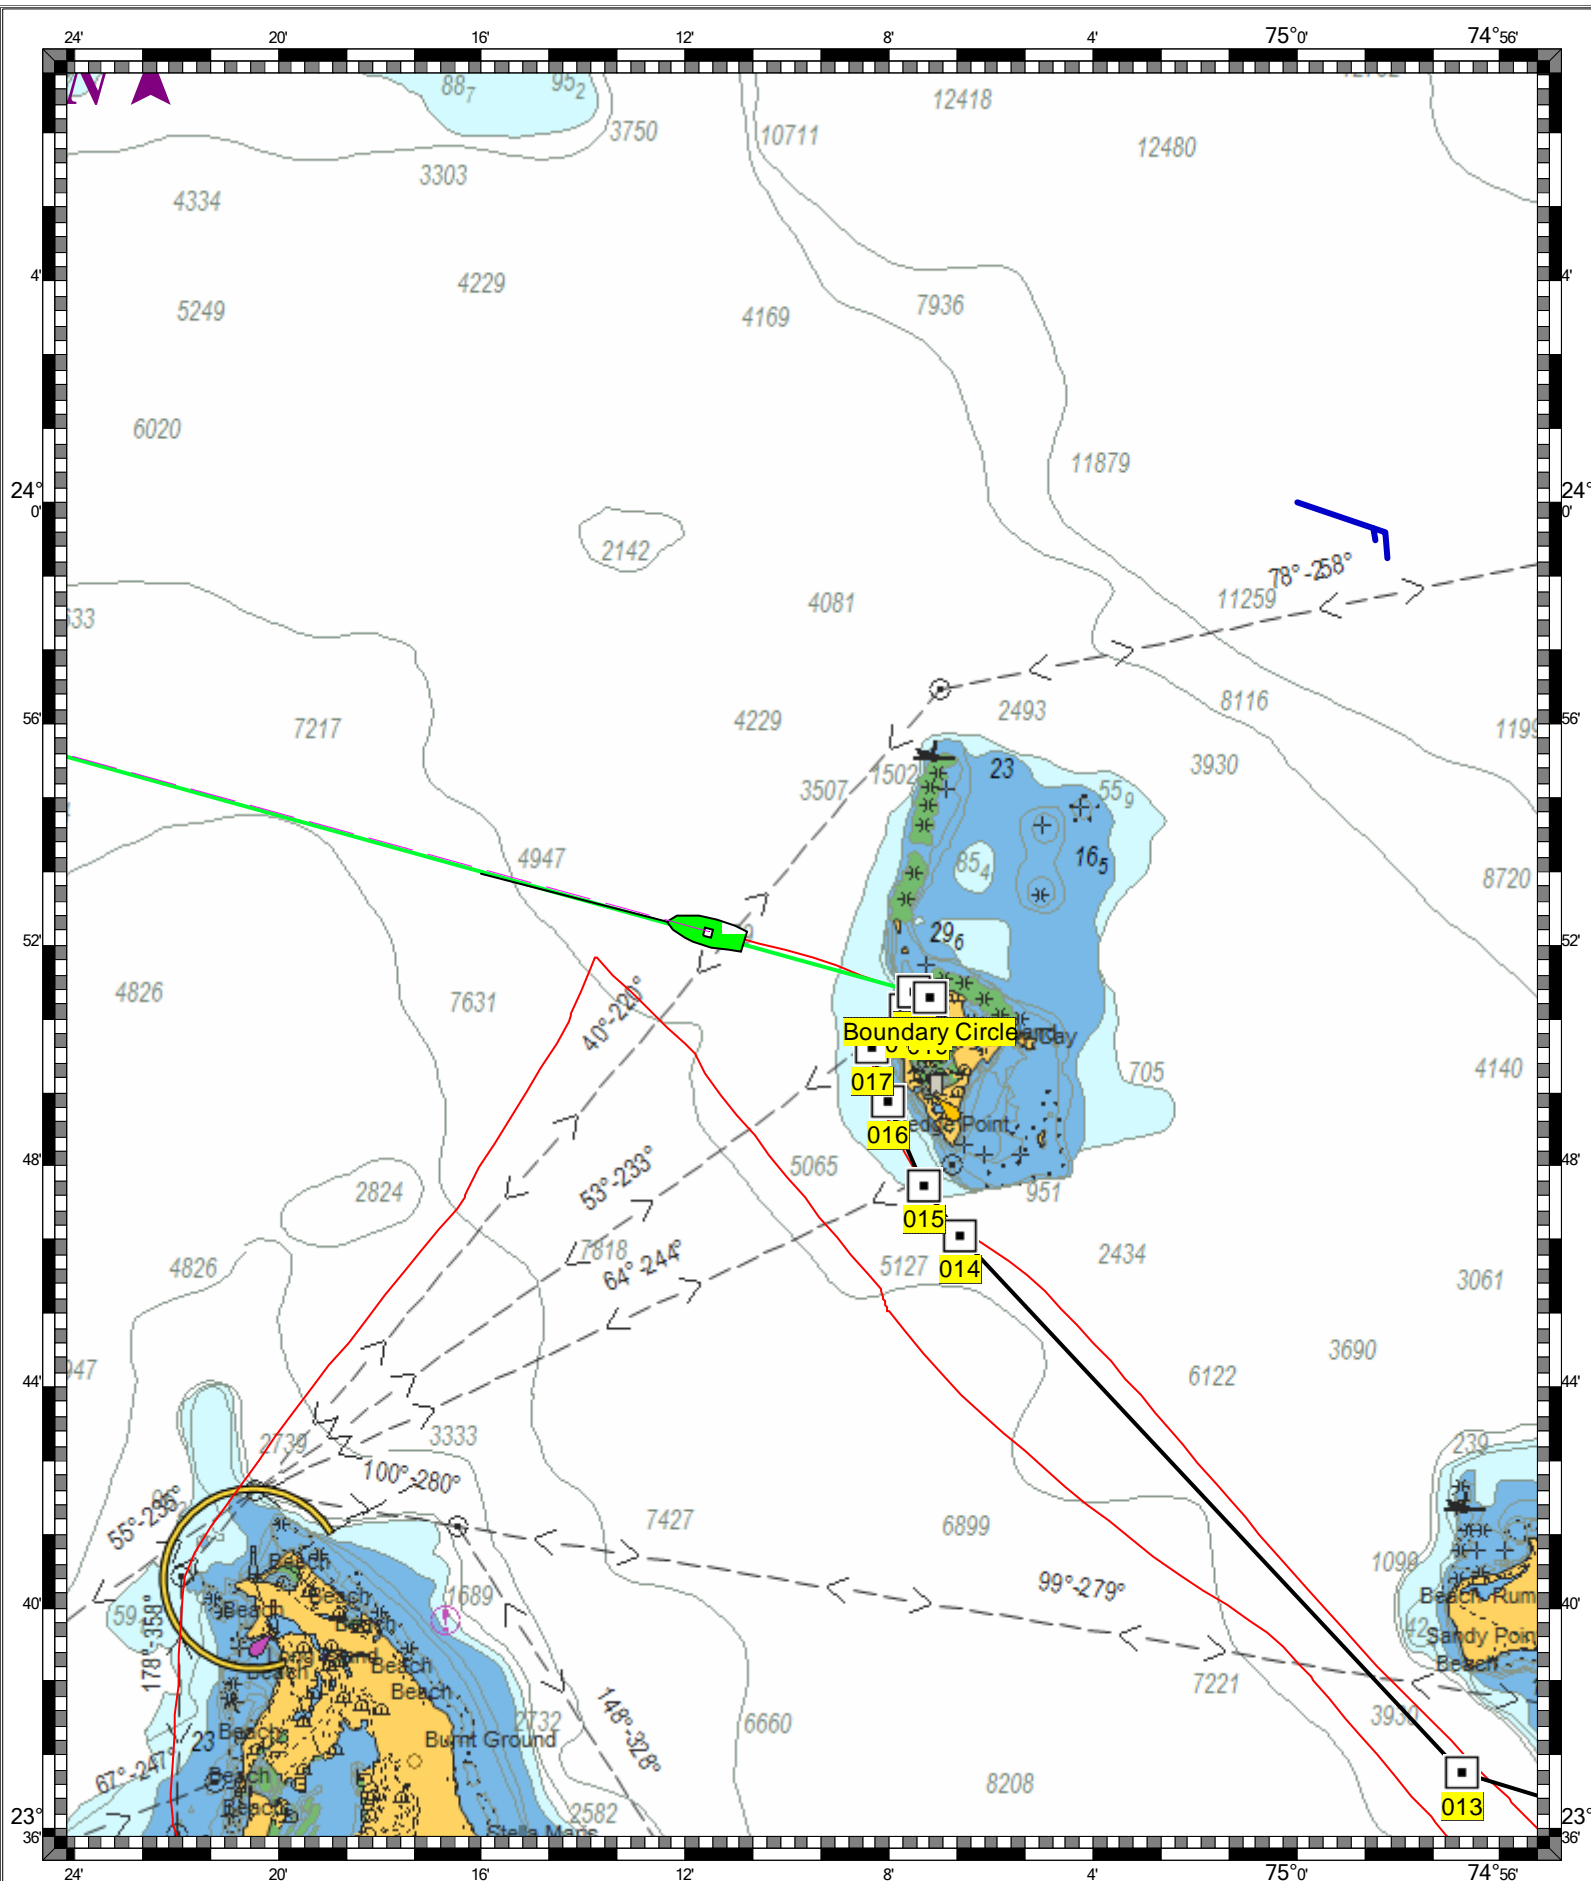

MAX Pro World Chart - 1 : 252,000
(MAX Pro World Charts - vector format) Chart #MAX Pro - Depth Units: Feet

DO NOT USE FOR NAVIGATION
SOME NAVIGATION AIDS MAY NOT BE SHOWN

MAX Pro World Chart - 1 : 4,030,000
(MAX Pro World Charts - vector format) Chart #MAX Pro - Depth Units: Feet

DO NOT USE FOR NAVIGATION
SOME NAVIGATION AIDS MAY NOT BE SHOWN