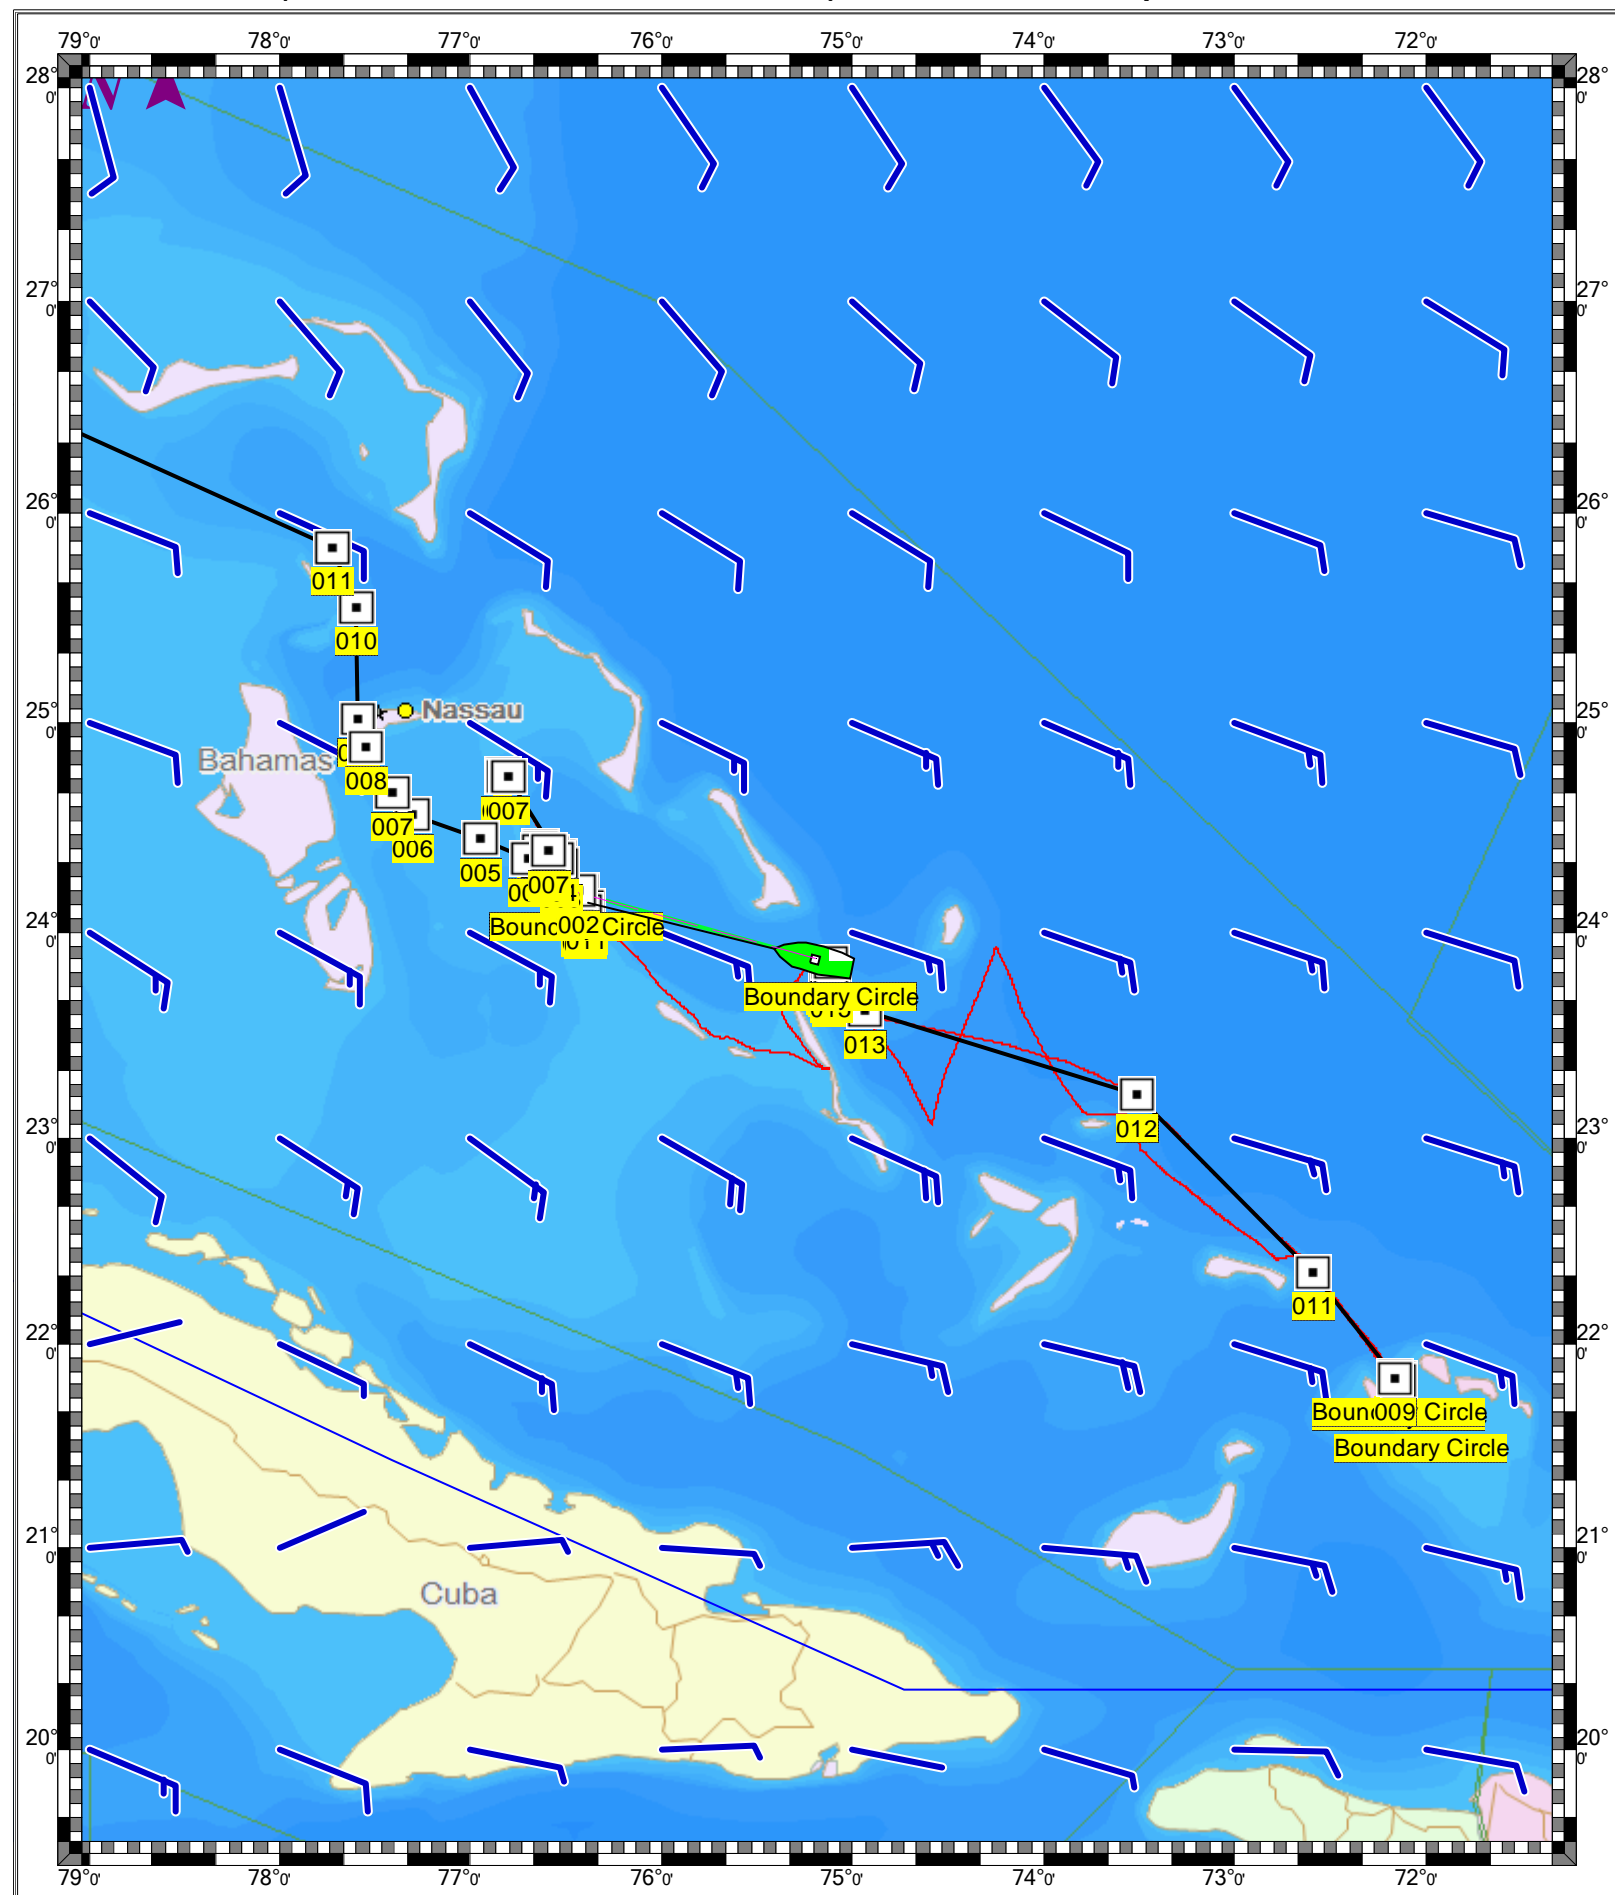

MAX Pro World Chart - 1 : 252,000
(MAX Pro World Charts - vector format) Chart #MAX Pro - Depth Units: Feet

DO NOT USE FOR NAVIGATION
SOME NAVIGATION AIDS MAY NOT BE SHOWN

MAX Pro World Chart - 1 : 4,030,000
(MAX Pro World Charts - vector format) Chart #MAX Pro - Depth Units: Feet

DO NOT USE FOR NAVIGATION
SOME NAVIGATION AIDS MAY NOT BE SHOWN