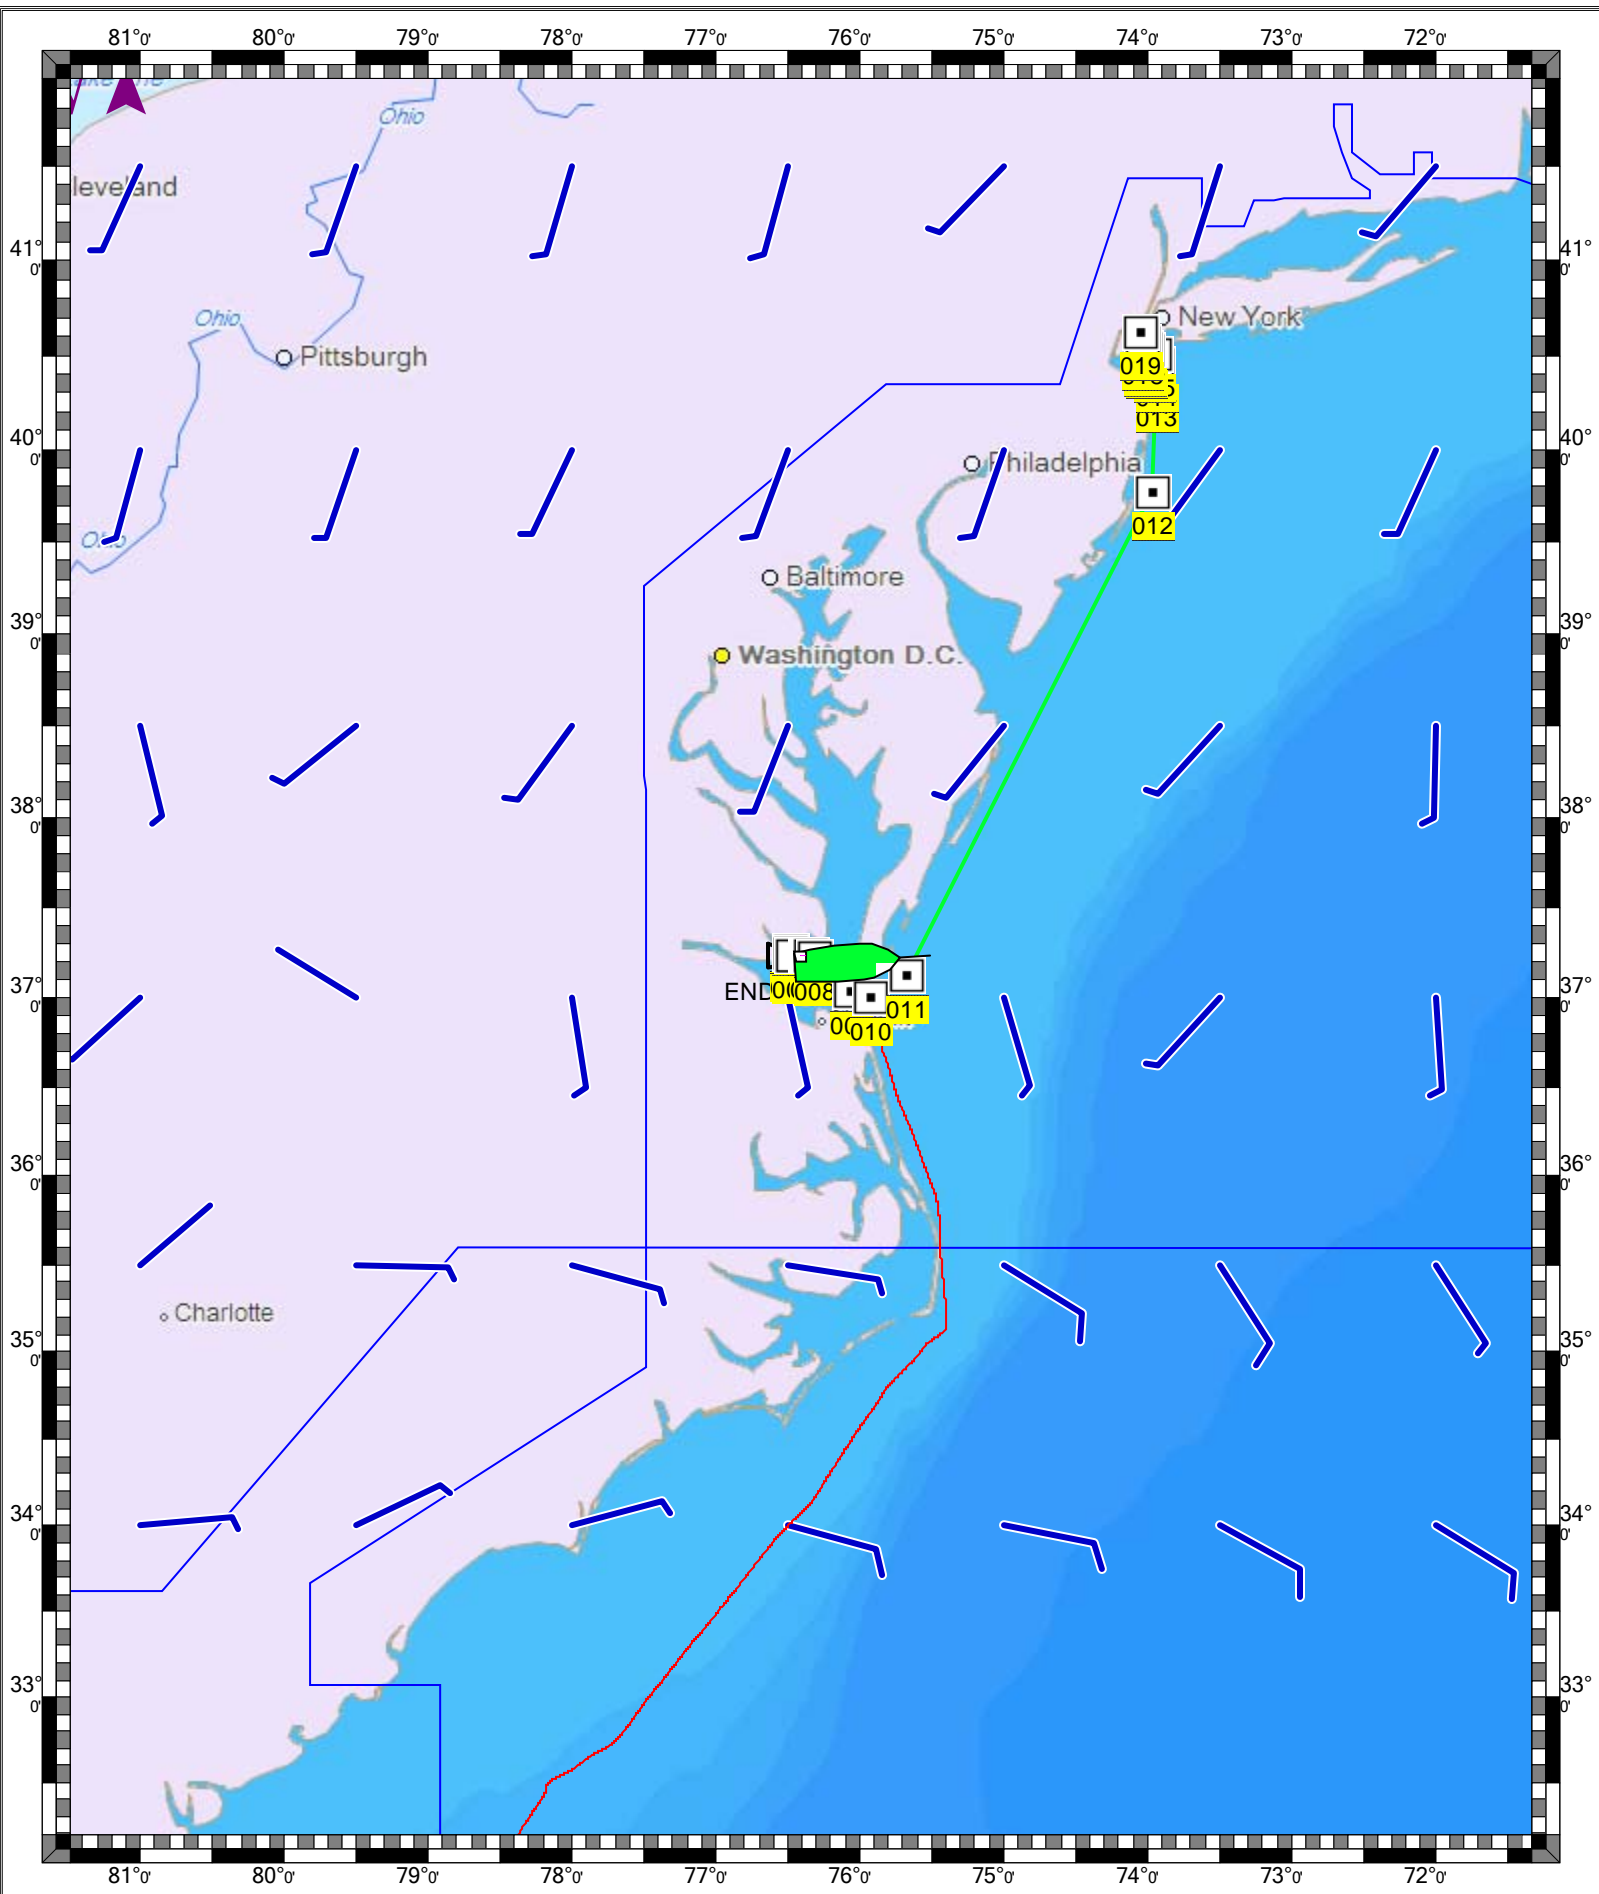

CAPE SABLE TO CAPE HATTERAS - 1 : 291,000
(MAX Pro World Charts - vector format) Chart #13003 - Depth Units: Feet

MAX Pro World Chart - 1 : 4,660,000

(MAX Pro World Charts - vector format) Chart #MAX Pro - Depth Units: Feet

DO NOT USE FOR NAVIGATION
SOME NAVIGATION AIDS MAY NOT BE SHOWN