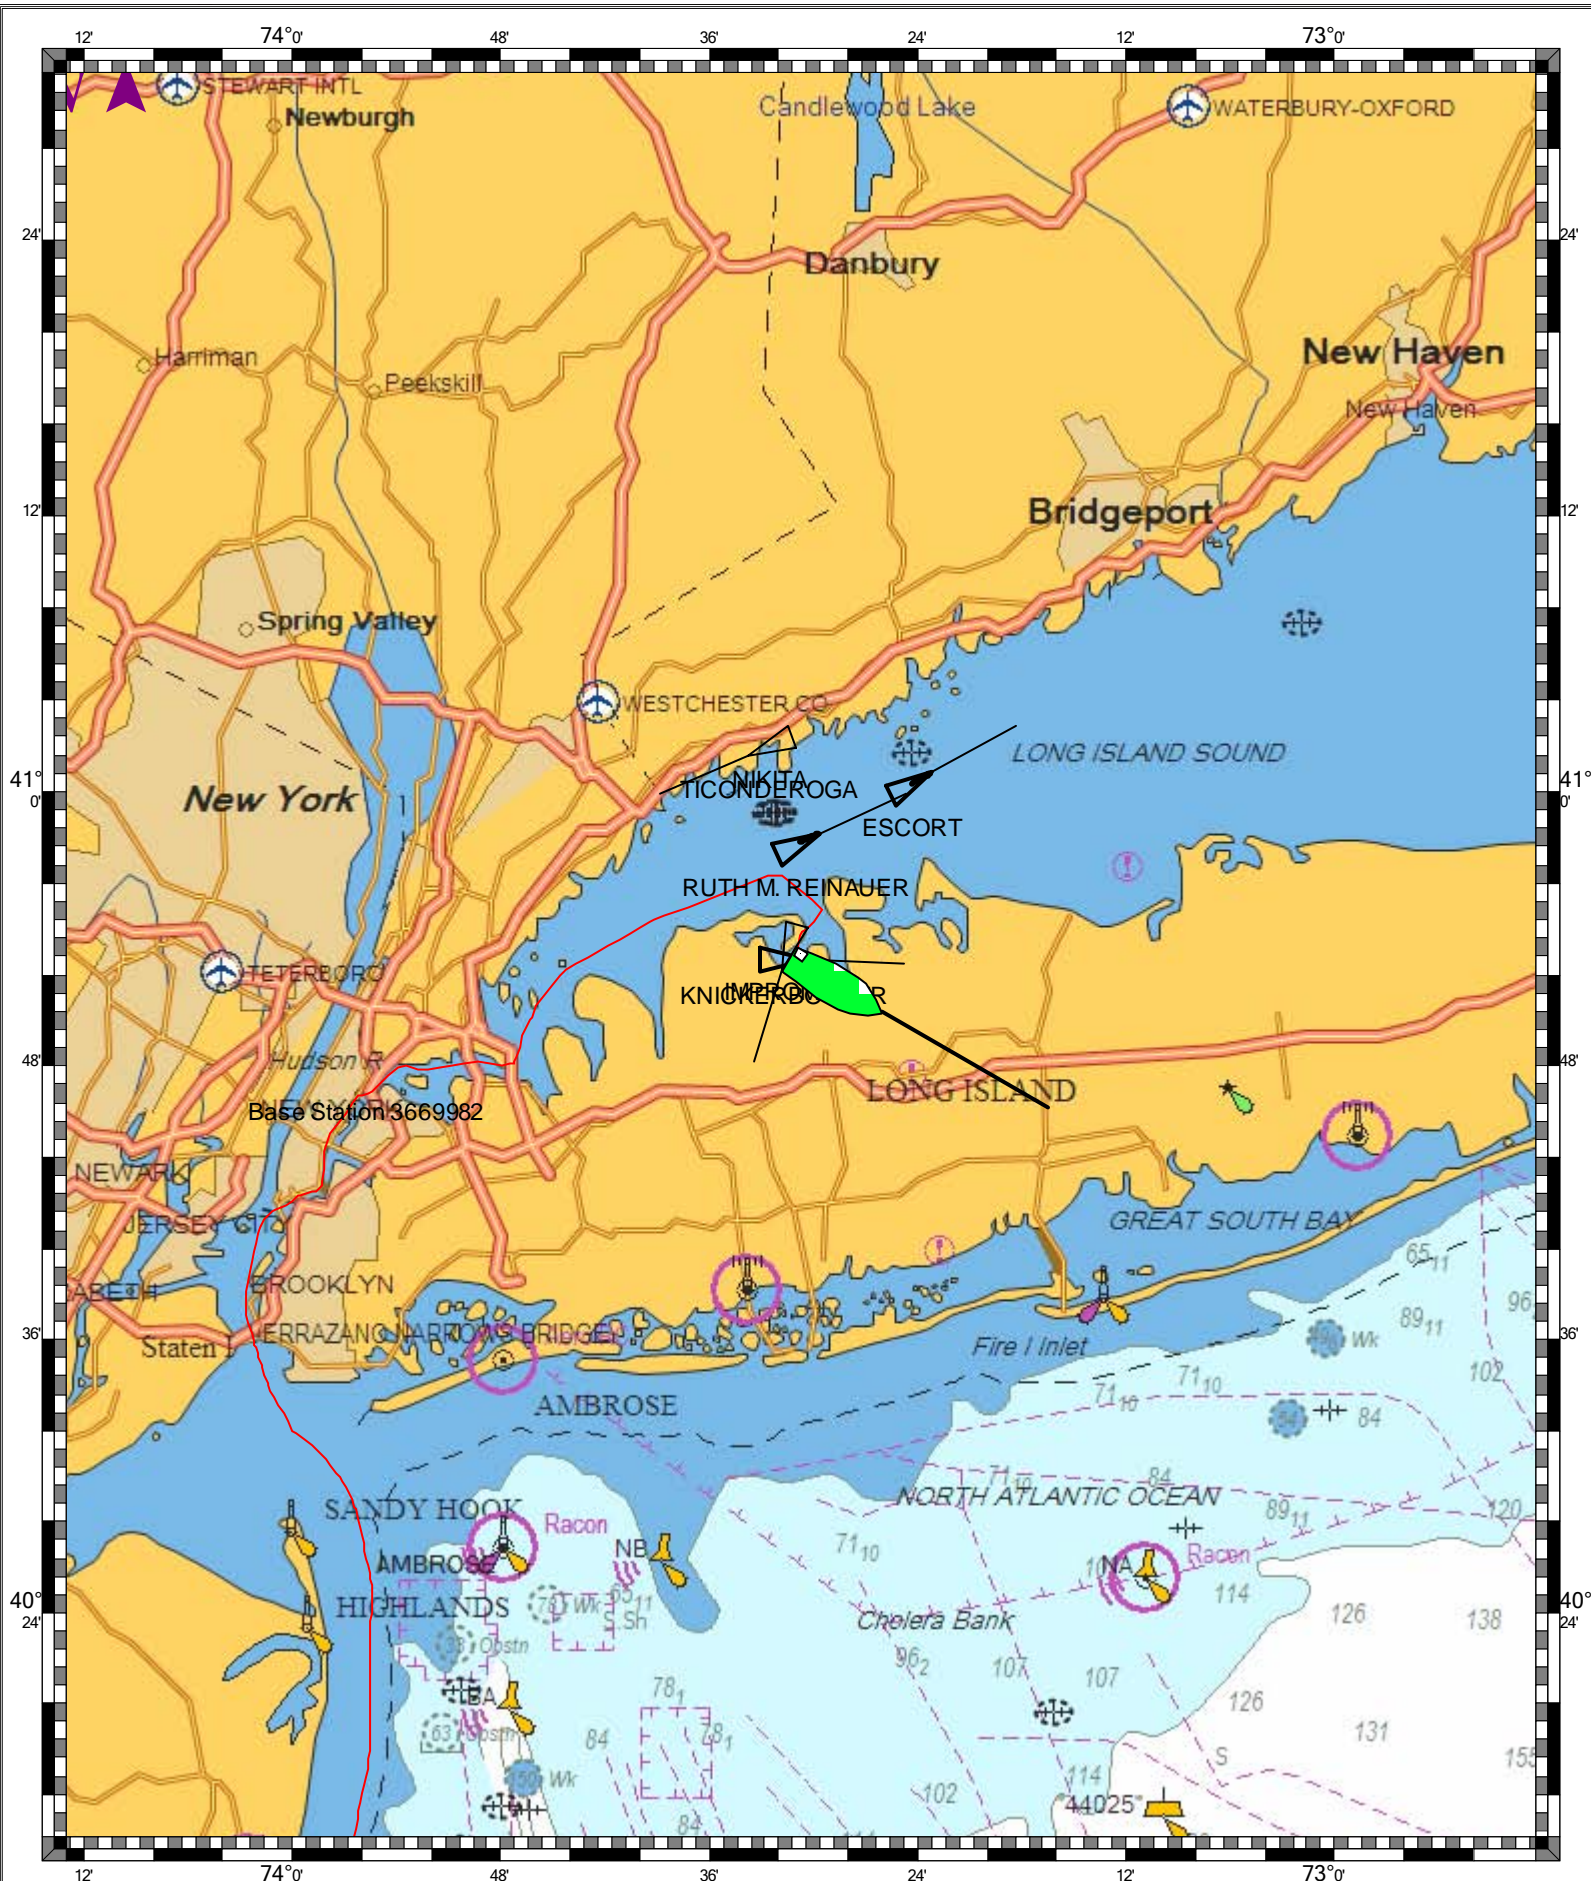

NY APPROACHES - NANTUCKET SHOALS TO FIVE FATHOM BANK - 1 : 153,000
(MAX Pro World Charts - vector format) Chart #12300 - Depth Units: Feet

DO NOT USE FOR NAVIGATION
SOME NAVIGATION AIDS MAY NOT BE SHOWN

CAPE SABLE TO CAPE HATTERAS - 1 : 611,000
(MAX Pro World Charts - vector format) Chart #13003 - Depth Units: Feet

DO NOT USE FOR NAVIGATION
SOME NAVIGATION AIDS MAY NOT BE SHOWN