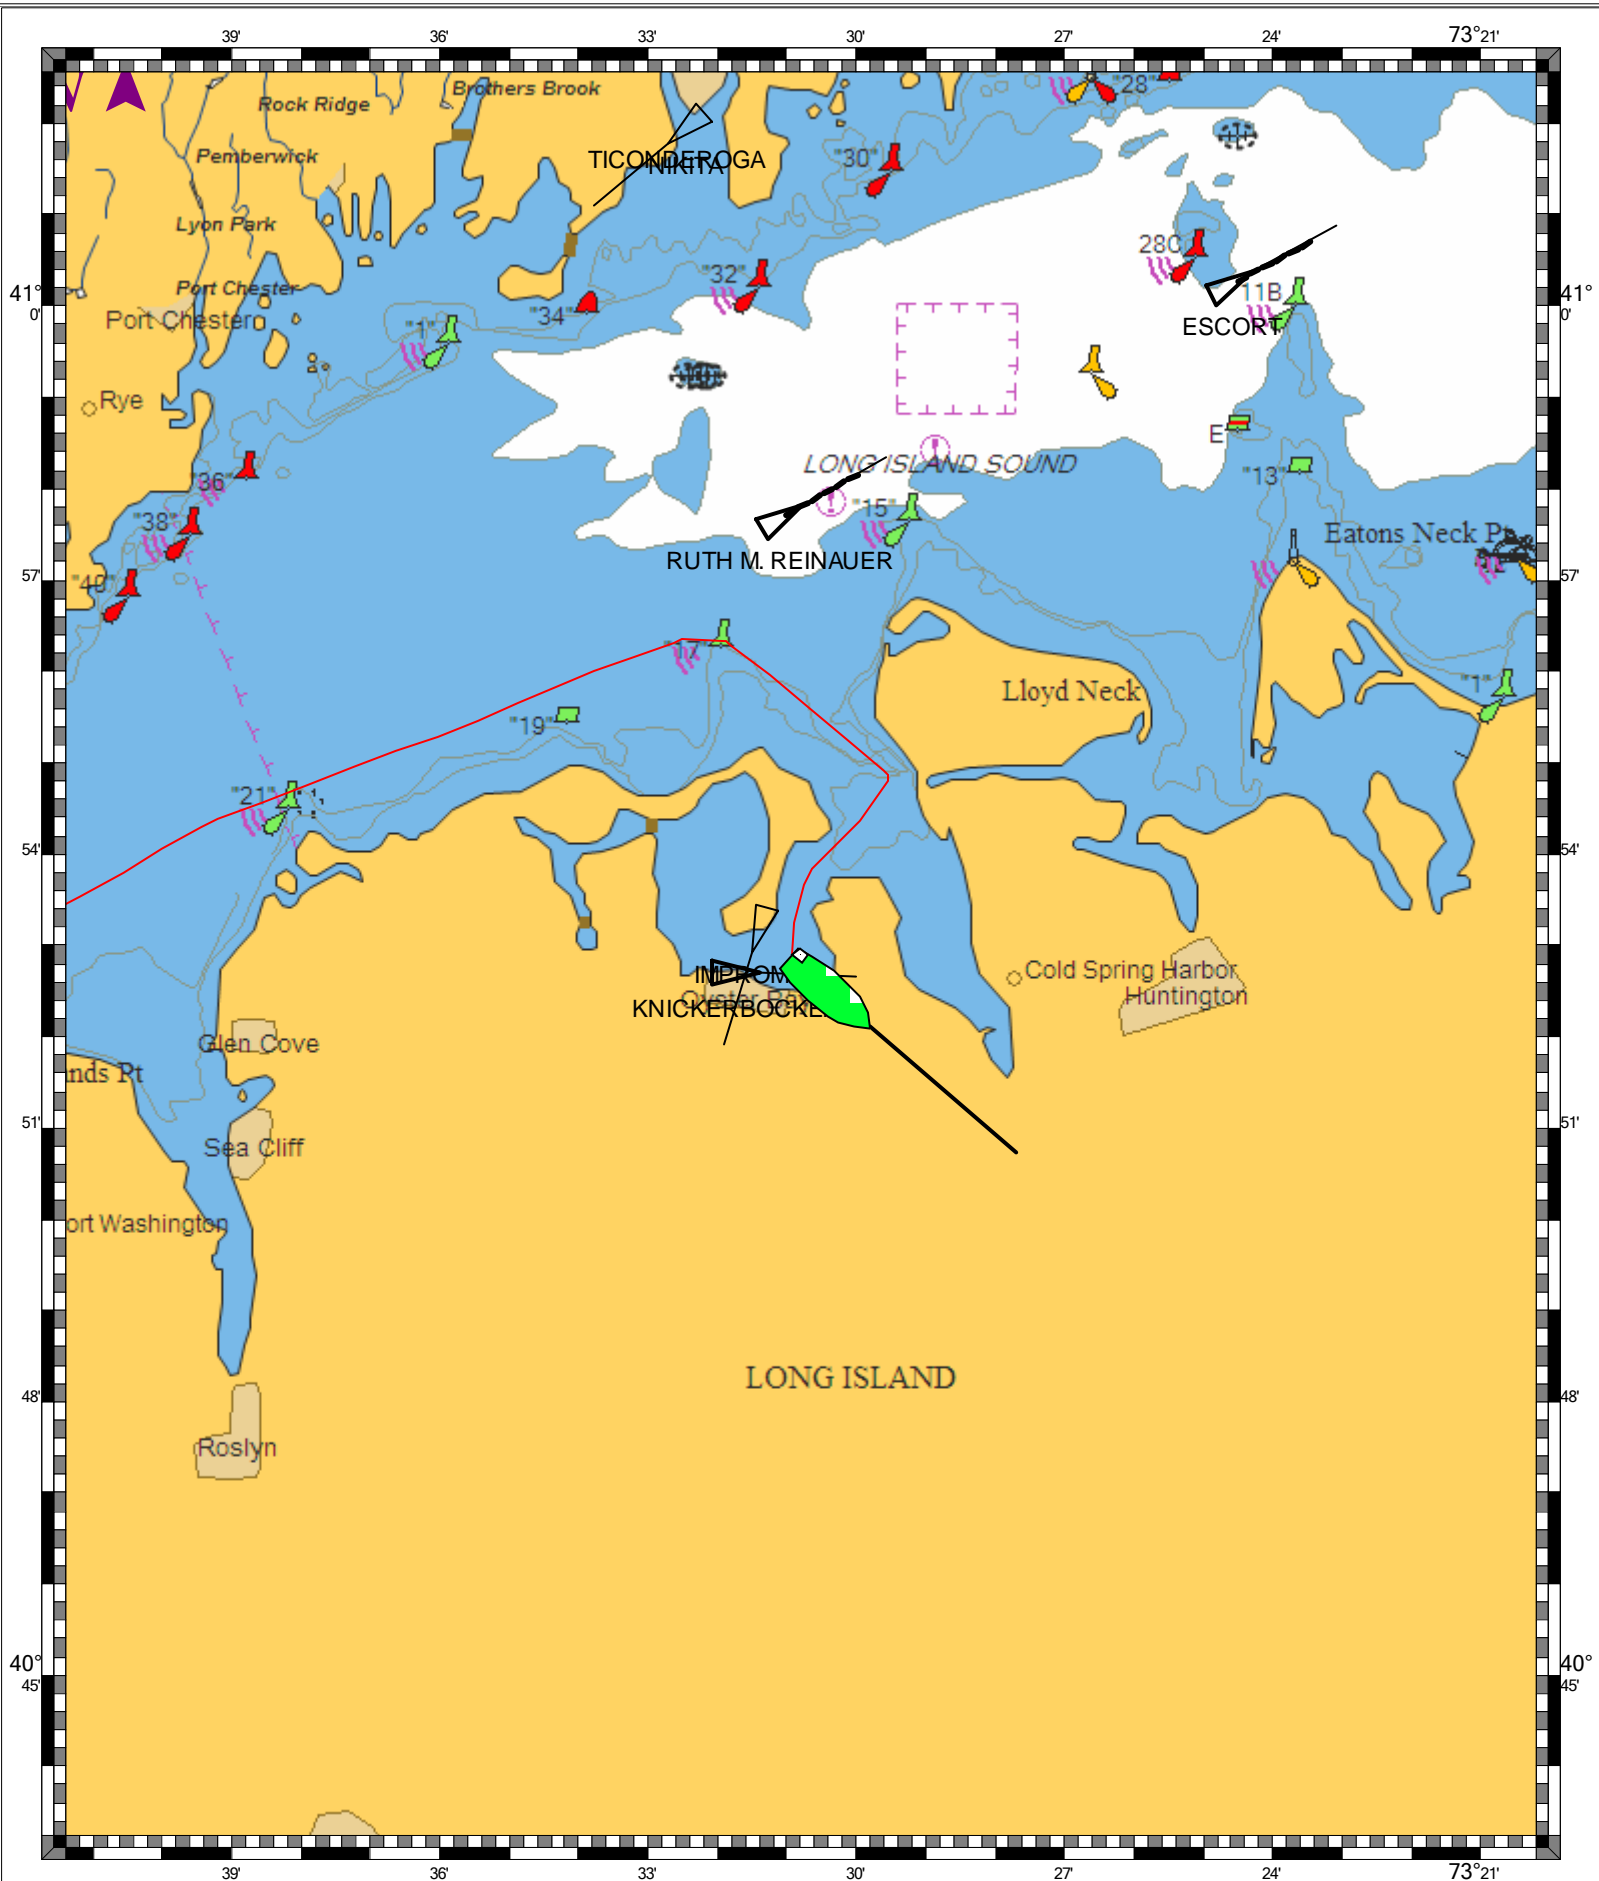

NY APPROACHES - NANTUCKET SHOALS TO FIVE FATHOM BANK - 1 : 153,000
(MAX Pro World Charts - vector format) Chart #12300 - Depth Units: Feet

DO NOT USE FOR NAVIGATION
SOME NAVIGATION AIDS MAY NOT BE SHOWN

CAPE SABLE TO CAPE HATTERAS - 1 : 611,000
(MAX Pro World Charts - vector format) Chart #13003 - Depth Units: Feet

DO NOT USE FOR NAVIGATION
SOME NAVIGATION AIDS MAY NOT BE SHOWN