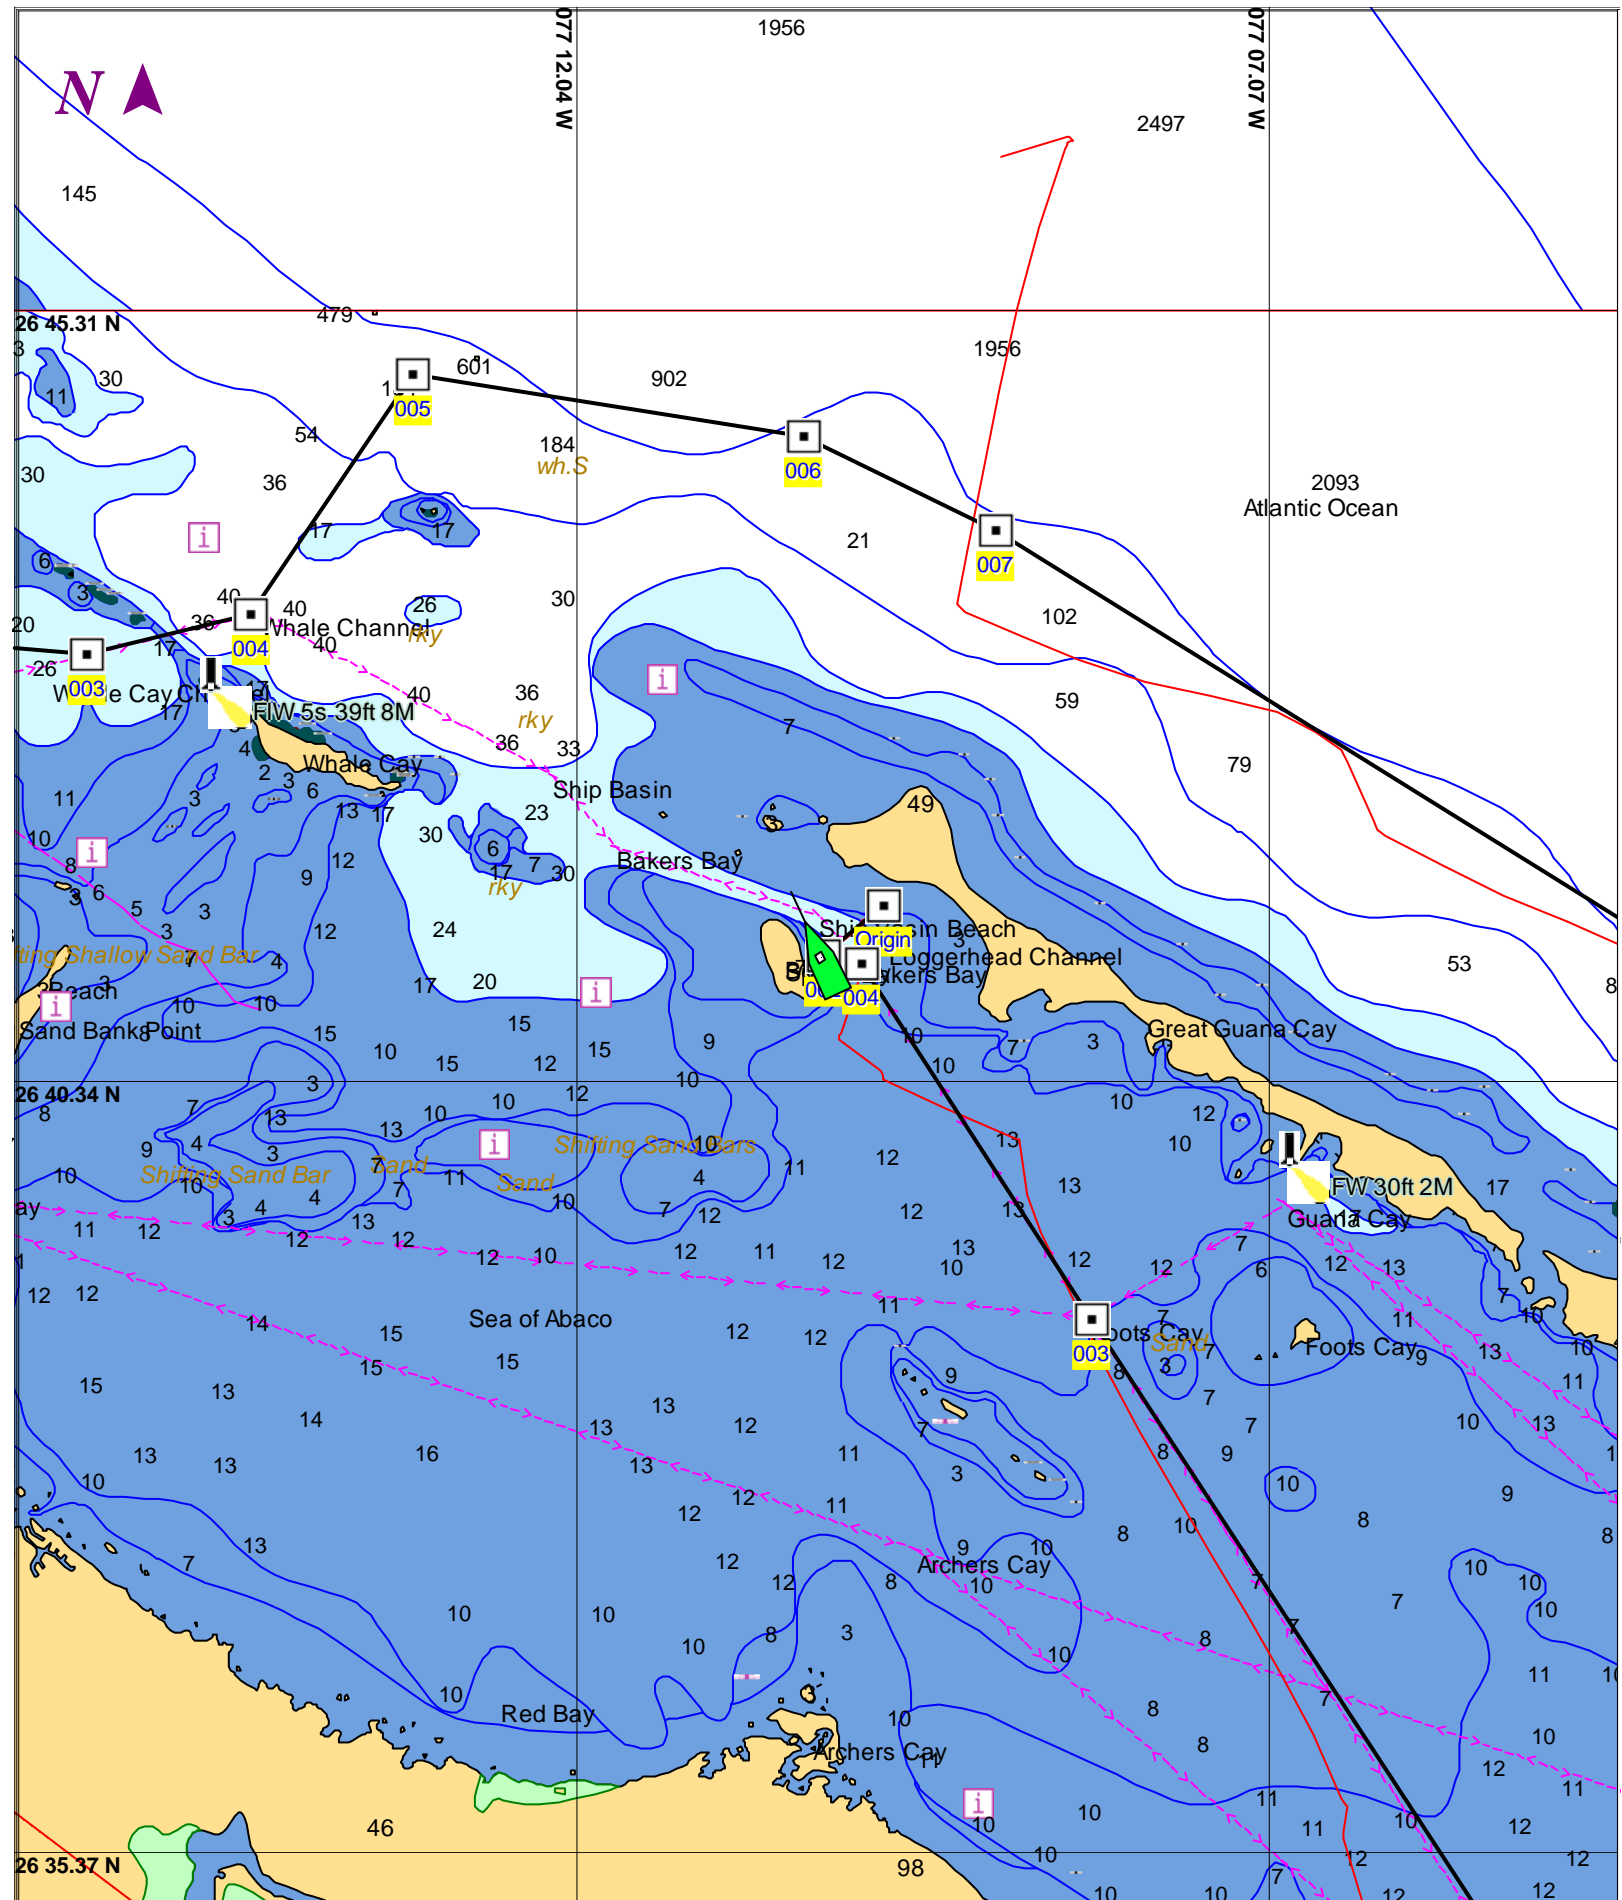

THE BIGHT OF ABACO - EAST - 1 : 266,000
(Passport World Charts - vector format) Chart #9Z2NB04B - Depth Units: Feet

DO NOT USE FOR NAVIGATION
SOME NAVIGATION AIDS MAY NOT BE SHOWN