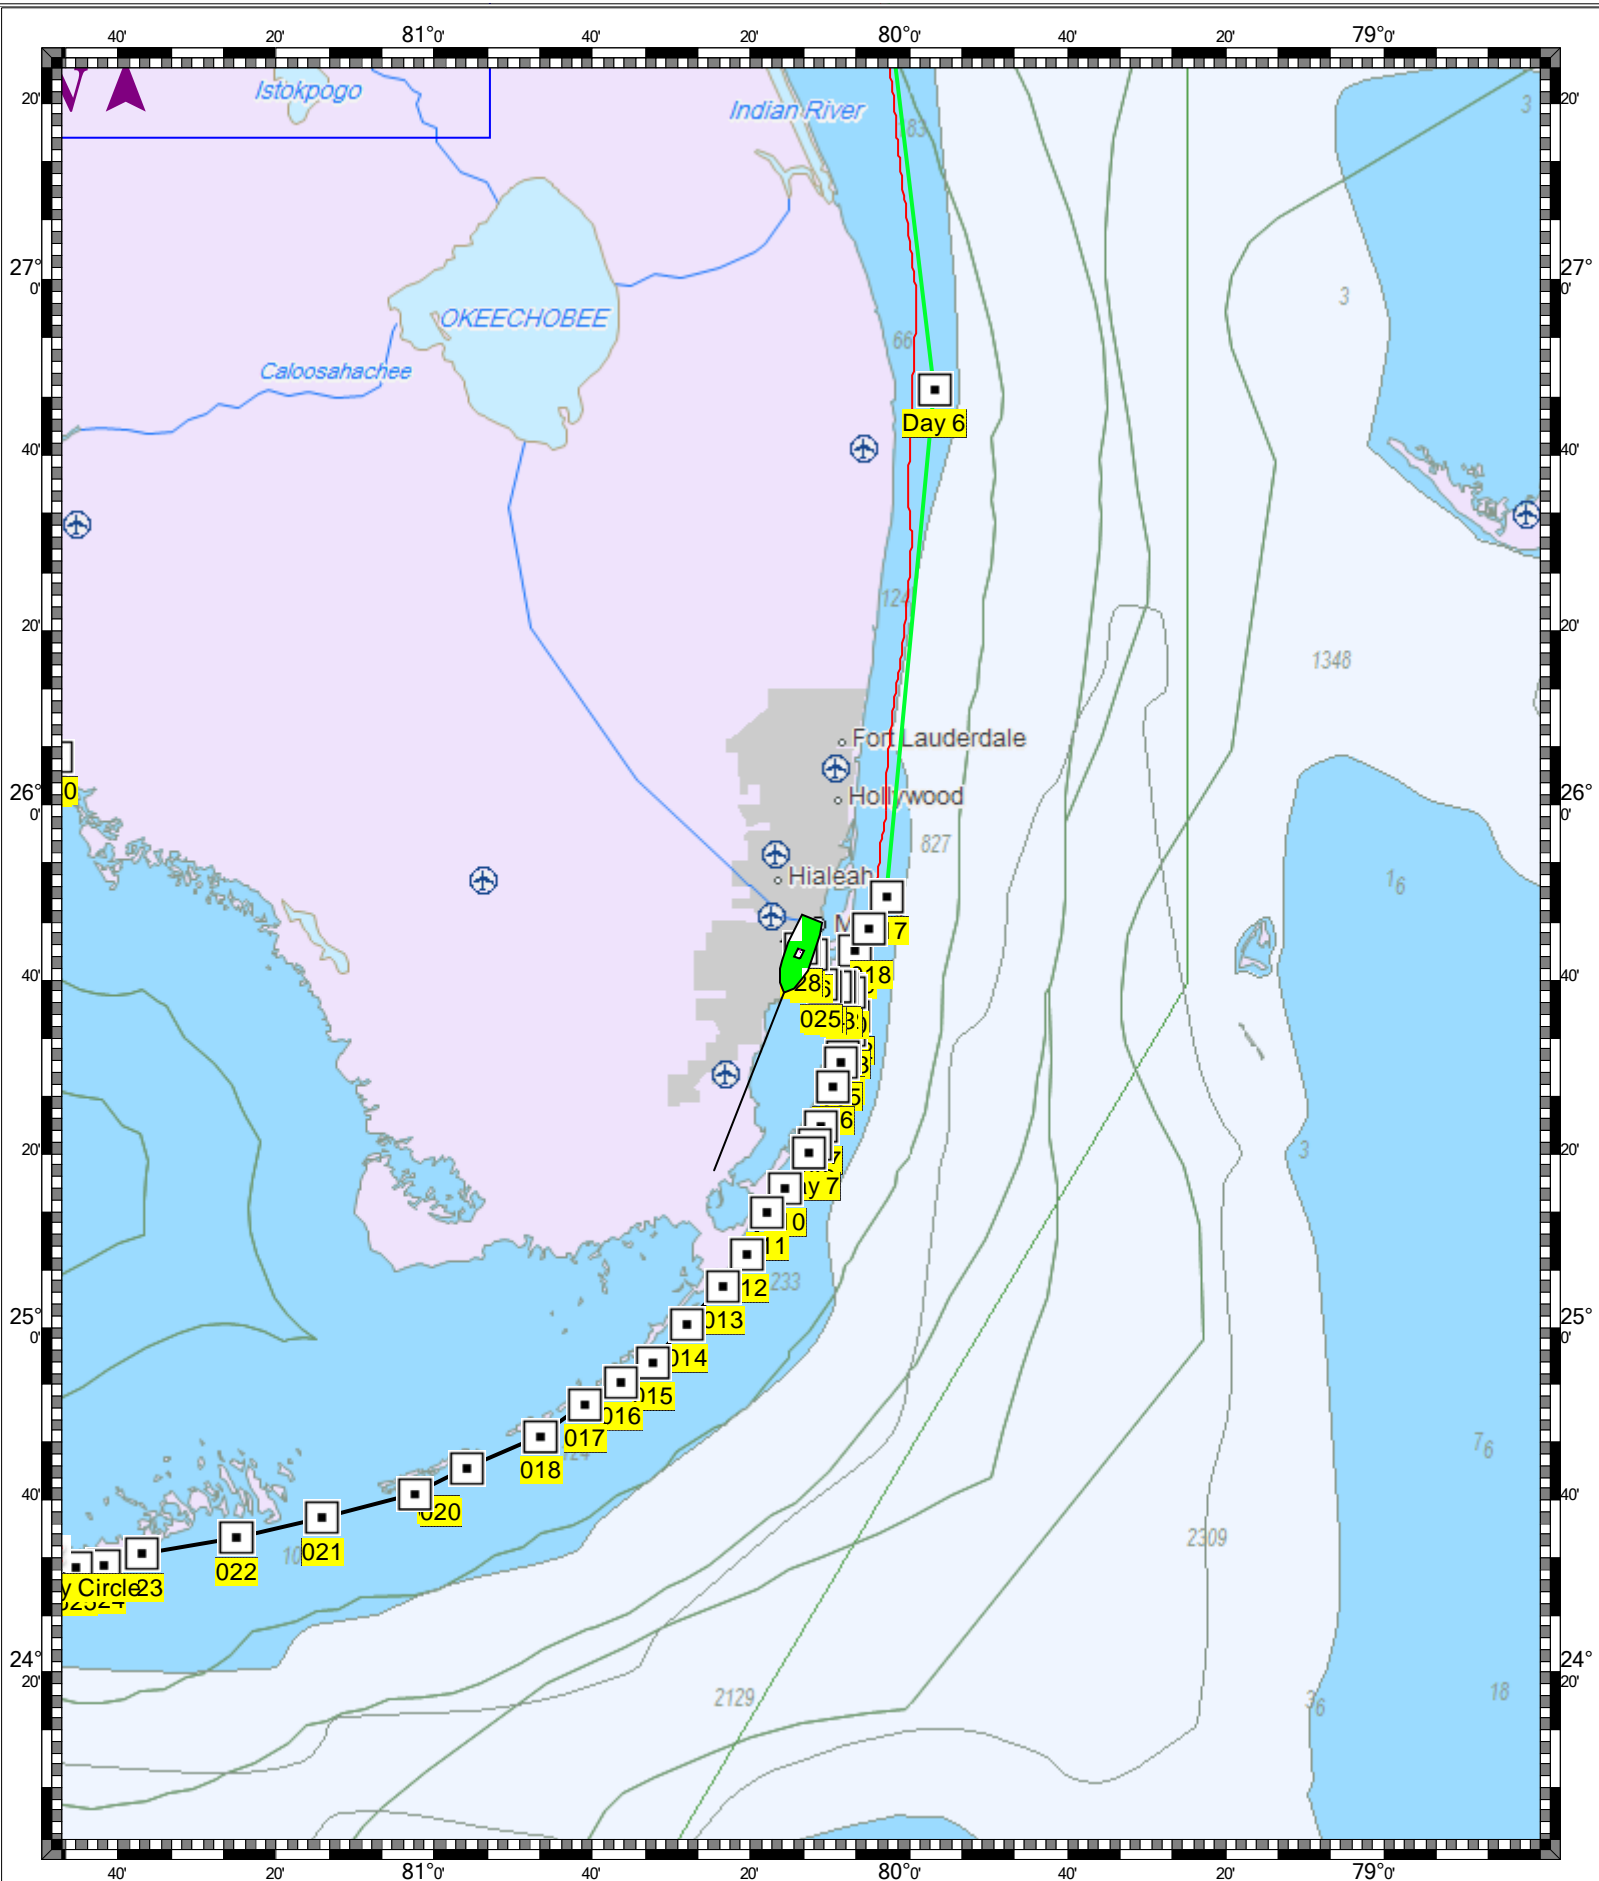

**MAX Pro World Chart - 1 : 1,600,000**  
**(MAX Pro World Charts - vector format) Chart #MAX Pro - Depth Units: Feet**

DO NOT USE FOR NAVIGATION  
SOME NAVIGATION AIDS MAY NOT BE SHOWN

**INTRACOASTAL WATERWAY WEST PALM BEACH TO MIAMI - 1 : 12,500**  
**(MAX Pro World Charts - vector format) Chart #11467C - Depth Units: Feet**

DO NOT USE FOR NAVIGATION  
SOME NAVIGATION AIDS MAY NOT BE SHOWN