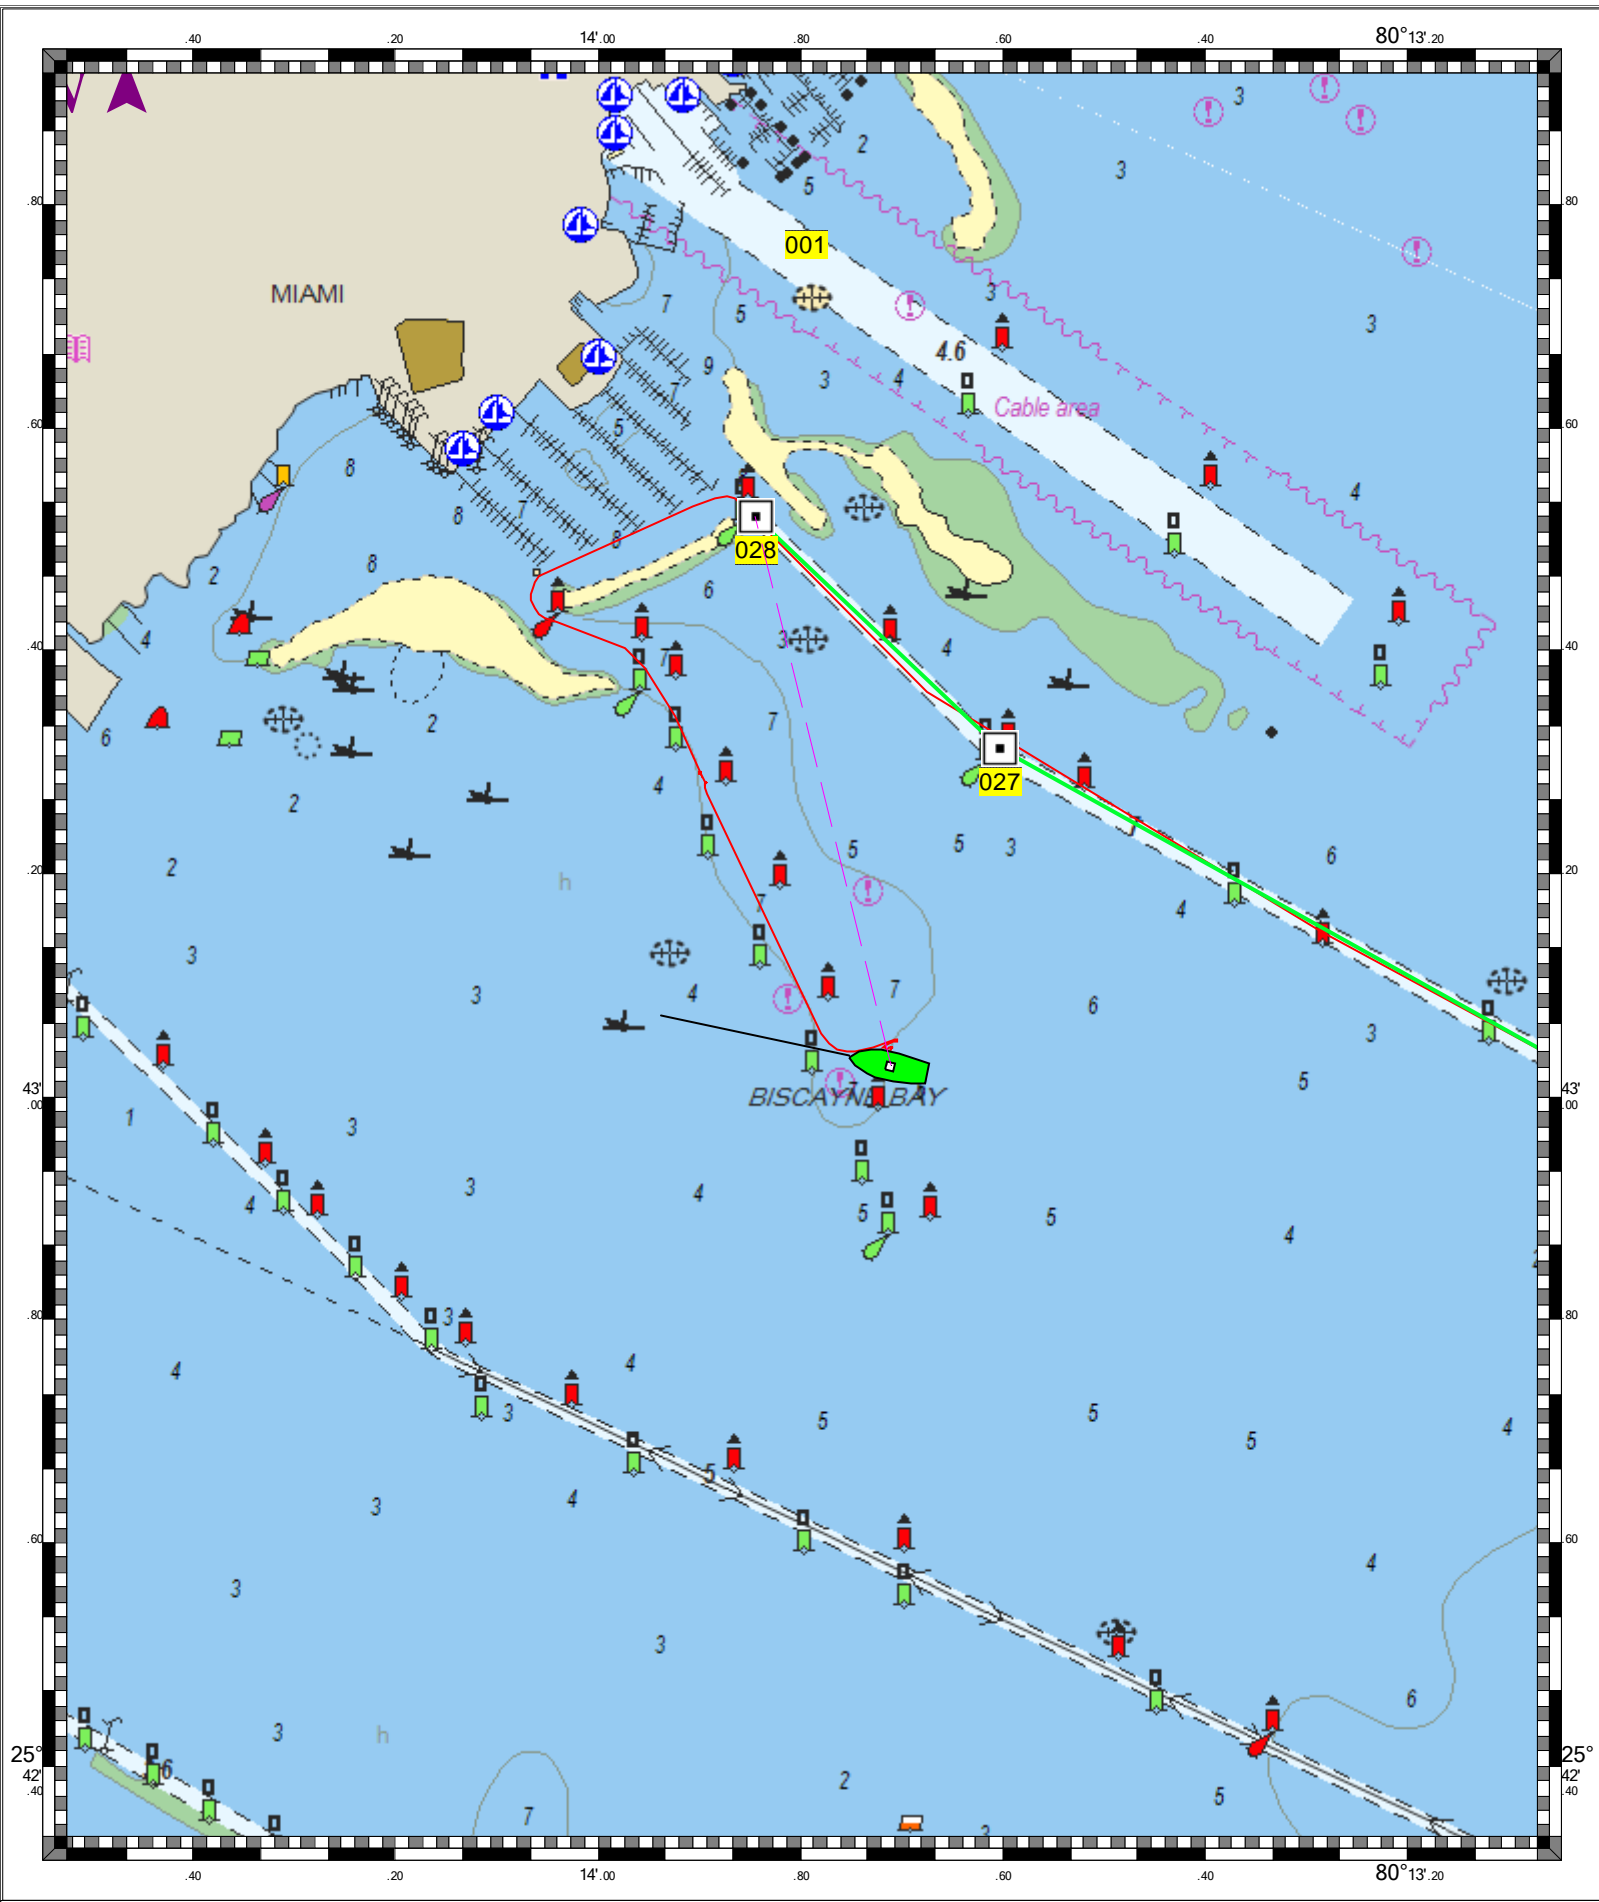

**MAX Pro World Chart - 1 : 1,600,000**  
**(MAX Pro World Charts - vector format) Chart #MAX Pro - Depth Units: Feet**

DO NOT USE FOR NAVIGATION  
SOME NAVIGATION AIDS MAY NOT BE SHOWN

**INTRACOASTAL WATERWAY WEST PALM BEACH TO MIAMI - 1 : 12,500**  
**(MAX Pro World Charts - vector format) Chart #11467C - Depth Units: Feet**

DO NOT USE FOR NAVIGATION  
SOME NAVIGATION AIDS MAY NOT BE SHOWN