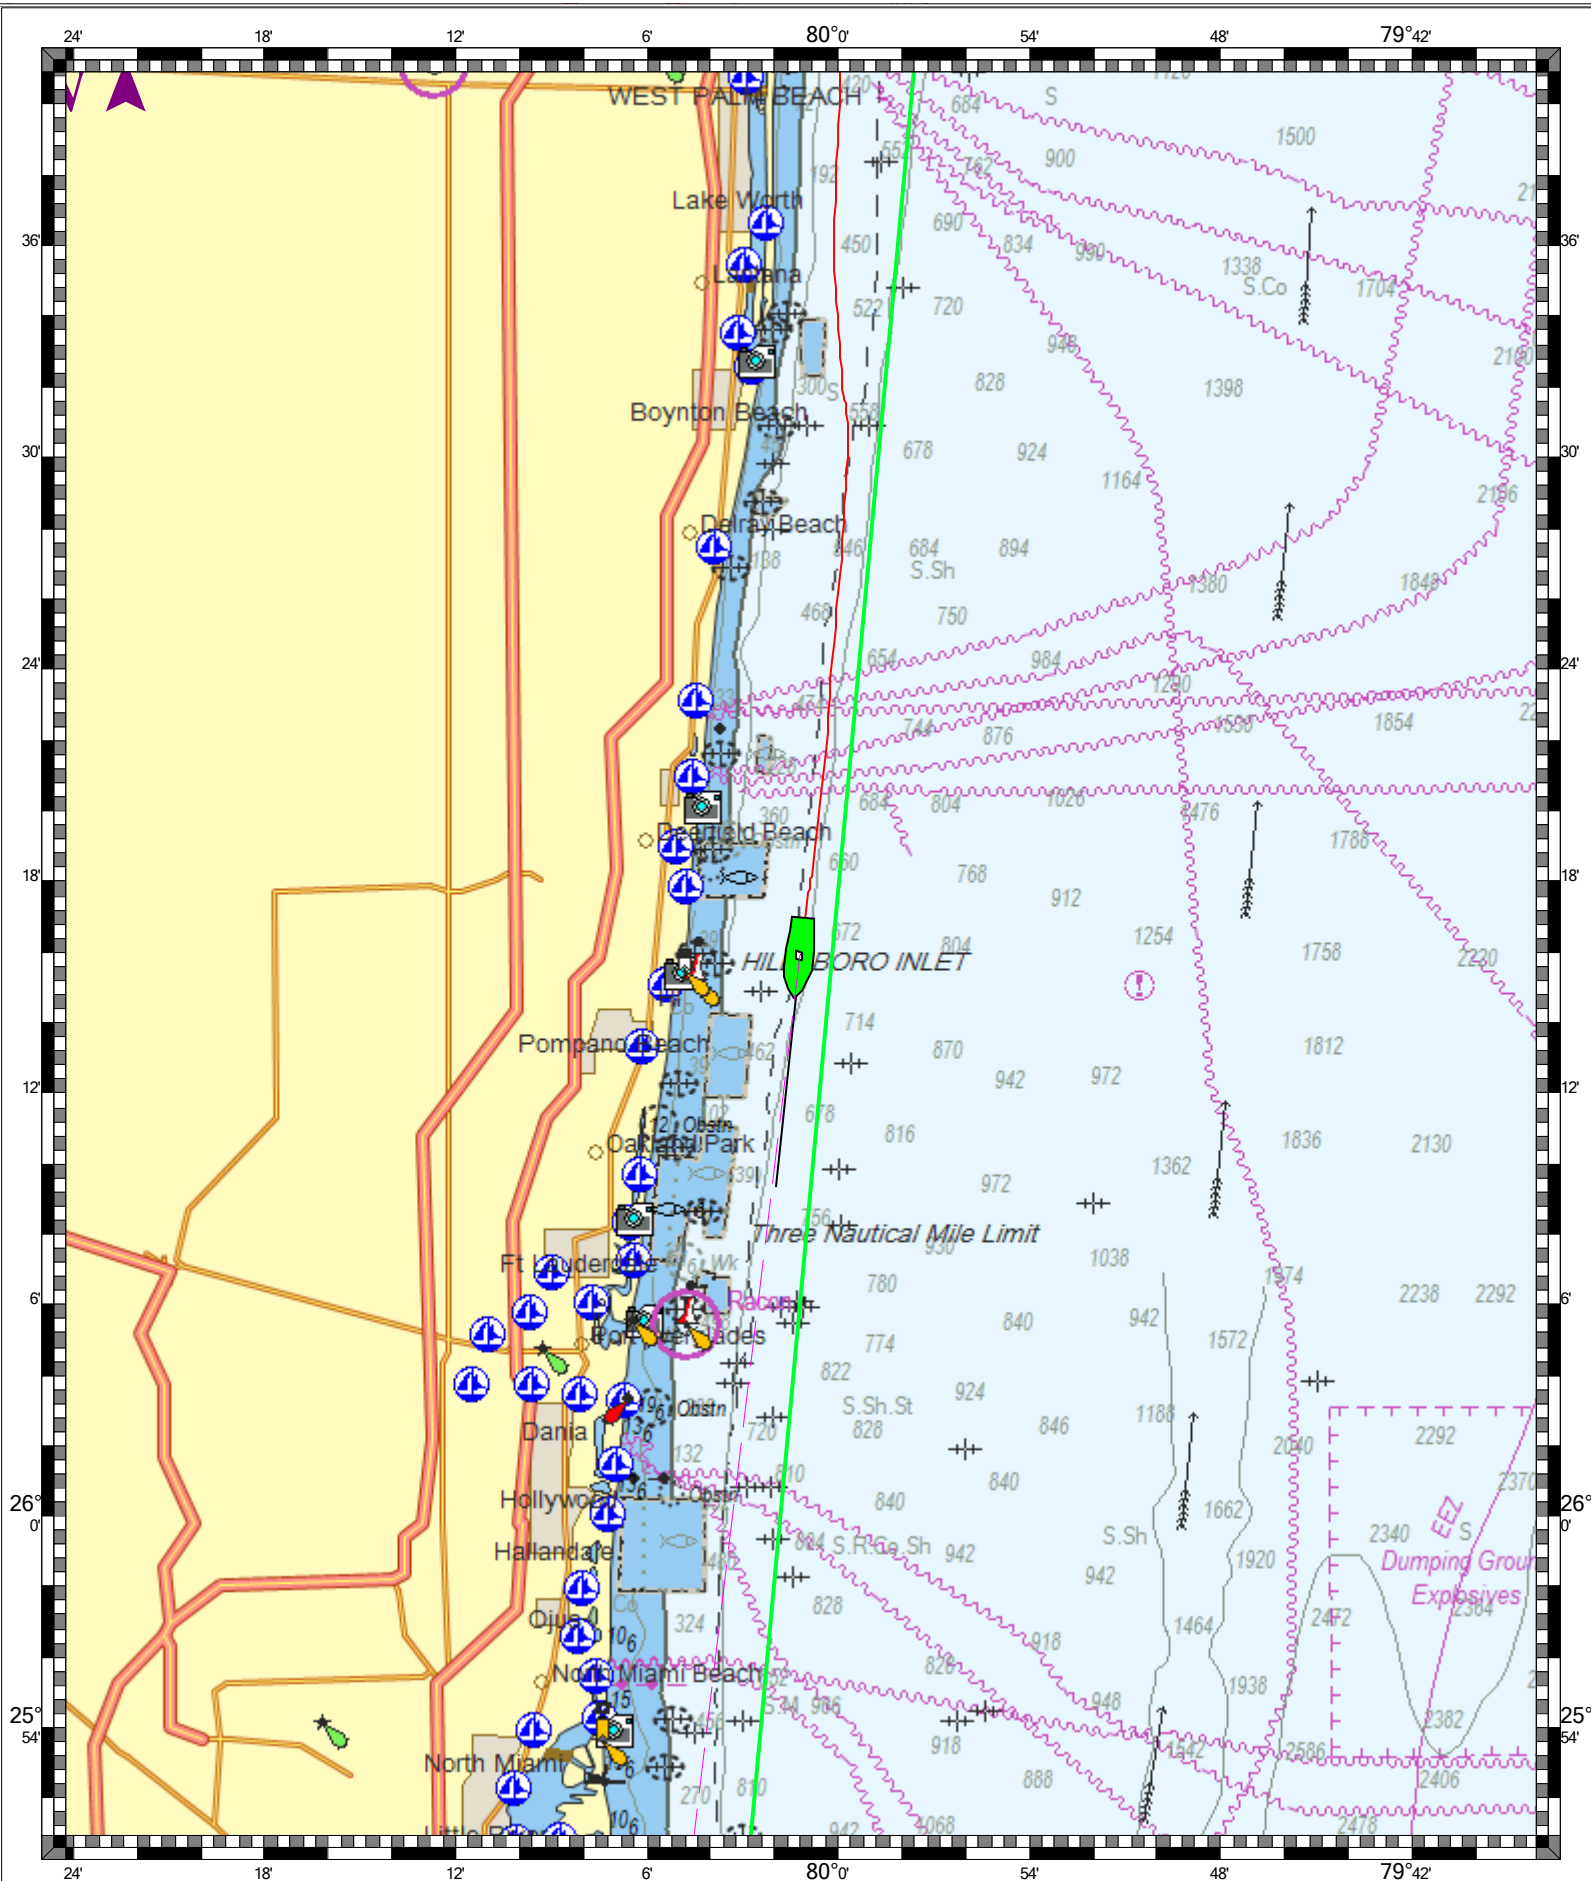

CAPE CANAVERAL TO KEY WEST - 1 : 395,000
(MAX Pro World Charts - vector format) Chart #11460 - Depth Units: Feet

DO NOT USE FOR NAVIGATION
SOME NAVIGATION AIDS MAY NOT BE SHOWN

MAX Pro World Chart - 1 : 1,580,000
(MAX Pro World Charts - vector format) Chart #MAX Pro - Depth Units: Feet