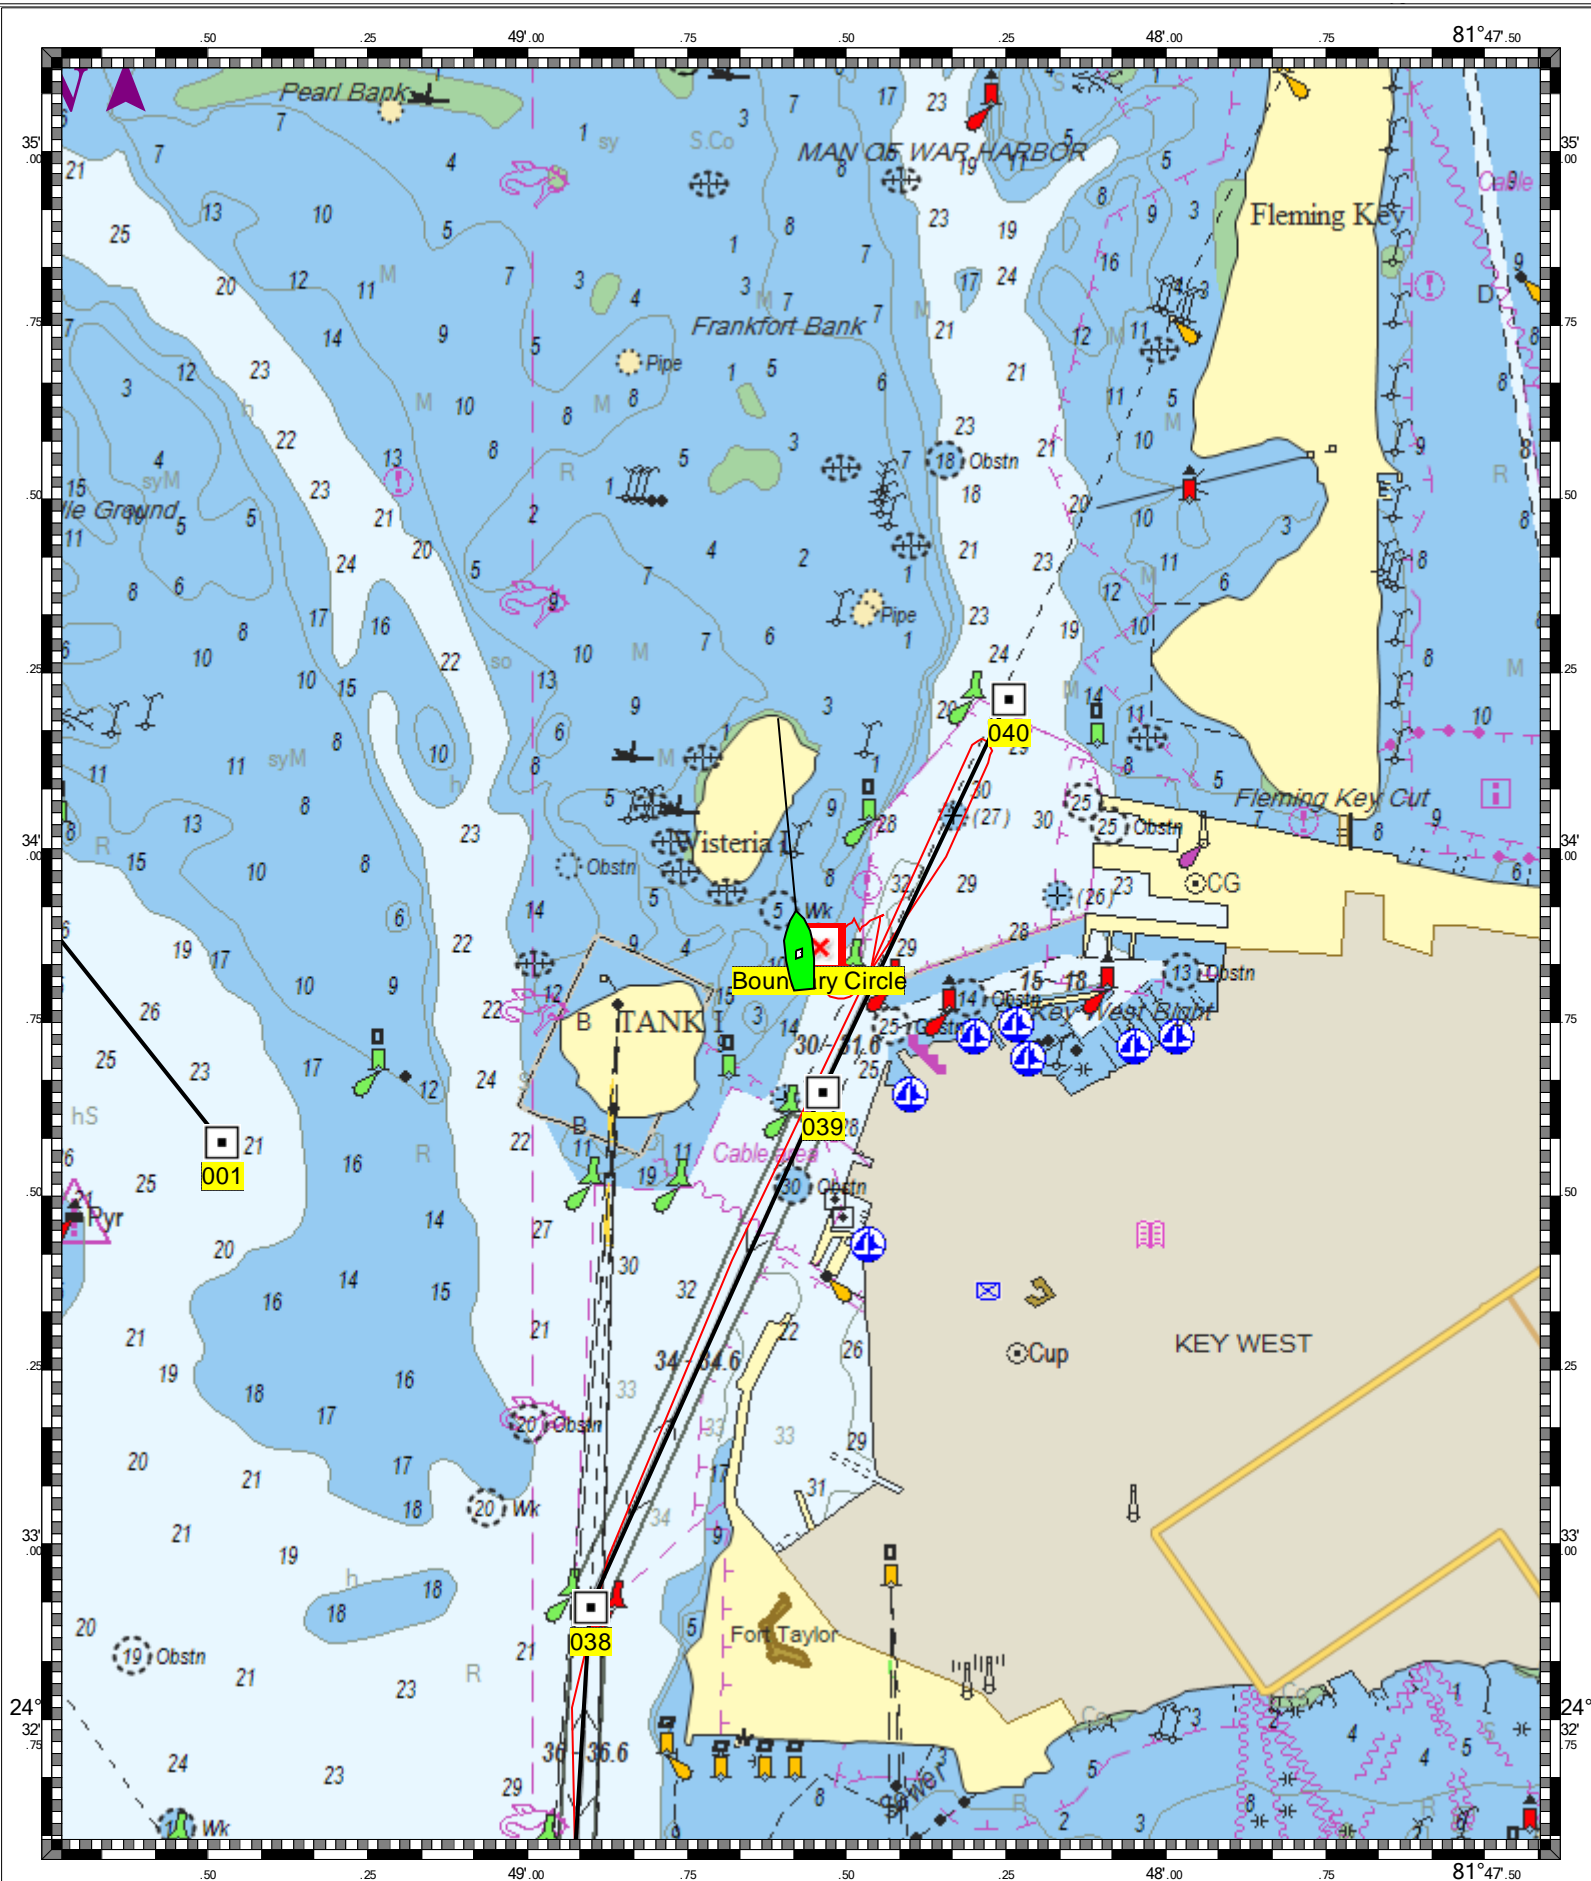

KEY WEST HARBOR AND APPROACHES - 1 : 20,000
(MAX Pro World Charts - vector format) Chart #11441 - Depth Units: Feet

DO NOT USE FOR NAVIGATION
SOME NAVIGATION AIDS MAY NOT BE SHOWN