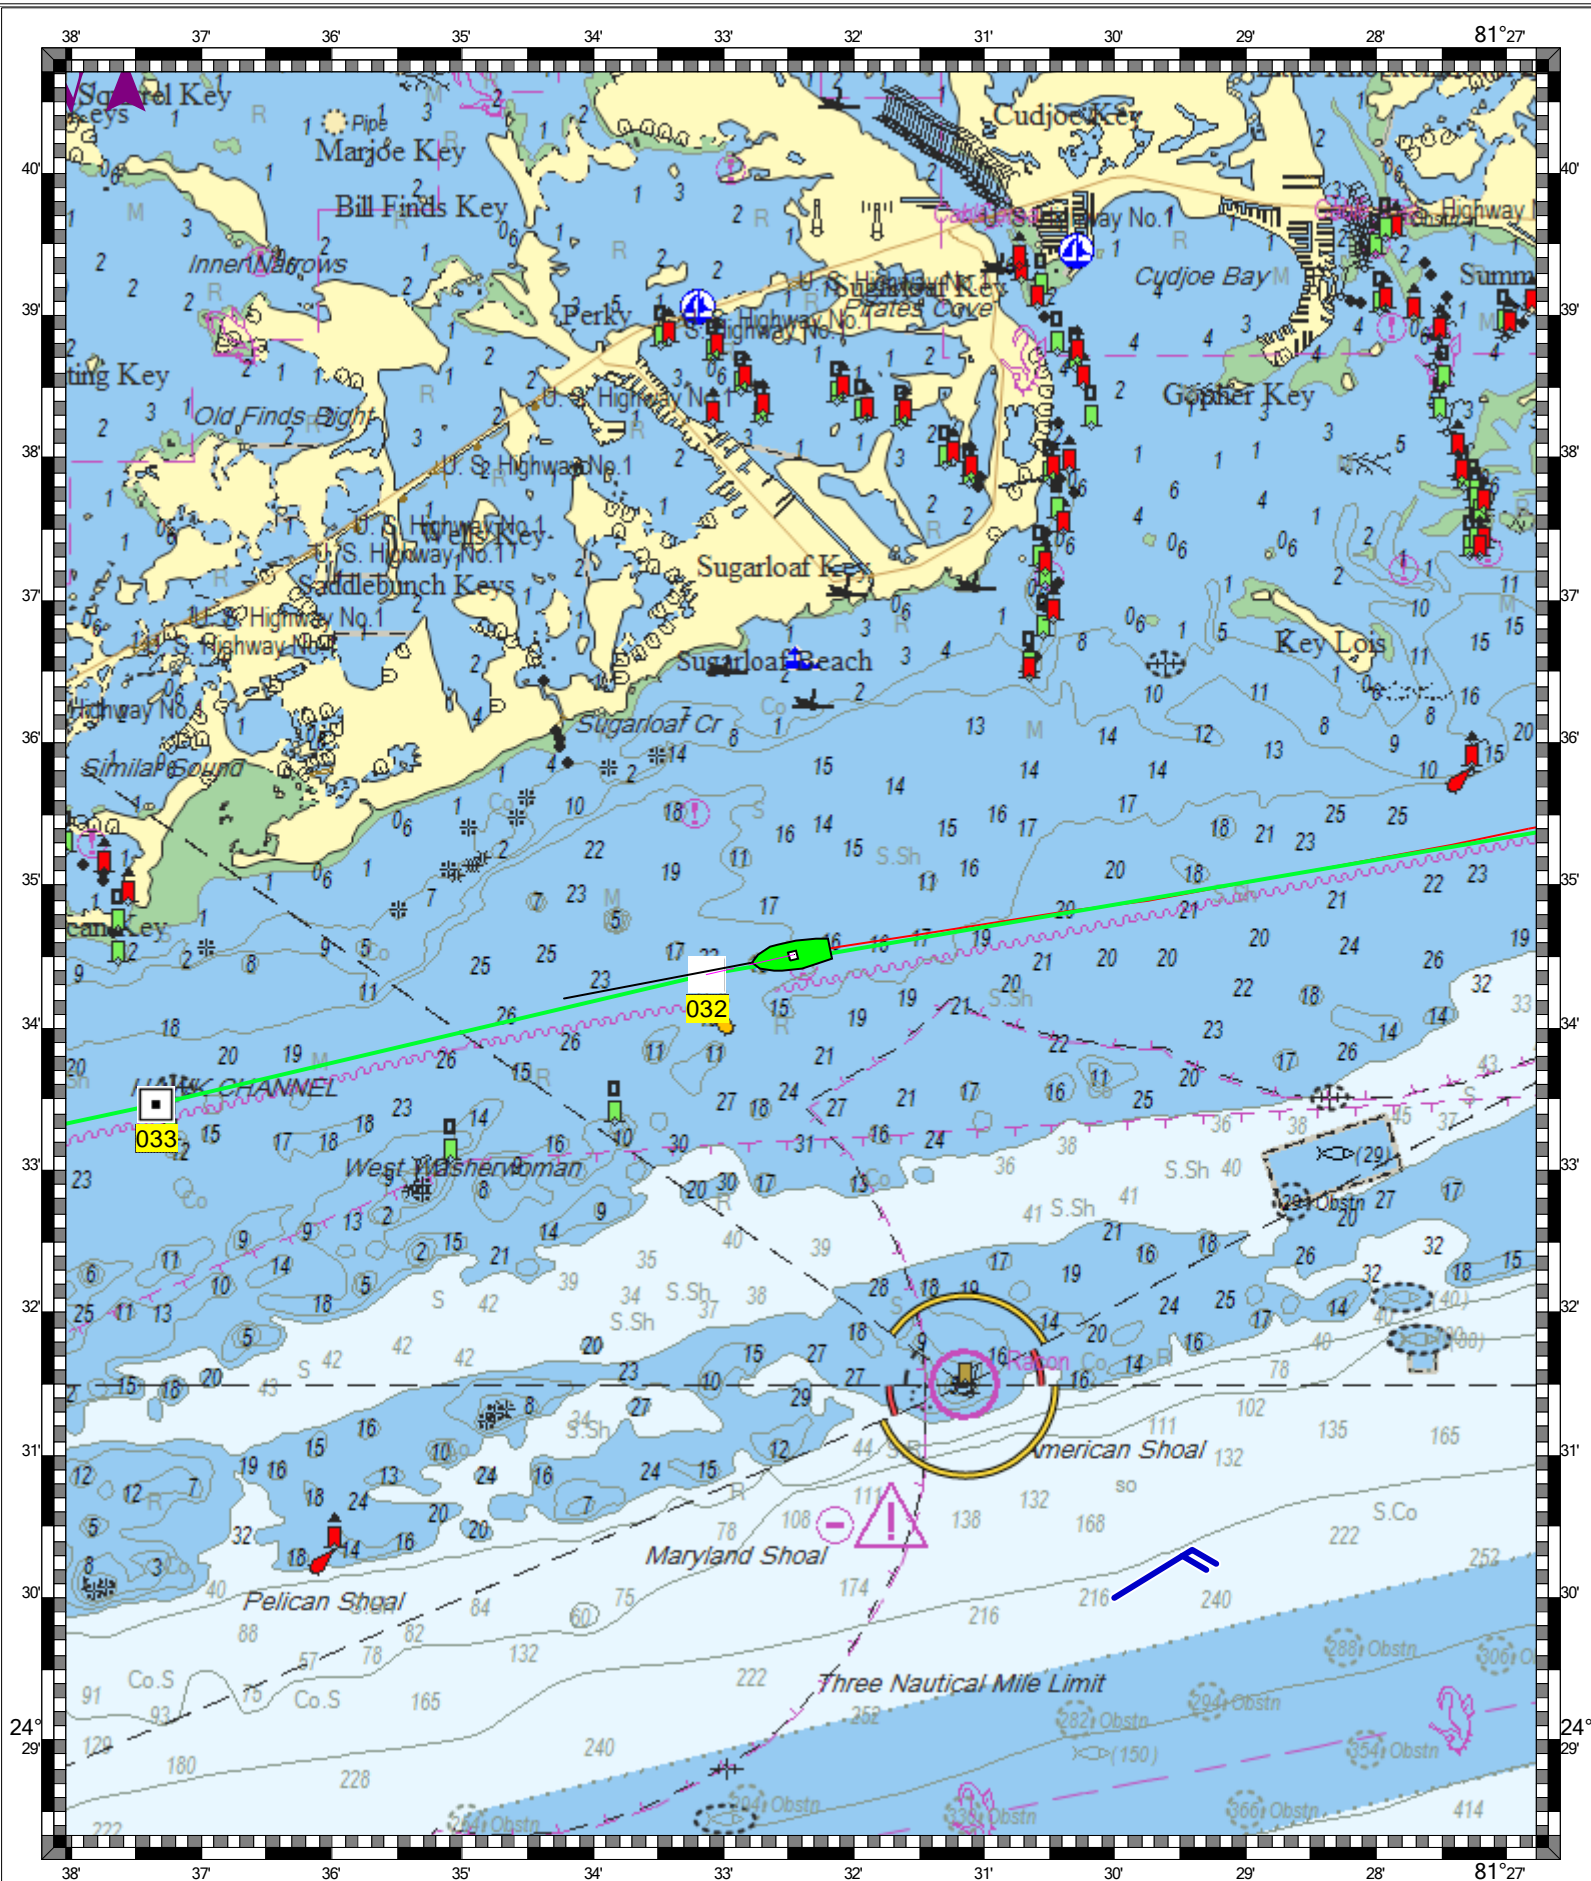

FLORIDA KEYS: SOMBRERO KEY TO SAND KEY - 1 : 97,800
(MAX Pro World Charts - vector format) Chart #11442 - Depth Units: Feet

DO NOT USE FOR NAVIGATION
SOME NAVIGATION AIDS MAY NOT BE SHOWN

HAVANA TO TAMPA BAY - 1 : 196,000
(MAX Pro World Charts - vector format) Chart #11420 - Depth Units: Feet

DO NOT USE FOR NAVIGATION
SOME NAVIGATION AIDS MAY NOT BE SHOWN