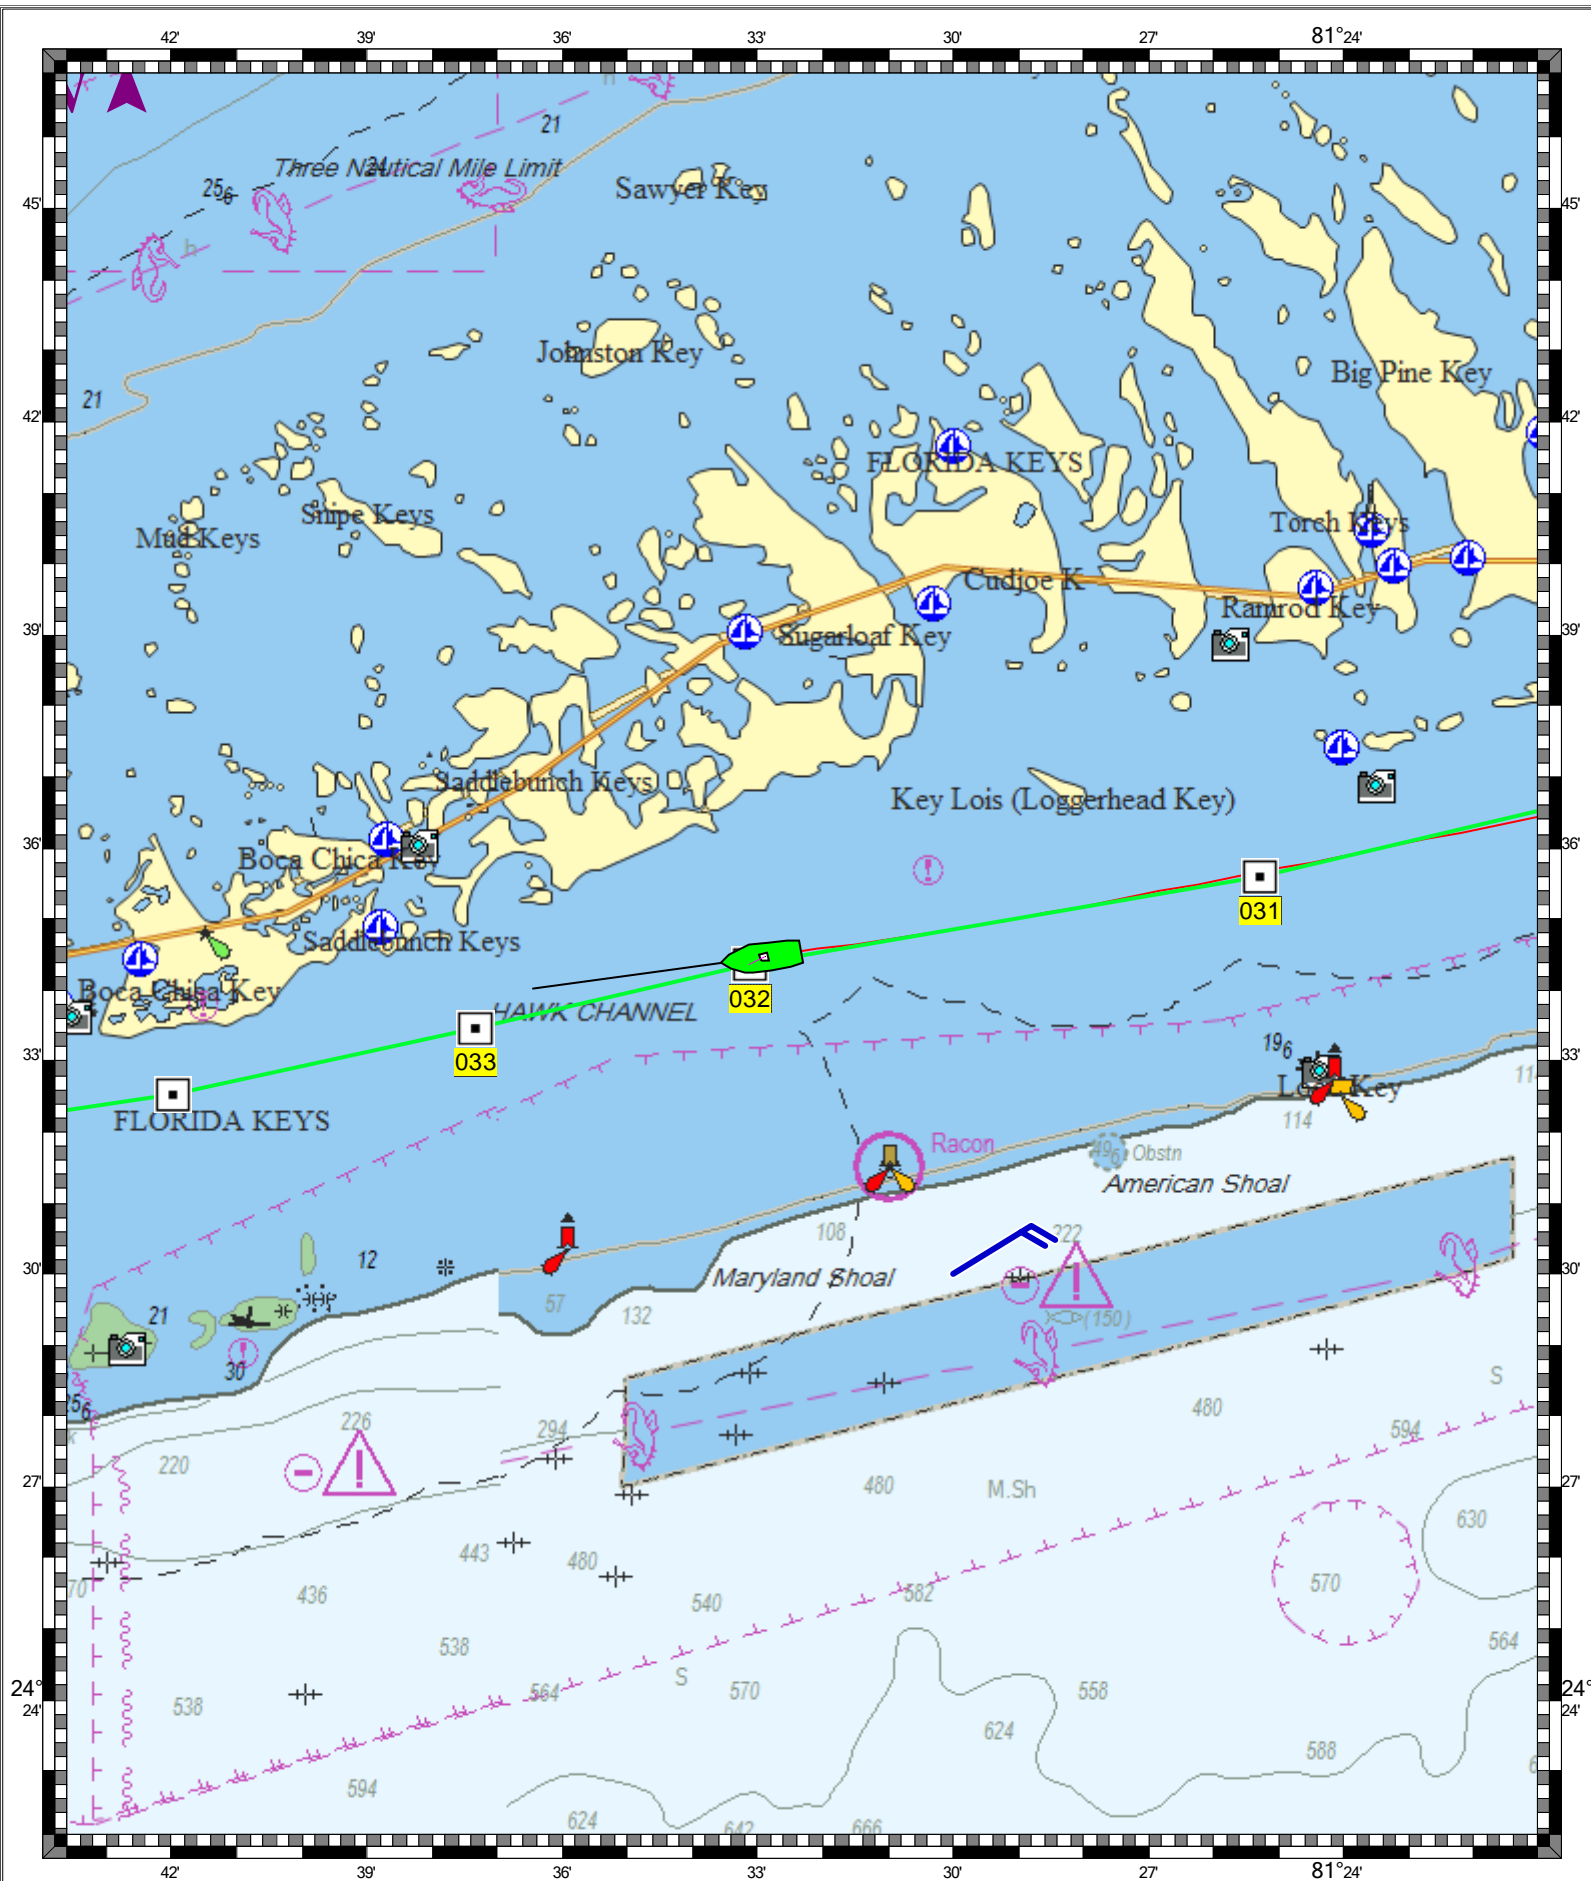

FLORIDA KEYS: SOMBRERO KEY TO SAND KEY - 1 : 97,800
(MAX Pro World Charts - vector format) Chart #11442 - Depth Units: Feet

DO NOT USE FOR NAVIGATION
SOME NAVIGATION AIDS MAY NOT BE SHOWN

HAVANA TO TAMPA BAY - 1 : 196,000
(MAX Pro World Charts - vector format) Chart #11420 - Depth Units: Feet

DO NOT USE FOR NAVIGATION
SOME NAVIGATION AIDS MAY NOT BE SHOWN