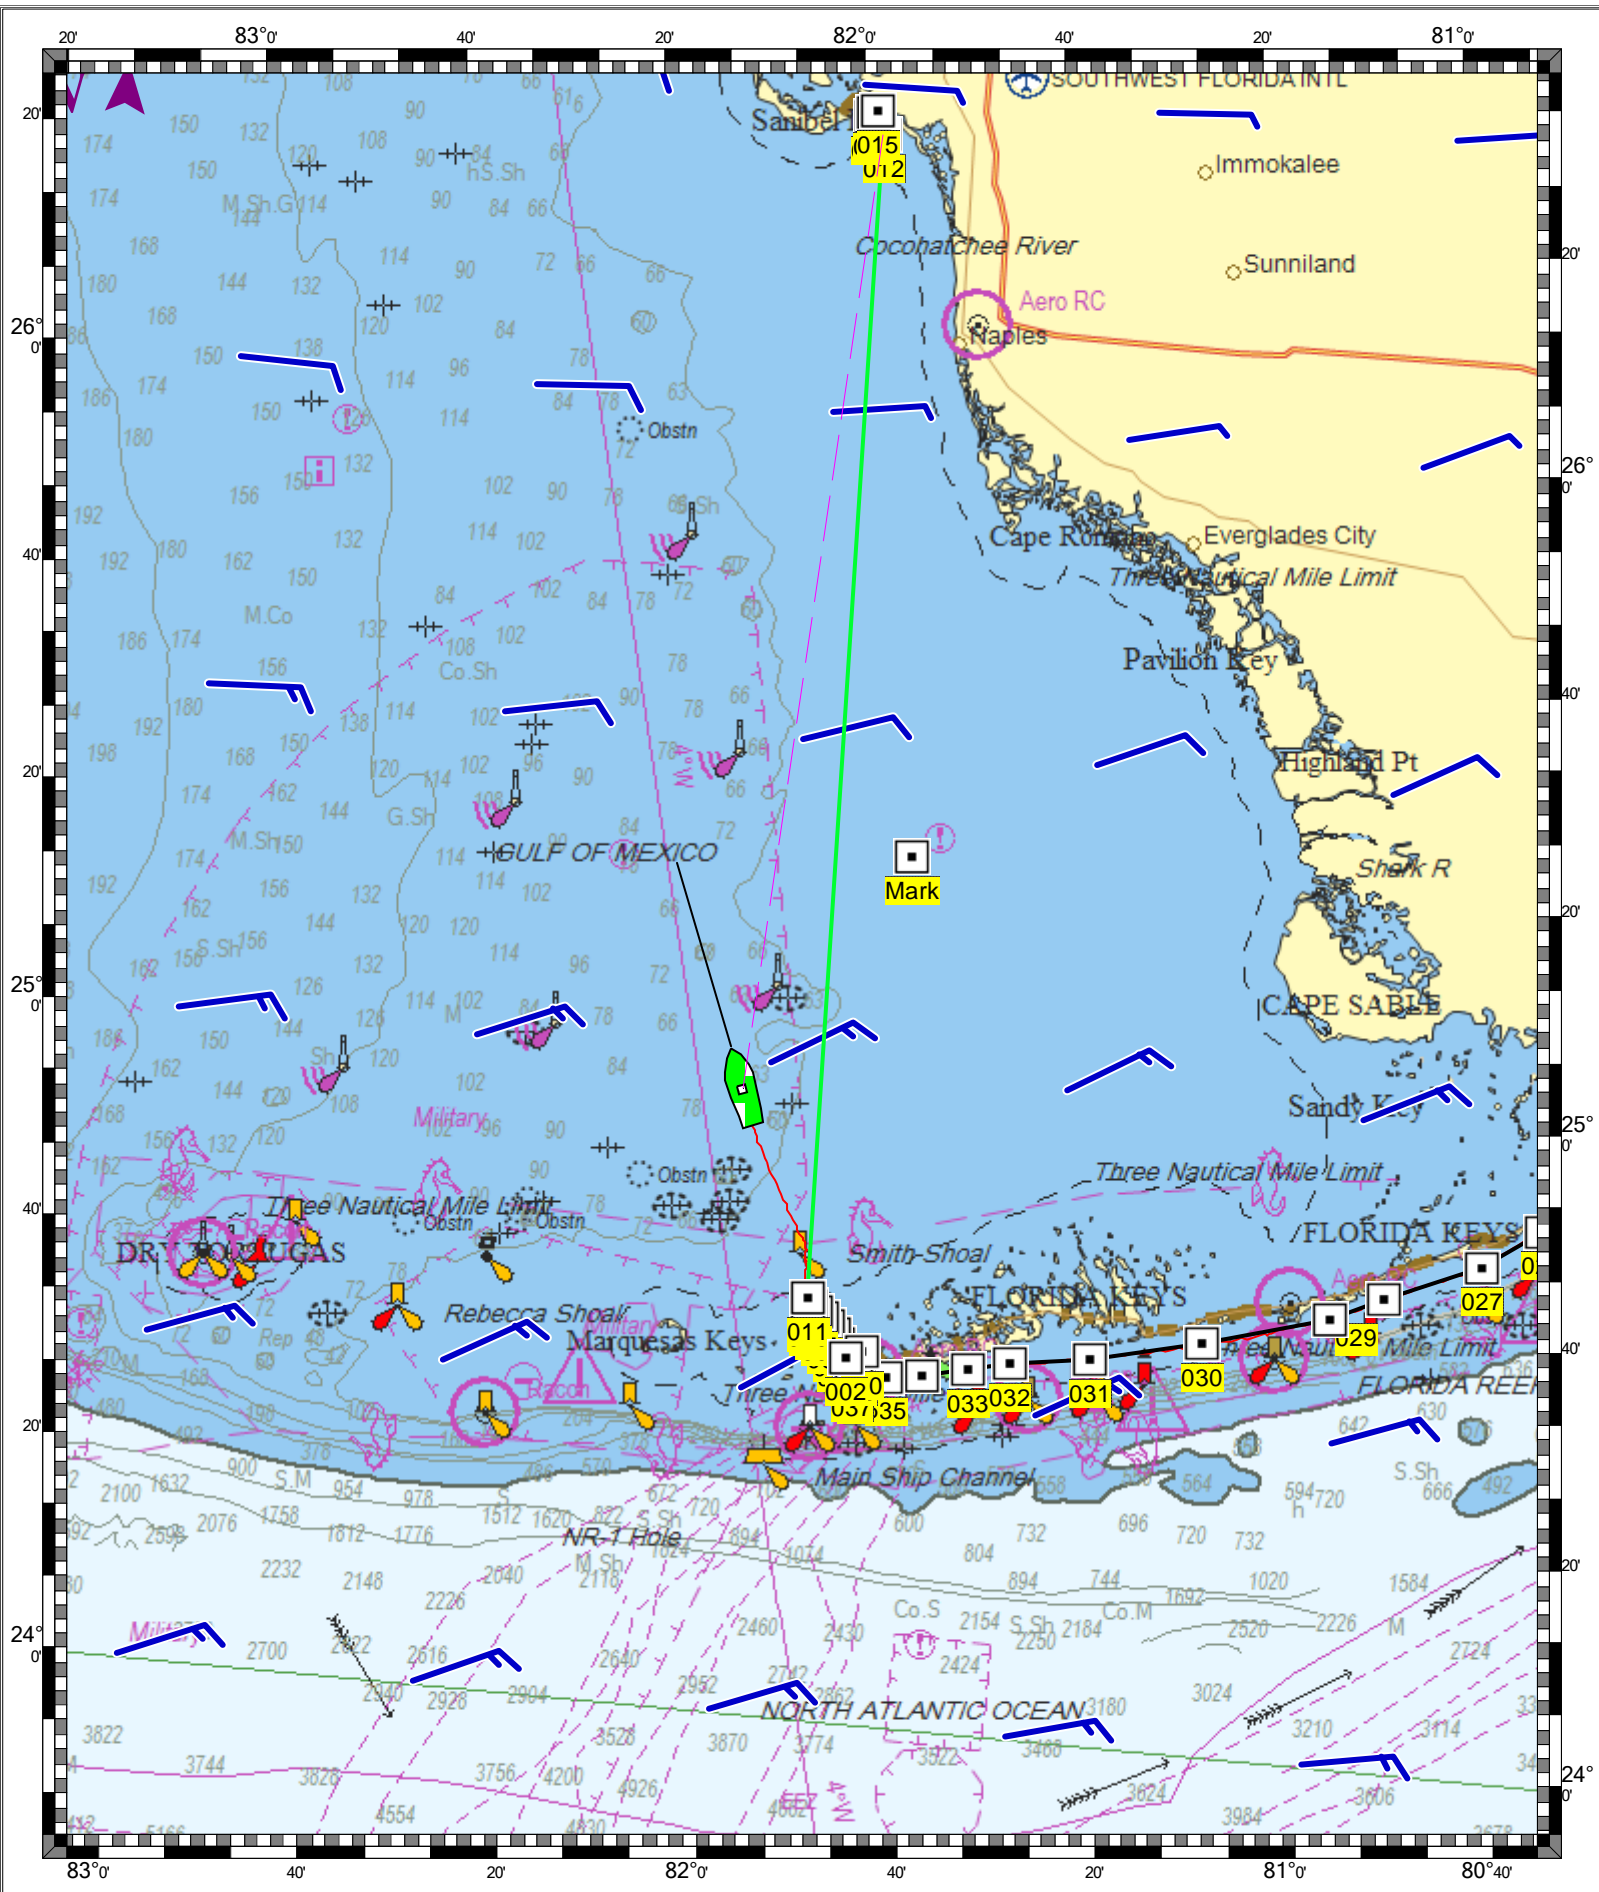

KEY WEST TO THE MISSISSIPPI RIVER - 1 : 1,280,000
(MAX Pro World Charts - vector format) Chart #11006 - Depth Units: Feet

DO NOT USE FOR NAVIGATION
SOME NAVIGATION AIDS MAY NOT BE SHOWN