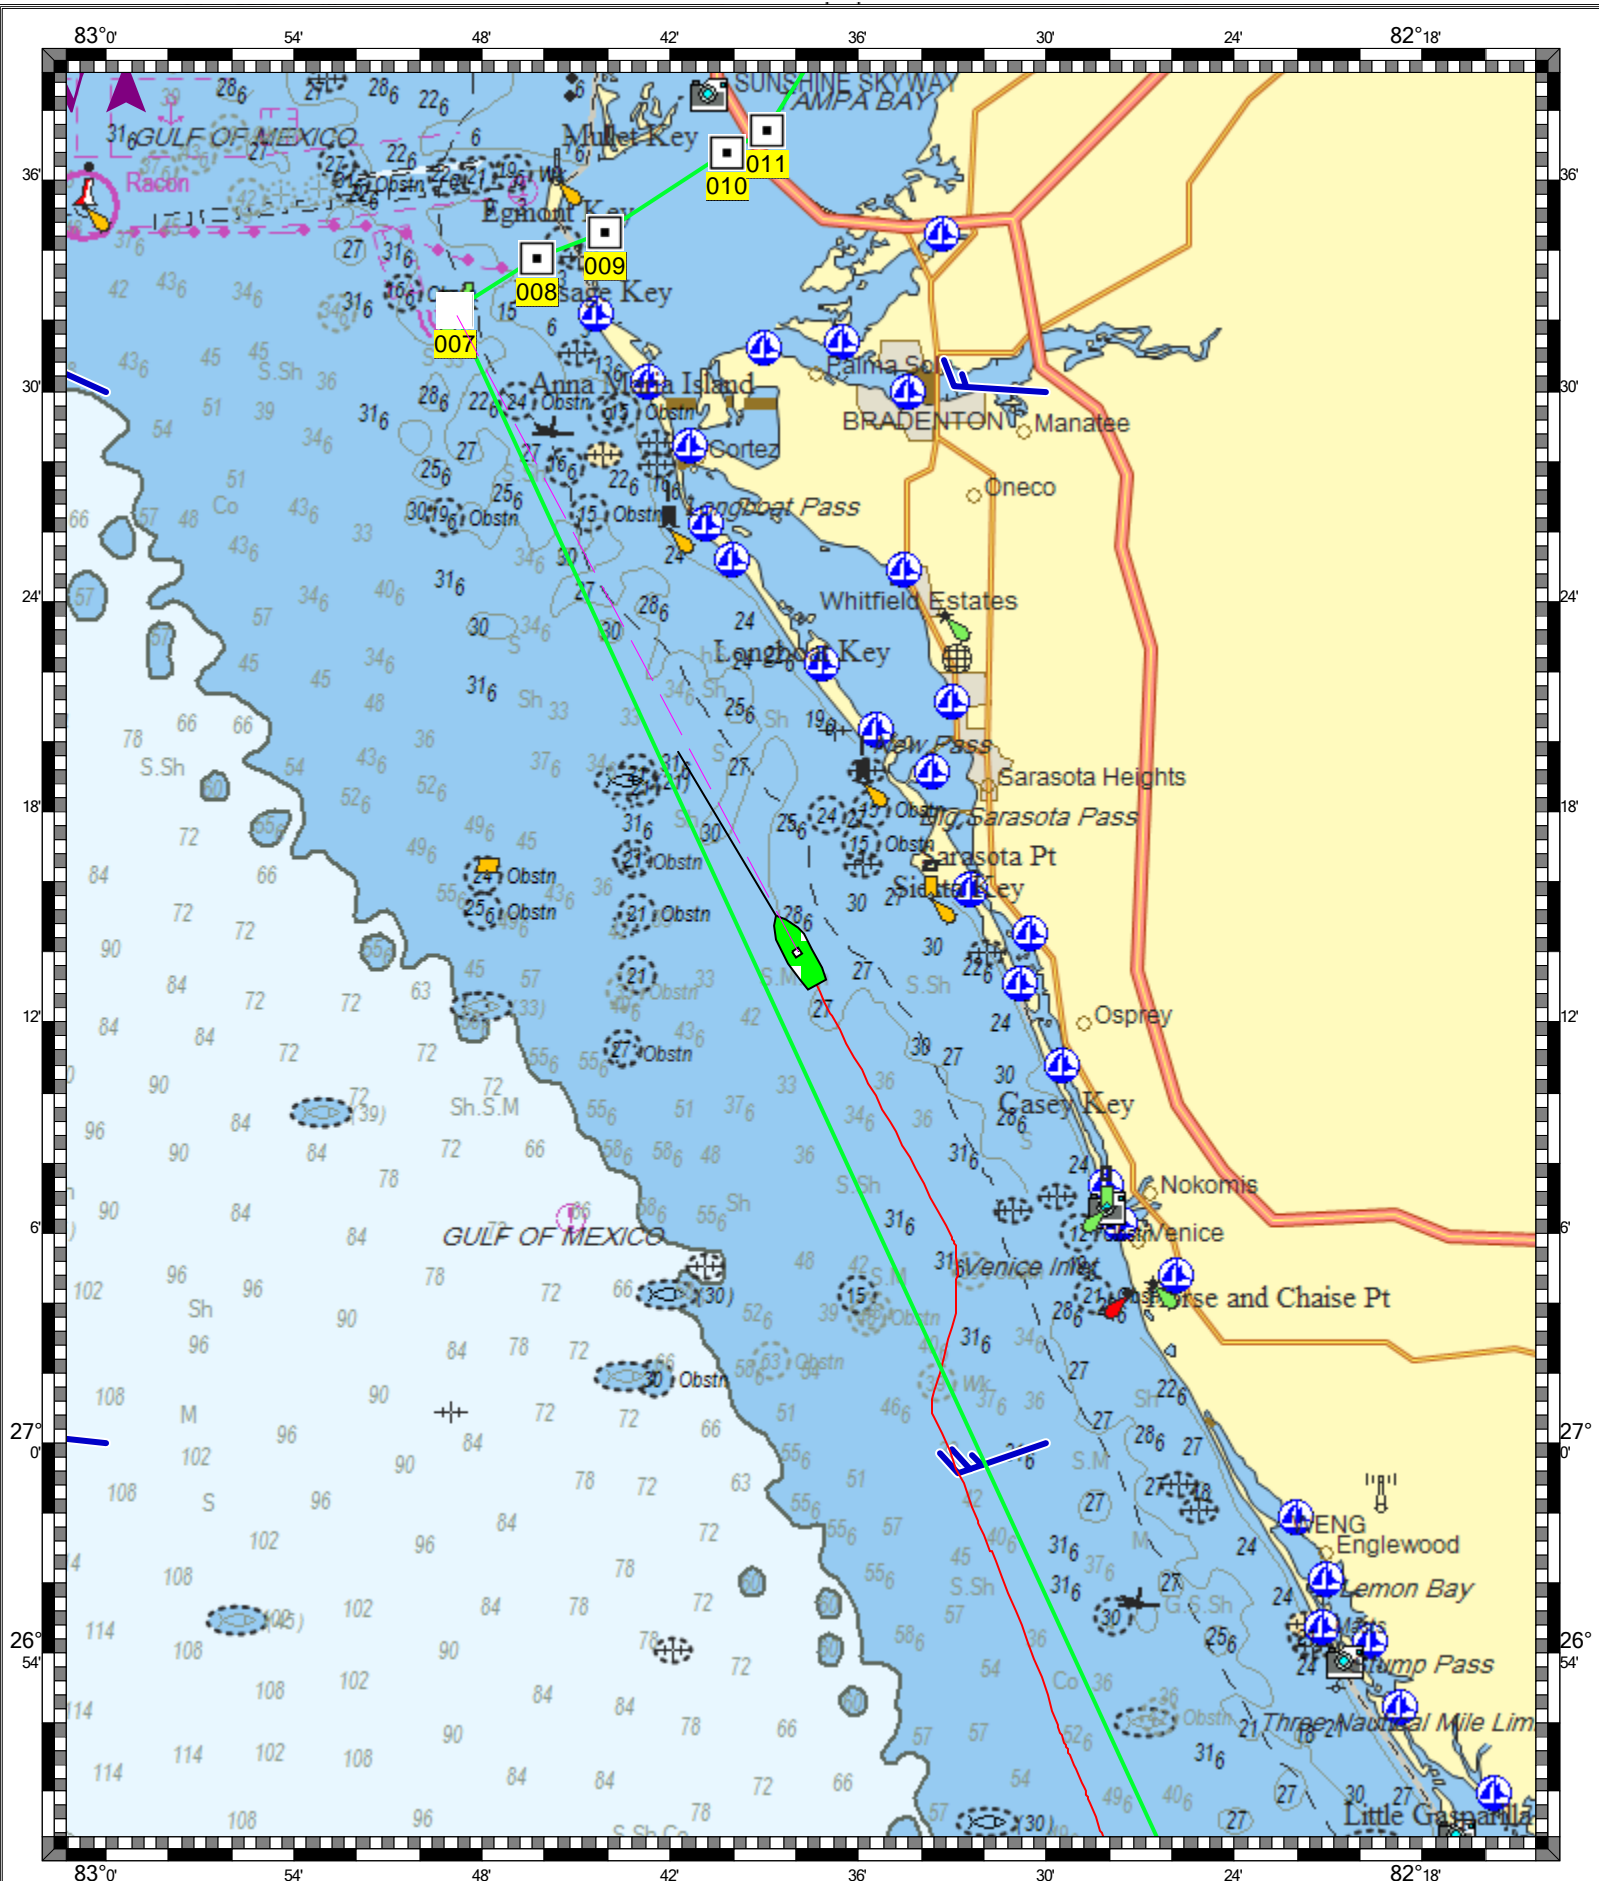

HAVANA TO TAMPA BAY - 1 : 398,000
(MAX Pro World Charts - vector format) Chart #11420 - Depth Units: Feet

DO NOT USE FOR NAVIGATION
SOME NAVIGATION AIDS MAY NOT BE SHOWN

MAX Pro World Chart - 1 : 3,190,000
(MAX Pro World Charts - vector format) Chart #MAX Pro - Depth Units: Feet

DO NOT USE FOR NAVIGATION
SOME NAVIGATION AIDS MAY NOT BE SHOWN