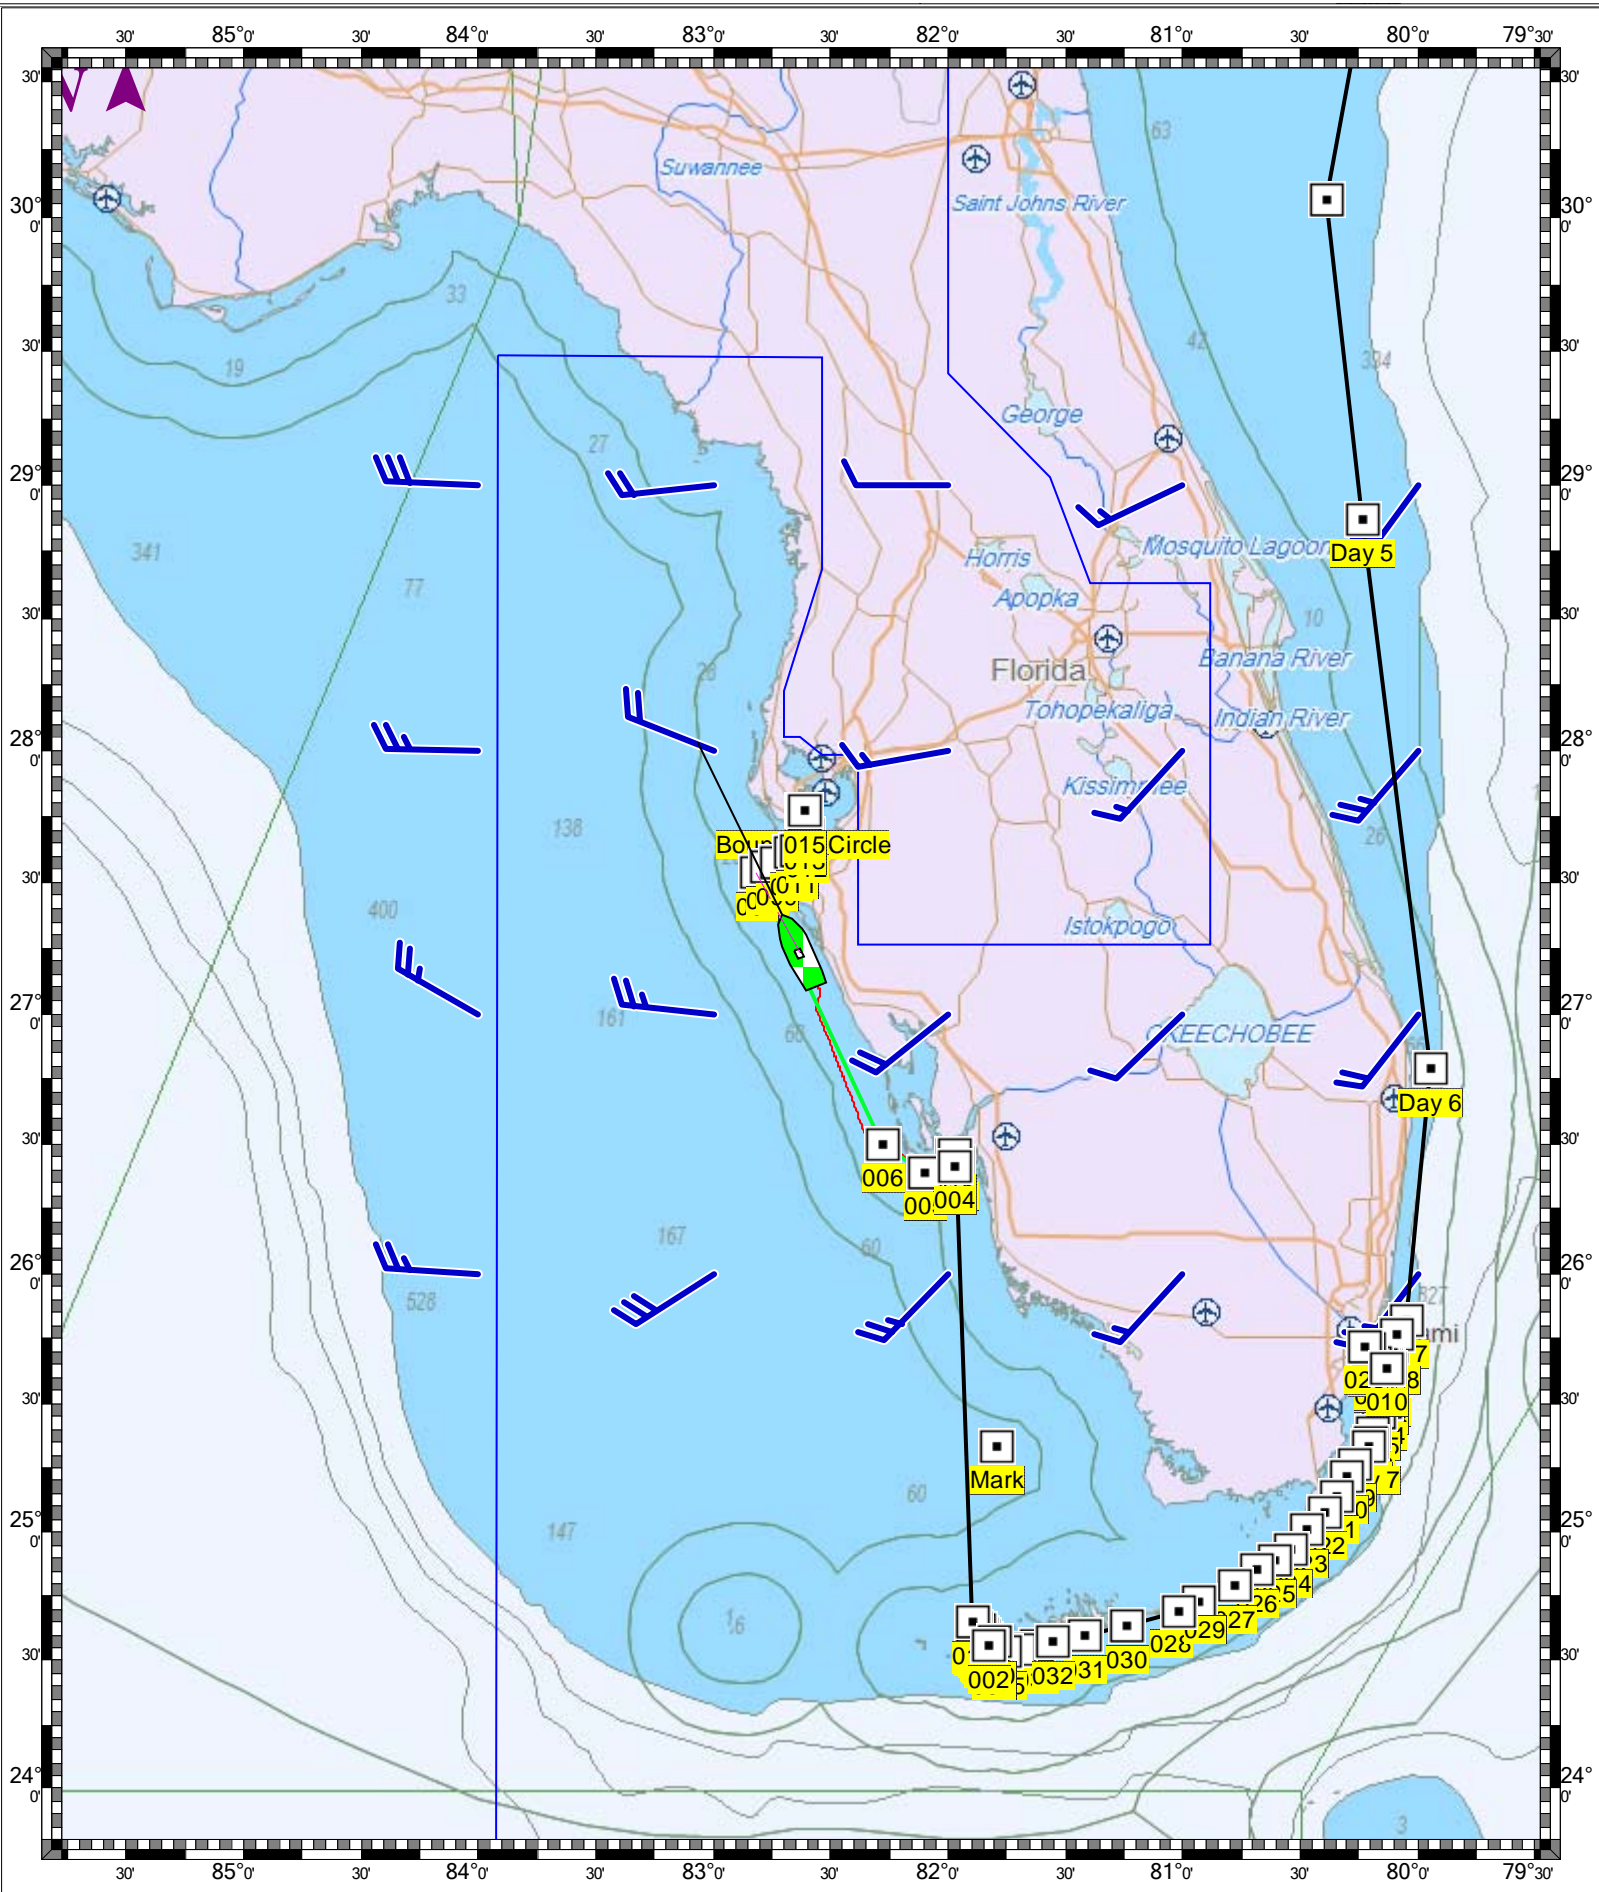

HAVANA TO TAMPA BAY - 1 : 398,000
(MAX Pro World Charts - vector format) Chart #11420 - Depth Units: Feet

DO NOT USE FOR NAVIGATION
SOME NAVIGATION AIDS MAY NOT BE SHOWN

MAX Pro World Chart - 1 : 3,190,000
(MAX Pro World Charts - vector format) Chart #MAX Pro - Depth Units: Feet

DO NOT USE FOR NAVIGATION
SOME NAVIGATION AIDS MAY NOT BE SHOWN